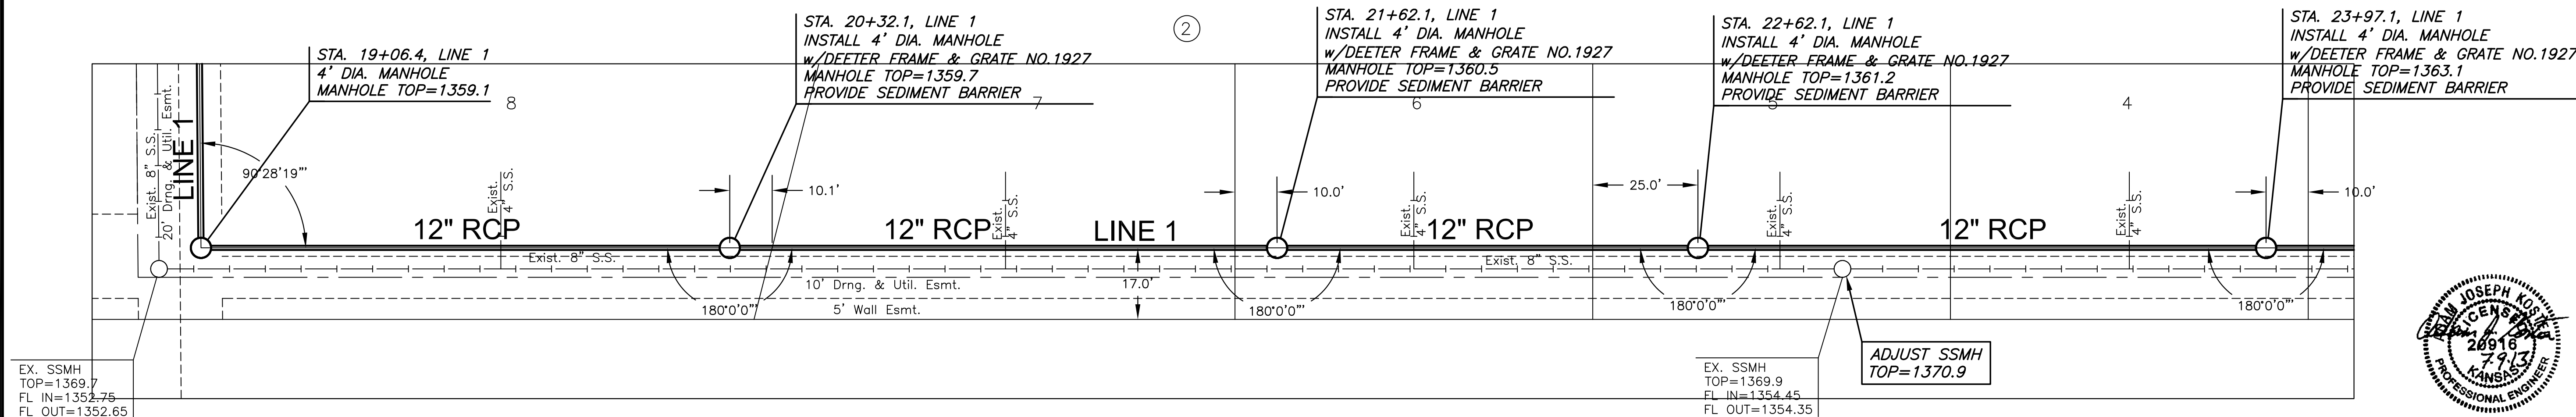

LINE 1		
PROJECT NO.	468-84835	
DATE	JULY 2013	
SCALE	AS SHOWN	
DESIGNED	DRAWN	CHECKED
AJK	KKL	GJA
#	###/###	
NO.	REVISION	DATE
SHEET NO.		
6 OF 17		

PLOTTED: Tuesday, July 16, 2013 @ 11:23AM
J:\CIVIL\05291\DWG\CIVIL\3D15-CIVIL\CAD\SWPHASE 5\05291_L03.DWG