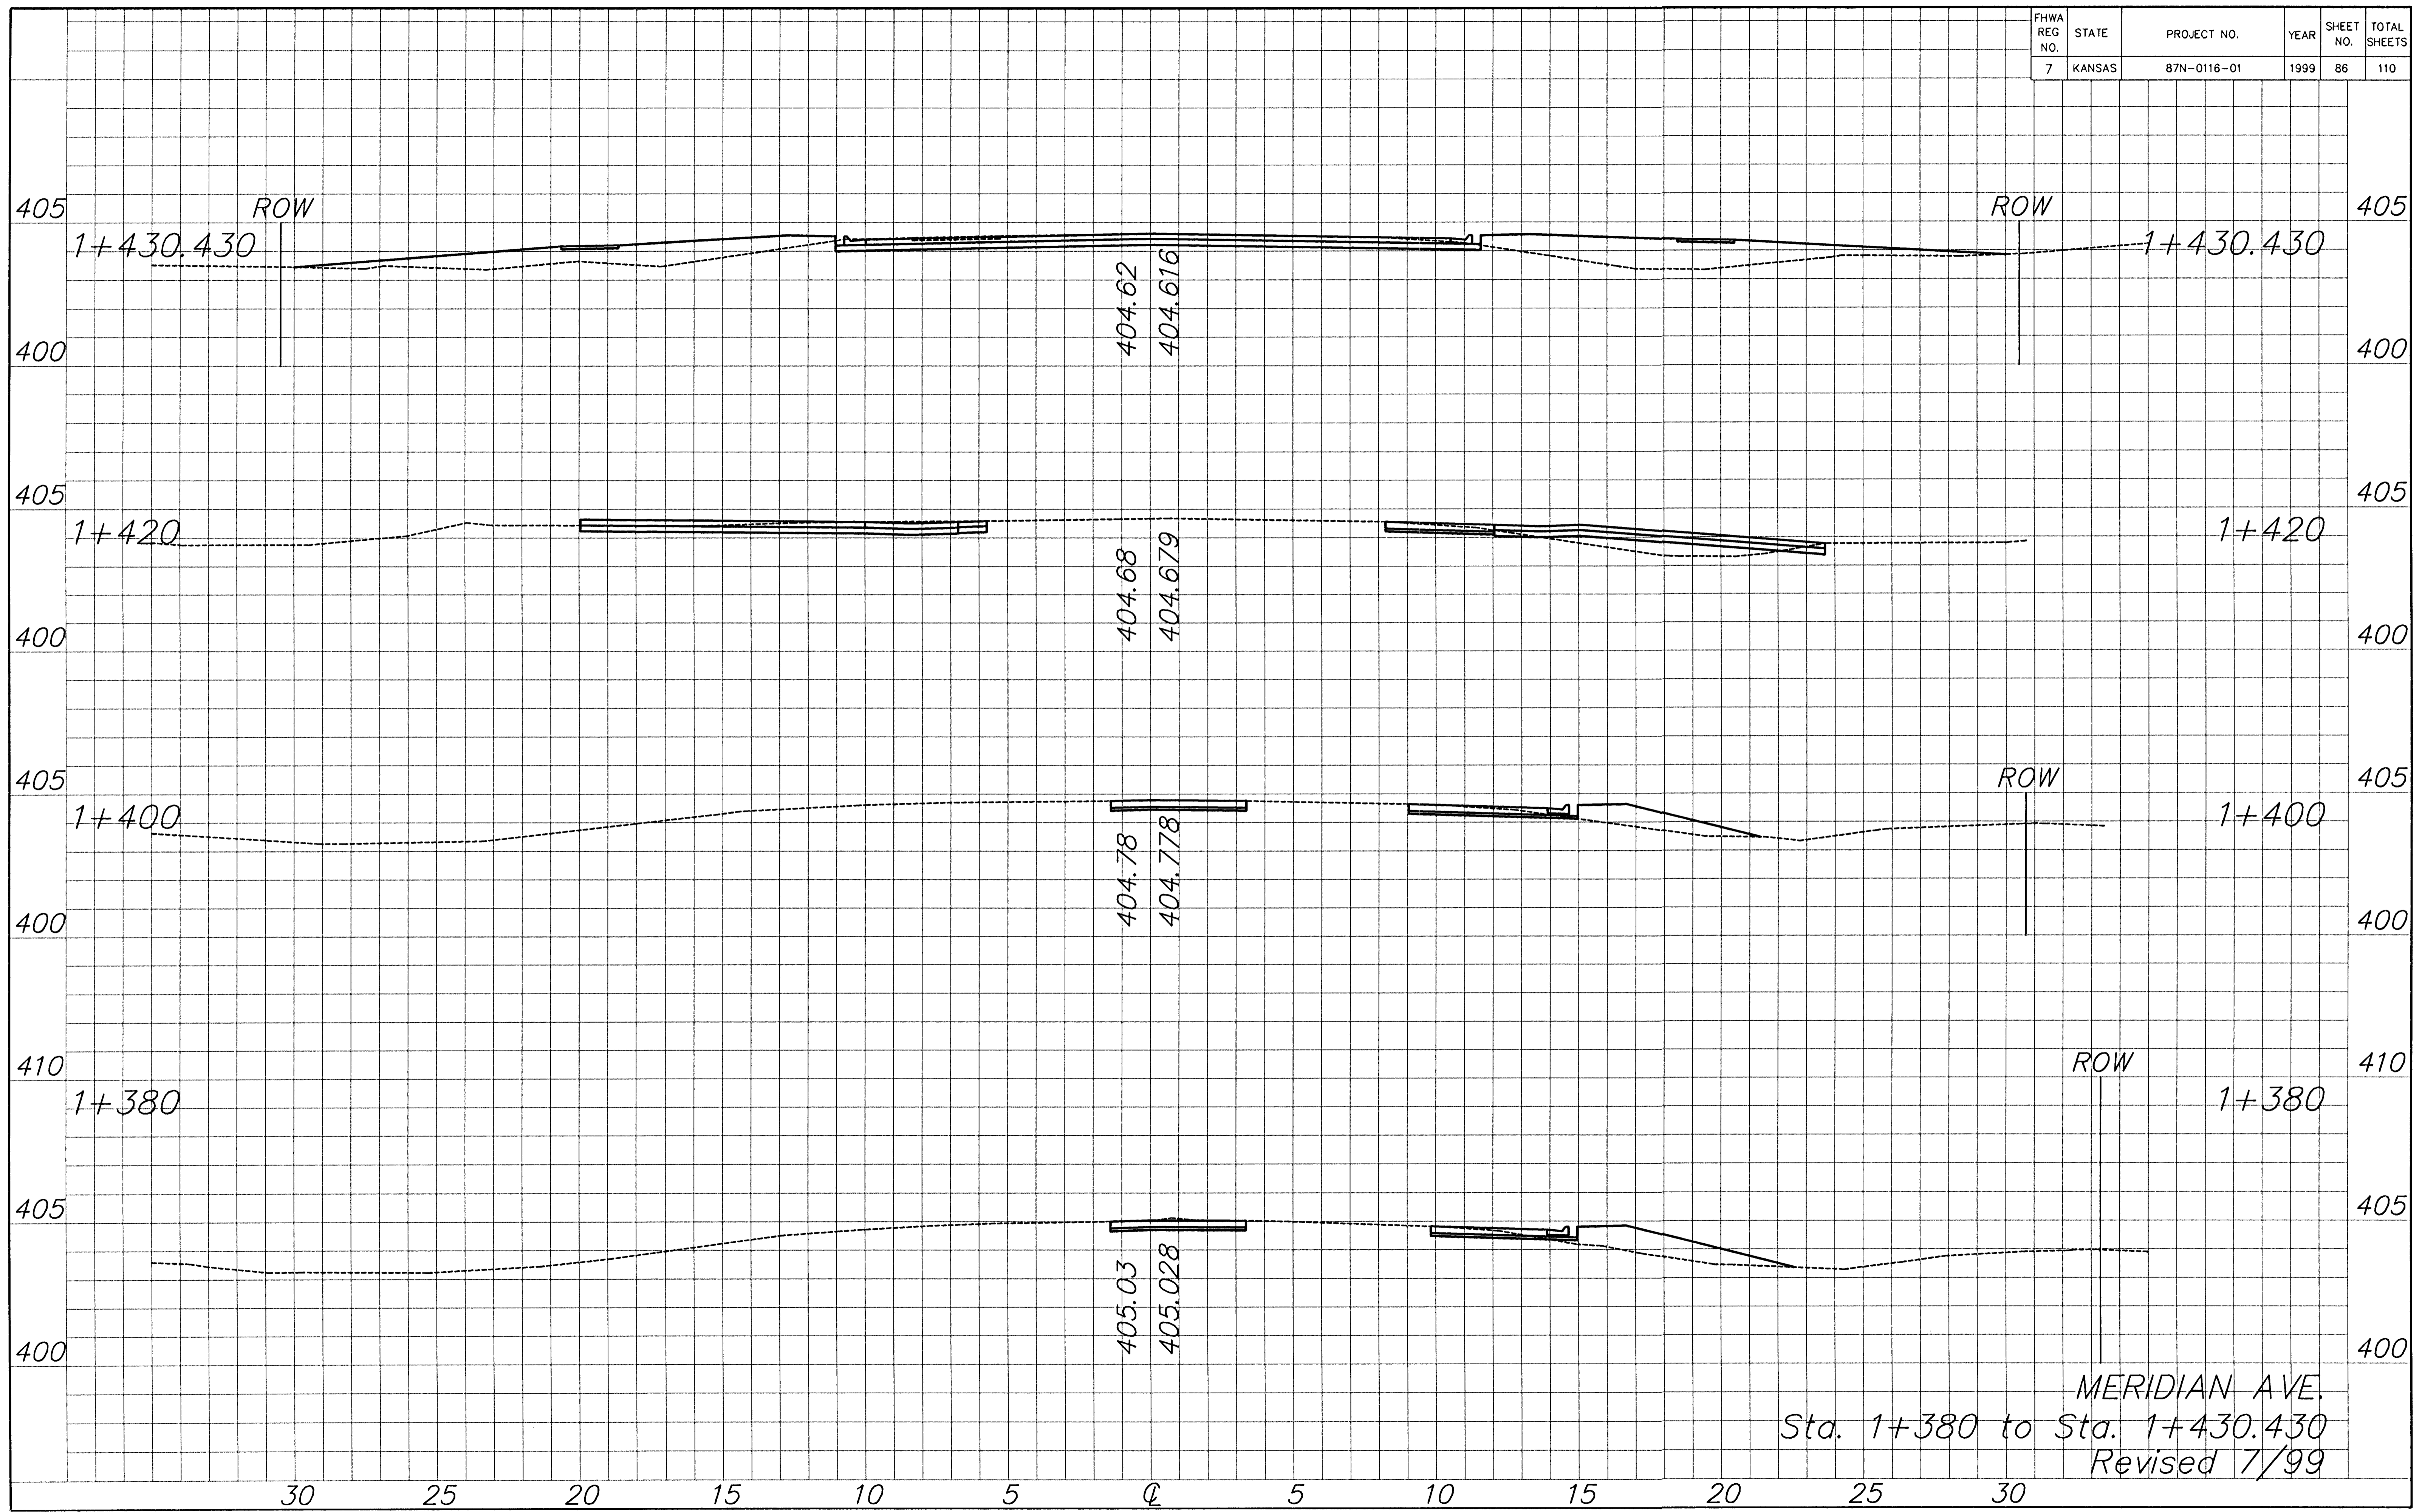

DATE	
BY	
REFERENCES NOTED	
REFERENCES CHECKED	

K:\CIVIL\9704\REVISION\SECTION\FINAL\AS\TRAF202.DWG F1: Aug 06 13:46:55 1999