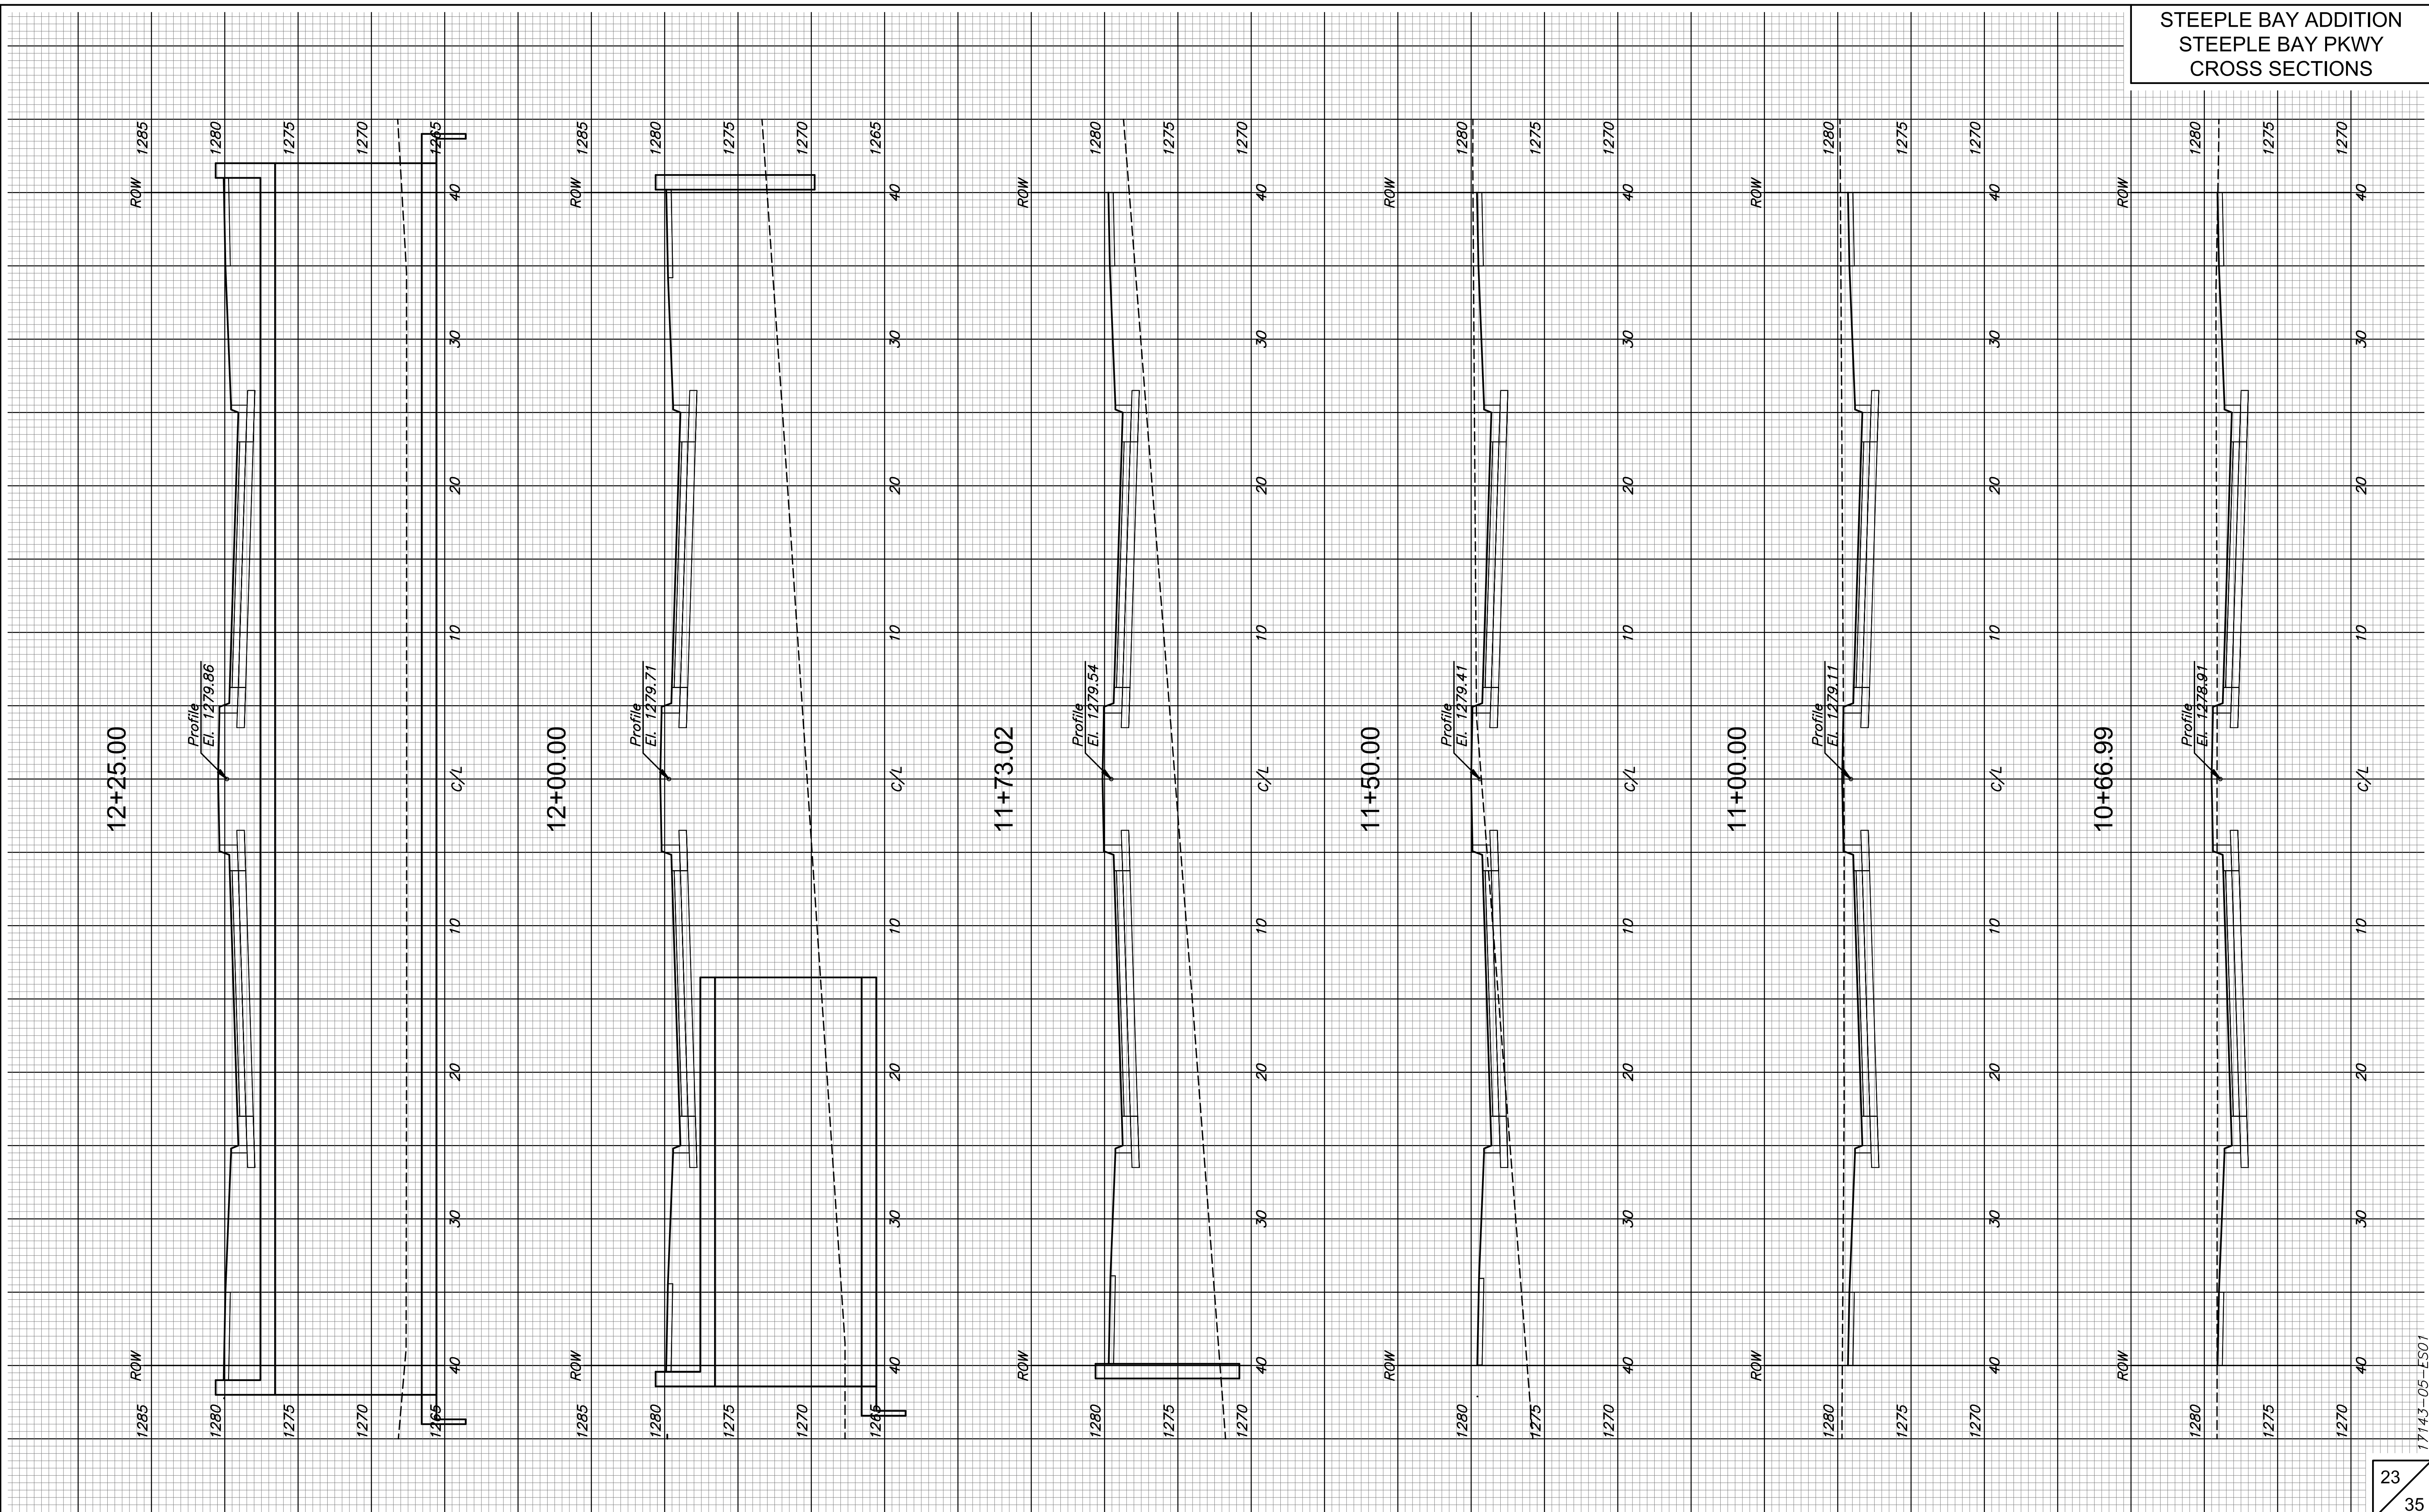

STEEPLE BAY ADDITION  
STEEPLE BAY PKWY  
CROSS SECTIONS

17143-05-ES01