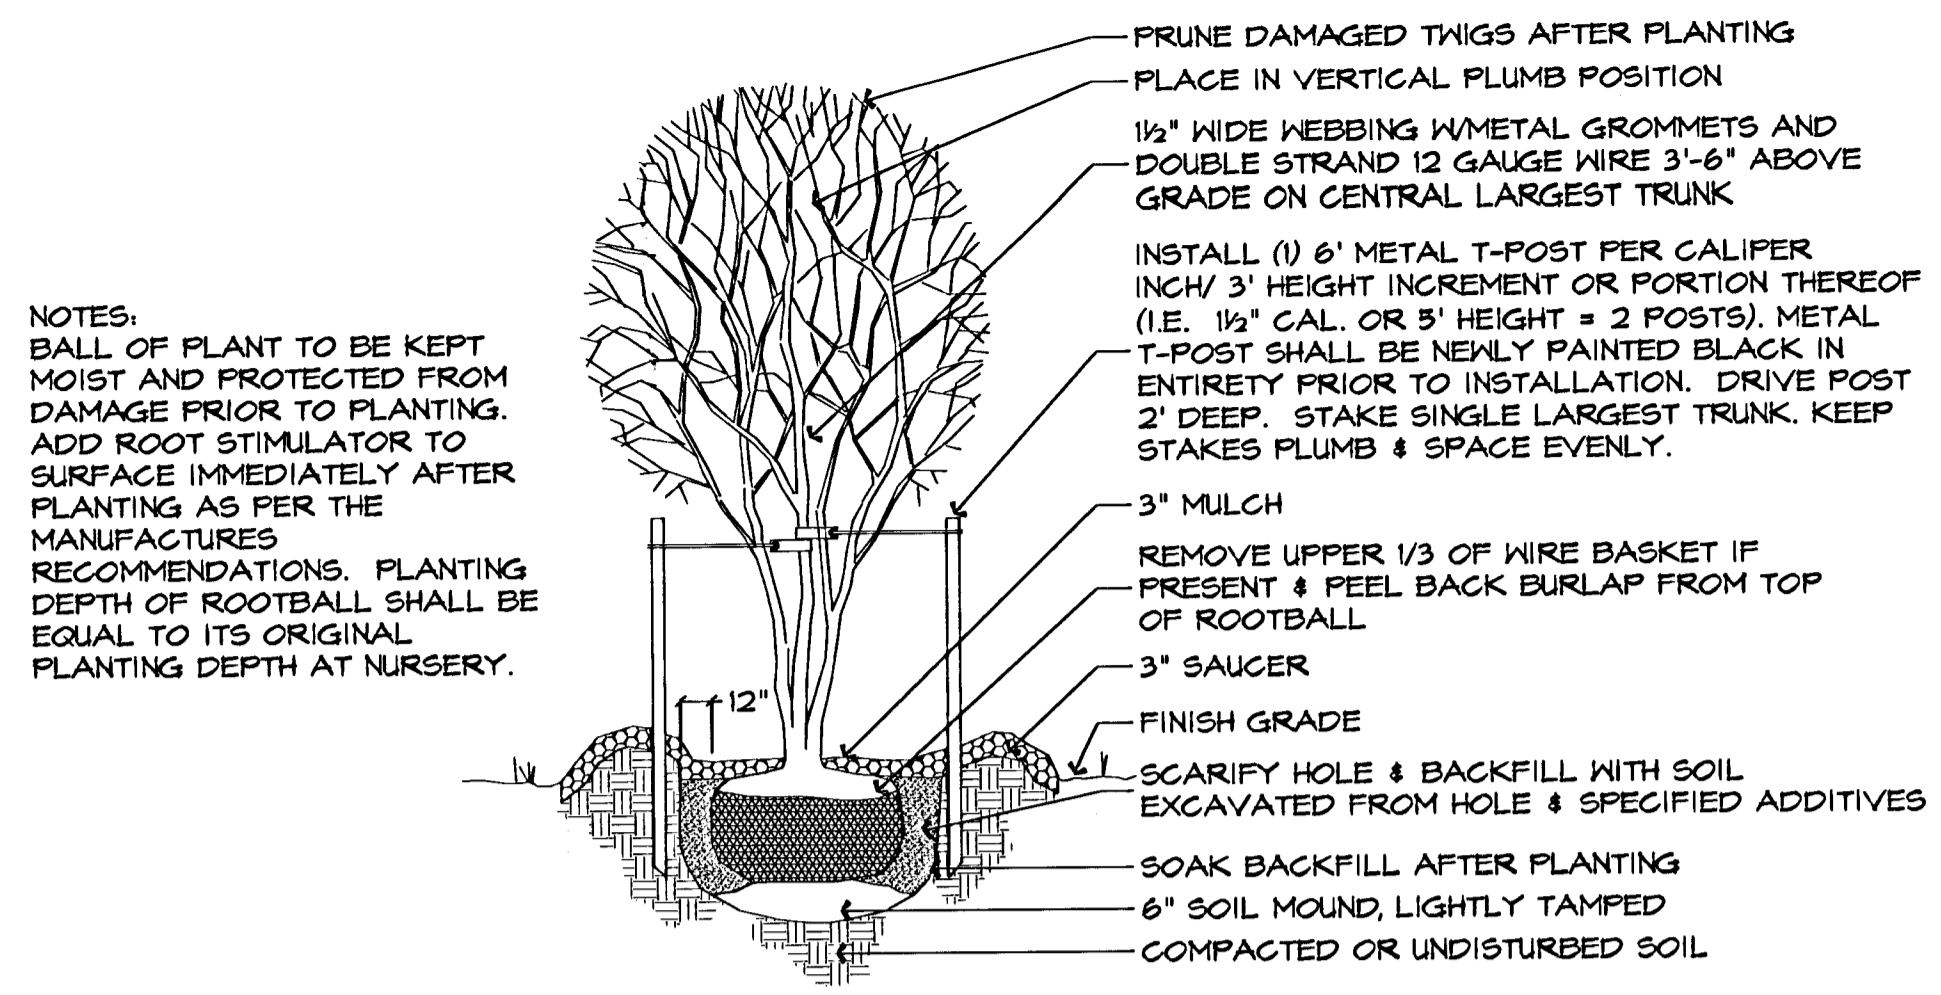

DATE	OCTOBER 22, 2003
REVISED	11.11.03
	11.20.03

DESIGN BY	MKEC
DRAWN BY	KLK/DBG
CHECKED BY	JAG/RJD

H:\CIVIL\0201-A.DWG LANDSCAPE\BOULEVARD_0201-4LPS.DWG

NOTES:
BALL OF PLANT TO BE KEPT MOIST AND PROTECTED FROM DAMAGE PRIOR TO PLANTING. ADD ROOT STIMULATOR TO SURFACE IMMEDIATELY AFTER PLANTING AS PER THE MANUFACTURER'S RECOMMENDATIONS. PLANTING DEPTH OF ROOTBALL SHALL BE EQUAL TO ITS ORIGINAL PLANTING DEPTH AT NURSERY. DO NOT OVERTIGHTEN GUYS.

EVERGREEN TREE PLANTING DETAIL
NOT TO SCALE

NOTES:
BALL OF PLANT TO BE KEPT MOIST AND PROTECTED FROM DAMAGE PRIOR TO PLANTING. ADD ROOT STIMULATOR TO SURFACE IMMEDIATELY AFTER PLANTING AS PER THE MANUFACTURER'S RECOMMENDATIONS. PLANTING DEPTH OF ROOTBALL SHALL BE EQUAL TO ITS ORIGINAL PLANTING DEPTH AT NURSERY. DO NOT OVERTIGHTEN GUYS.

DECIDUOUS TREE PLANTING DETAIL
NOT TO SCALE

NOTES:
BALL OF PLANT TO BE KEPT MOIST AND PROTECTED FROM DAMAGE PRIOR TO PLANTING. ADD ROOT STIMULATOR TO SURFACE IMMEDIATELY AFTER PLANTING AS PER THE MANUFACTURER'S RECOMMENDATIONS. PLANTING DEPTH OF ROOTBALL SHALL BE EQUAL TO ITS ORIGINAL PLANTING DEPTH AT NURSERY.

MULTI-TRUNK TREE PLANTING DETAIL
NOT TO SCALE

SOD DETAIL
NOT TO SCALE

NOTES:
BALL OF PLANT TO BE KEPT MOIST AND PROTECTED FROM DAMAGE PRIOR TO PLANTING. ADD ROOT STIMULATOR TO SURFACE IMMEDIATELY AFTER PLANTING AS PER THE MANUFACTURER'S RECOMMENDATIONS. PLANTING DEPTH OF ROOTBALL SHALL BE EQUAL TO ITS ORIGINAL PLANTING DEPTH AT NURSERY. DO NOT OVERTIGHTEN GUYS.