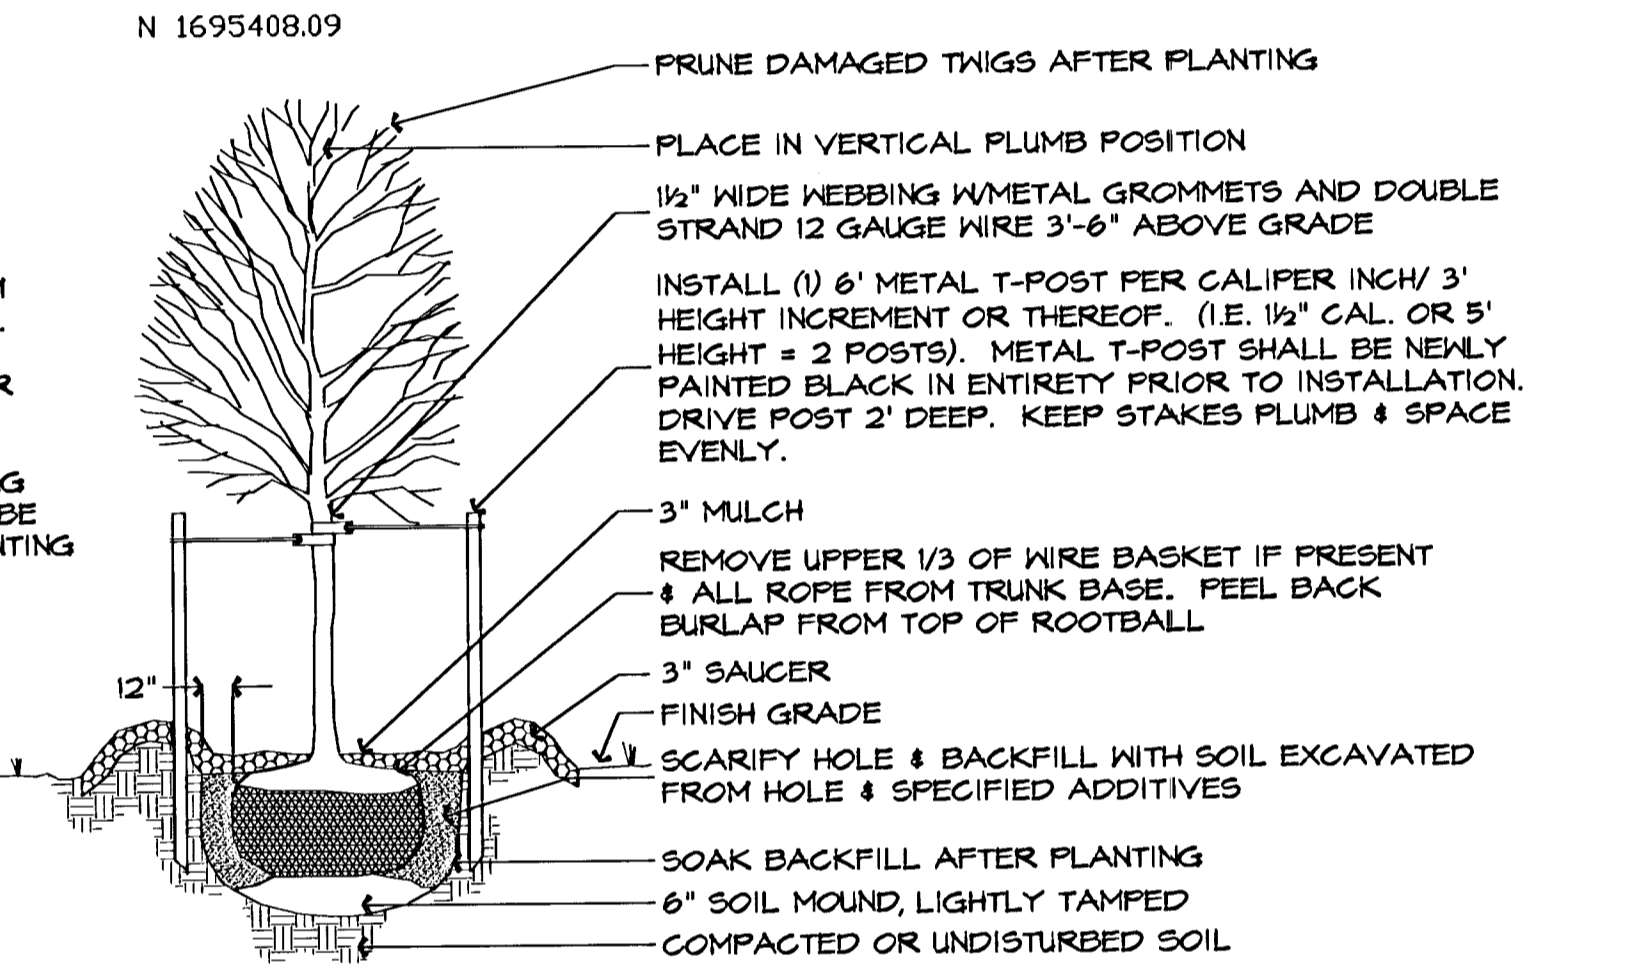

DATE	OCTOBER 22, 2003
REVISED	11.11.03
	11.20.03

DESIGN BY	MKEC
DRAWN BY	KLK/DBG
CHECKED BY	JAG/RJD

H:\CIVIL\0201-A.DWG LANDSCAPE\BOULEVARD_0201-4LPS.DWG

NOTES:
BALL OF PLANT TO BE KEPT MOIST AND PROTECTED FROM DAMAGE PRIOR TO PLANTING. ADD ROOT STIMULATOR TO SURFACE IMMEDIATELY AFTER PLANTING AS PER THE MANUFACTURER'S RECOMMENDATIONS. PLANTING DEPTH OF ROOTBALL SHALL BE EQUAL TO ITS ORIGINAL PLANTING DEPTH AT NURSERY. DO NOT OVERTIGHTEN GUYS.

EVERGREEN TREE PLANTING DETAIL
NOT TO SCALE

NOTES:
BALL OF PLANT TO BE KEPT MOIST AND PROTECTED FROM DAMAGE PRIOR TO PLANTING. ADD ROOT STIMULATOR TO SURFACE IMMEDIATELY AFTER PLANTING AS PER THE MANUFACTURER'S RECOMMENDATIONS. PLANTING DEPTH OF ROOTBALL SHALL BE EQUAL TO ITS ORIGINAL PLANTING DEPTH AT NURSERY. DO NOT OVERTIGHTEN GUYS.

DECIDUOUS TREE PLANTING DETAIL
NOT TO SCALE

NOTES:
BALL OF PLANT TO BE KEPT MOIST AND PROTECTED FROM DAMAGE PRIOR TO PLANTING. ADD ROOT STIMULATOR TO SURFACE IMMEDIATELY AFTER PLANTING AS PER THE MANUFACTURER'S RECOMMENDATIONS. PLANTING DEPTH OF ROOTBALL SHALL BE EQUAL TO ITS ORIGINAL PLANTING DEPTH AT NURSERY.