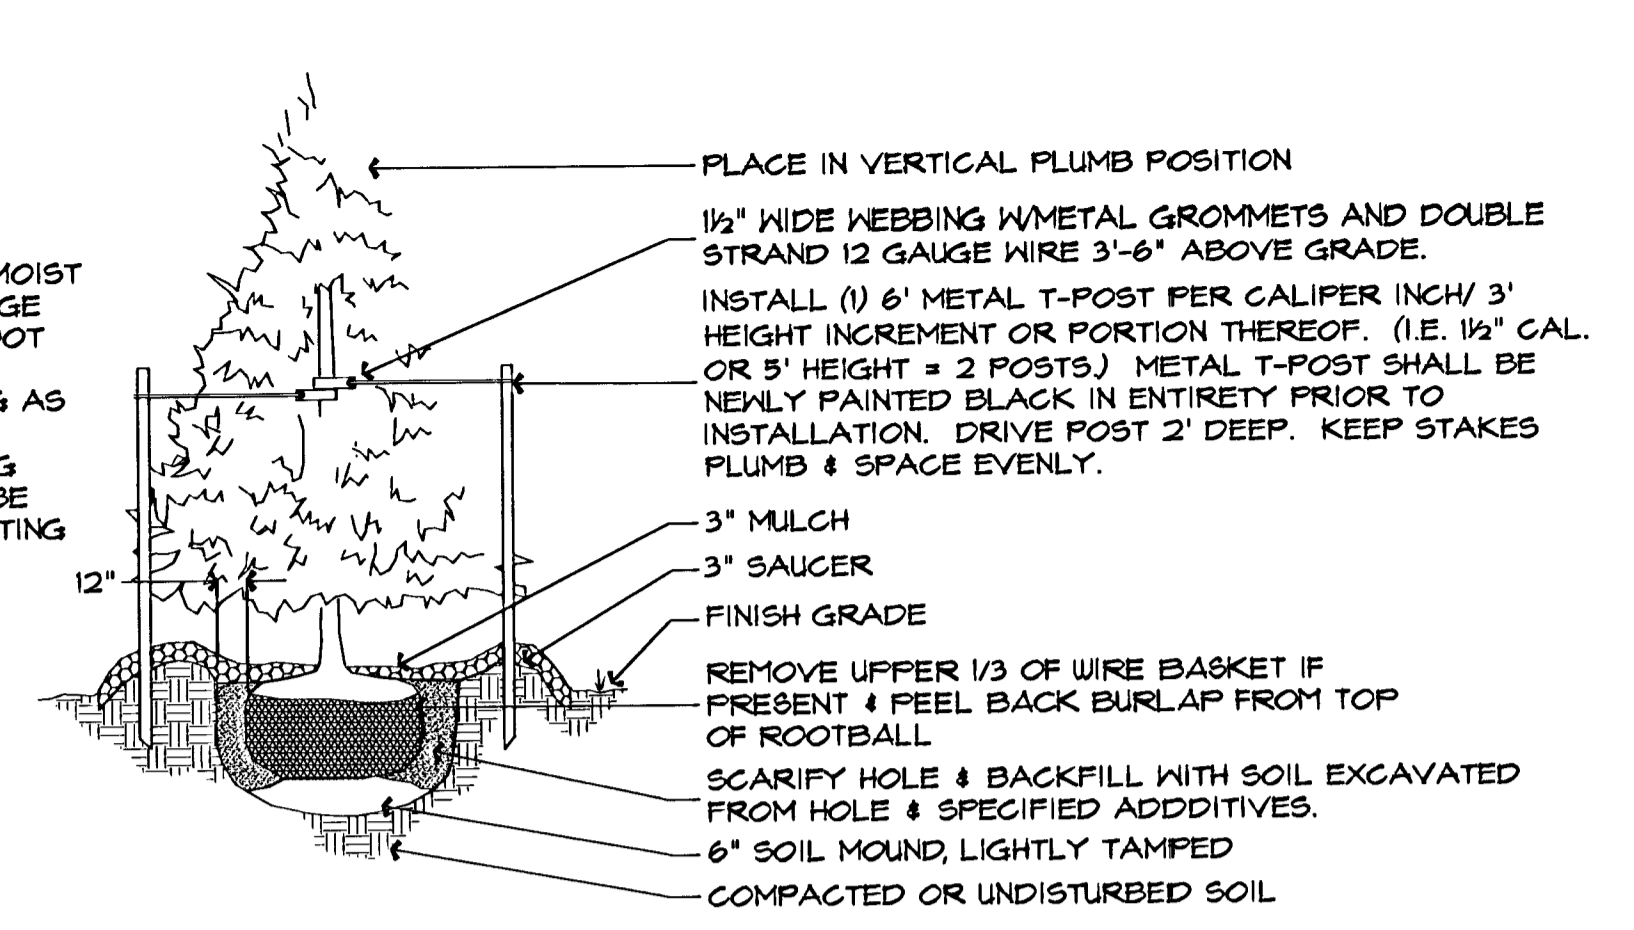

DATE	OCTOBER 22, 2003
REVISED	11.11.03
	11.20.03

DESIGN BY	MKEC
DRAWN BY	KLK/DBG
CHECKED BY	JAG/RJD

H:\CIVIL\0201-A.DWG LANDSCAPE\BOULEVARD_0201-4LPS.DWG

NOTES:
BALL OF PLANT TO BE KEPT MOIST AND PROTECTED FROM DAMAGE PRIOR TO PLANTING. ADD ROOT STIMULATOR TO SURFACE IMMEDIATELY AFTER PLANTING AS PER THE MANUFACTURER'S RECOMMENDATIONS. PLANTING DEPTH OF ROOTBALL SHALL BE EQUAL TO ITS ORIGINAL PLANTING DEPTH AT NURSERY. DO NOT OVERTIGHTEN GUYS.

EVERGREEN TREE PLANTING DETAIL
NOT TO SCALE

NOTES:
BALL OF PLANT TO BE KEPT MOIST AND PROTECTED FROM DAMAGE PRIOR TO PLANTING. ADD ROOT STIMULATOR TO SURFACE IMMEDIATELY AFTER PLANTING AS PER THE MANUFACTURER'S RECOMMENDATIONS. PLANTING DEPTH OF ROOTBALL SHALL BE EQUAL TO ITS ORIGINAL PLANTING DEPTH AT NURSERY. DO NOT OVERTIGHTEN GUYS.

DECIDUOUS TREE PLANTING DETAIL
NOT TO SCALE

NOTES:
BALL OF PLANT TO BE KEPT MOIST AND PROTECTED FROM DAMAGE PRIOR TO PLANTING. ADD ROOT STIMULATOR TO SURFACE IMMEDIATELY AFTER PLANTING AS PER THE MANUFACTURER'S RECOMMENDATIONS. PLANTING DEPTH OF ROOTBALL SHALL BE EQUAL TO ITS ORIGINAL PLANTING DEPTH AT NURSERY.