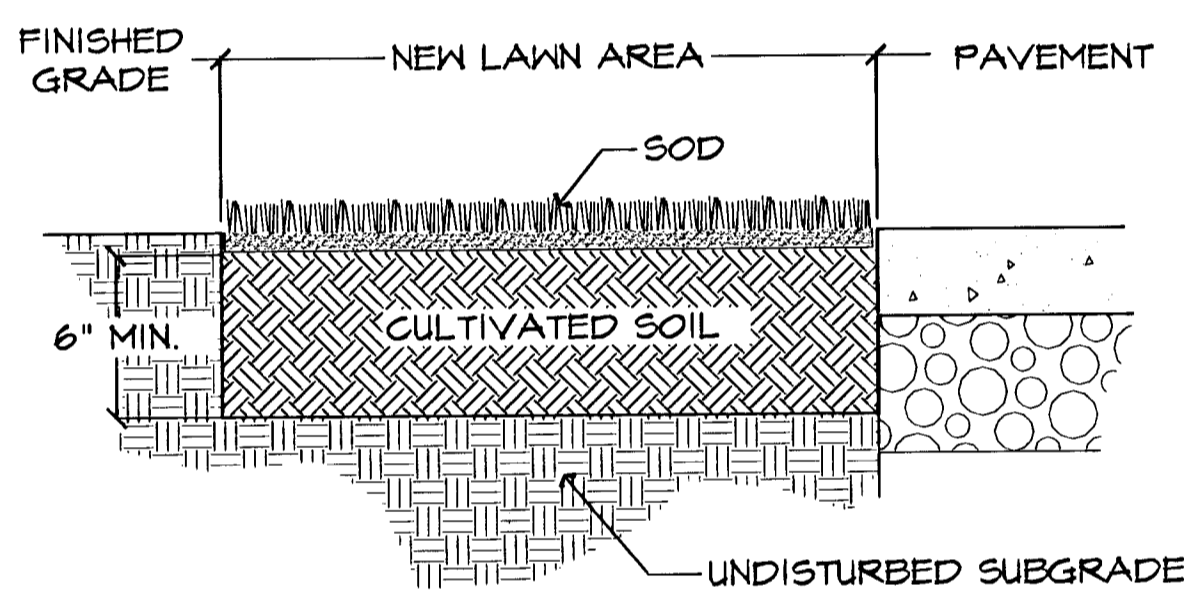

DATE	OCTOBER 22, 2003
REVISED	11.11.03
	11.20.03

DESIGN BY	MKEC
DRAWN BY	KLK/DBG
CHECKED BY	JAG/RJD

H:\CIVIL\0201-A.DWG LANDSCAPE\BOULEVARD_0201-4LPS.DWG

NOTES:
BALL OF PLANT TO BE KEPT MOIST AND PROTECTED FROM DAMAGE PRIOR TO PLANTING. ADD ROOT STIMULATOR TO SURFACE IMMEDIATELY AFTER PLANTING AS PER THE MANUFACTURER'S RECOMMENDATIONS. PLANTING DEPTH OF ROOTBALL SHALL BE EQUAL TO ITS ORIGINAL PLANTING DEPTH AT NURSERY. DO NOT OVERTIGHTEN GUYS.

EVERGREEN TREE PLANTING DETAIL
NOT TO SCALE

NOTES:
BALL OF PLANT TO BE KEPT MOIST AND PROTECTED FROM DAMAGE PRIOR TO PLANTING. ADD ROOT STIMULATOR TO SURFACE IMMEDIATELY AFTER PLANTING AS PER THE MANUFACTURER'S RECOMMENDATIONS. PLANTING DEPTH OF ROOTBALL SHALL BE EQUAL TO ITS ORIGINAL PLANTING DEPTH AT NURSERY. DO NOT OVERTIGHTEN GUYS.

DECIDUOUS TREE PLANTING DETAIL
NOT TO SCALE

NOTES:
BALL OF PLANT TO BE KEPT MOIST AND PROTECTED FROM DAMAGE PRIOR TO PLANTING. ADD ROOT STIMULATOR TO SURFACE IMMEDIATELY AFTER PLANTING AS PER THE MANUFACTURER'S RECOMMENDATIONS. PLANTING DEPTH OF ROOTBALL SHALL BE EQUAL TO ITS ORIGINAL PLANTING DEPTH AT NURSERY.

MULTI-TRUNK TREE PLANTING DETAIL
NOT TO SCALE

SOD DETAIL
NOT TO SCALE

NOTES:
BALL OF PLANT TO BE KEPT MOIST AND PROTECTED FROM DAMAGE PRIOR TO PLANTING. ADD ROOT STIMULATOR TO SURFACE IMMEDIATELY AFTER PLANTING AS PER THE MANUFACTURER'S RECOMMENDATIONS. PLANTING DEPTH OF ROOTBALL SHALL BE EQUAL TO ITS ORIGINAL PLANTING DEPTH AT NURSERY. DO NOT OVERTIGHTEN GUYS.