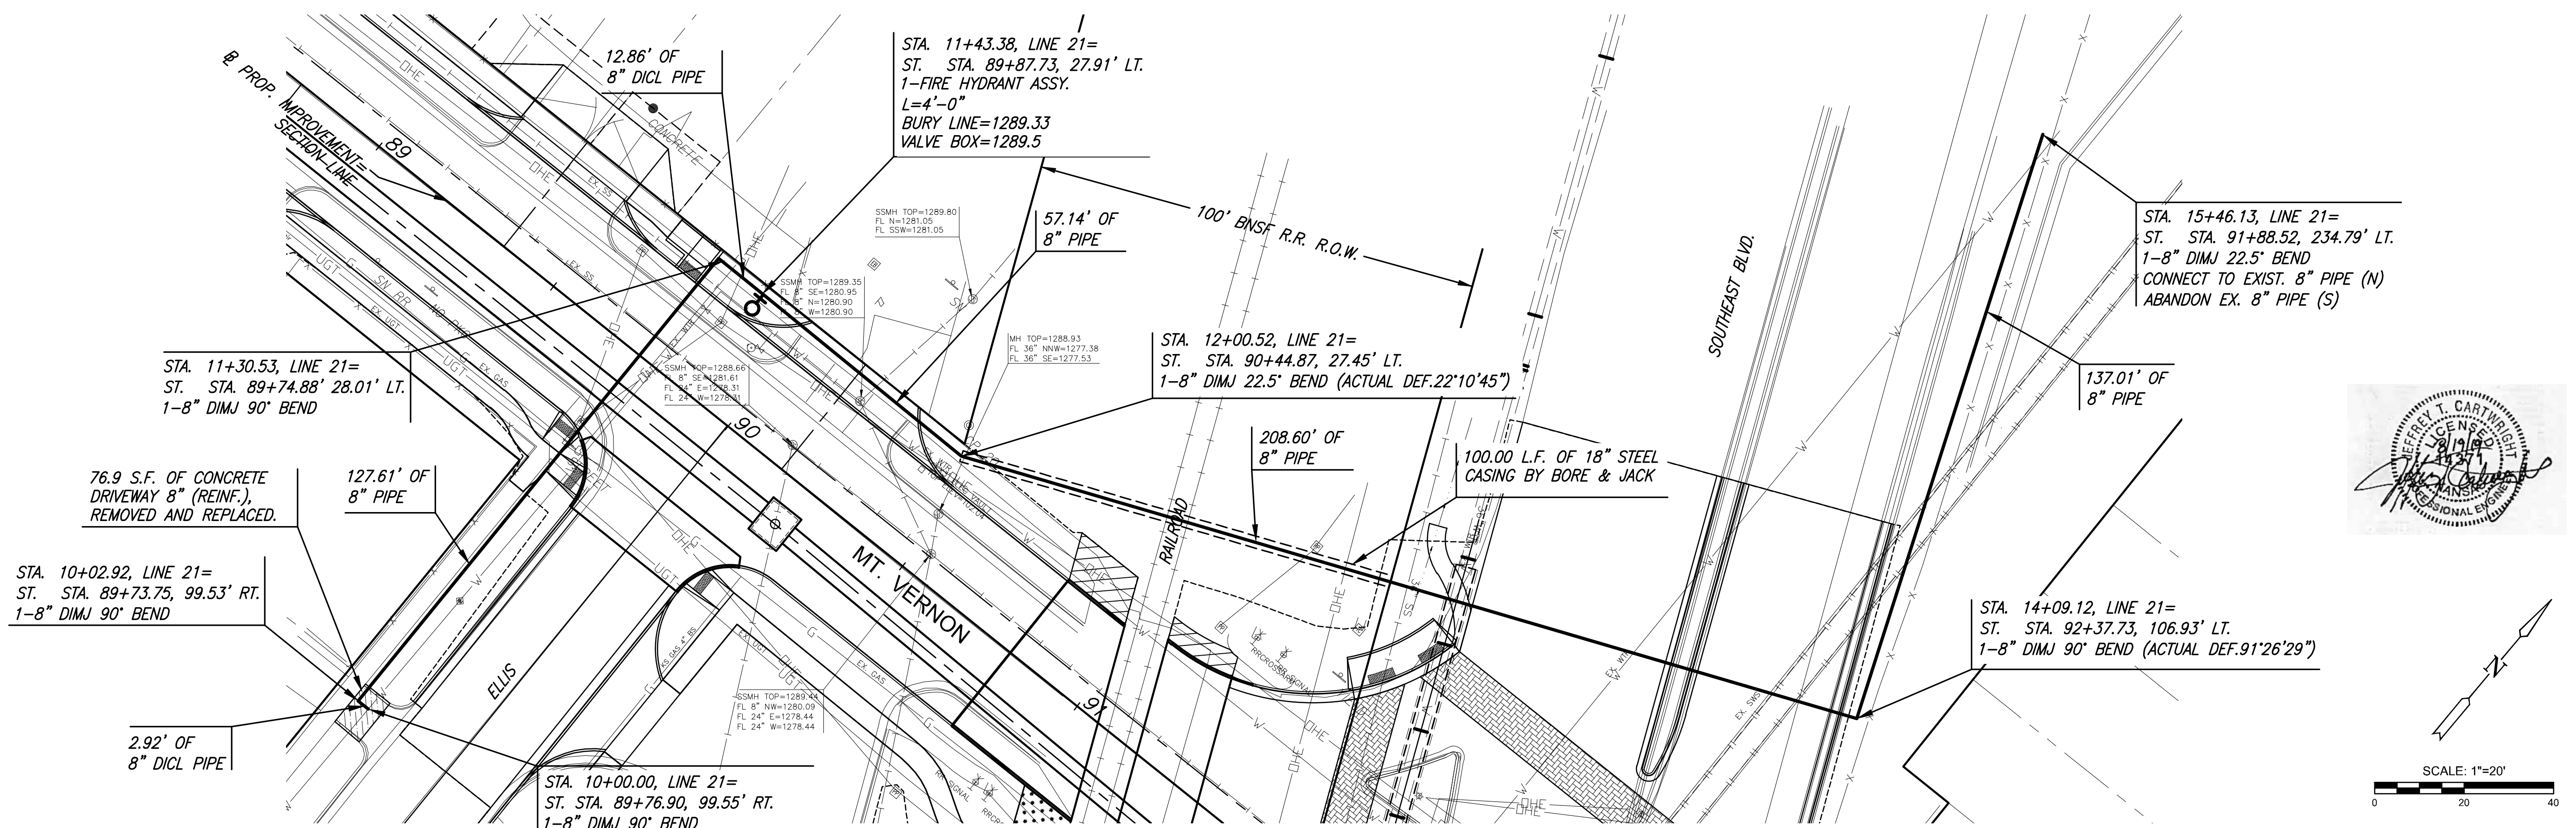

WTR LINE 21

PROJECT NO. 87 N-0660-01

DATE 8/19/2019

SCALE 1"=20'

DESIGNED DRAWN CHECKED
JTC DM JTC

NO.	REVISION	DATE

SHEET NO.

101 OF 198

J:\CIVIL\08138\DWG\WTR\08138_CSD.WDG

**PLAN LINE 21
PROFILE LINE 21**