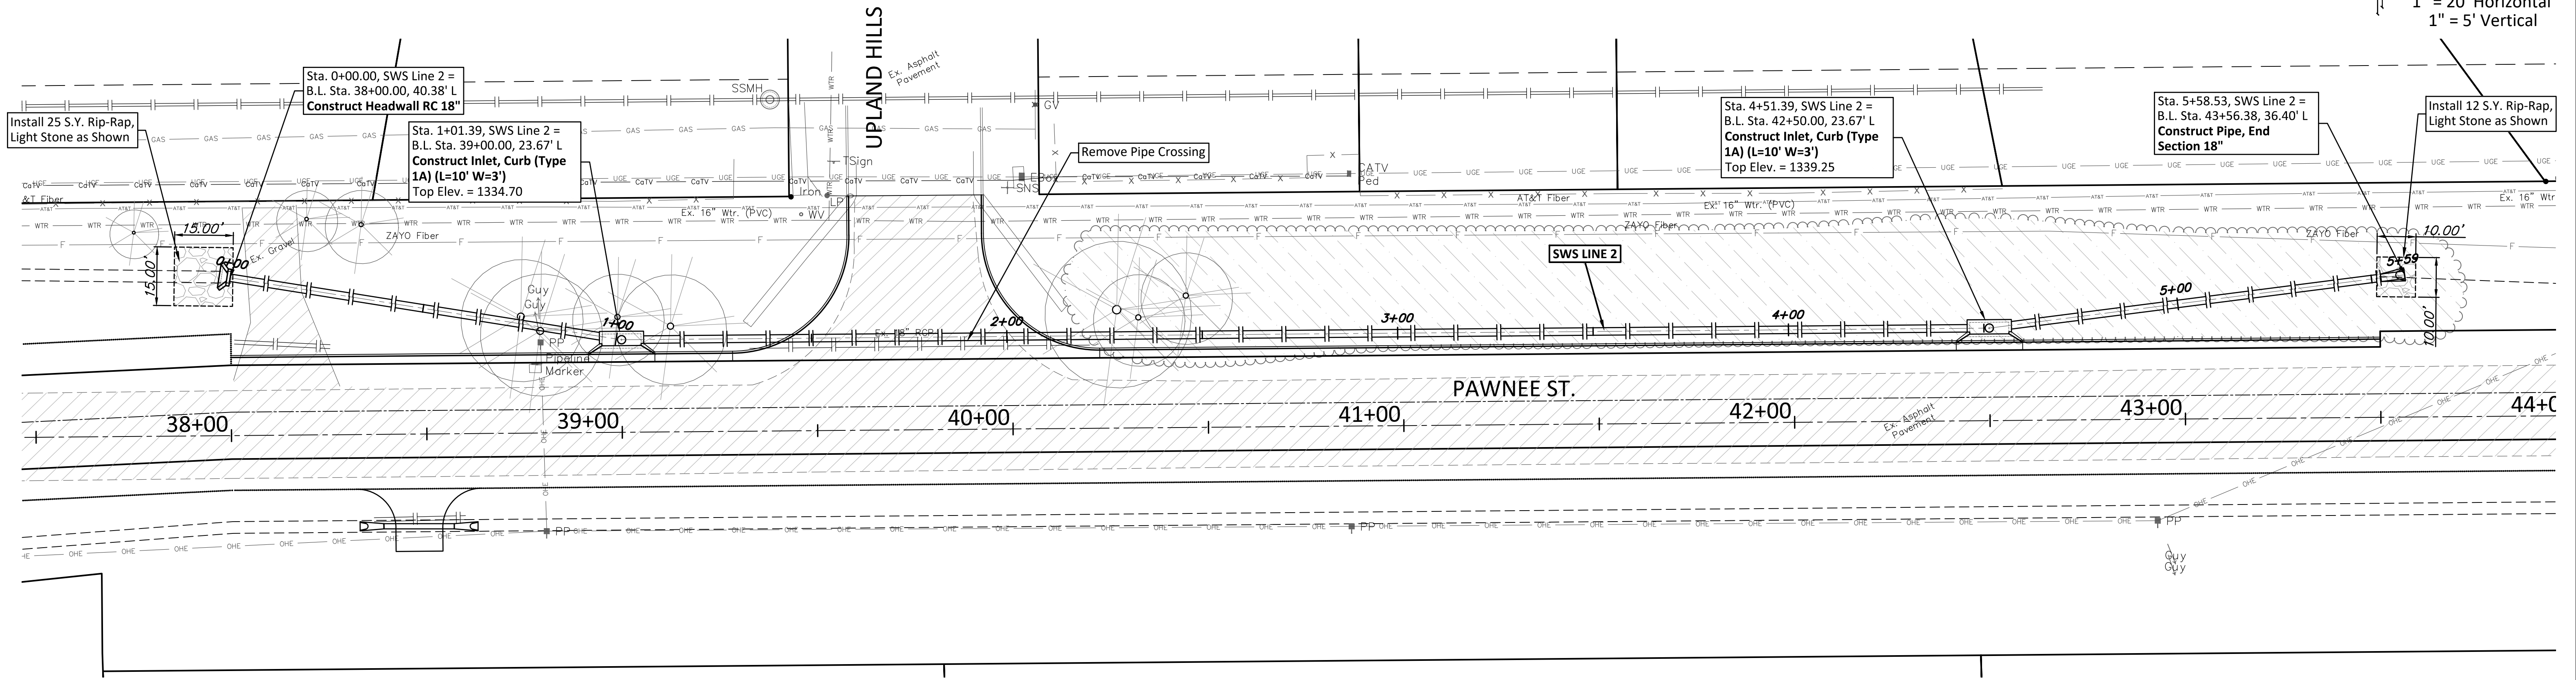

NOTE: Pipe Measured to Center of Inlets and Manholes. Pipe Measured to Nose of End Sections. End Sections to be Subsidiary to Pipe Quantity. Pipe Measured to Back of Headwalls. Back of Headwalls to be the Start & End of Stationing. Nose of End Sections be the Start & End of Stationing.