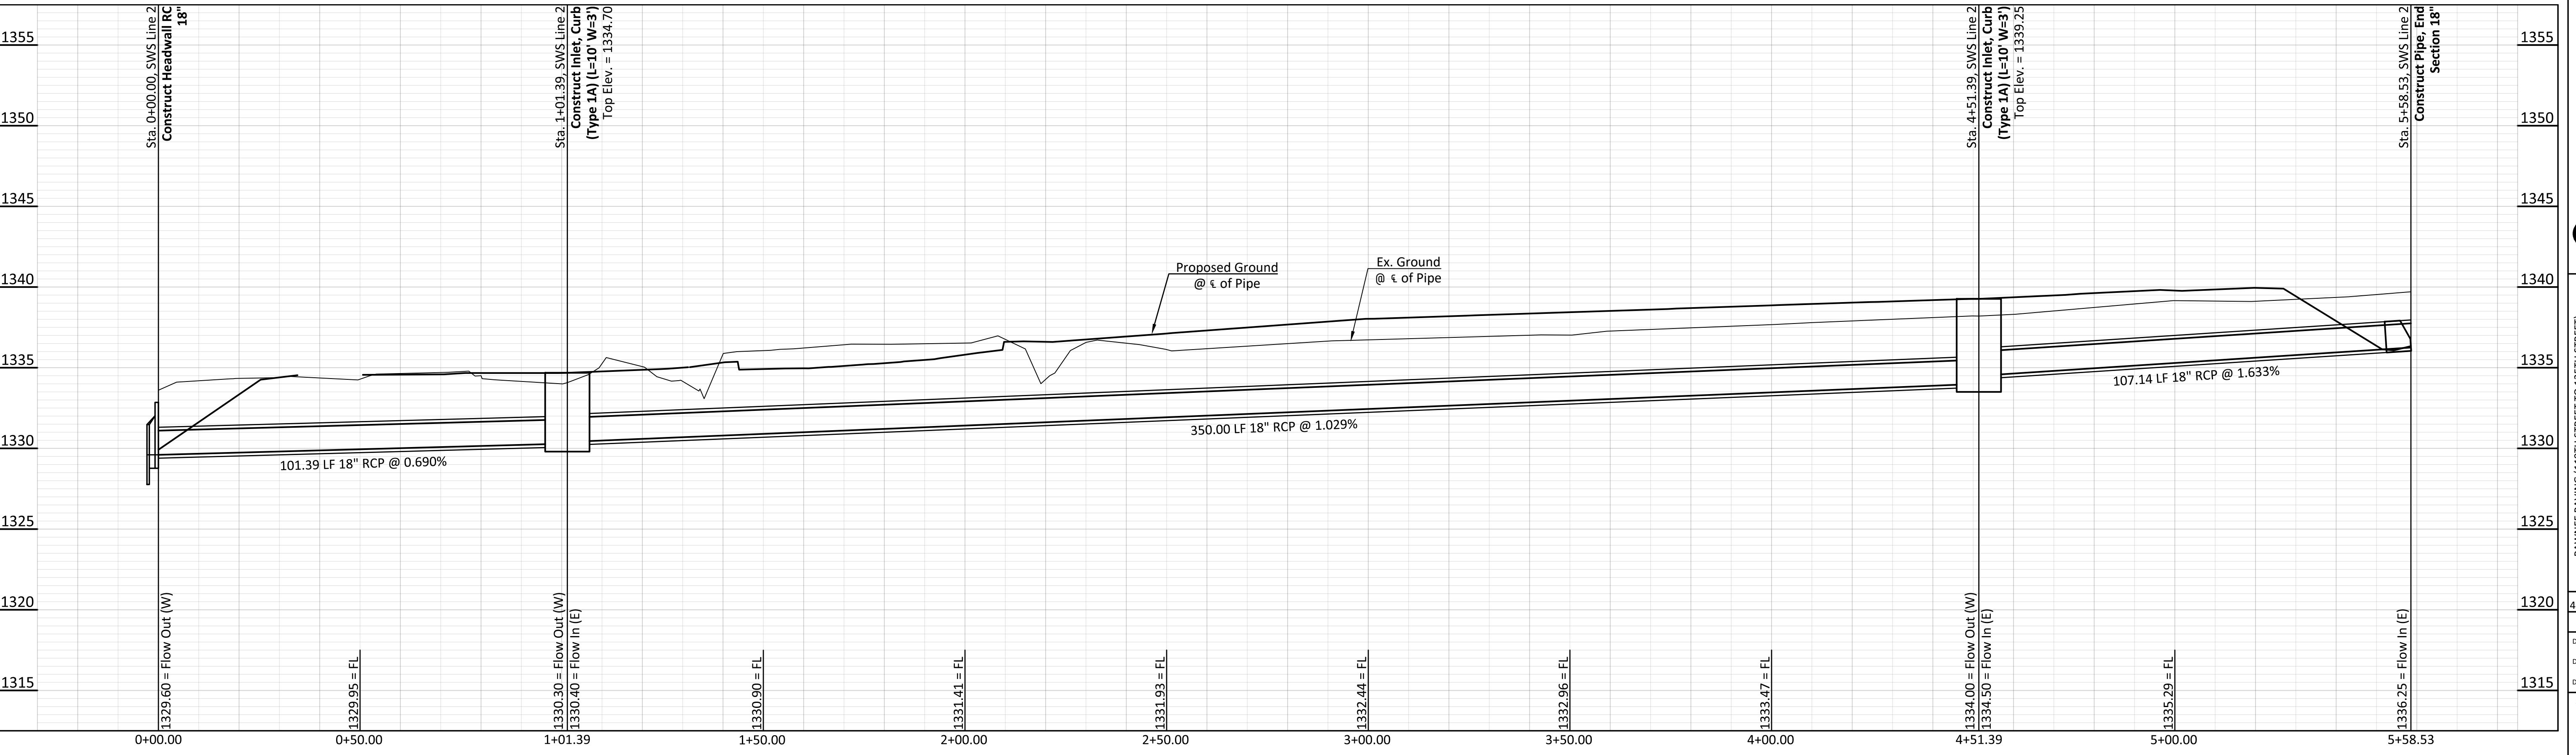

NOTE: Pipe Measured to Center of Inlets and Manholes. Pipe Measured to Nose of End Sections. End Sections to be Subsidiary to Pipe Quantity. Pipe Measured to Back of Headwalls. Back of Headwalls to be the Start & End of Stationing. Nose of End Sections be the Start & End of Stationing.