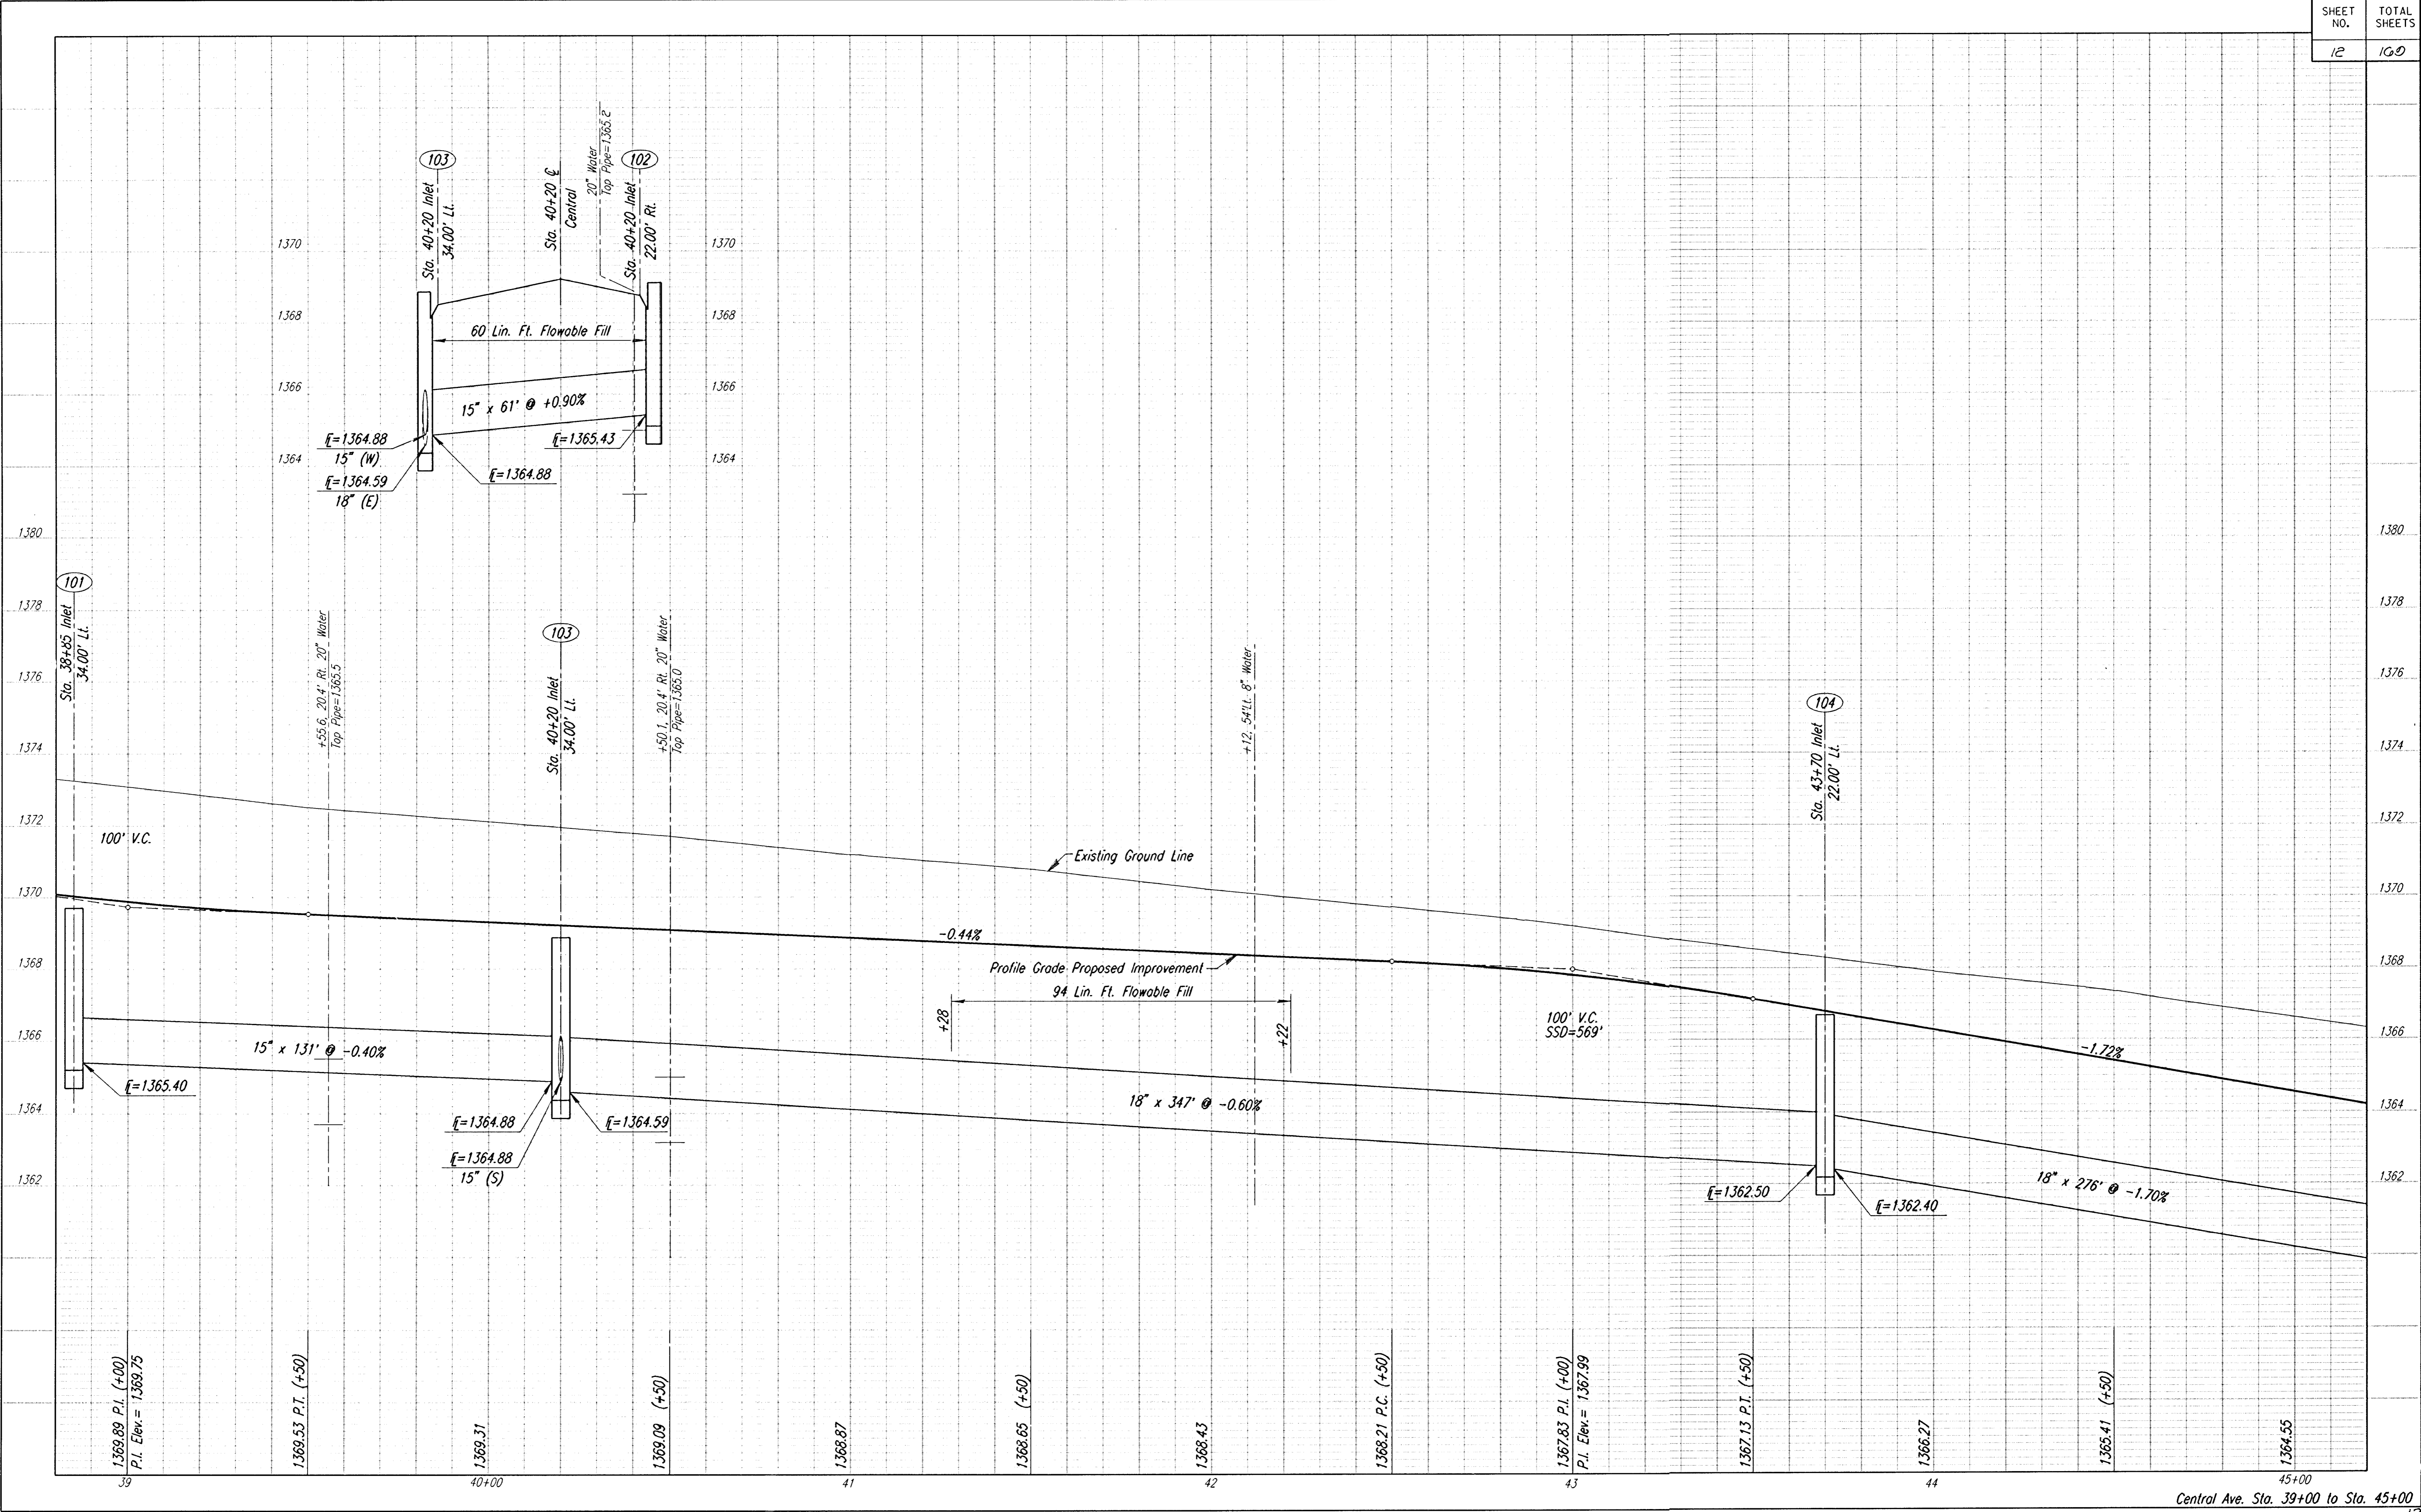

DATE	
BY	
REFERENCES NOTED	
REFERENCES CHECKED	

i:\1995\95297\002\str39-45.dgn
 Drawn by: maf
 Plotted by: maf 8-14-97