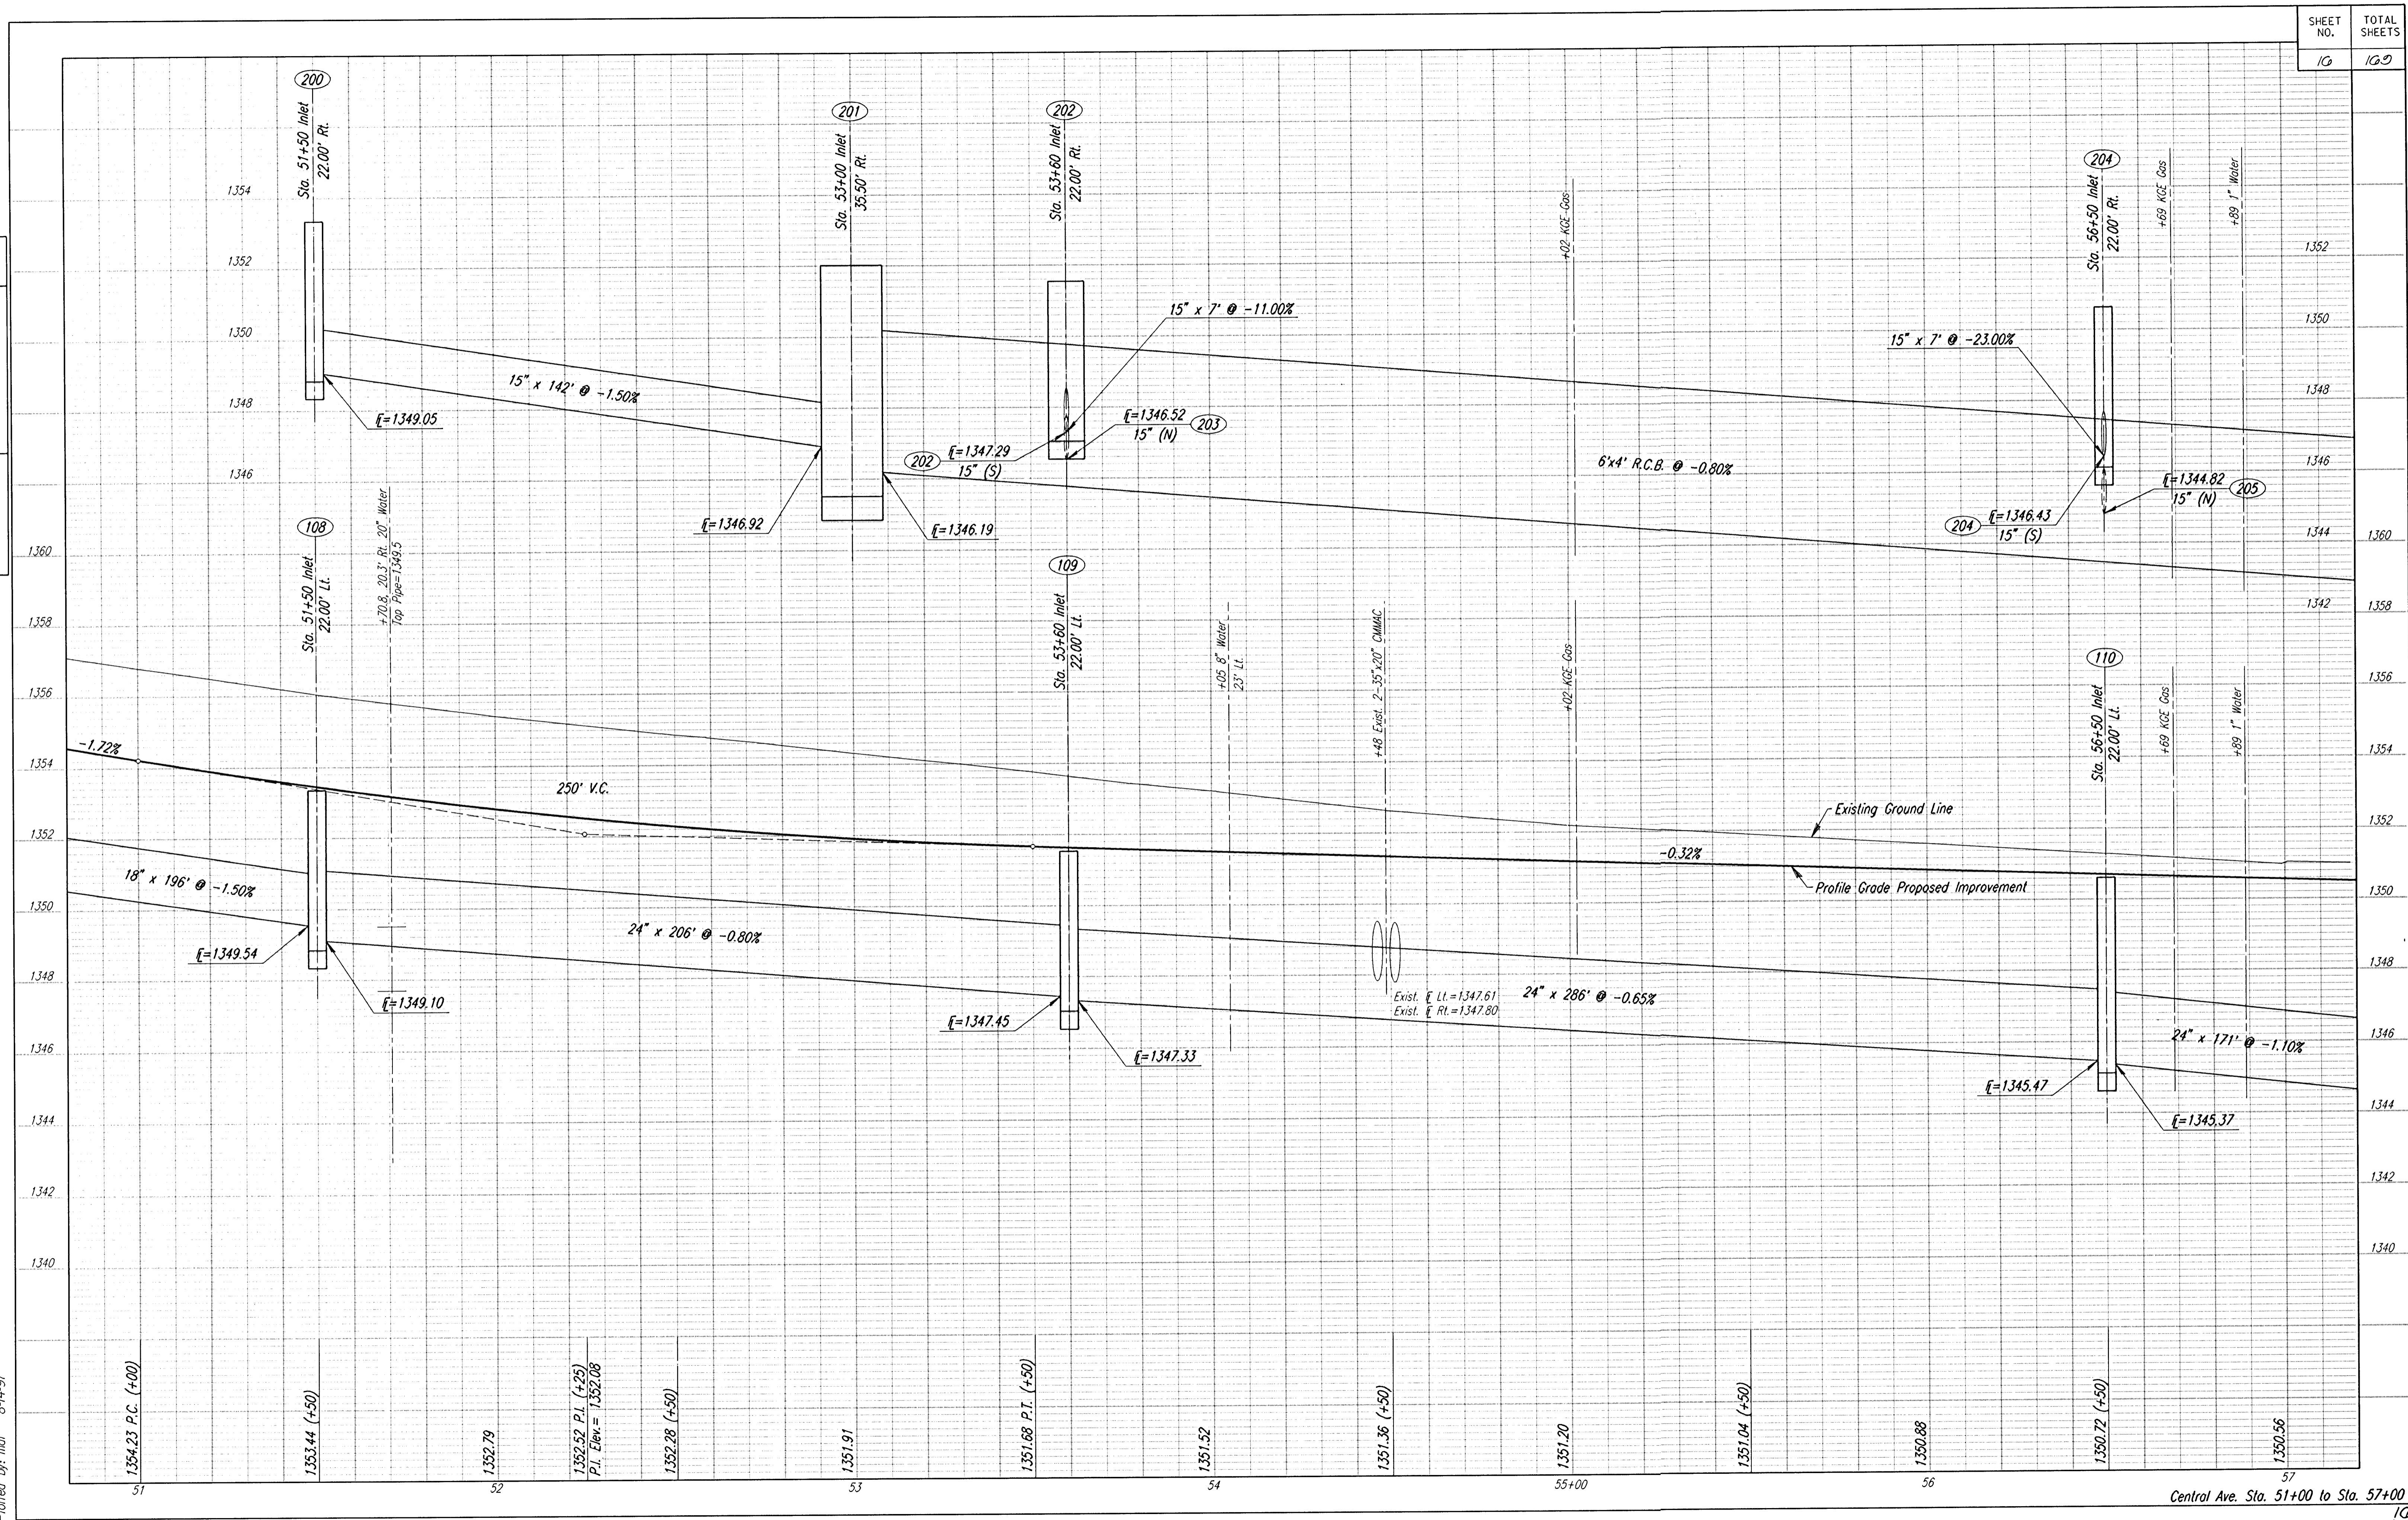

DATE	
BY	
REFERENCES NOTED	
REFERENCES CHECKED	

1/1995/95297/002/sts51-57.dgn
 Drawn by: maf
 Plotted by: maf 8-14-97