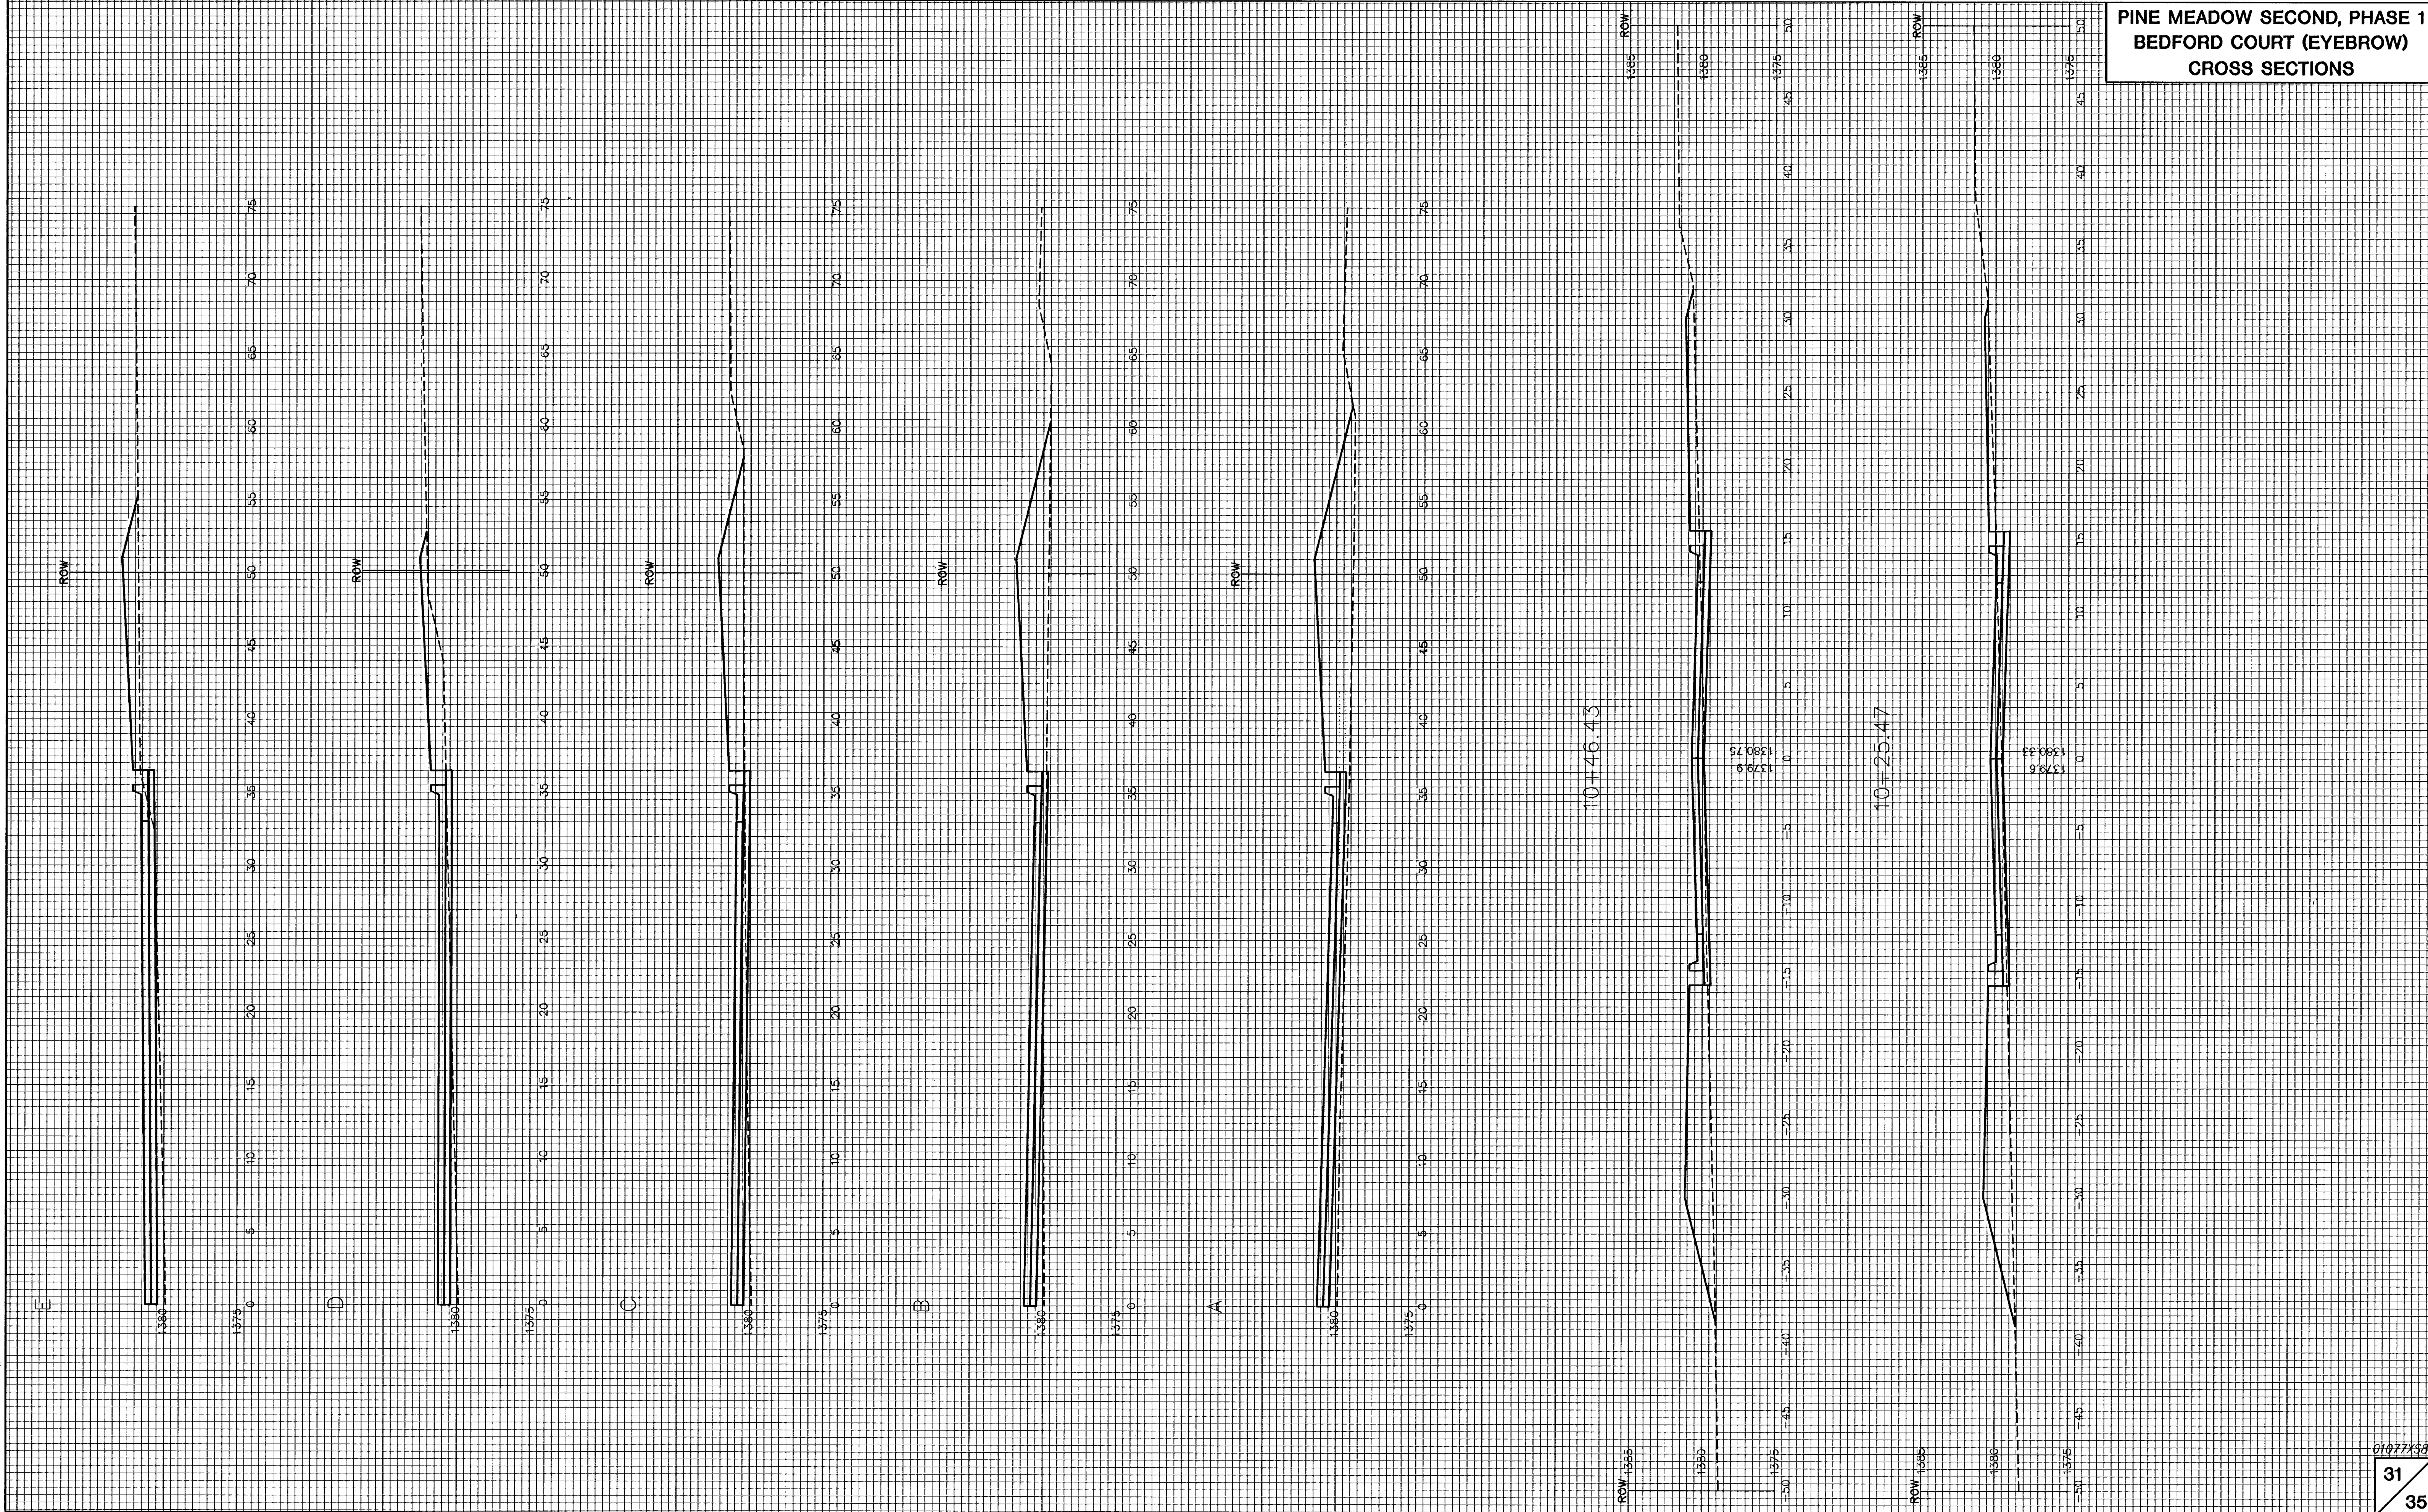

PINE MEADOW SECOND, PHASE 1
BEDFORD COURT (EYEBROW)
CROSS SECTIONS

10+46.43

10+25.47

1379.9
1360.75

1379.6
1360.33