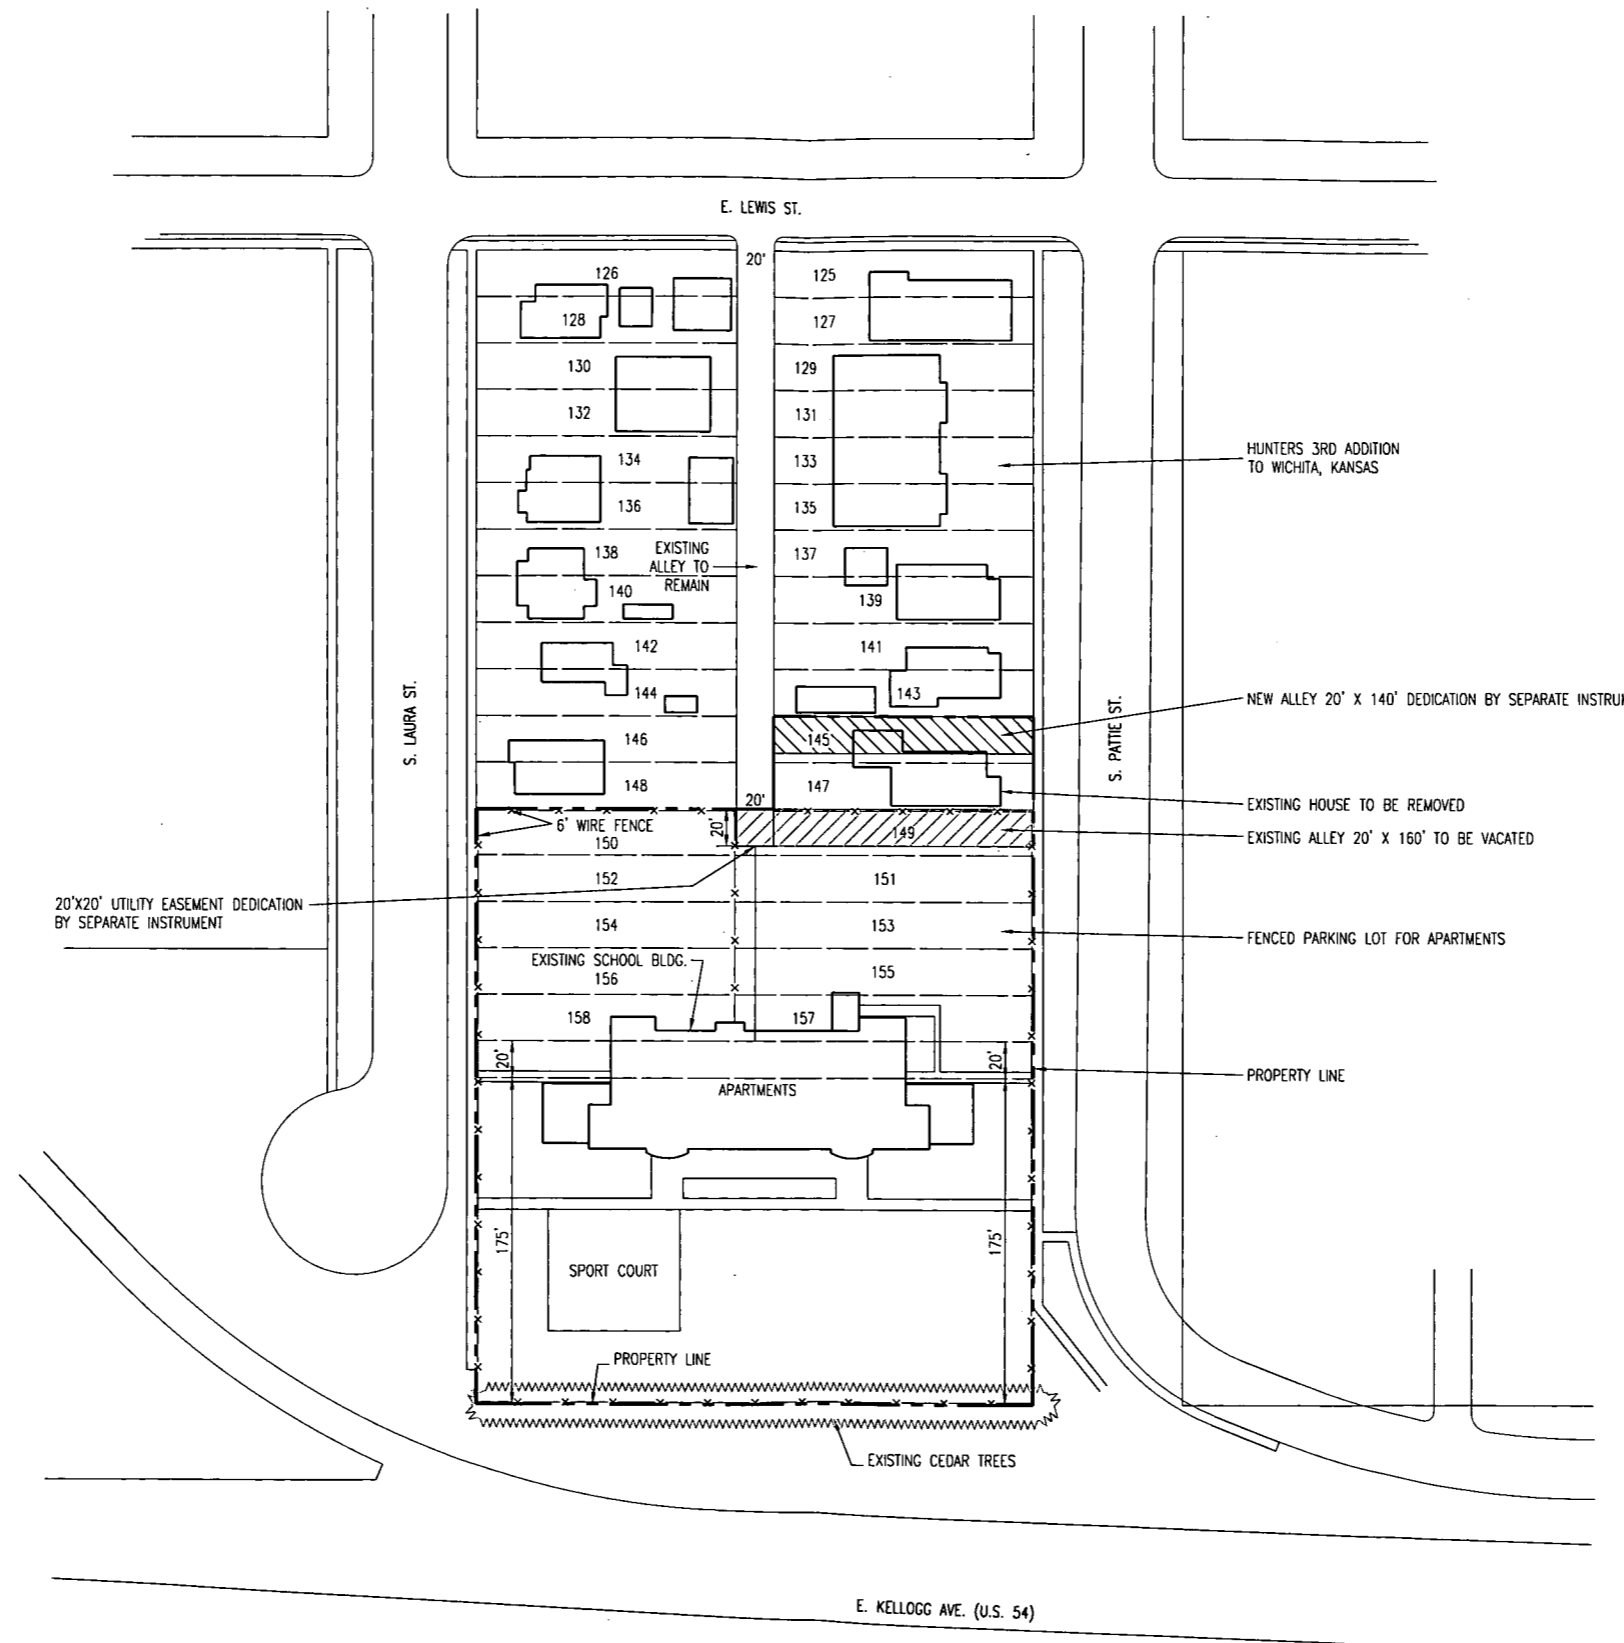

SCALE: 1" = 50'

KELLOGG SCHOOL SITE PLAN

Saved 12-19-2012 10:43:39 AM by JTS
 Plot Scale: 1"=50'-12-19-2012 10:45:54 AM by JOSH L. SULLARD
 C:\2012\1204\1204\Kellogg_School-2012-12-19