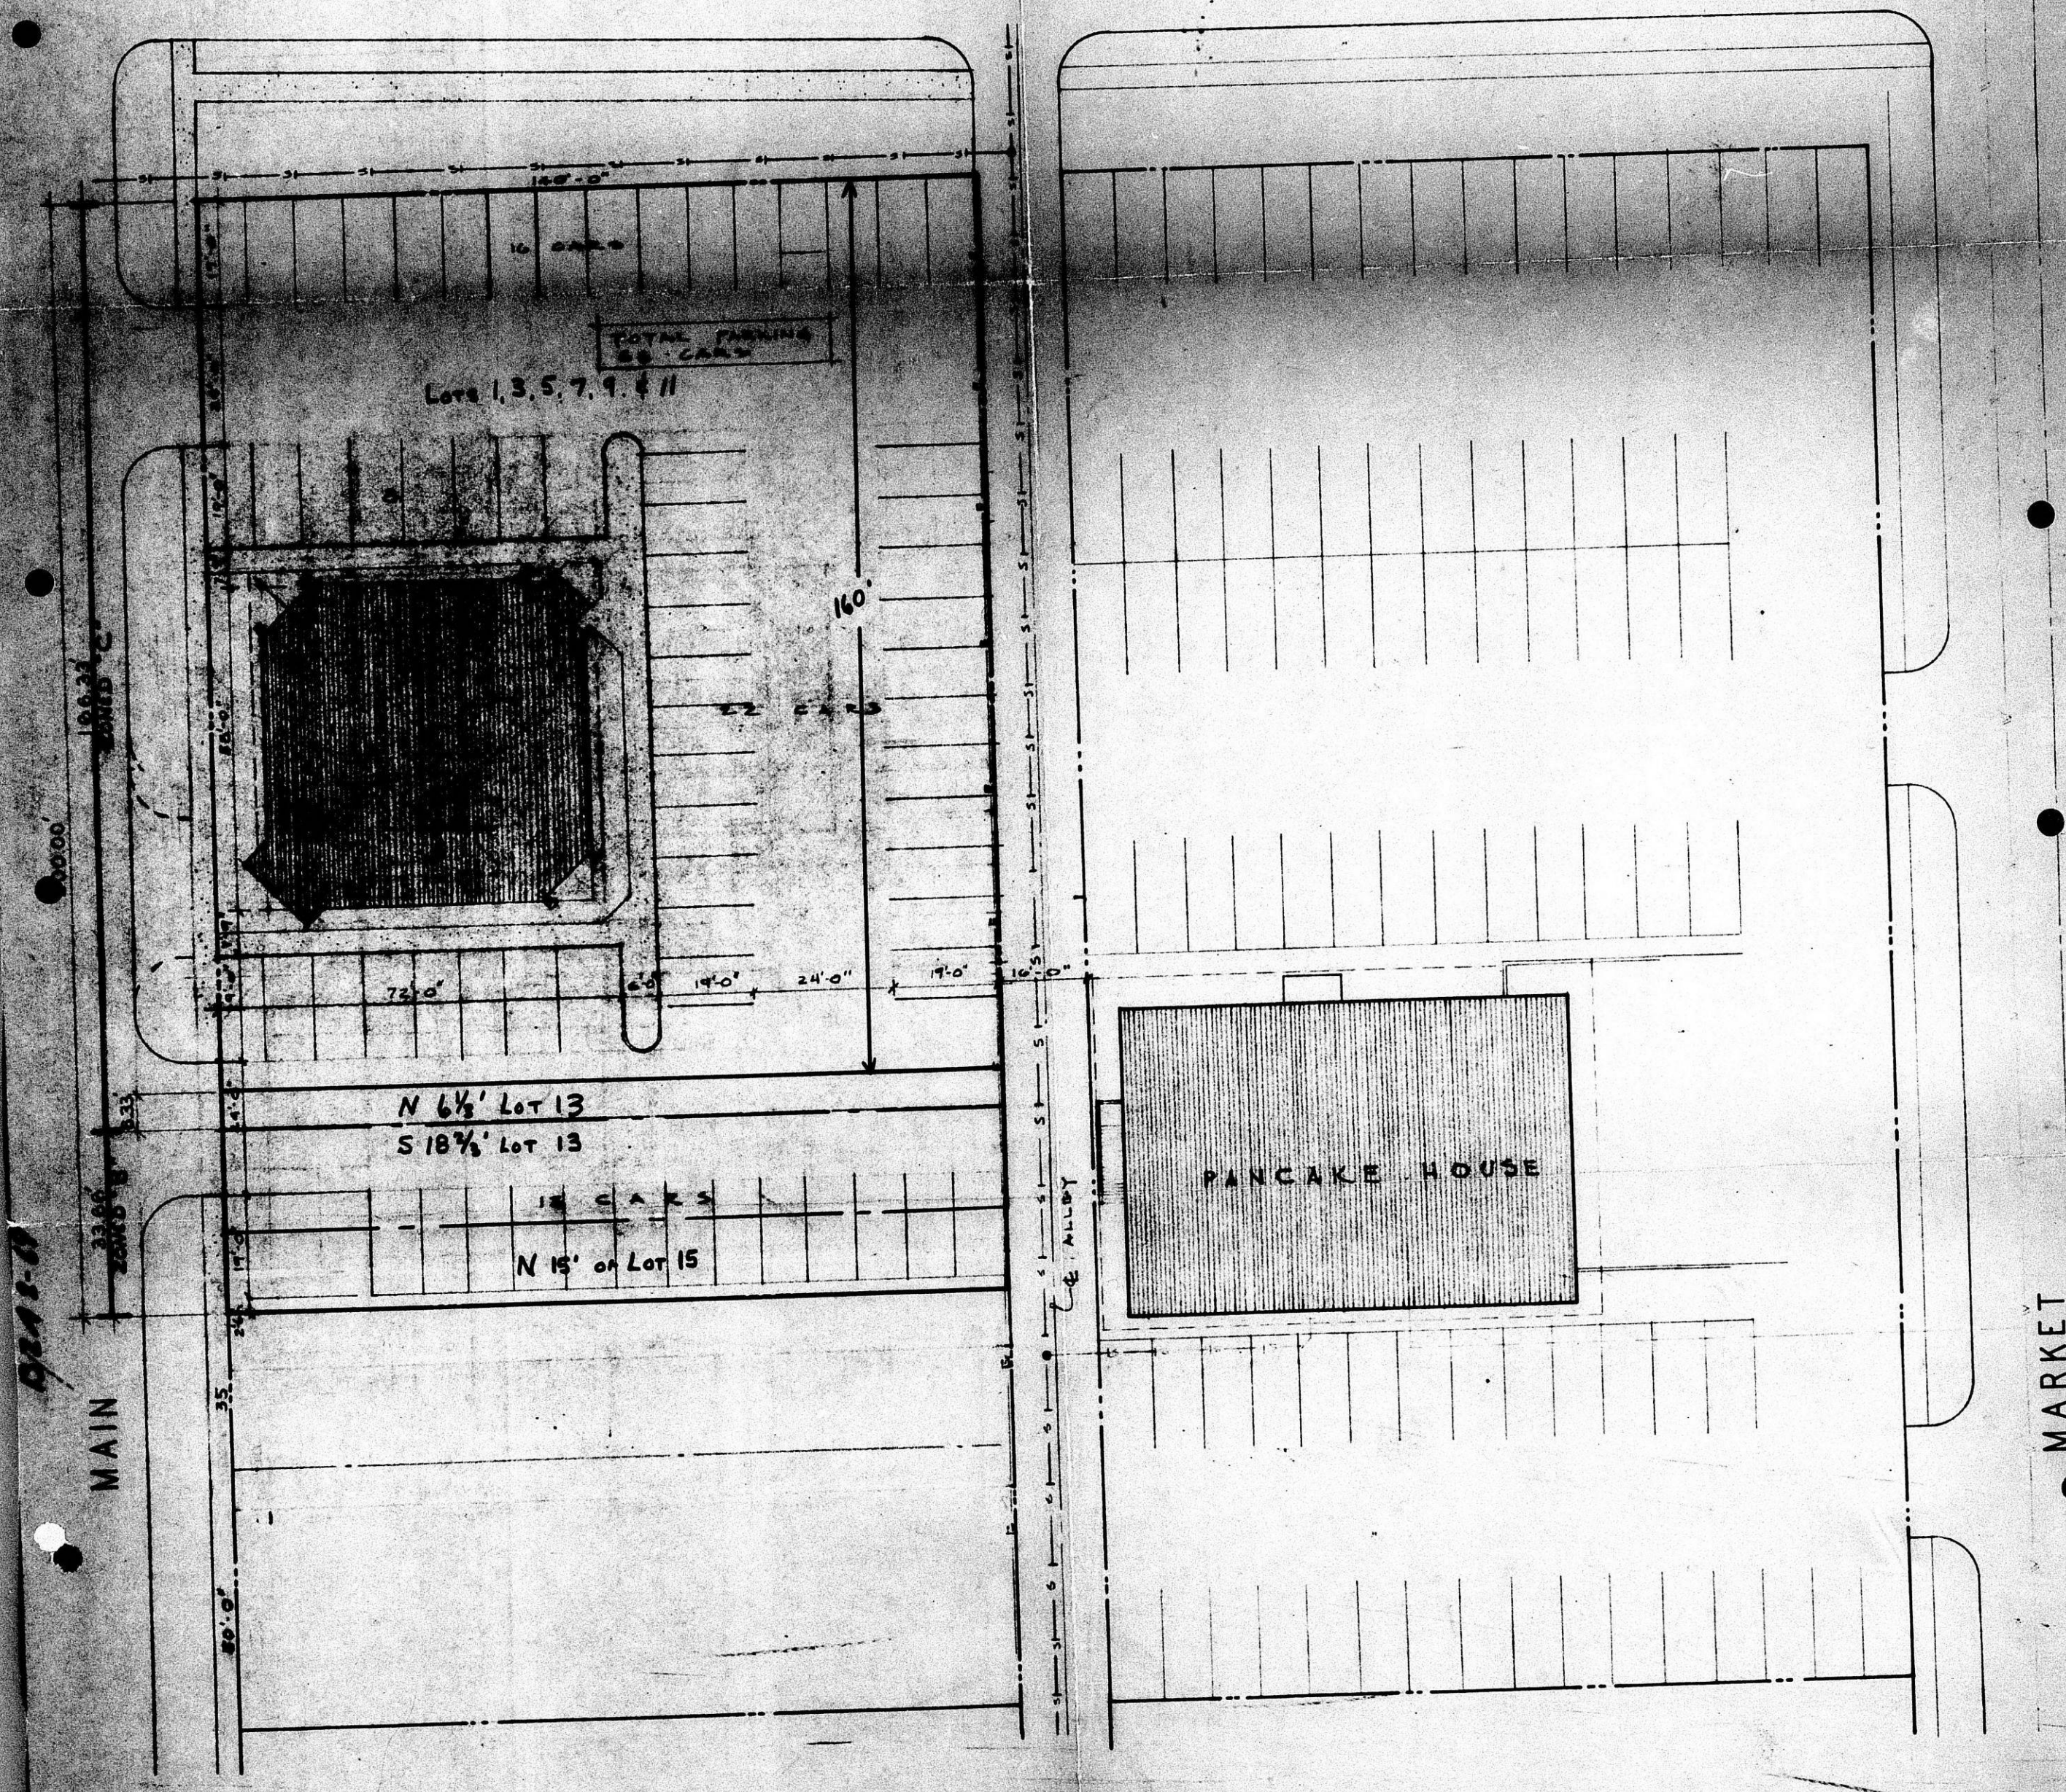

KELLOGG AVE.

LEGAL DESCRIPTION:
 LOTS 1, 3, 5, 7, 9, 11, 13 & 15 of LOT 13
 DISTRICT 1, ADD. TO
 WICHITA, SEDGWICK CO.
 KANSAS

P L O T P L A N

SCALE 1" = 20'-0"

B7A 1-69

FILMED FROM THE BEST
 AVAILABLE COPY