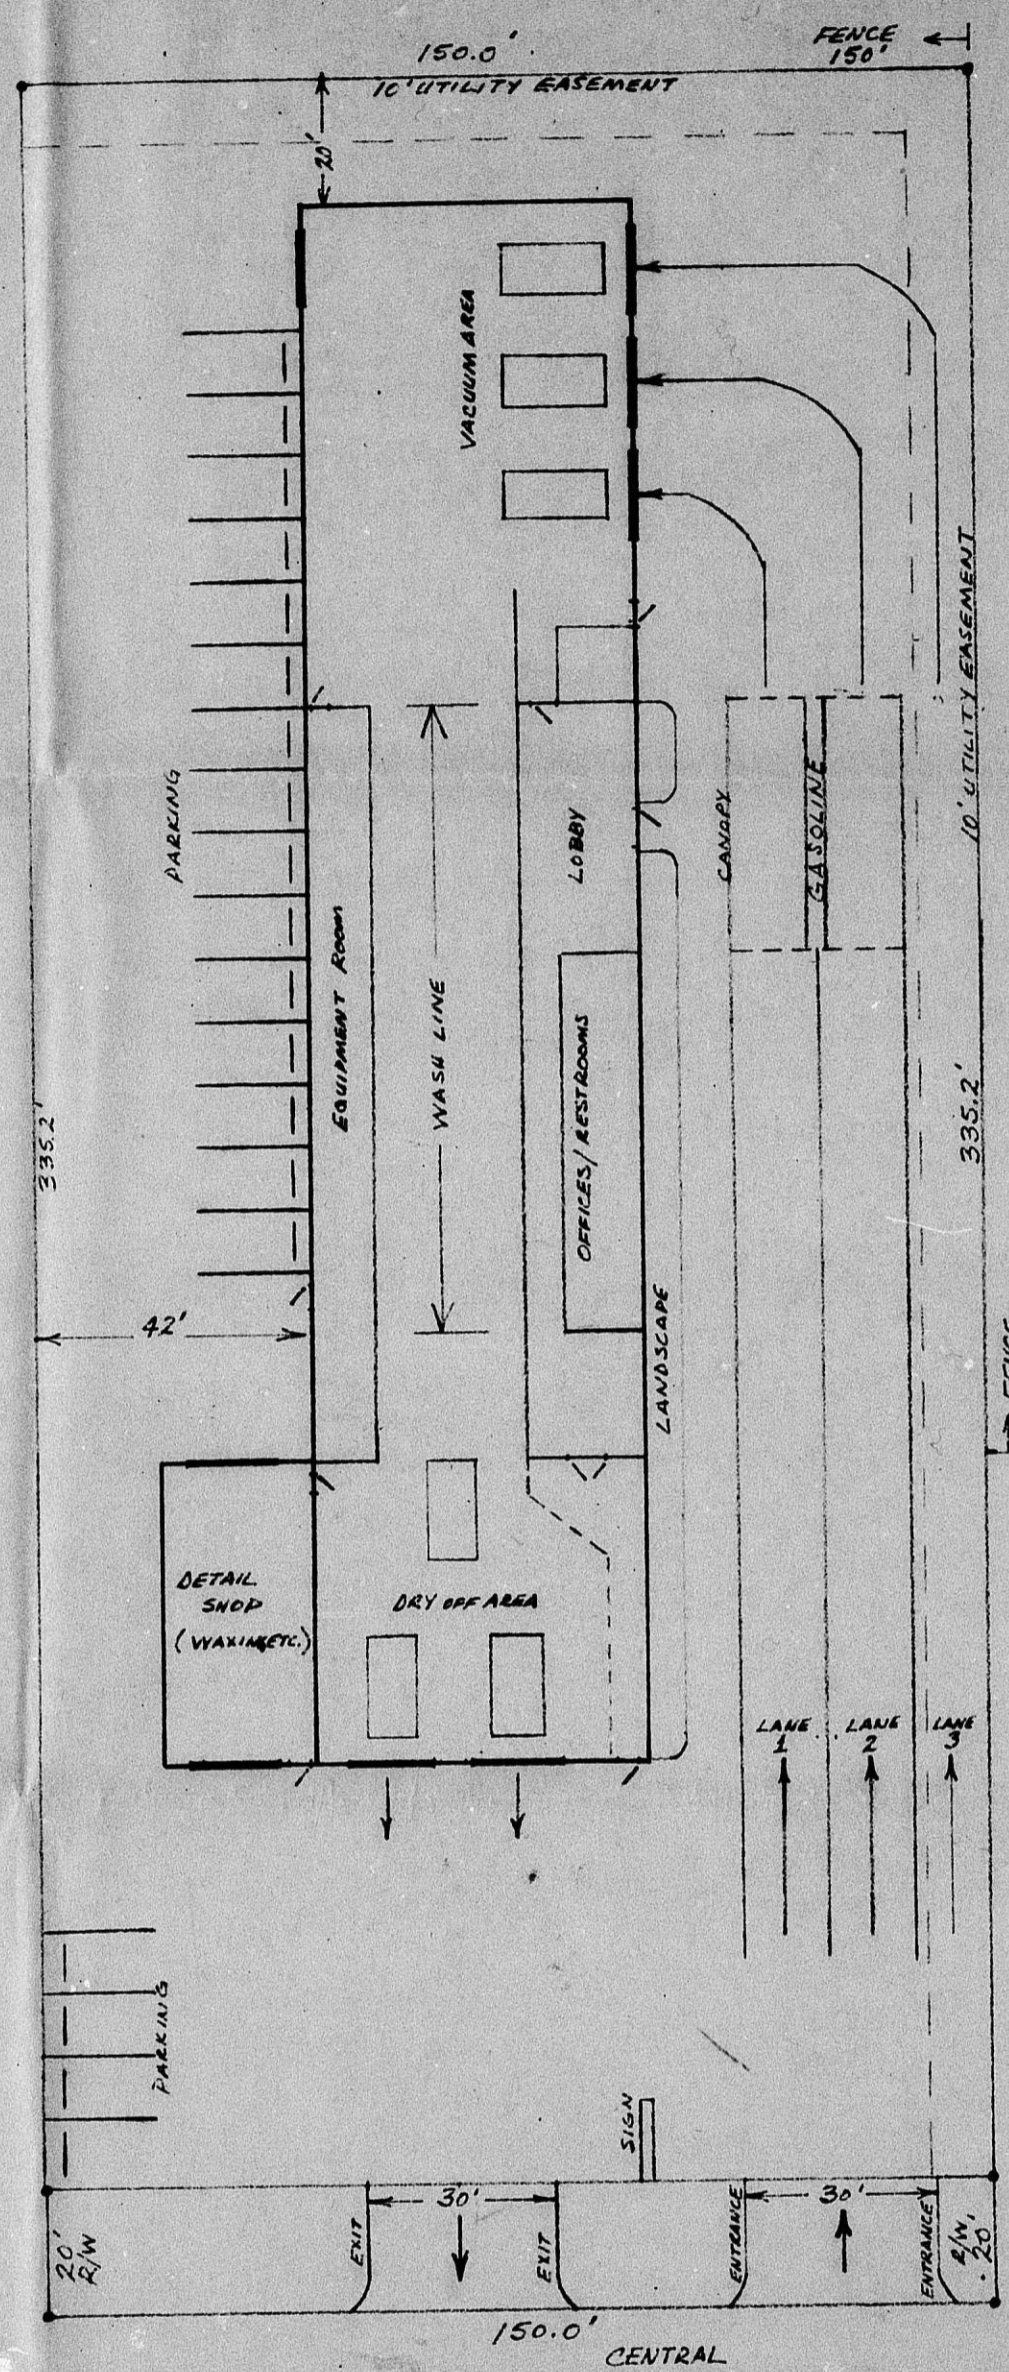

JAMES KYLE  
924 EAST 30TH  
MILWAUKEE, WIS.  
(514) 663-7923  
(514) 663-1100

Scale - 1" = 5'-0"  
1/4" = 20'-0"

824 287

JAMES RAYL  
 924 EAST 30TH  
 HUTCHINSON  
 KANSAS 67502  
 (316) 6622963 HOME  
 (316) 6621100 OFFICE

SCALE - 1" = 5' 20"  
 1/4" INCH = 20 FEET

BZA 2-97

JAMES RAYL  
 924 EAST 30TH  
 HUTCHINSON  
 KANSAS 67502  
 (316) 6622963 HOME  
 (316) 6621100 OFFICE

SCALE - 1" = 5' 20"  
 1/4" INCH = 20 FEET

BZA 2-97