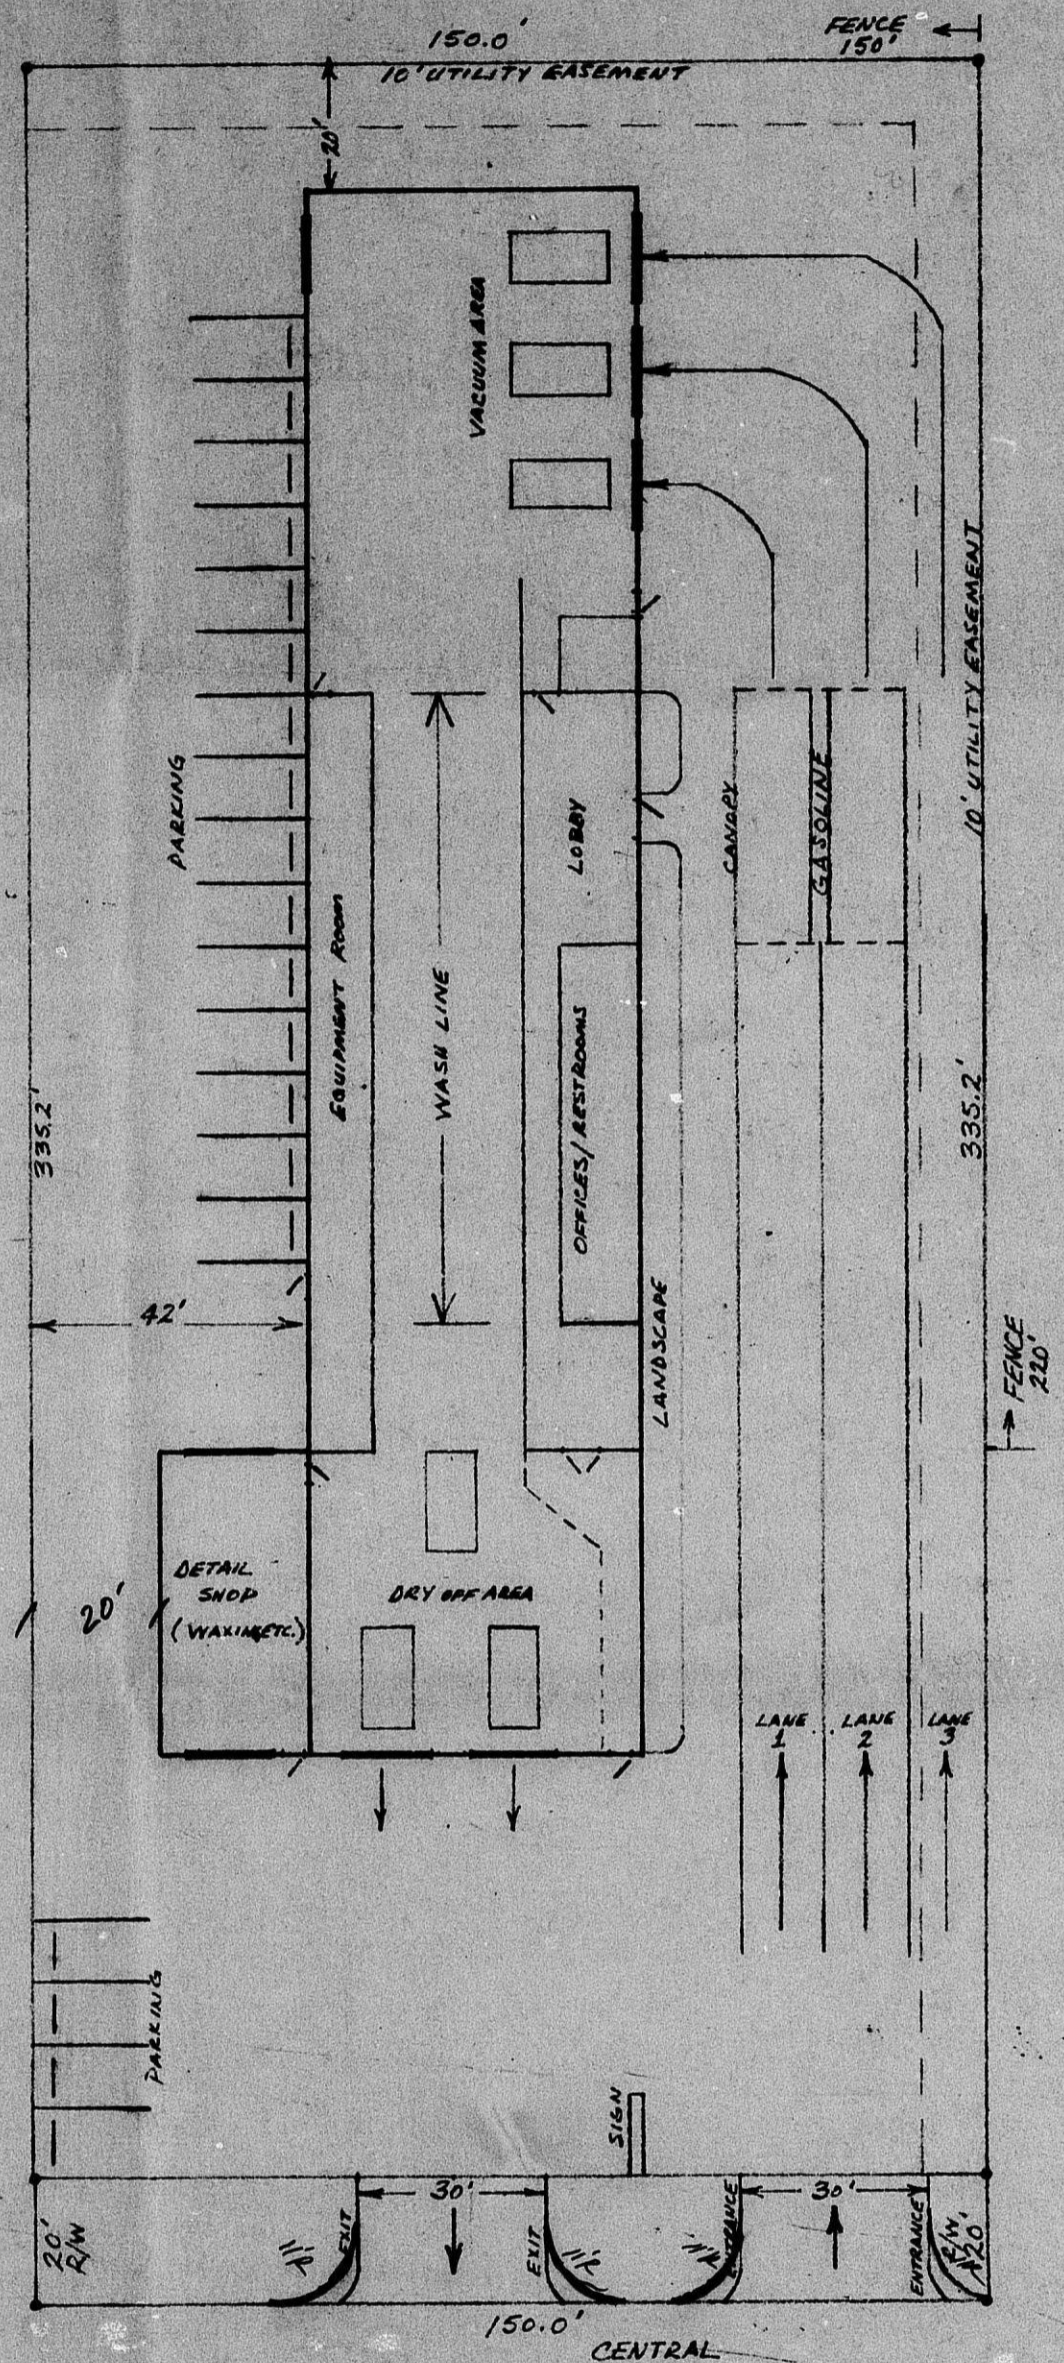

JAMES KYLE  
924 EAST 30TH  
MILWAUKEE, WIS.  
(514) 663-7923  
(514) 663-1100

Scale - 1" = 5'-0"  
1/4" = 20'-0"

824 287

JAMES RAYL  
 924 EAST 30TH  
 HUTCHINSON  
 KANSAS 67502  
 (316) 6622963 HOME  
 (316) 6621100 OFFICE

SCALE - 1" = 5' 20"  
 1/4" INCH = 20 FEET

BZA 2-97

JAMES RAYL  
 924 EAST 30TH  
 HUTCHINSON  
 KANSAS 67502  
 (316) 6622963 HOME  
 (316) 6621100 OFFICE

SCALE - 1" = 5' 20"  
 1/4" INCH = 20 FEET

BZA 2-97