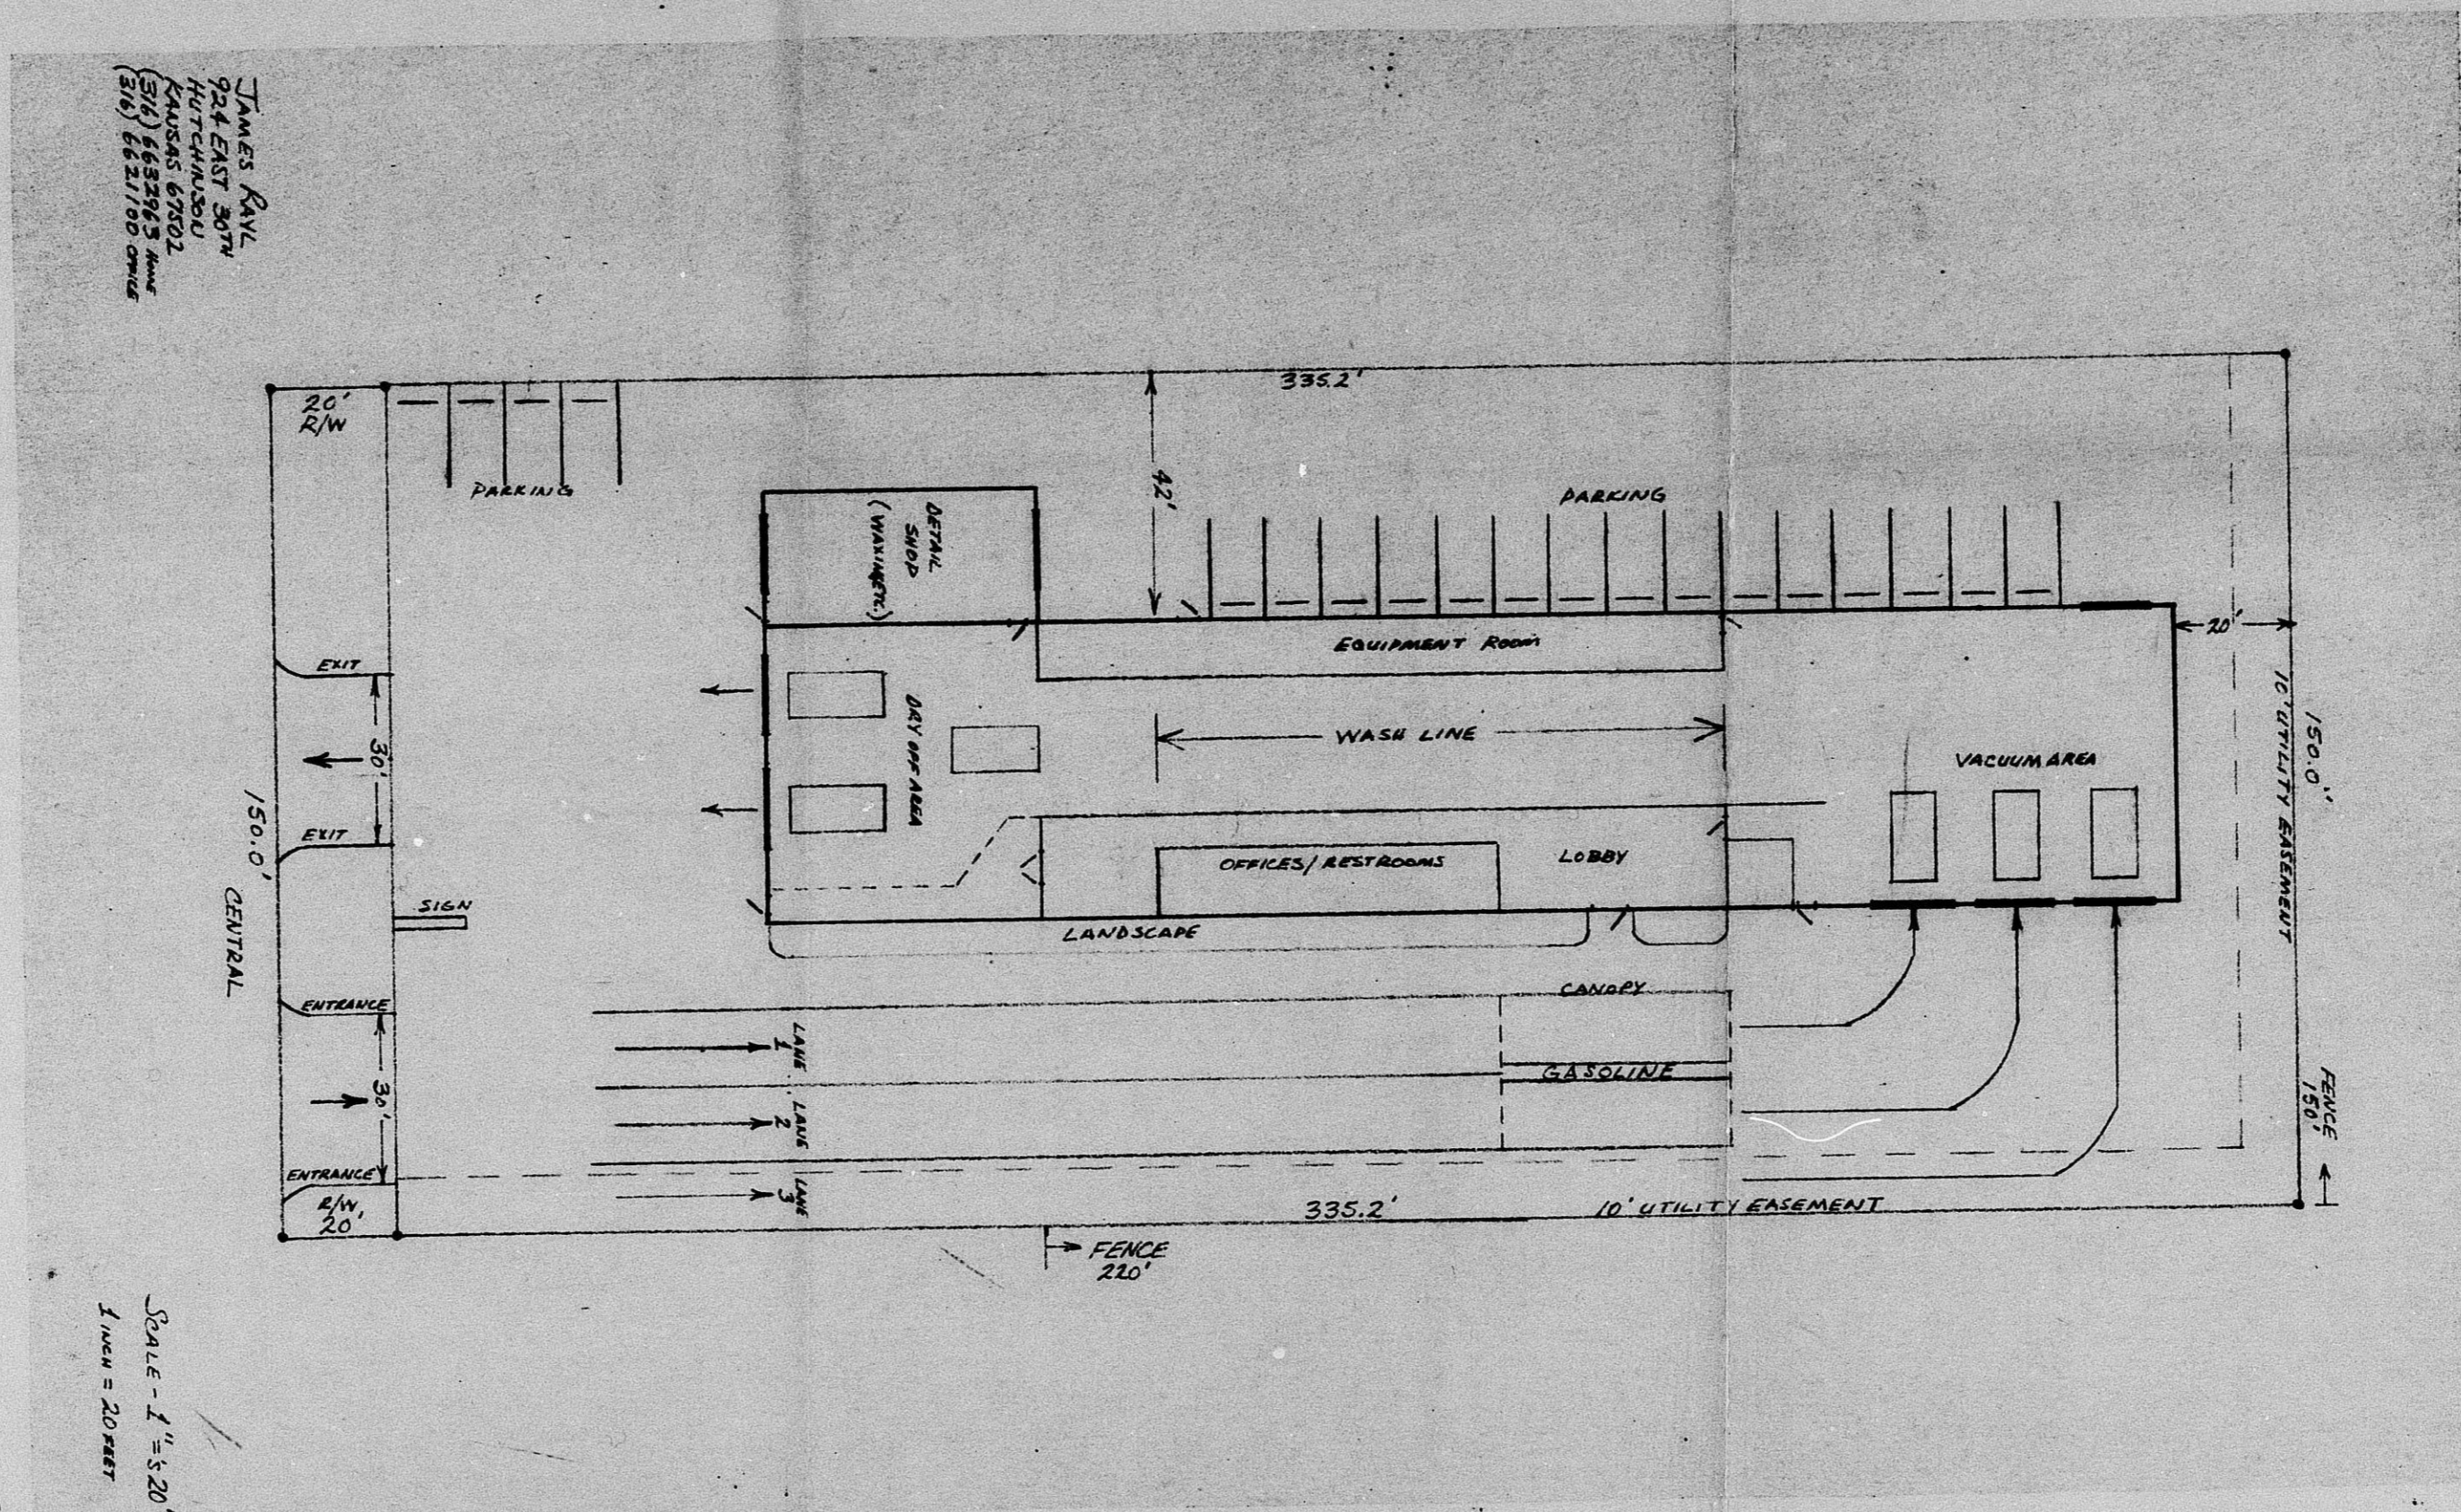

JAMES KYLE  
924 EAST 30TH  
MILWAUKEE, WIS.  
(514) 663-7923  
(514) 663-1100

Scale - 1" = 5'-0"  
1/4" = 20'-0"

824 287

JAMES RAYL  
 924 EAST 30TH  
 HUTCHINSON  
 KANSAS 67502  
 (316) 6622963 HOME  
 (316) 6621100 OFFICE

SCALE - 1" = 5' 20"  
 1/4" INCH = 20 FEET

BZA 2-97

JAMES RAYL  
 924 EAST 30TH  
 HUTCHINSON  
 KANSAS 67502  
 (316) 6622963 HOME  
 (316) 6621100 OFFICE

SCALE - 1" = 5' 20"  
 1/4" INCH = 20 FEET

BZA 2-97