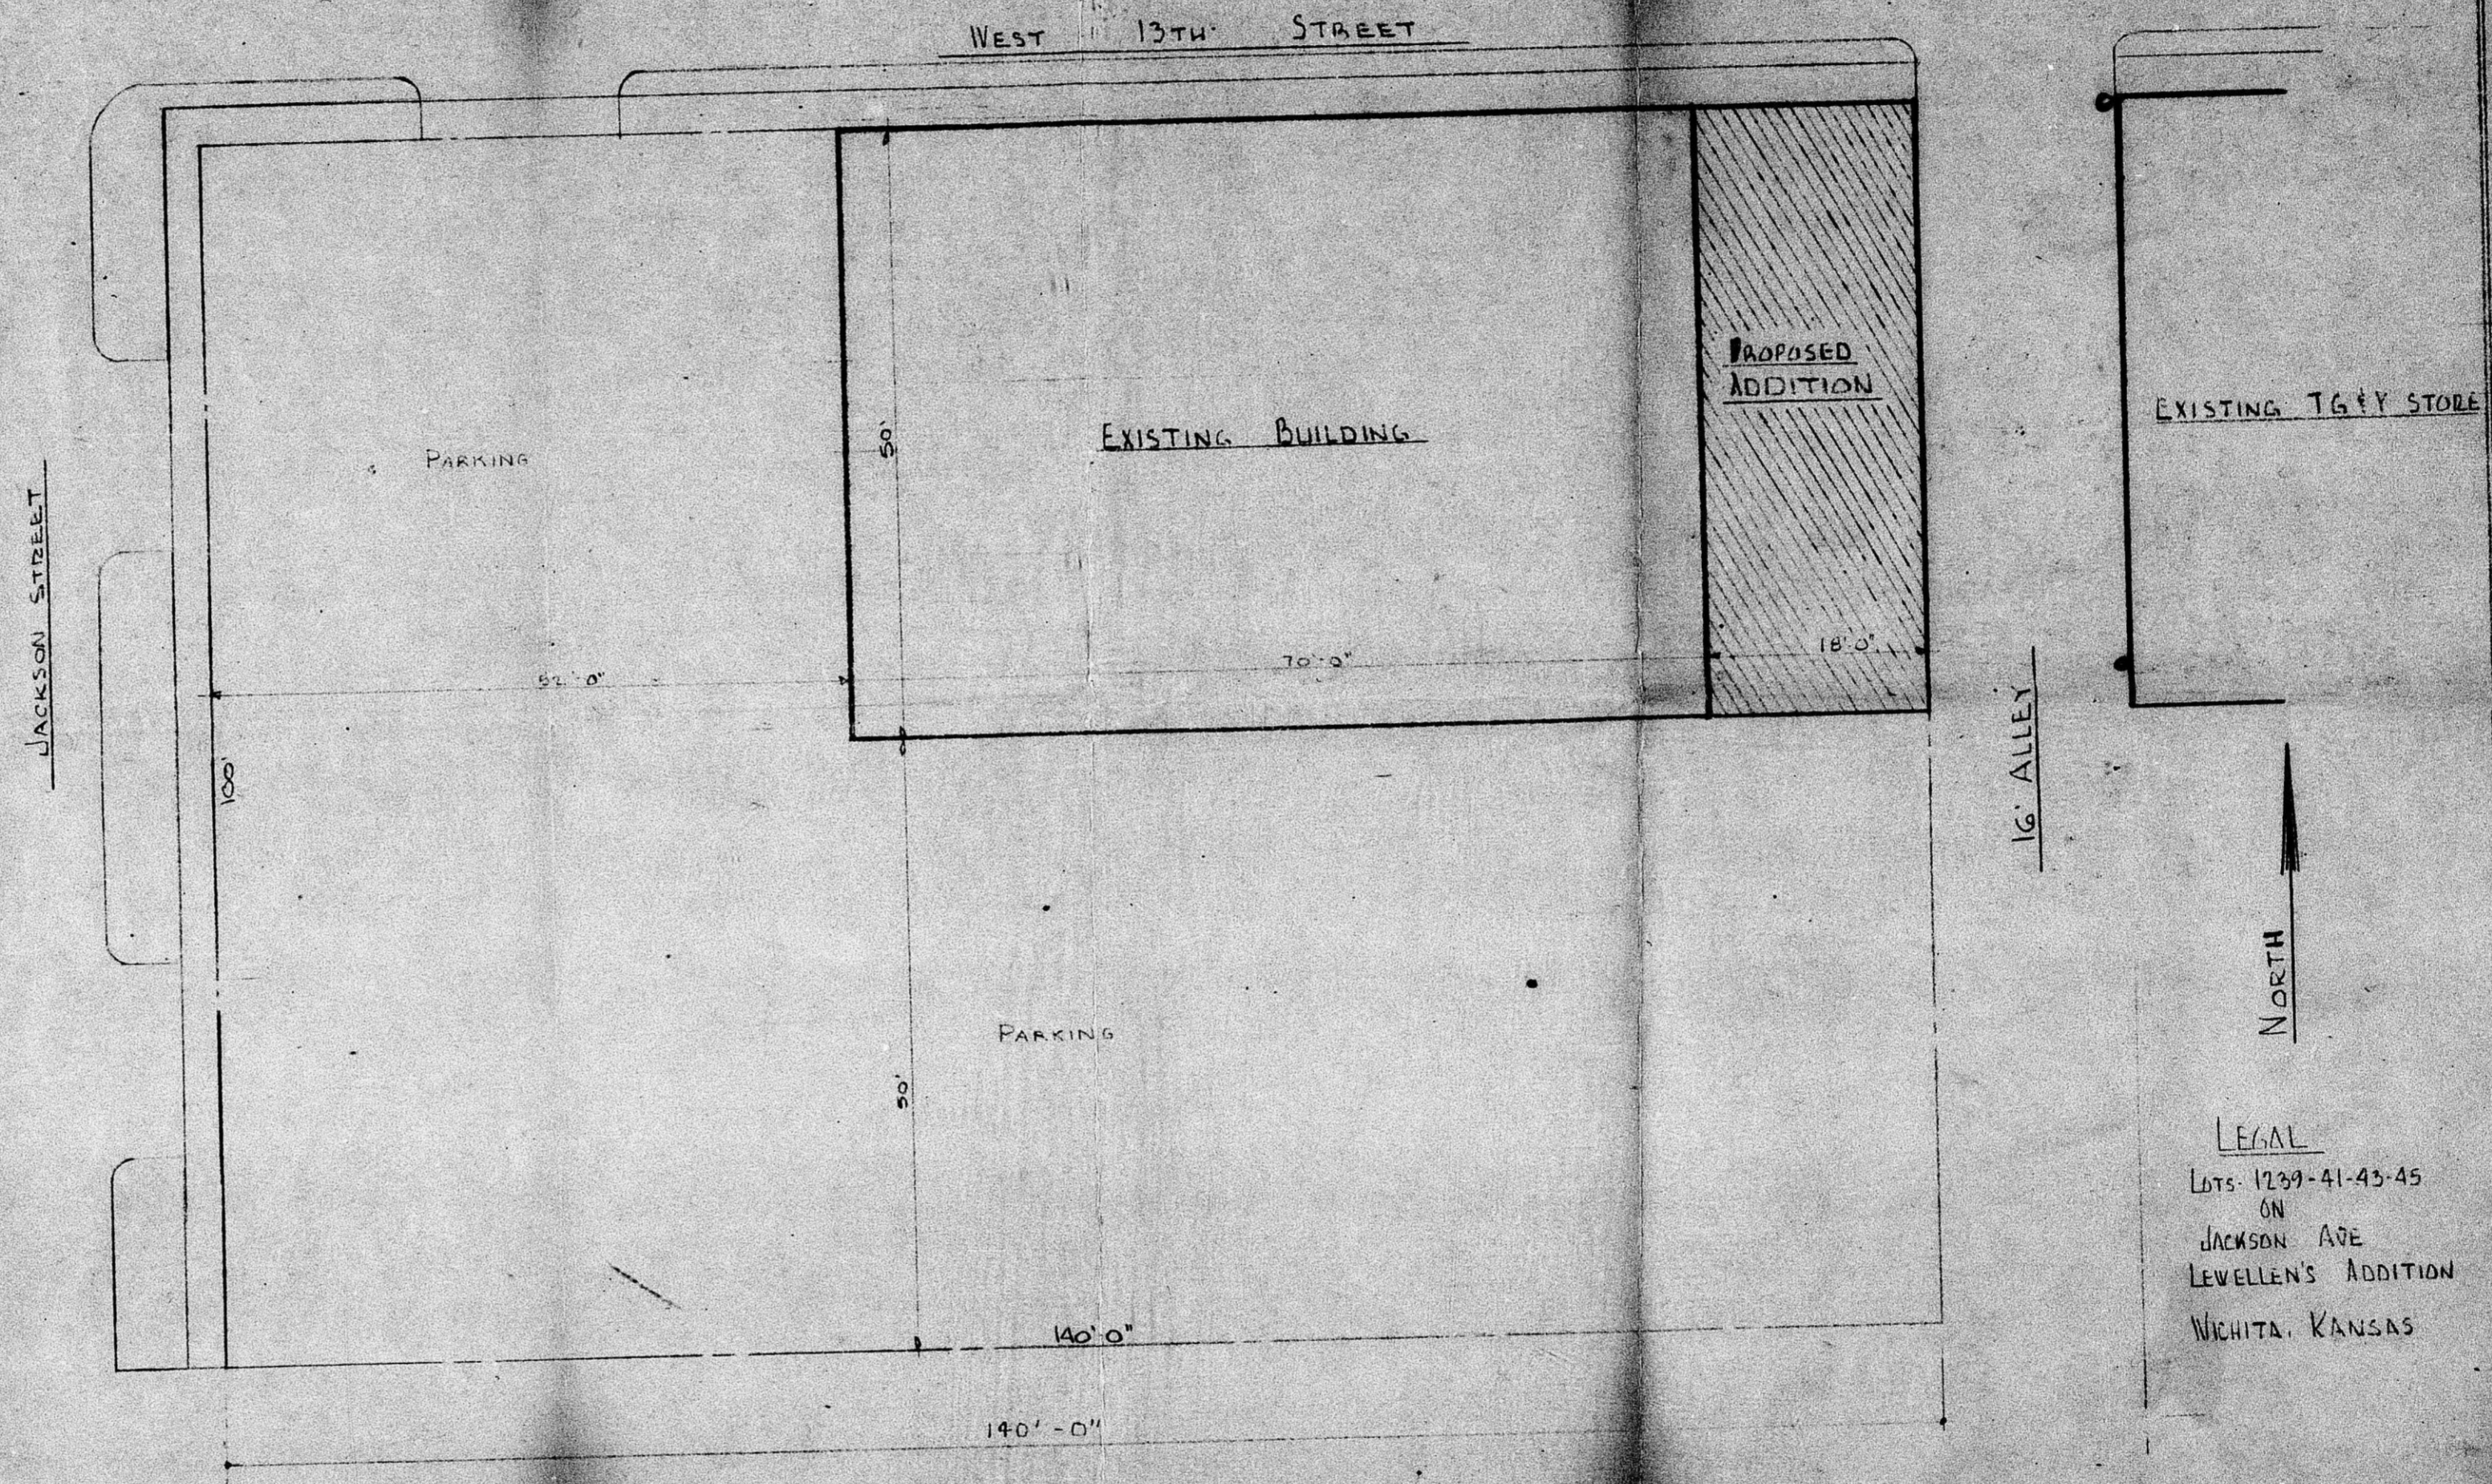

PLOT PLAN  
 SCALE 1"=10'-0"

FILMED FROM THE  
 ORIGINAL

**PLOT PLAN**  
SCALE 1" = 10'-0"

LEGAL  
LOTS 1239-41-43-45  
ON  
JACKSON AVE  
LEWELLEN'S ADDITION  
WICHITA, KANSAS