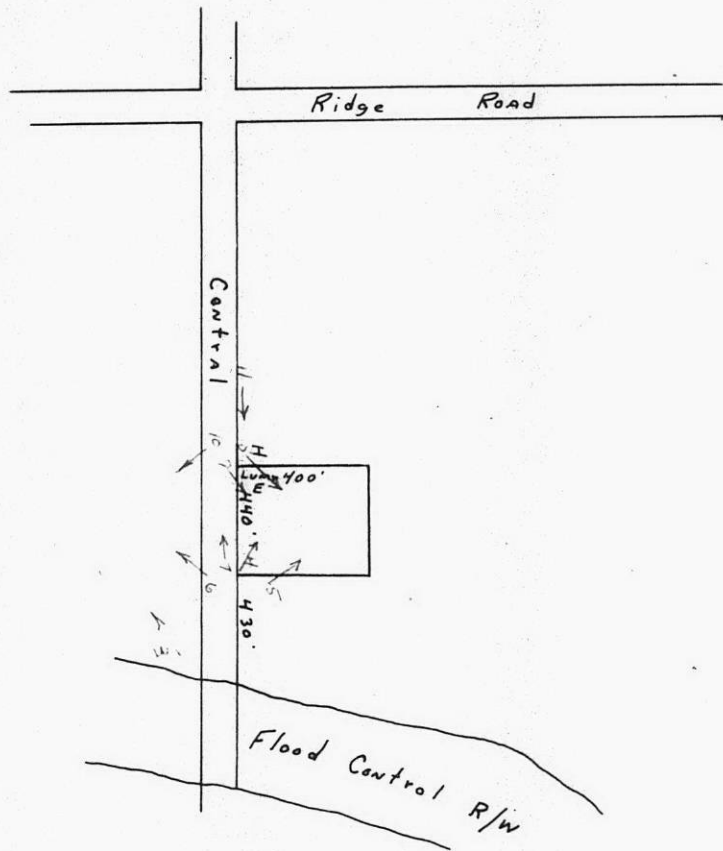

522-0022

522
522