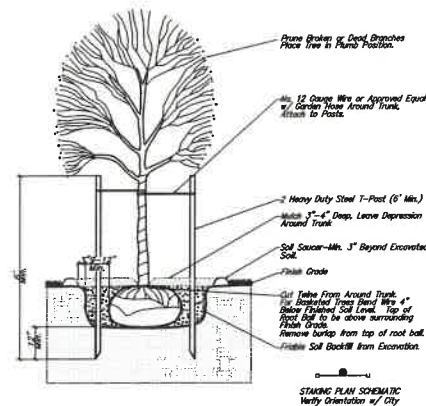

LEGAL DESCRIPTION

Part of Lots 7, 8, and 9, Sweetbriar Second Addition, an Addition to Wichita, Sedgewick County, Kansas

SITE INFORMATION

Total Area: ±42,312.6 sq. ft. (0.97 acres)
Disturbed Area: ±37,622.1 sq. ft. (0.86 acres)
Impervious Area, pre-const: ±40,122.6 sq. ft. (0.92 acres)
Impervious Area, post-const: ±35,548 sq. ft. (0.82 acres)

BENCHMARKS

Site Benchmark - 1
" " chiseled curb, middle west boundary.
Elevation = 1315.19 (NAVD 88)

Site Benchmark - 2
" " Cross chiseled in median.
Elevation = 1314.30 (NAVD 88)

KANSAS ONE CALL

Contractor shall be required to provide notice to Kansas One Call at 287-2470 a minimum of three (3) working days prior to any excavation or work adjacent to utilities.

Kansas One Call 1-800-DIG-SAFE