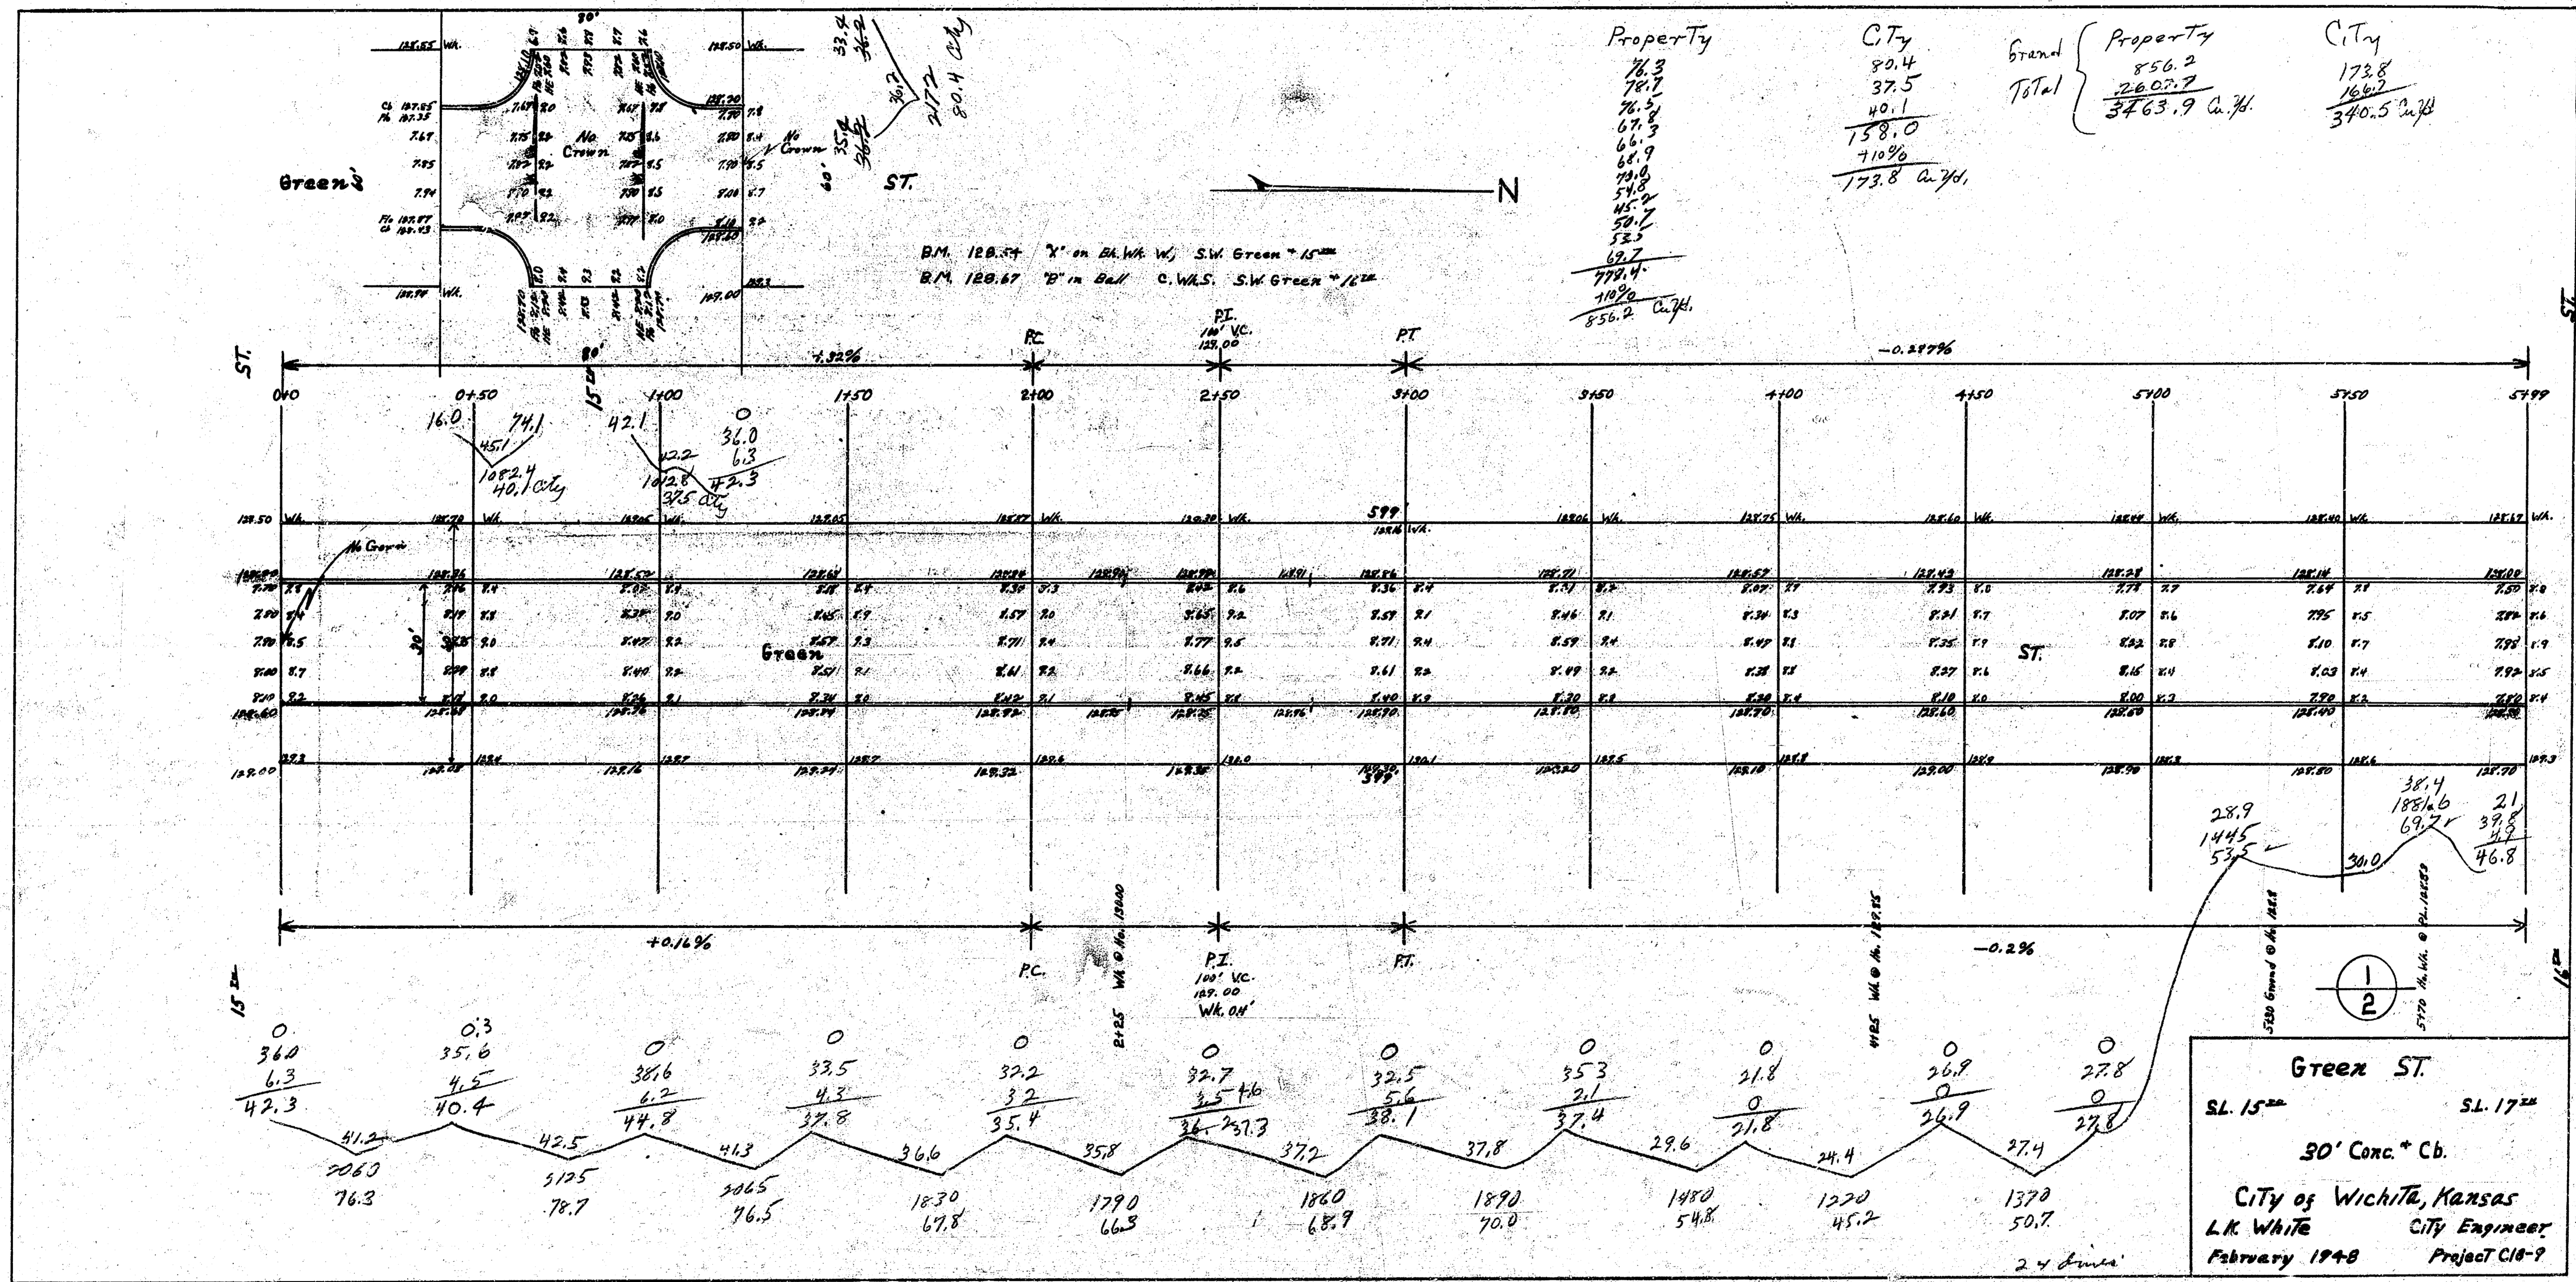

EA '66

BA 46

Property	City
137.0	83.8
187.8	29.1
235.4	38.6
252.0	148.15
276.1	+10.15.1
289.1	166.6 cu yds
288.7	
237.2	
237.1	
140.2	
145.7	
34.8	
2370.7	
+10.23.0	
2507.7 cu yds	

B.M. 129.70 N. 1/4 MS. 761 P. 16 S.W. Green + 1904
 B.M. 131.34 " 1/4 46 on W. @ 46. S.E. Green + 1904