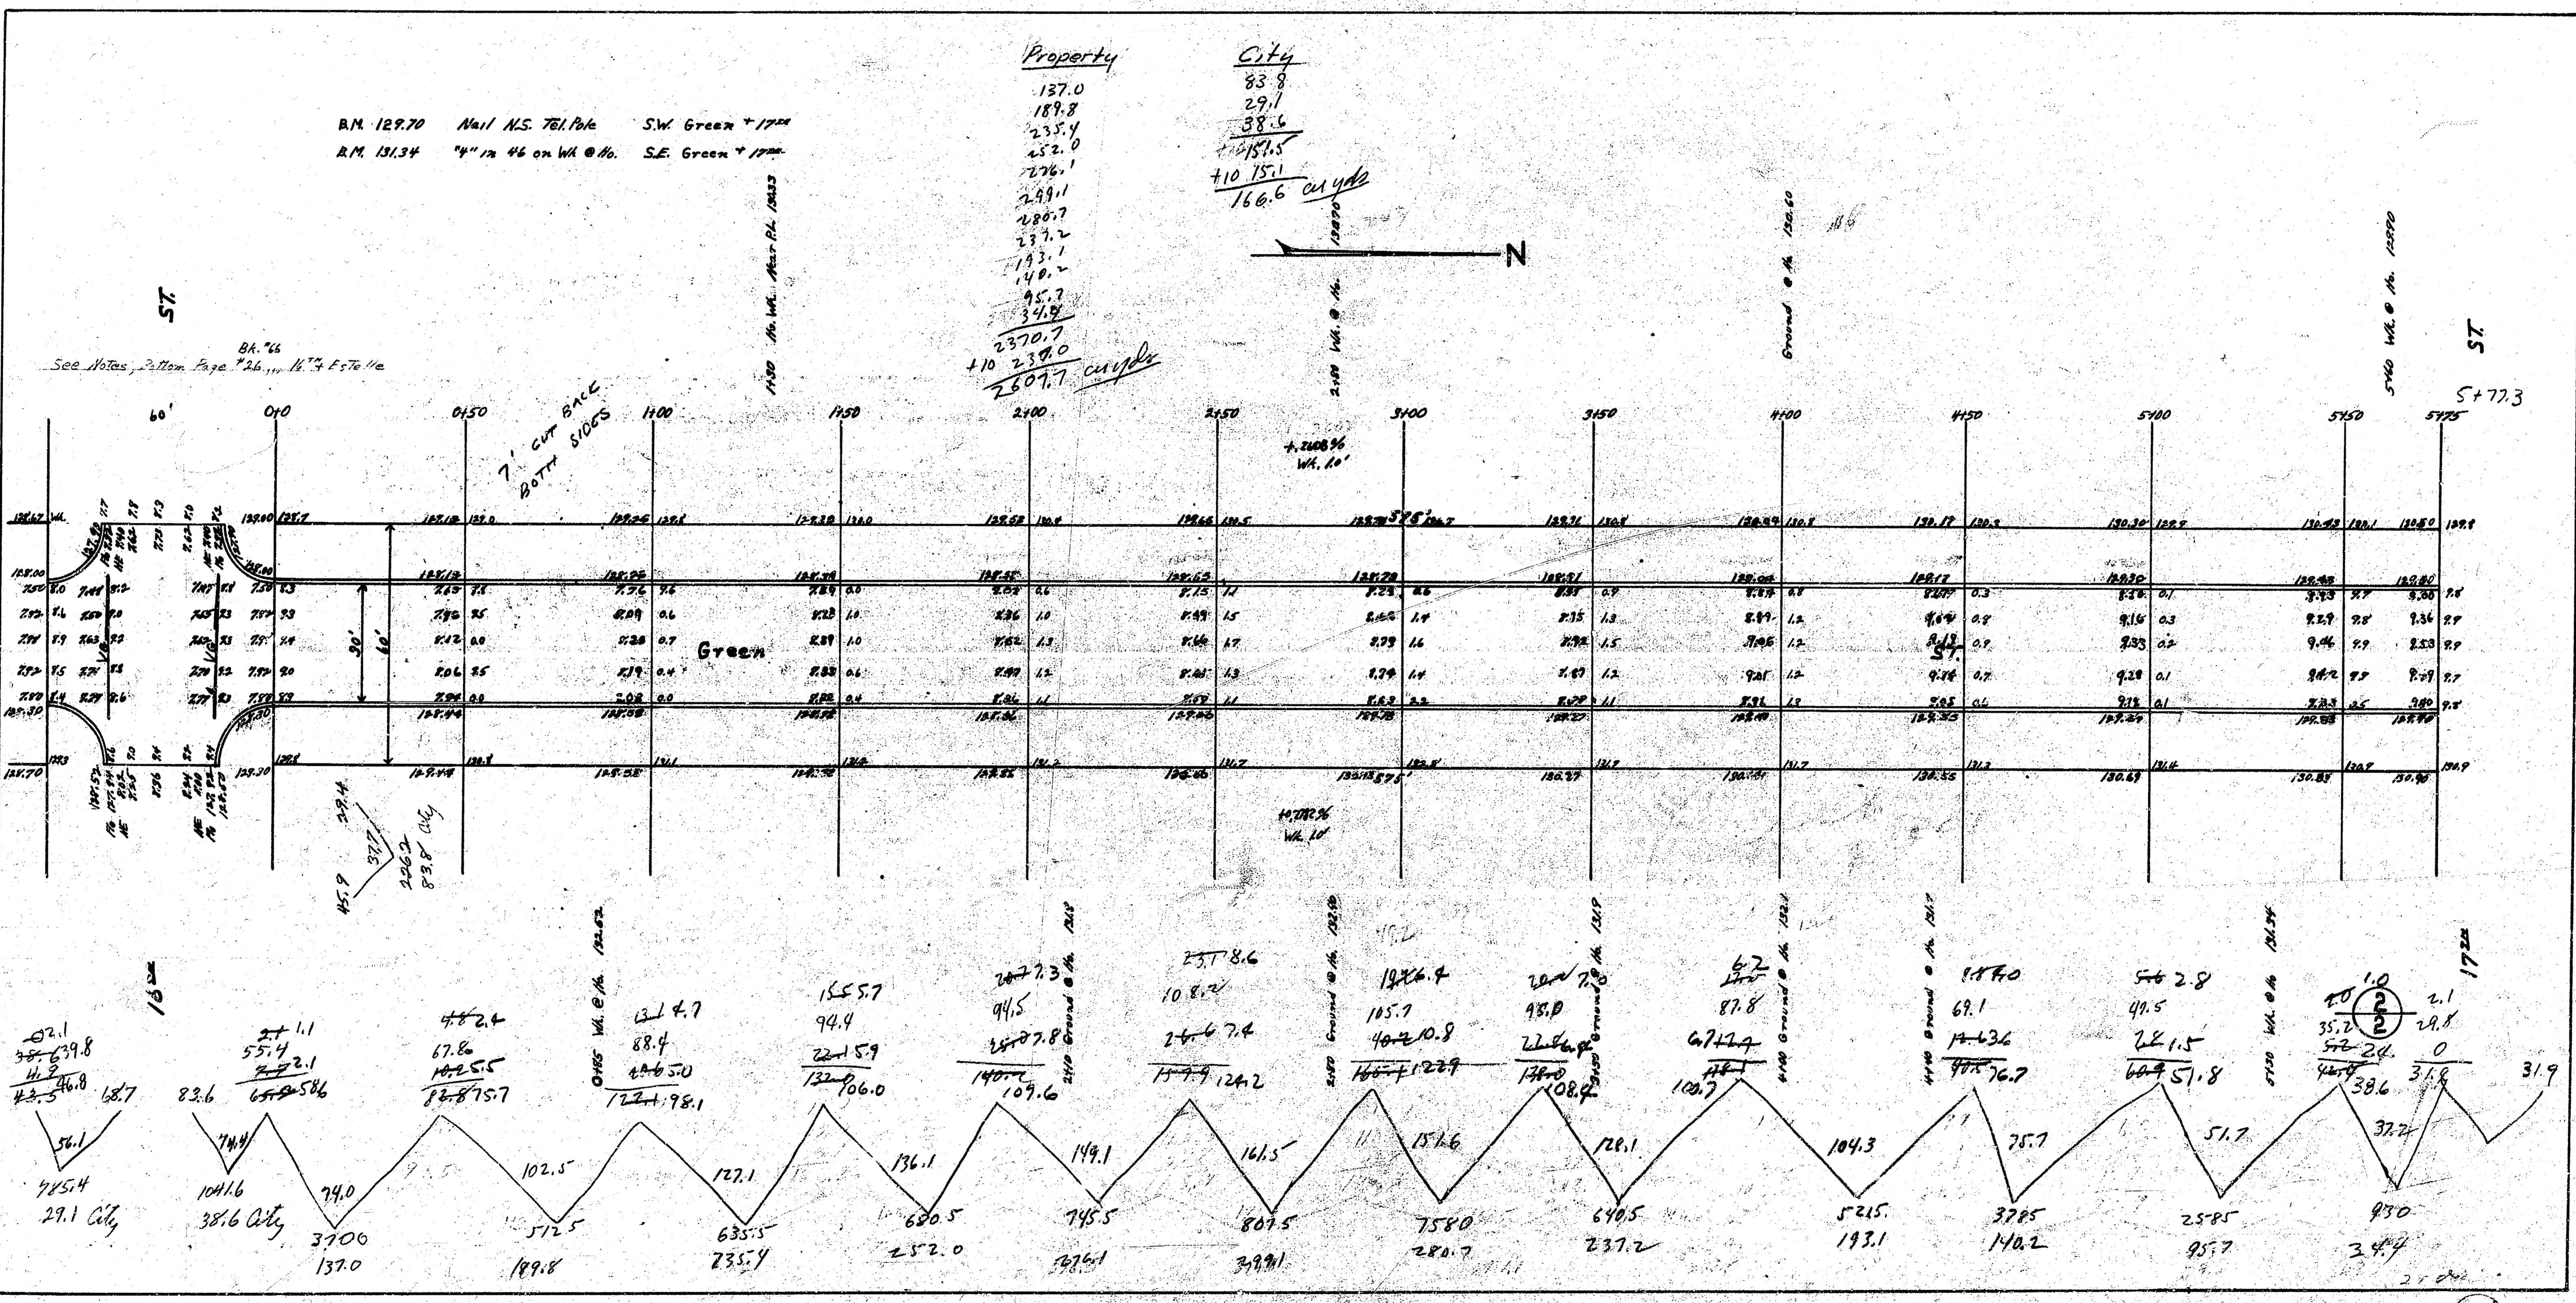

BA 46

Property	City
137.0	83.8
187.8	29.1
235.4	38.6
252.0	148.15
276.1	+10.15.1
289.1	166.6 cu yds
288.7	
237.2	
237.1	
140.2	
145.7	
34.8	
2370.7	
+10.23.0	
2507.7 cu yds	

B.M. 129.70 N. 1/4 MS. 761 P. 16 S.W. Green + 1904
B.M. 131.34 " 1/4 46 on W. @ 46. S.E. Green + 1904

4 155 1