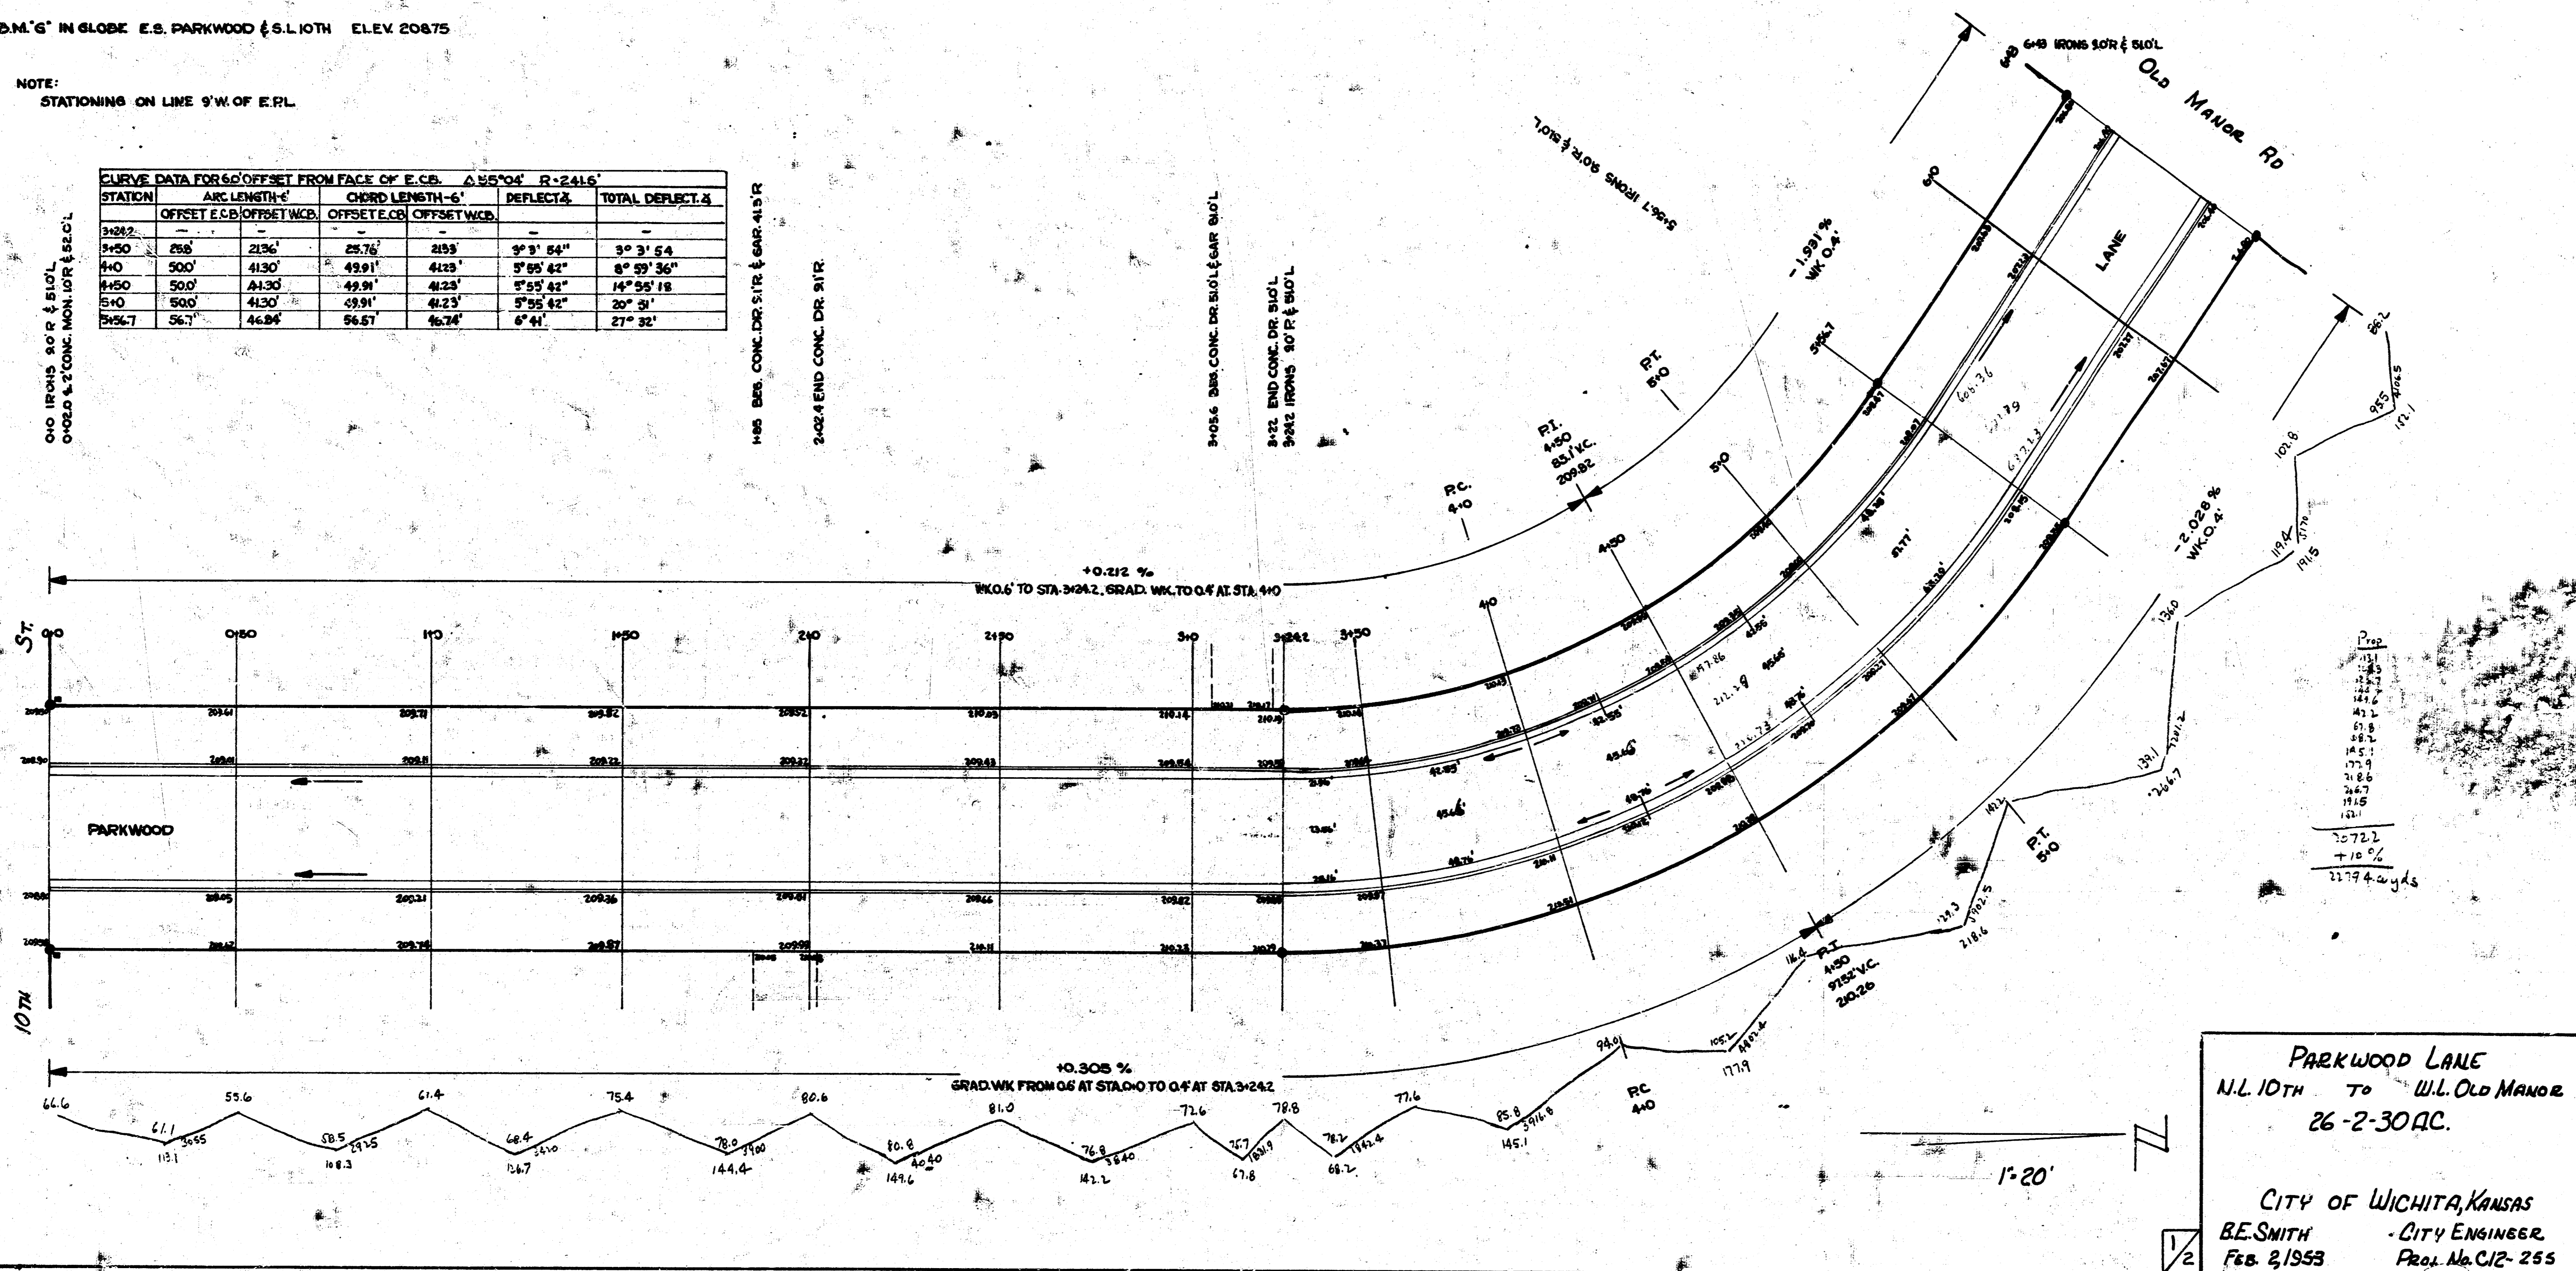

D.M.G. IN GLOBE E.S. PARKWOOD & S.L. 10TH ELEV. 20875

NOTE:
STATIONING ON LINE 9' W. OF E.R.L.

STATION	ARC LENGTH -'	CHORD LENGTH -'	DEFLECT. °	TOTAL DEFLECT. °
3+28.2	258	2136	25.74	2153
3+50	500	4130	49.91	4233
3+50	500	4130	49.91	4233
3+50	500	4130	49.91	4233
3+56.7	56.7	4686	56.51	46.24

0+0 IRONS 50' & 51' 1/2"
0+0 & 2' CONC. MON. OR 1/2" & 2"

1+45.5 END CONC. DR. 31" & 31" & 31"

2+45.4 END CONC. DR. 31"

3+05.6 END CONC. DR. 31" & 31" & 31"

3+42.1 END CONC. DR. 31" & 31" & 31"

PARKWOOD LANE
N.L. 10TH TO W.L. OLD MANOR
26-2-30 AC.
CITY OF WICHITA, KANSAS
B.E. SMITH - CITY ENGINEER
FEB. 2, 1953 - PROJ. No. C12-255