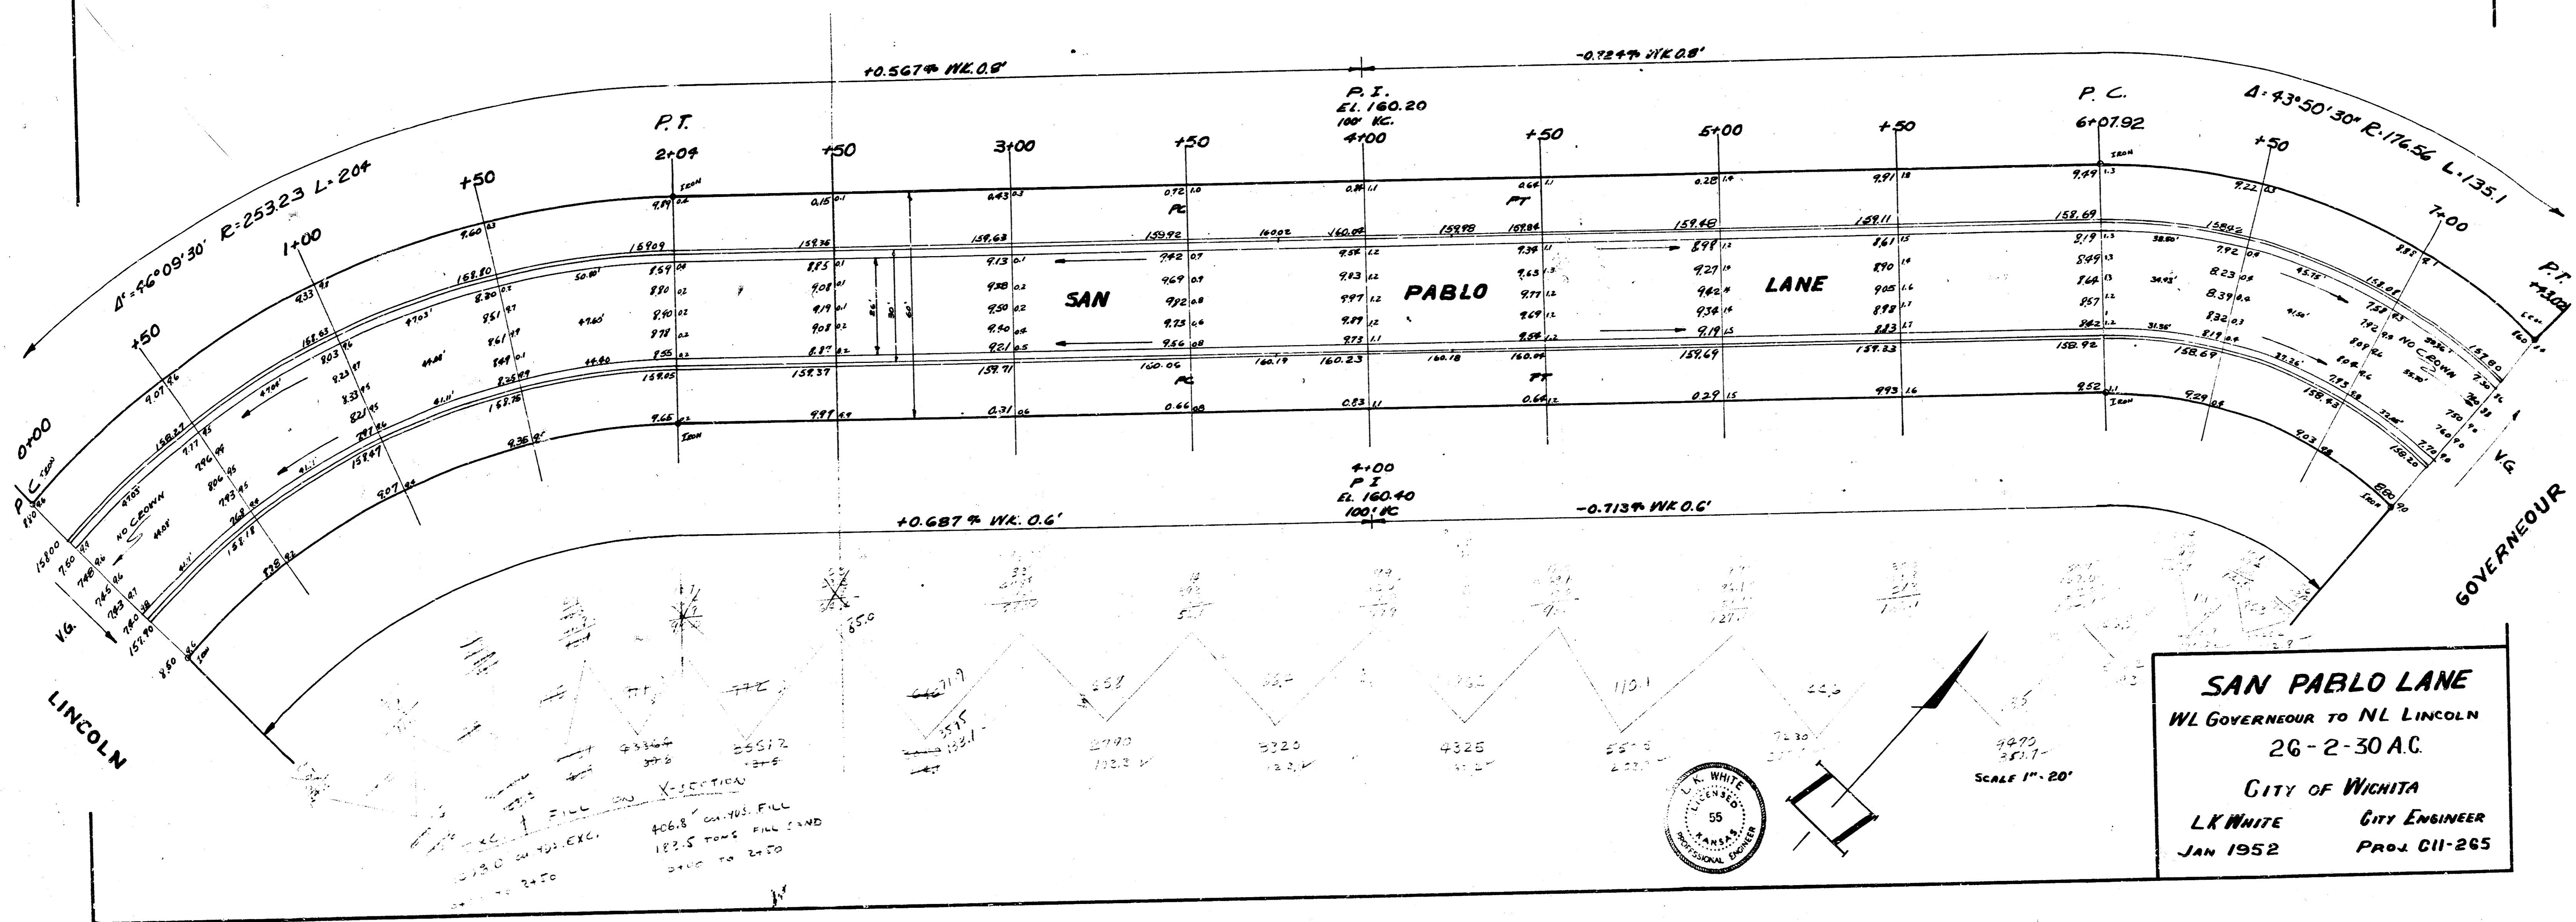

CHM-81

B.M. 160.91 S. in M.H. 150' S. SAN PABLO NEAR N.L. GOVERNEUR
B.M. 160.33 B. in RITCHIE, W. CO. COTTONWOOD, N.L. BOYAL
B.M. 164.213 X on C. of WEST HEADHALL CMP. CULY. S.S. KELLOGG E.S. GOVERNEUR

STATIONING ON W & N PL

SCALE 1" = 20'