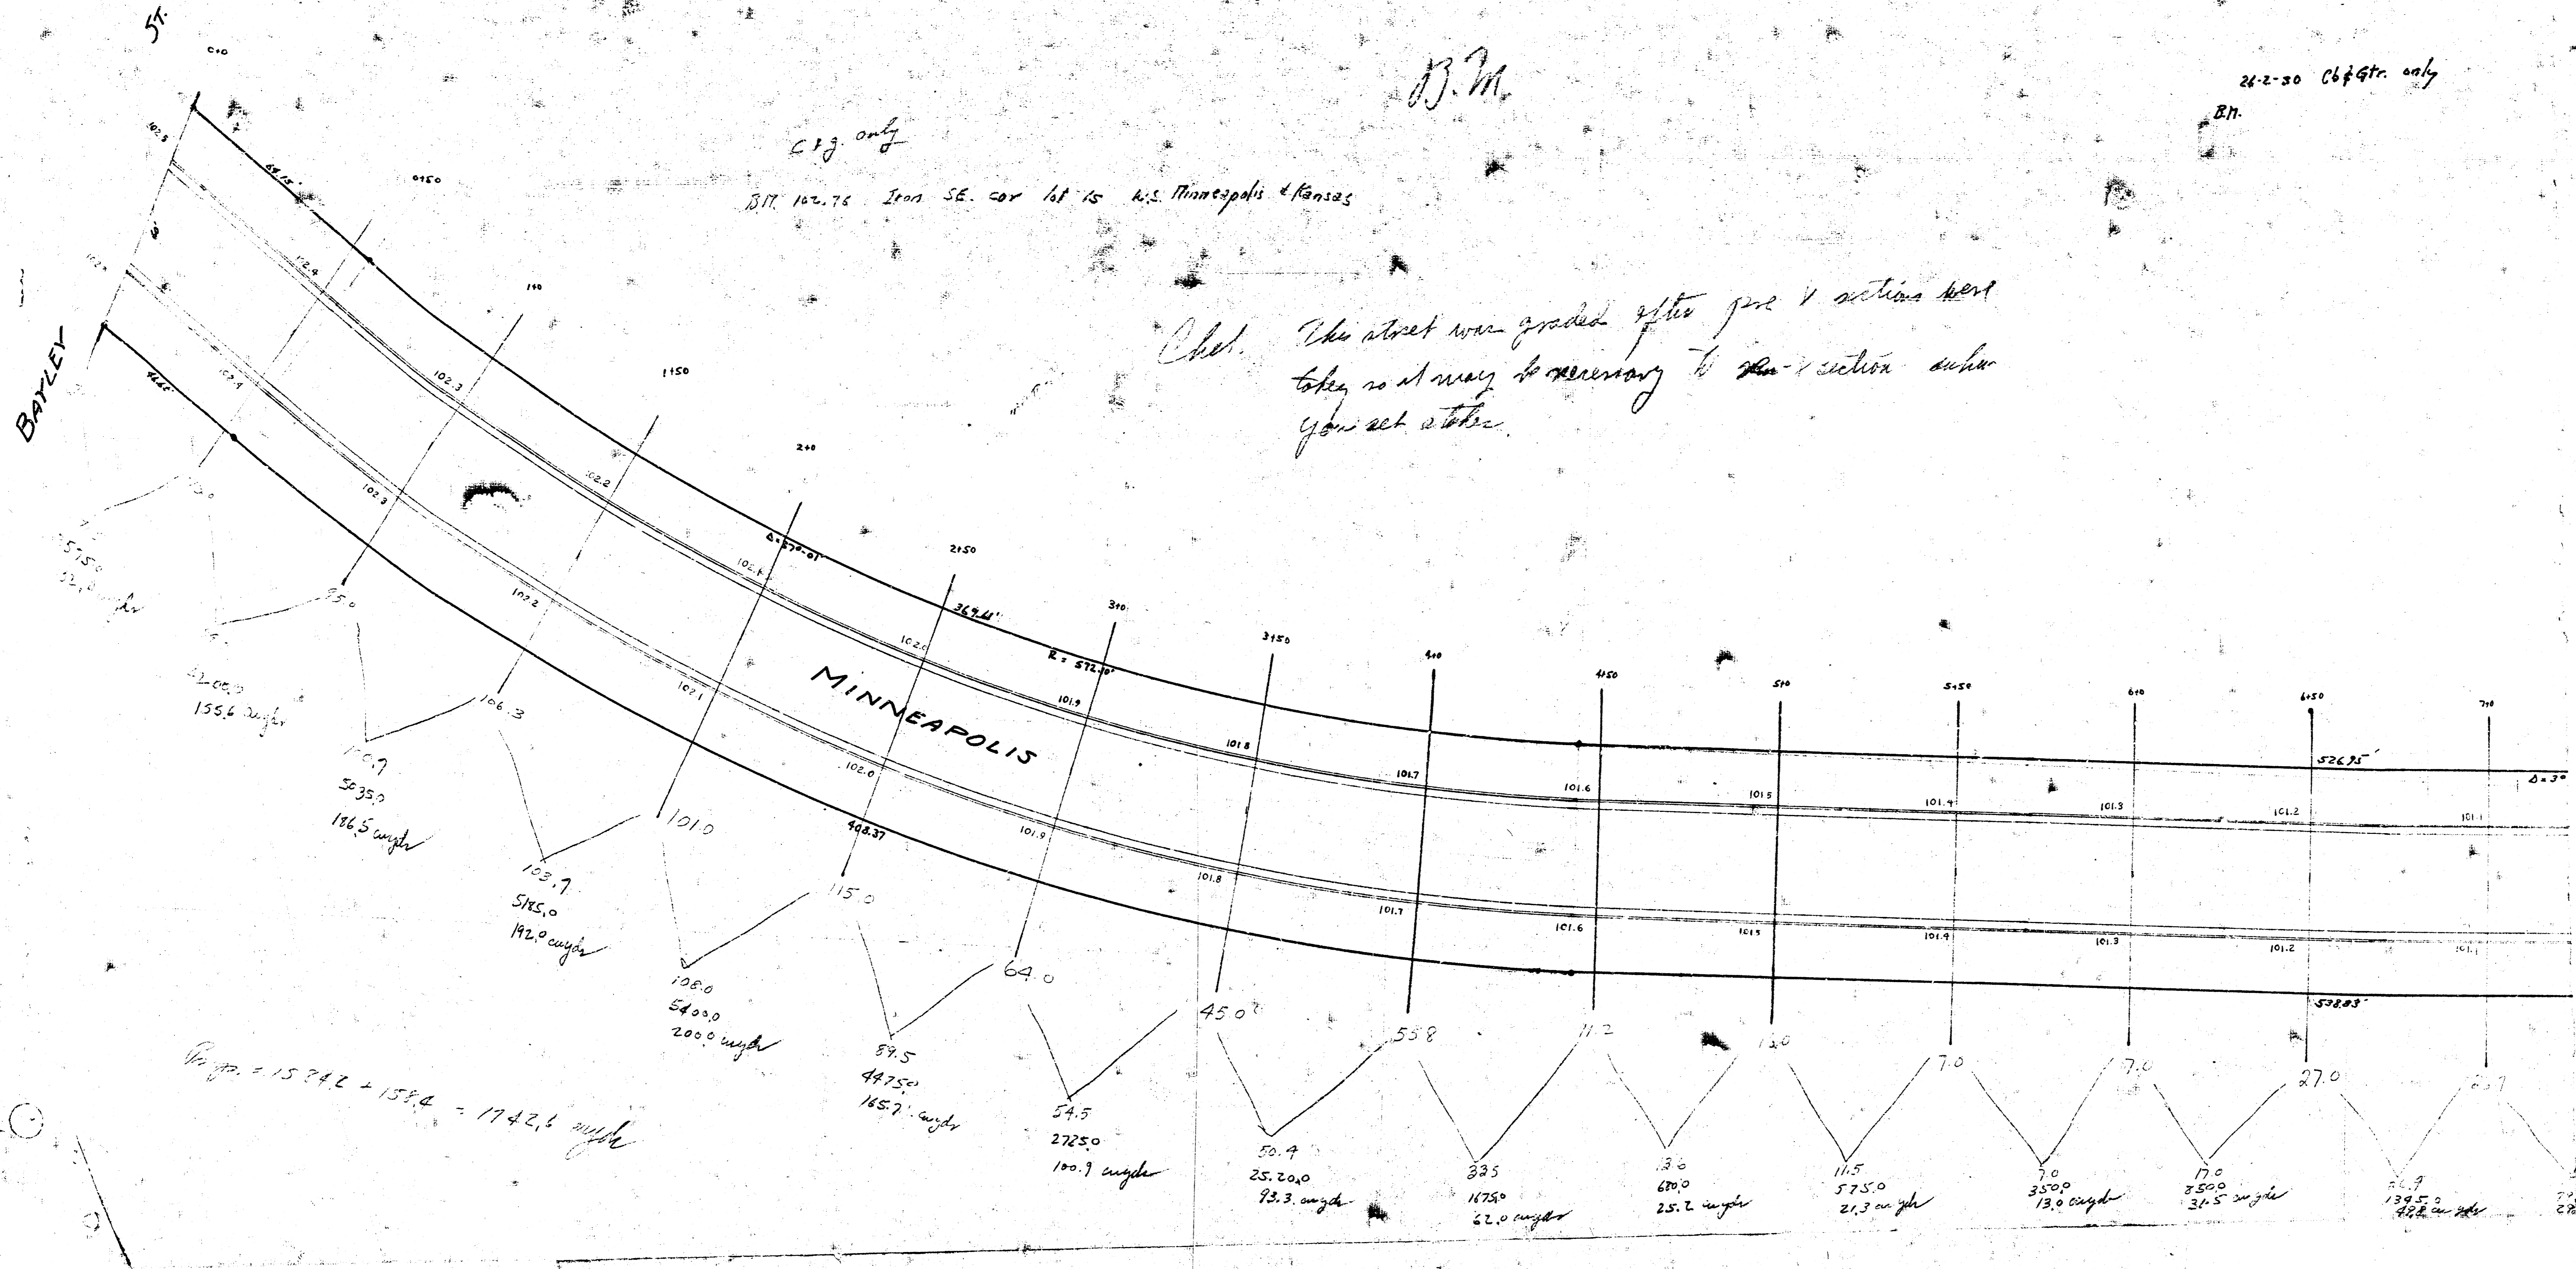

Minneapolis - W. Lincoln to W. Bayley

B.M.

26-2-20 Cl & Str. only
B.M.

Cl & Str. only

B.M. 102.76 Iron S.E. cor 1st 15 W.S. Minneapolis & Kansas

Chk. This street was graded after the first section was taken so it may be necessary to re-section when you set it back.