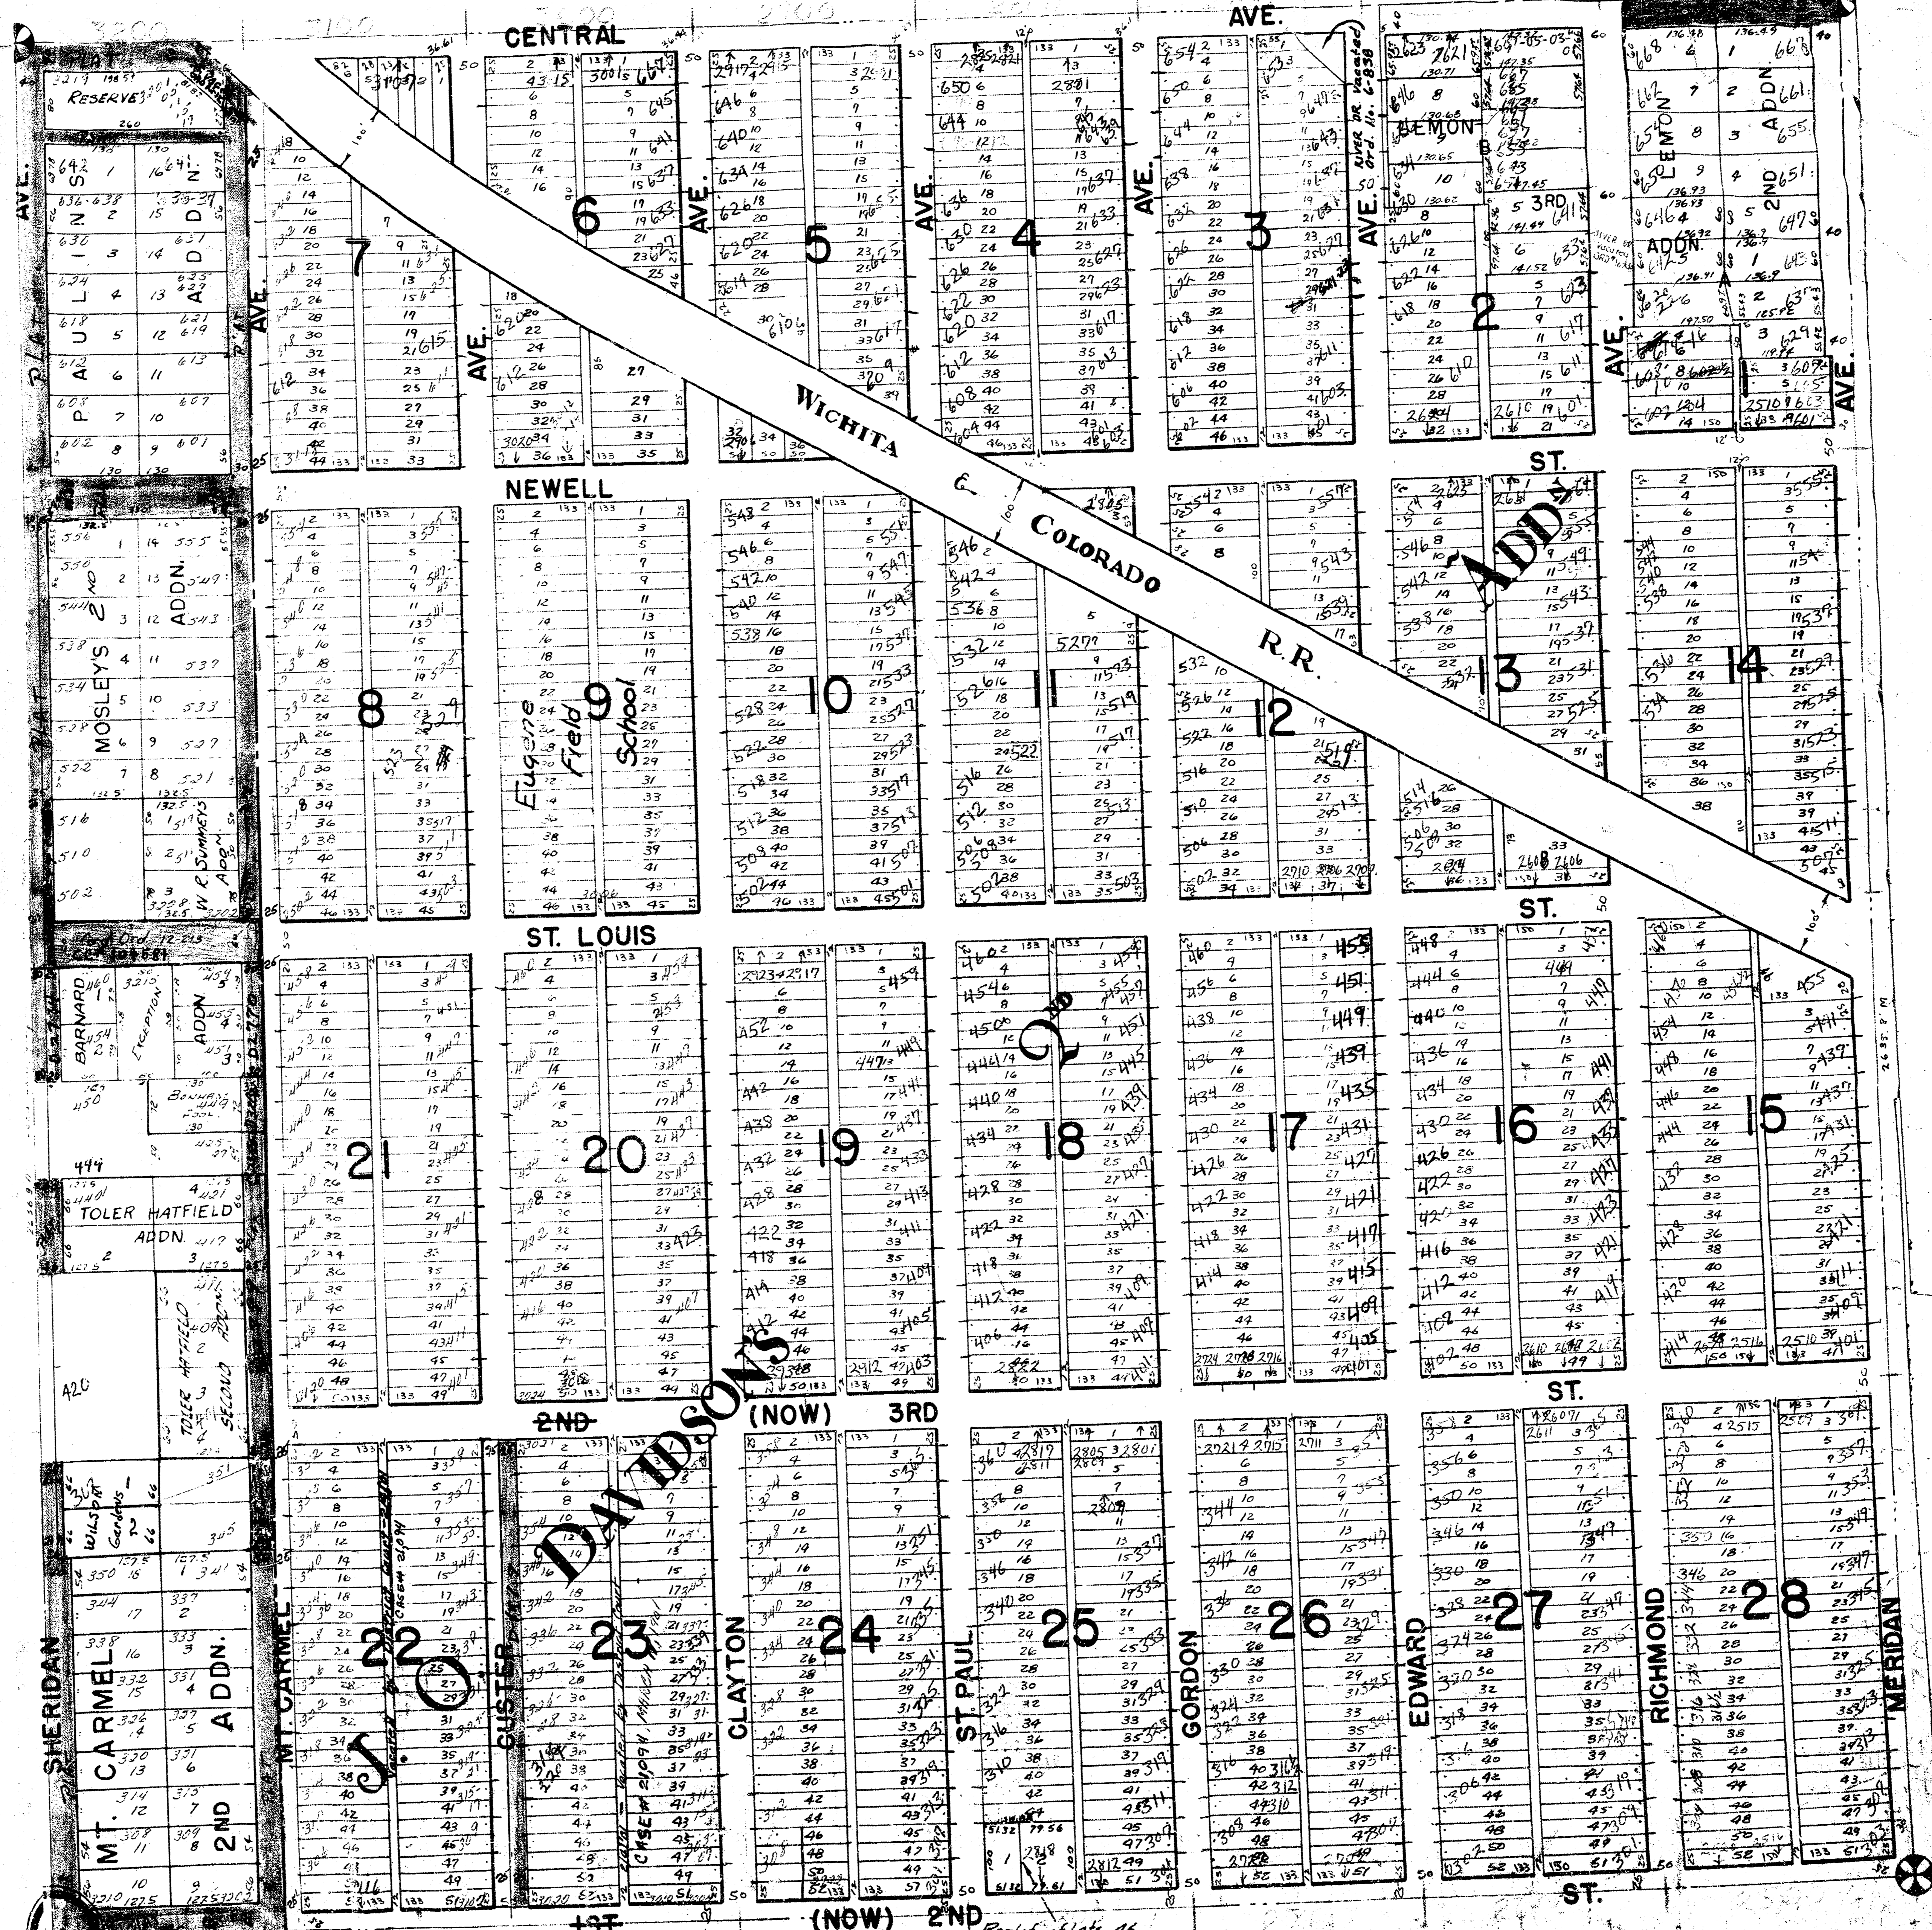

# N.E. QUARTER SEC. 24, TWP. 27 S. R.1.W.

CENTRAL AVE.

AVE.

NEWELL

ST. LOUIS

END (NOW) 3RD

SHERIDAN

CARMEL

CLAYTON

ST PAUL

GORDON

EDWARD

RICHMOND

MERIDIAN

WICHITA COLORADO R.R.

Plat of Lots 46  
J.O. Davidson's 2nd Addn