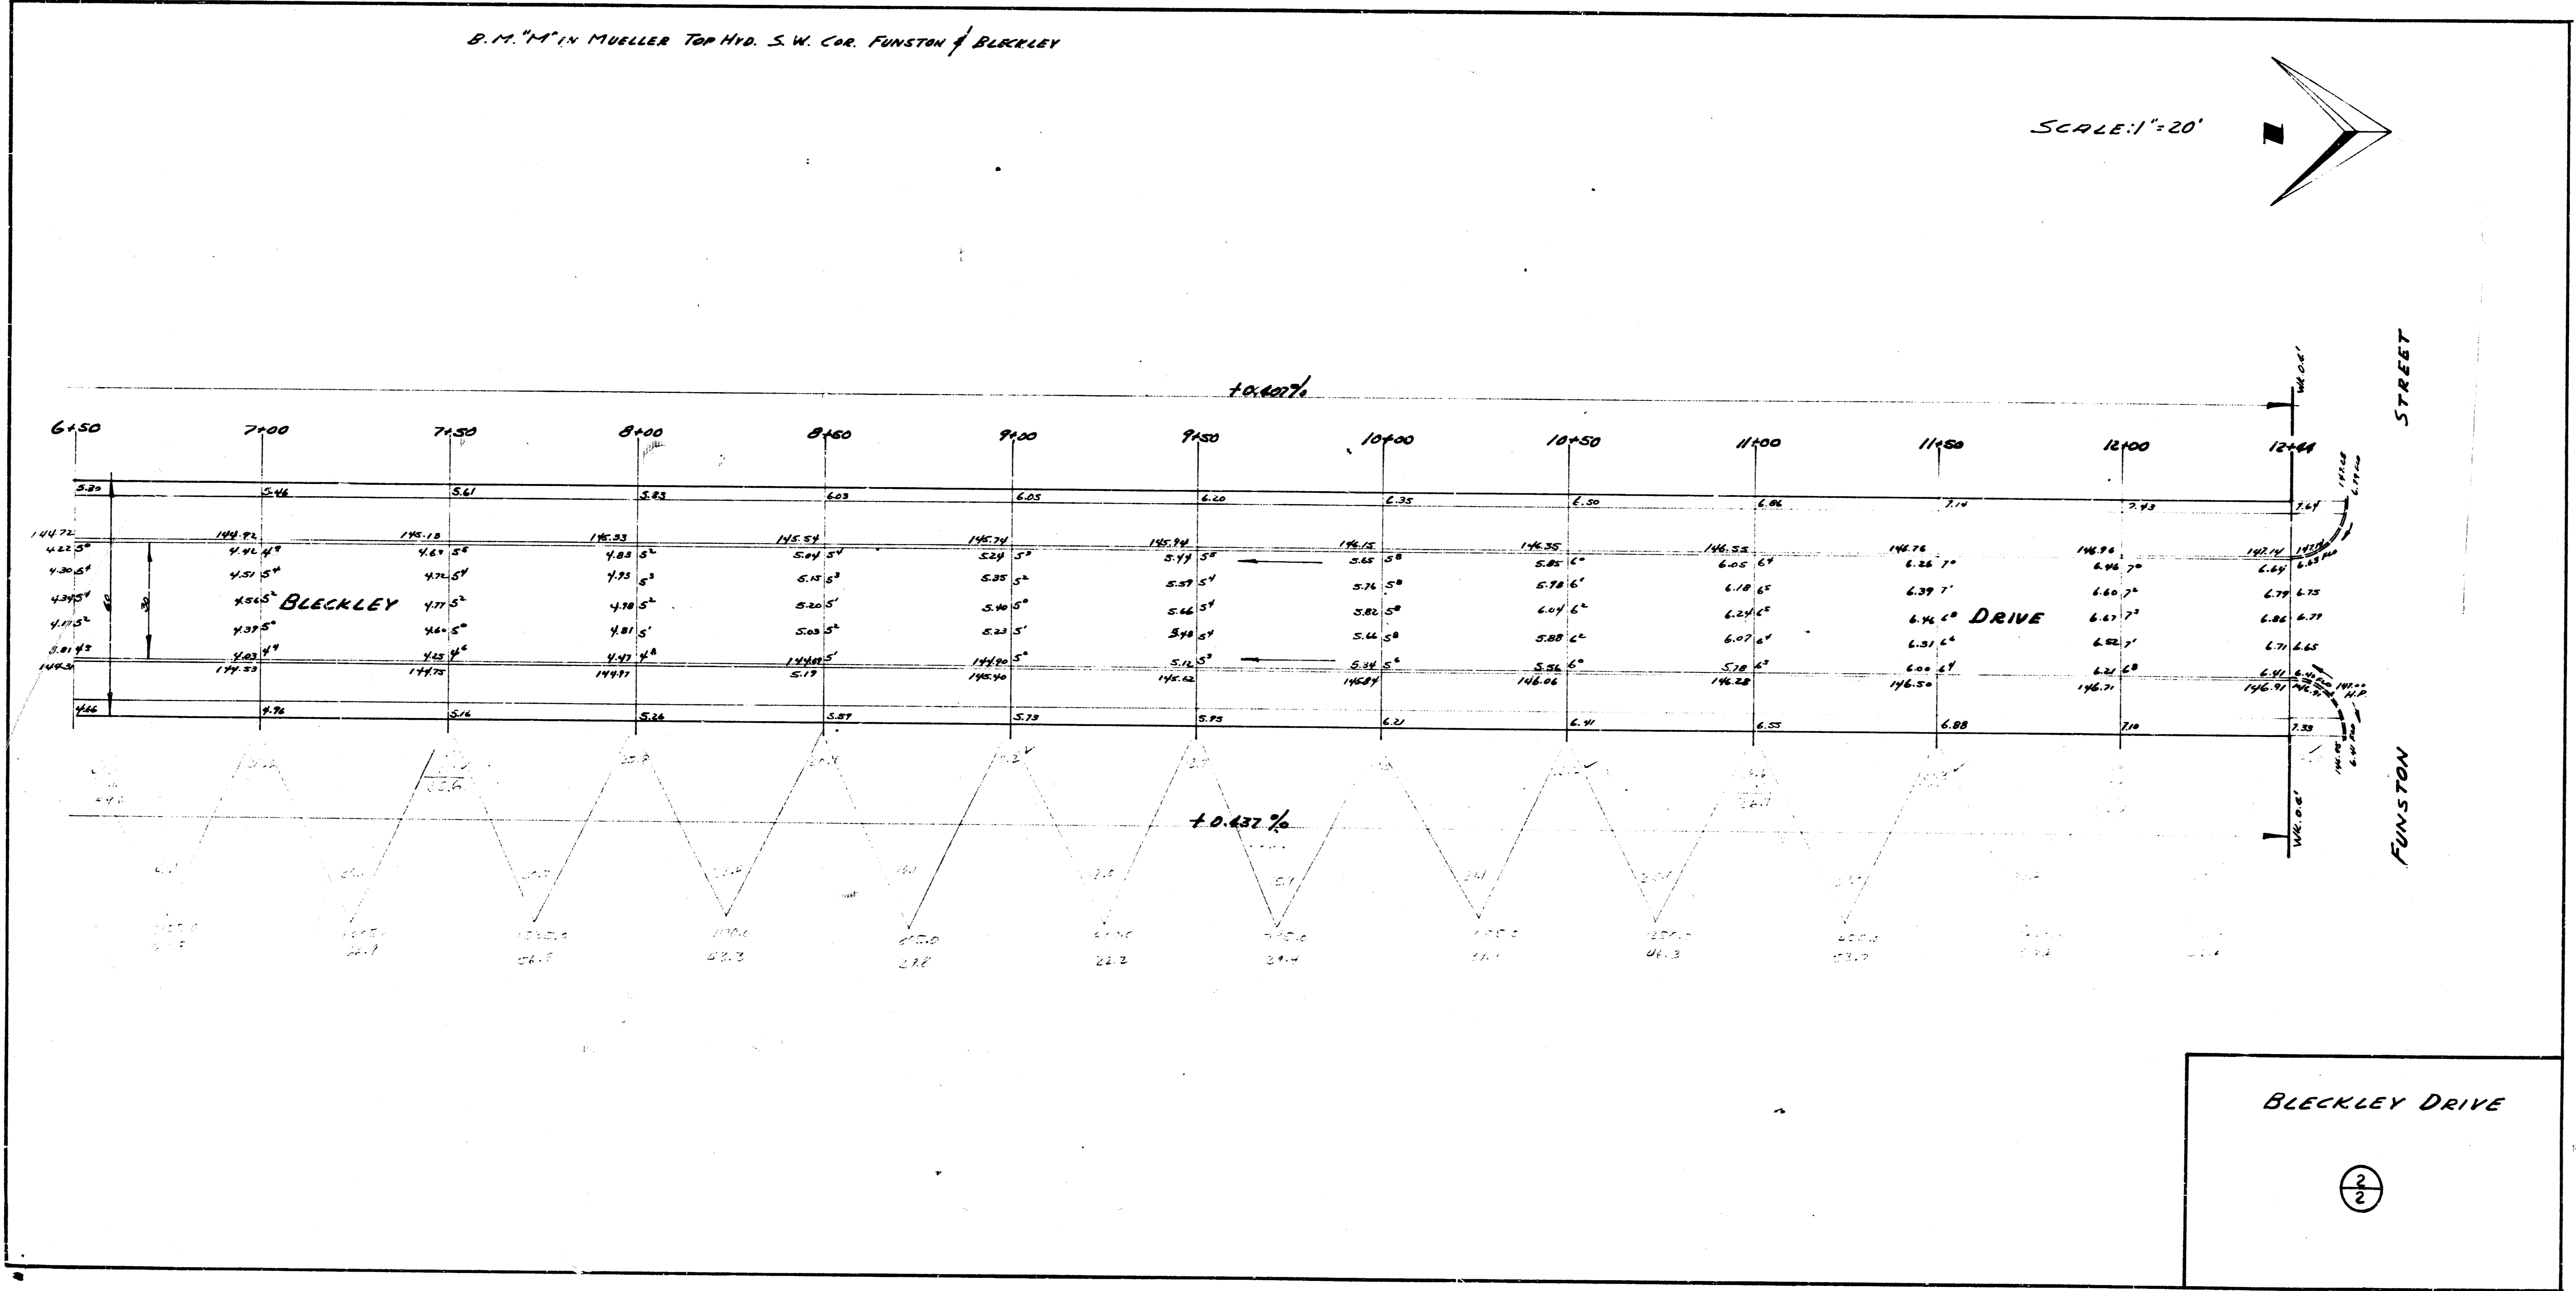

D. M. "M" IN MUELLER TOP HD. S.W. COR. FUNSTON & BLECKLEY

SCALE: 1" = 20'

BLECKLEY DRIVE
 2