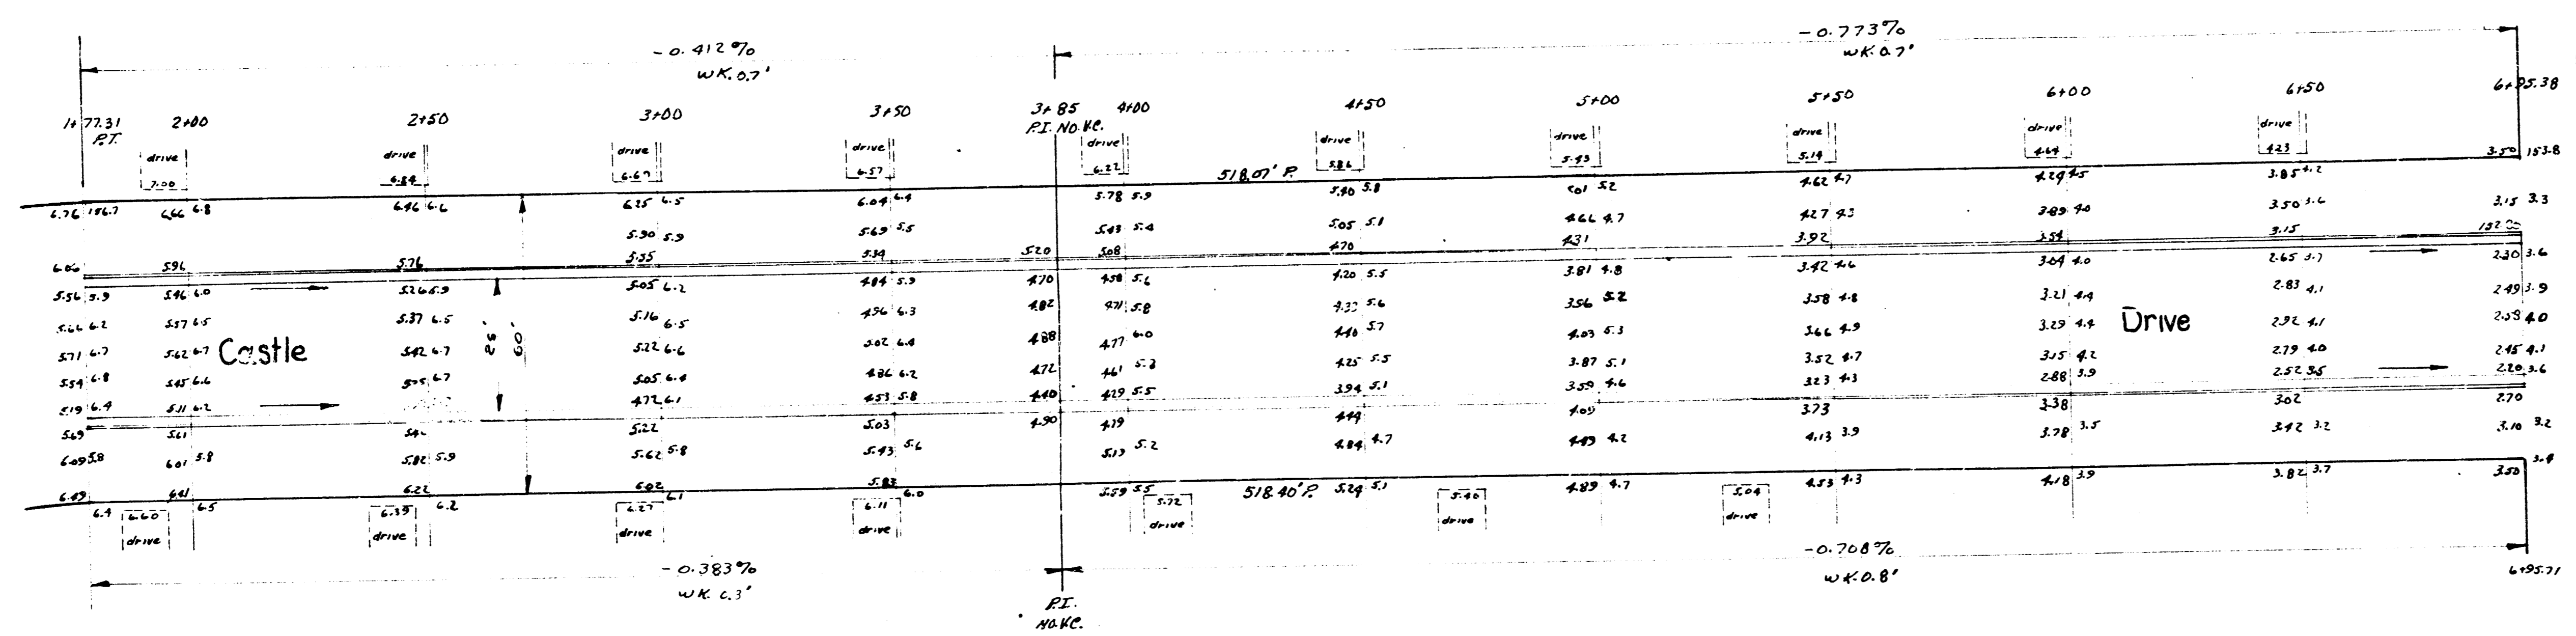

Map 3

B.M. 158.32 ~ M in Mueller, fire plug, S.W. corner Pieridge & Castle Drive.
B.M. 155.50 ~ S.E. corner porch No. 5838 Castle Drive.

CASTLE DRIVE