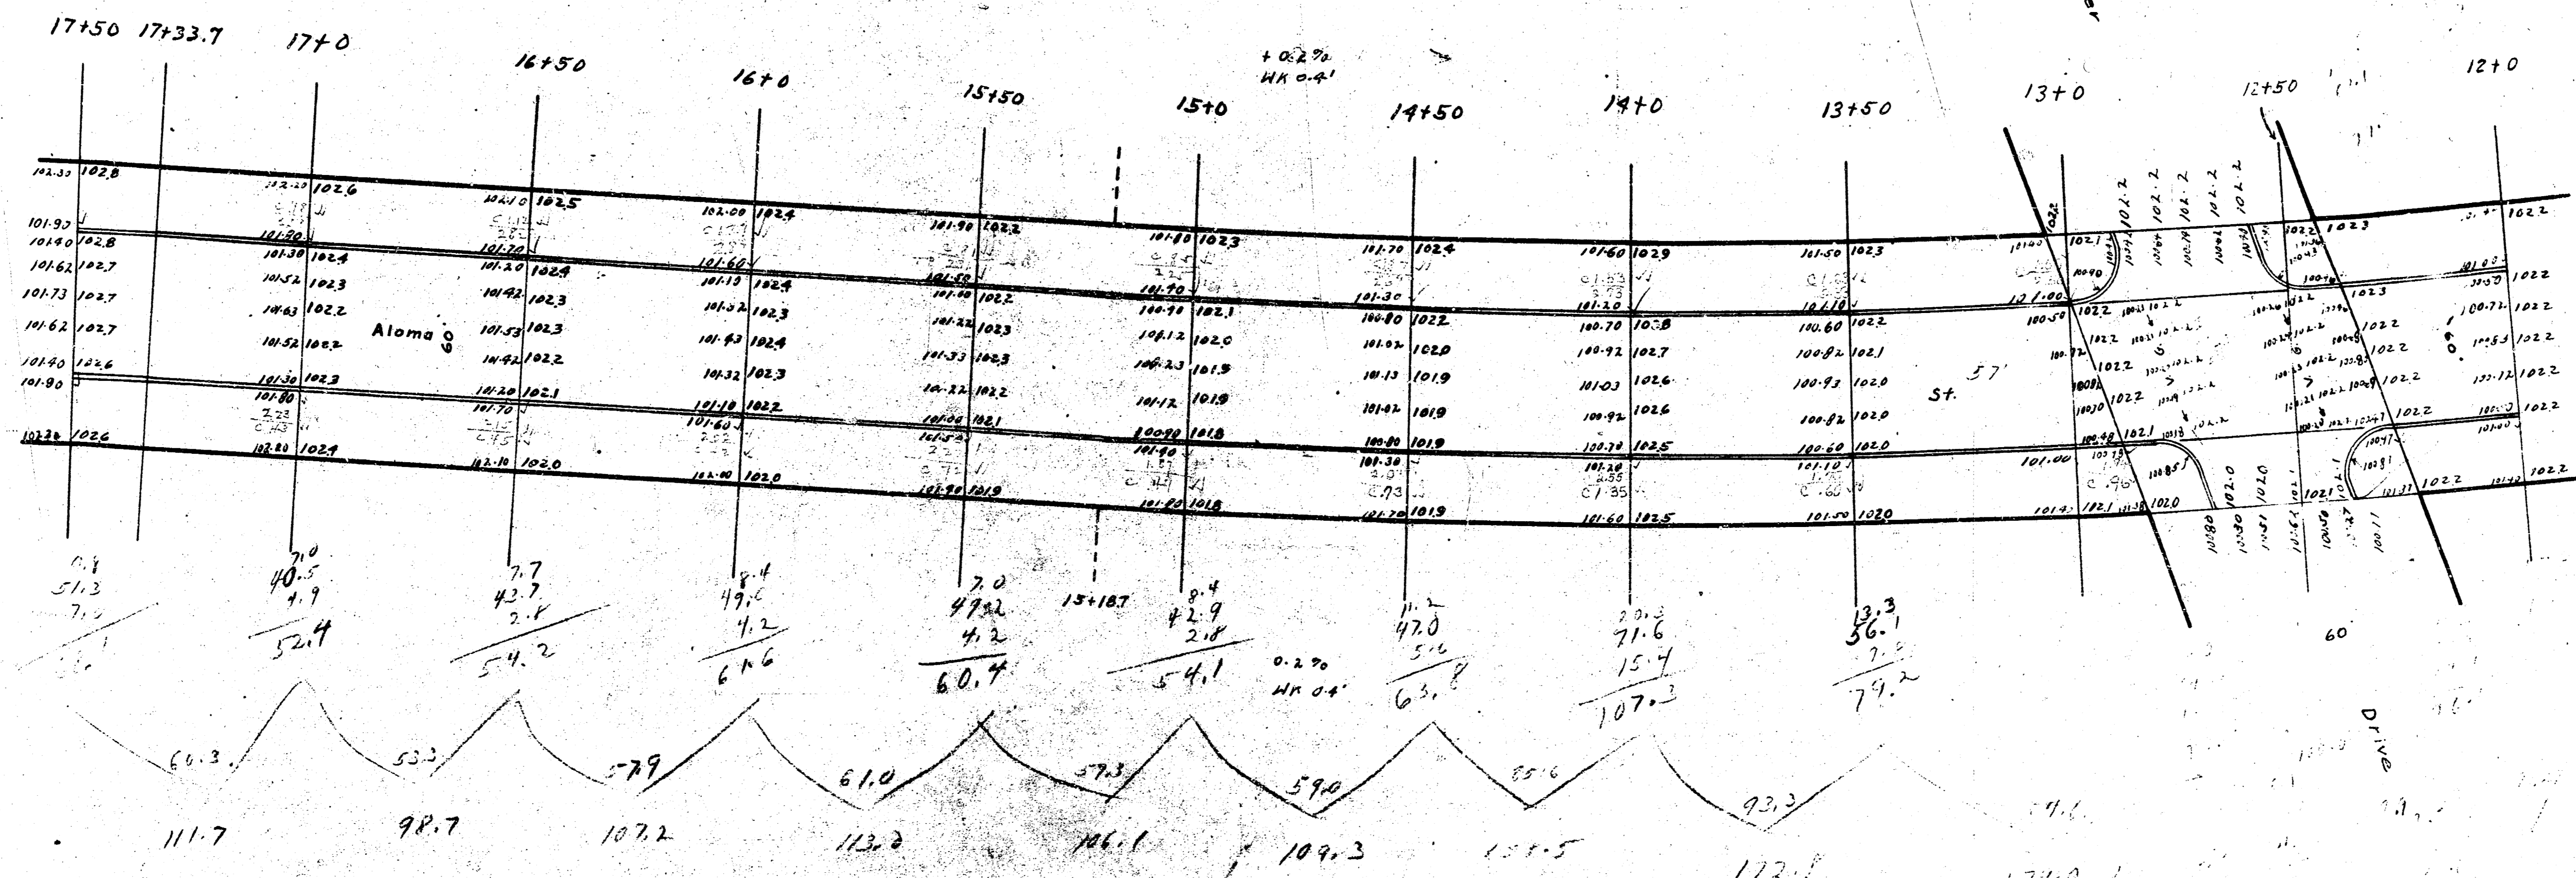

Schweitzer

24 10 23 S. W. Cor. San Bern  
 No. 48 Alamo & Santa Dr

Hold Crown Flat. Starting at Sta  
 11+75 and ending at Sta 13+50

3