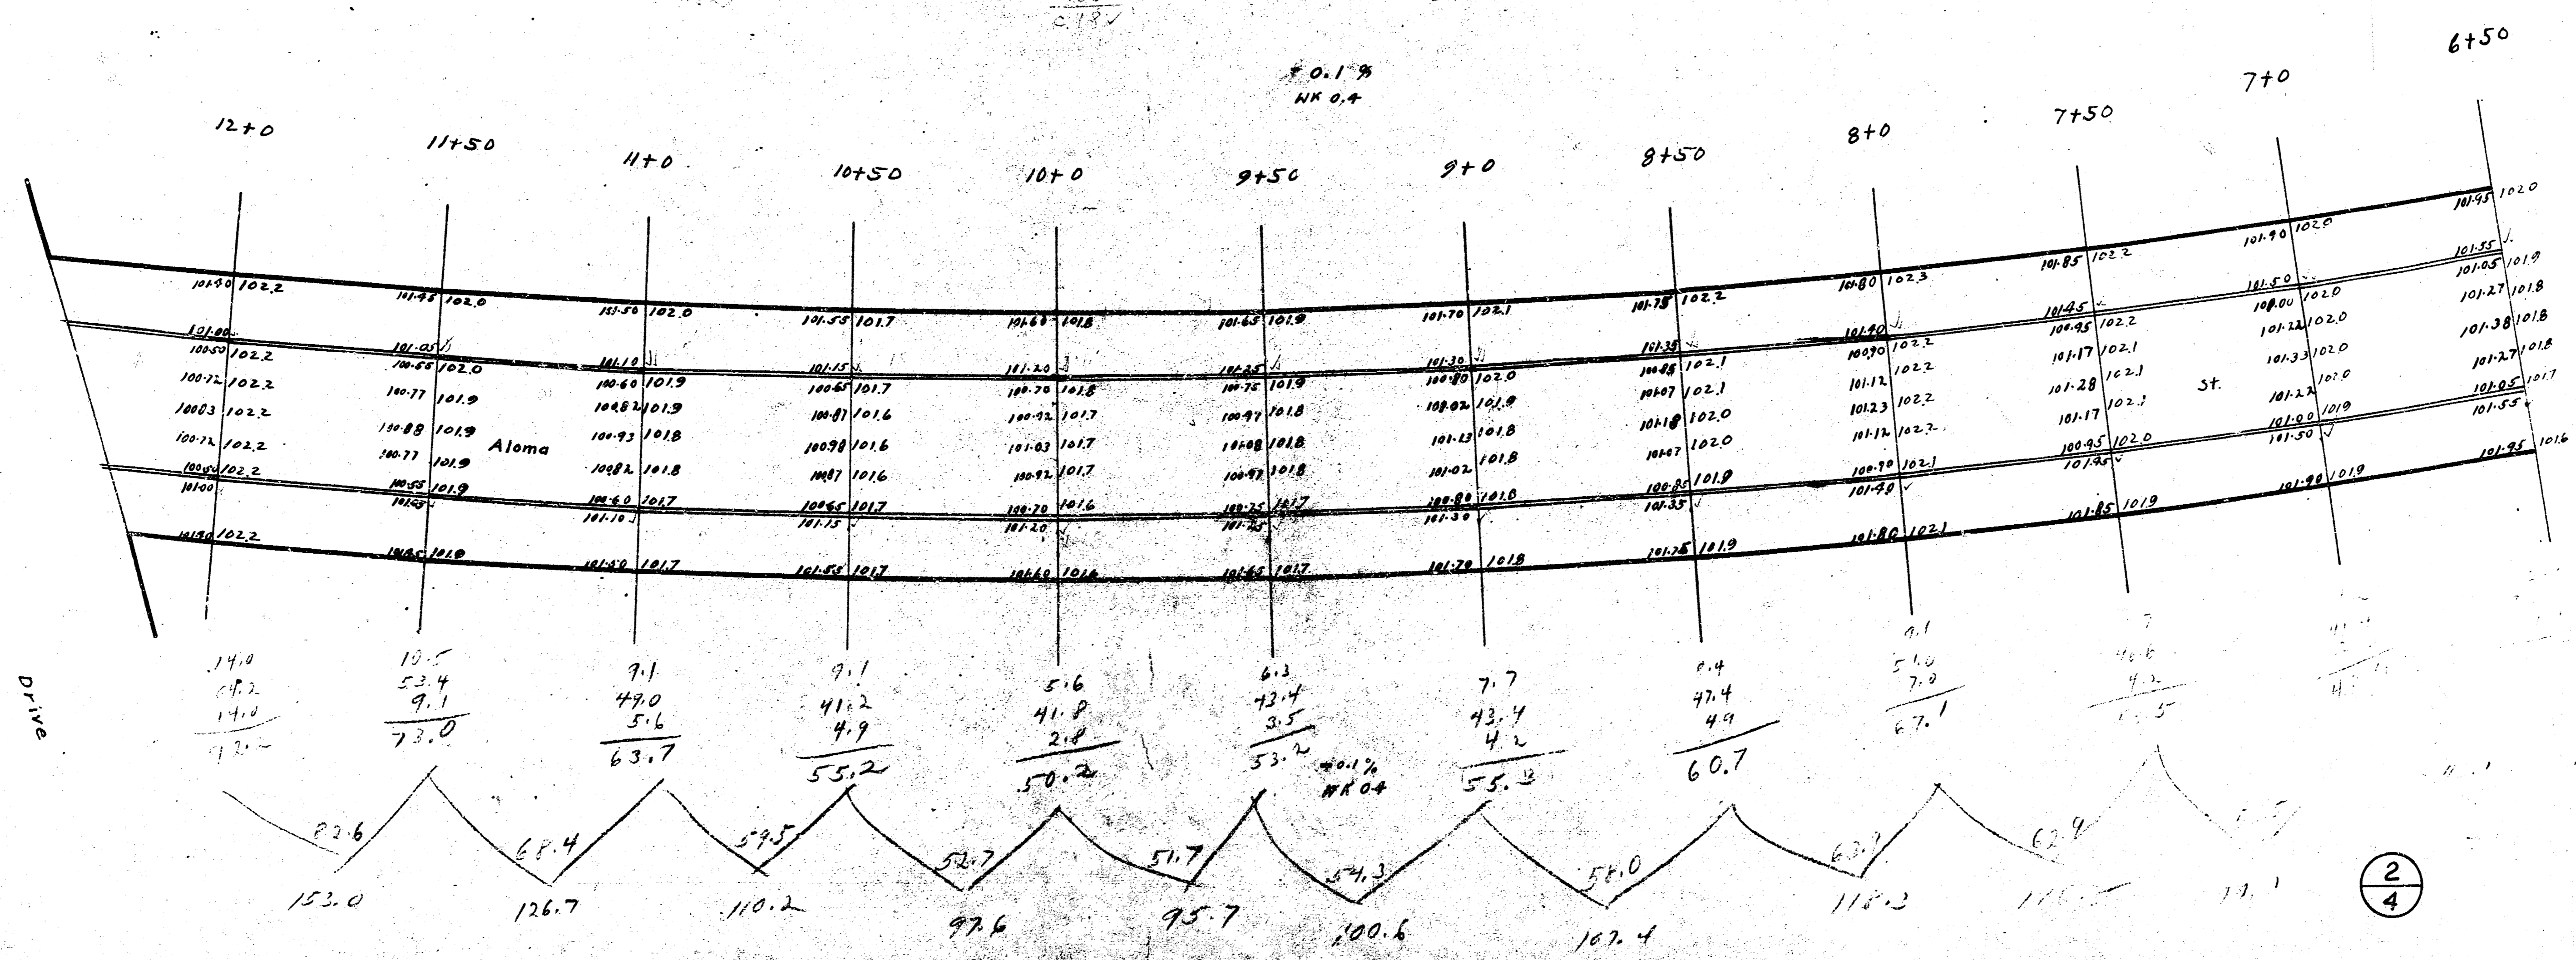

Schweitzer

24 10 23 S. W. Cor. San Bern  
 No. 48 Alamo & Santa Dr

Hold Crown Flat. Starting at Sta  
 11+75 and ending at Sta 13+50

3