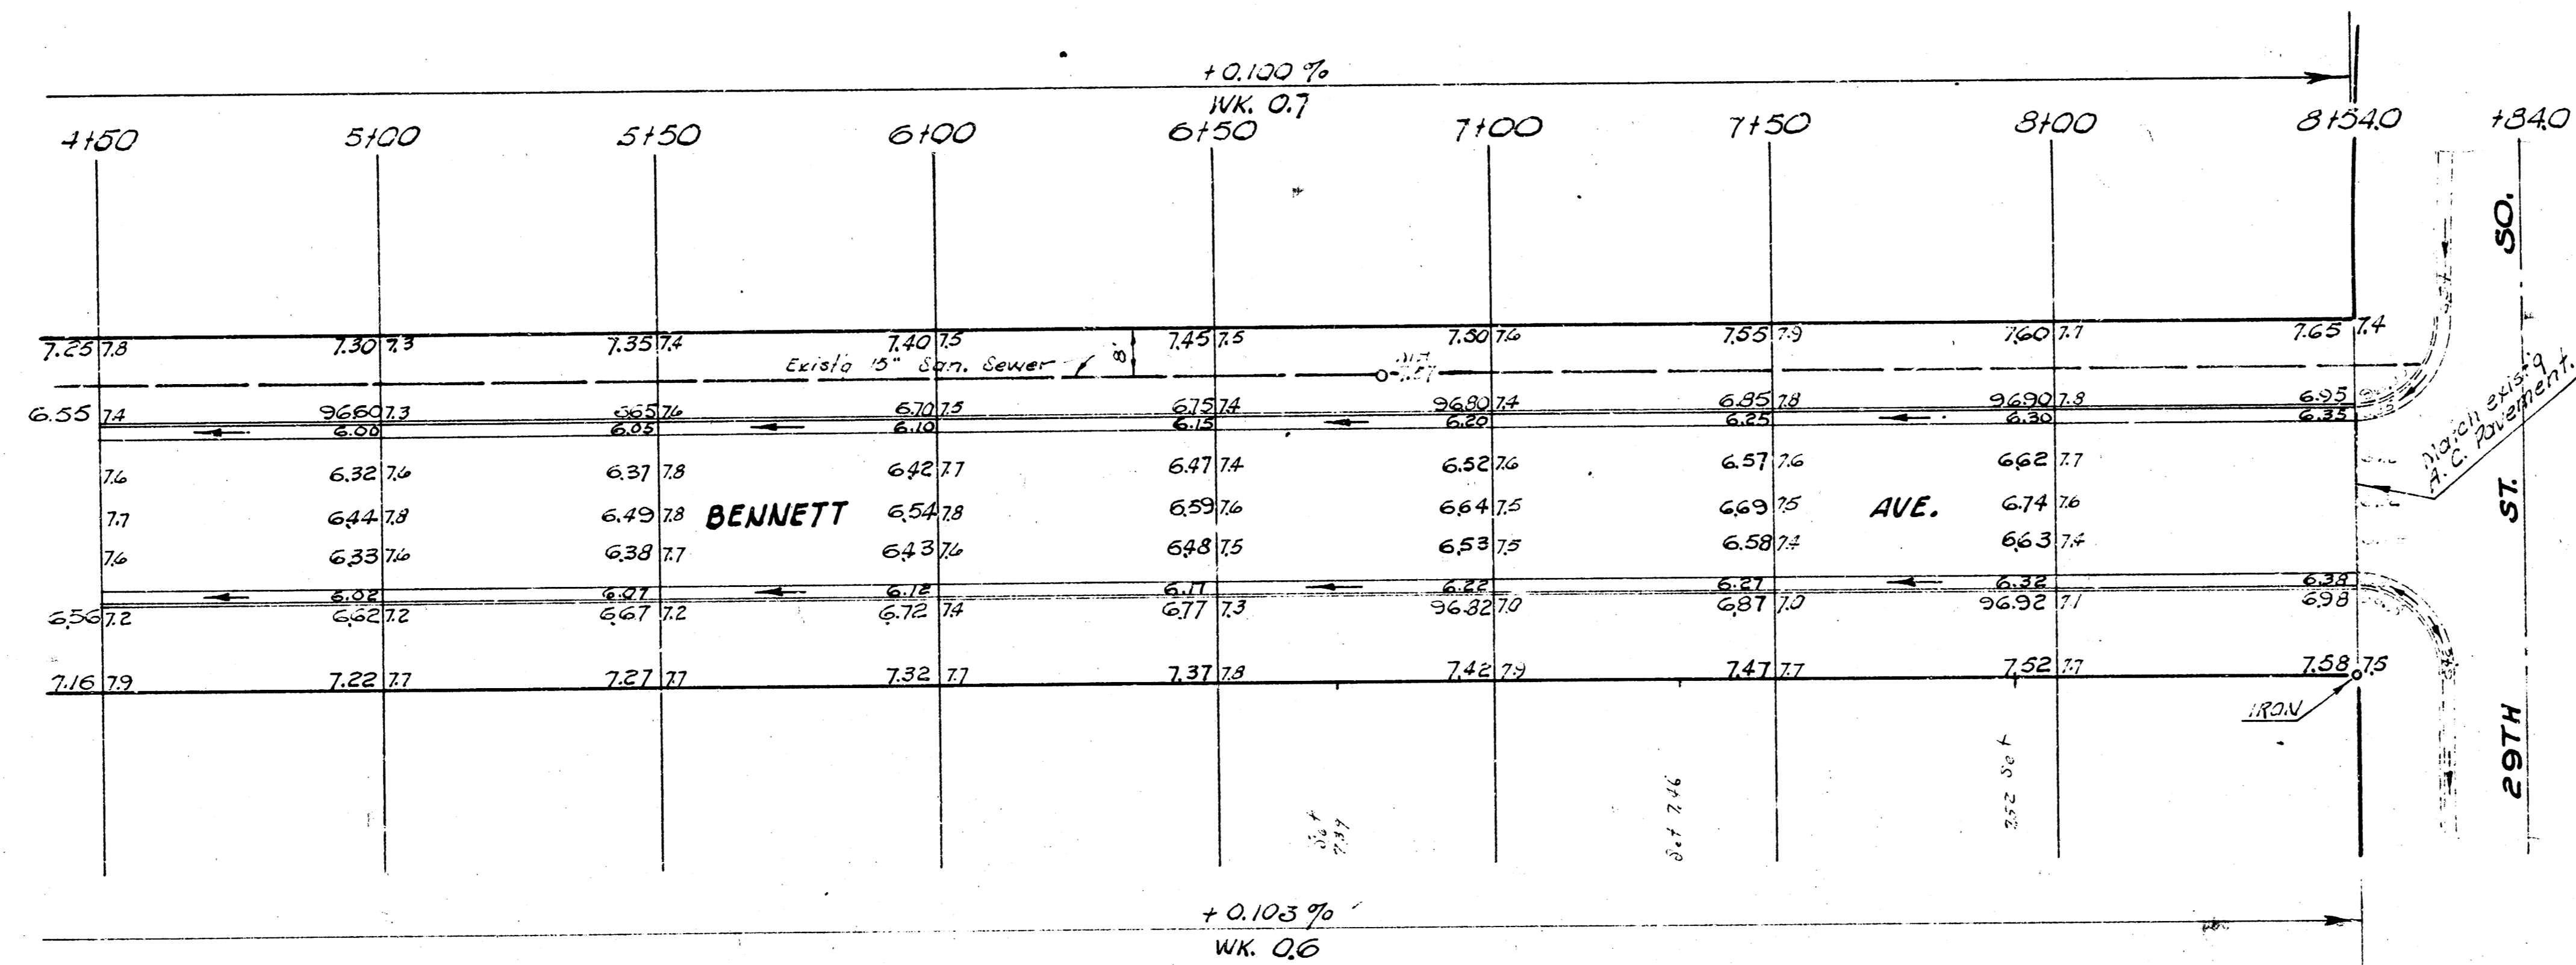

Stationing on west Prop. Line.

B.M. 10003 SE cor. Park Rd. # 2100 W. 29th.

**BENNETT AVE.**  
30TH ST. SO. TO 29TH ST. SO.

PROJ. NO. C14-270

10 9 1 9