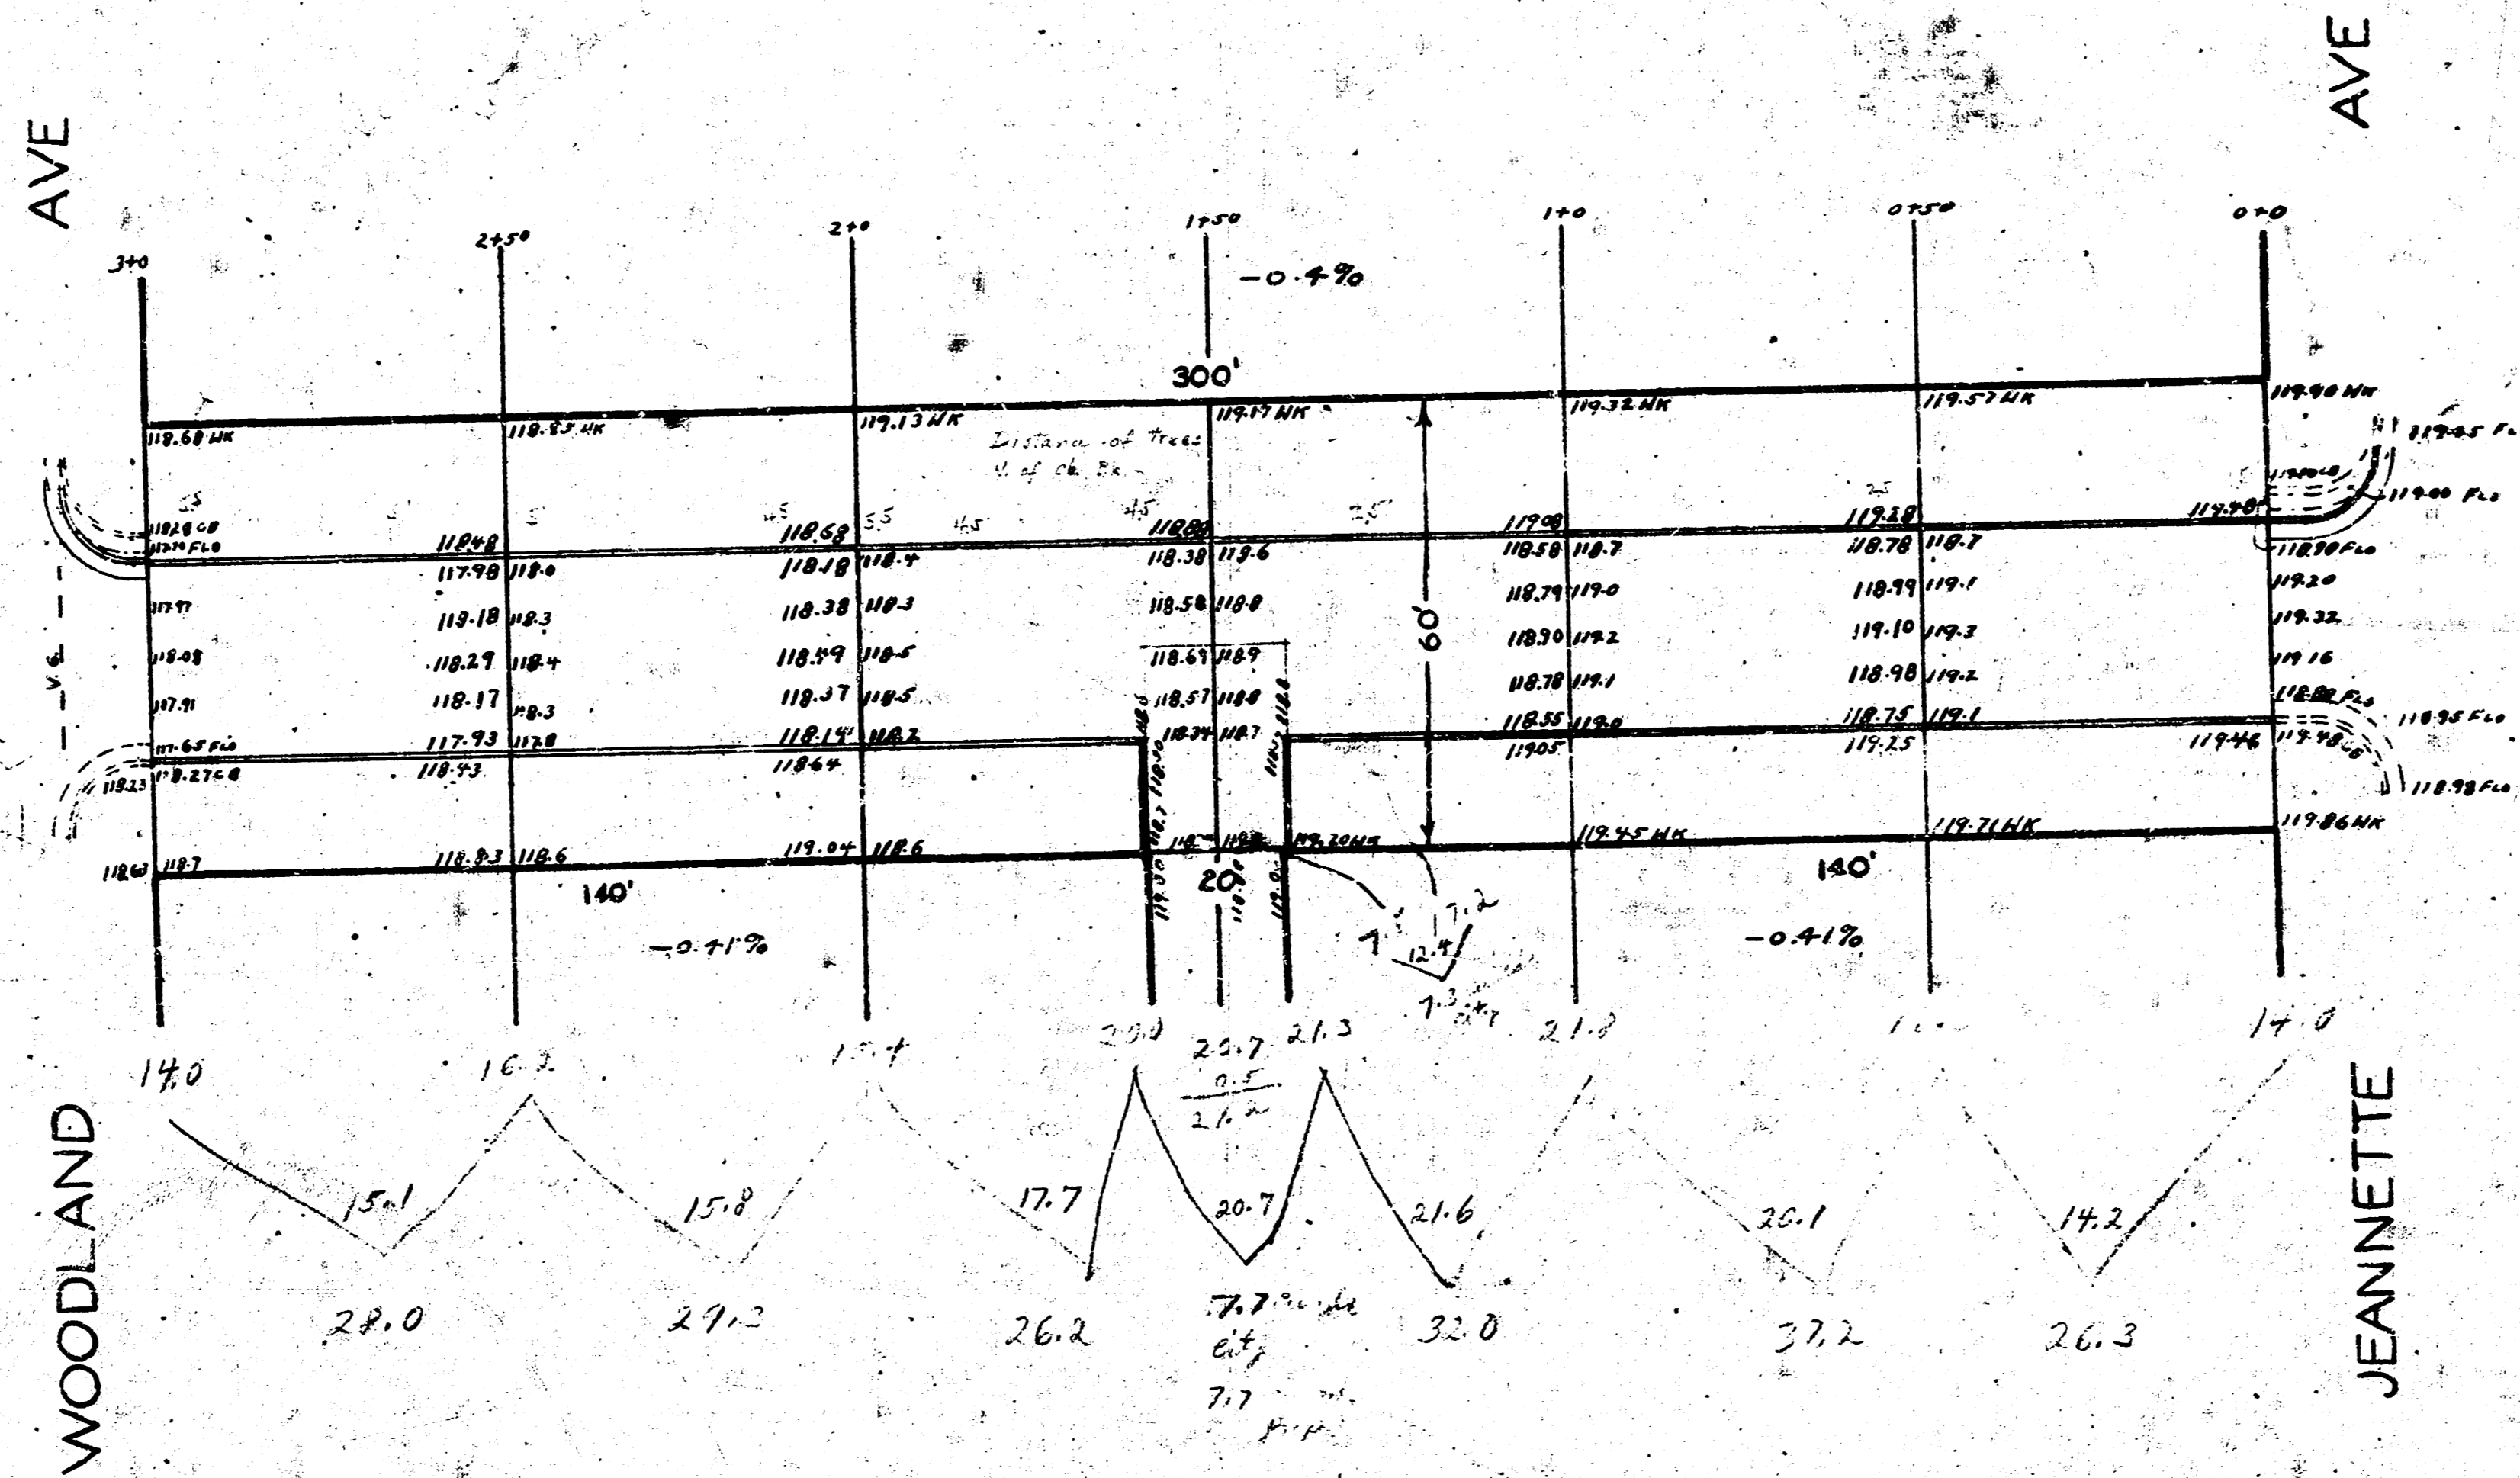

1941
 14TH ST - E. L. WOODLAND W/L JEANNETTE
 26' conc - int cb

BM 113.83 B in Blane ctr. W/S. S.W. cor 14th + Jeannette

29.8	7.7
29.3	7.3
26.2	
32.0	15.0
27.2	1170 11.5
26.3	
7.7	16.5
186.7	
181.7	
205.4	

205.4
 16.5
 Sub Total → 221.9