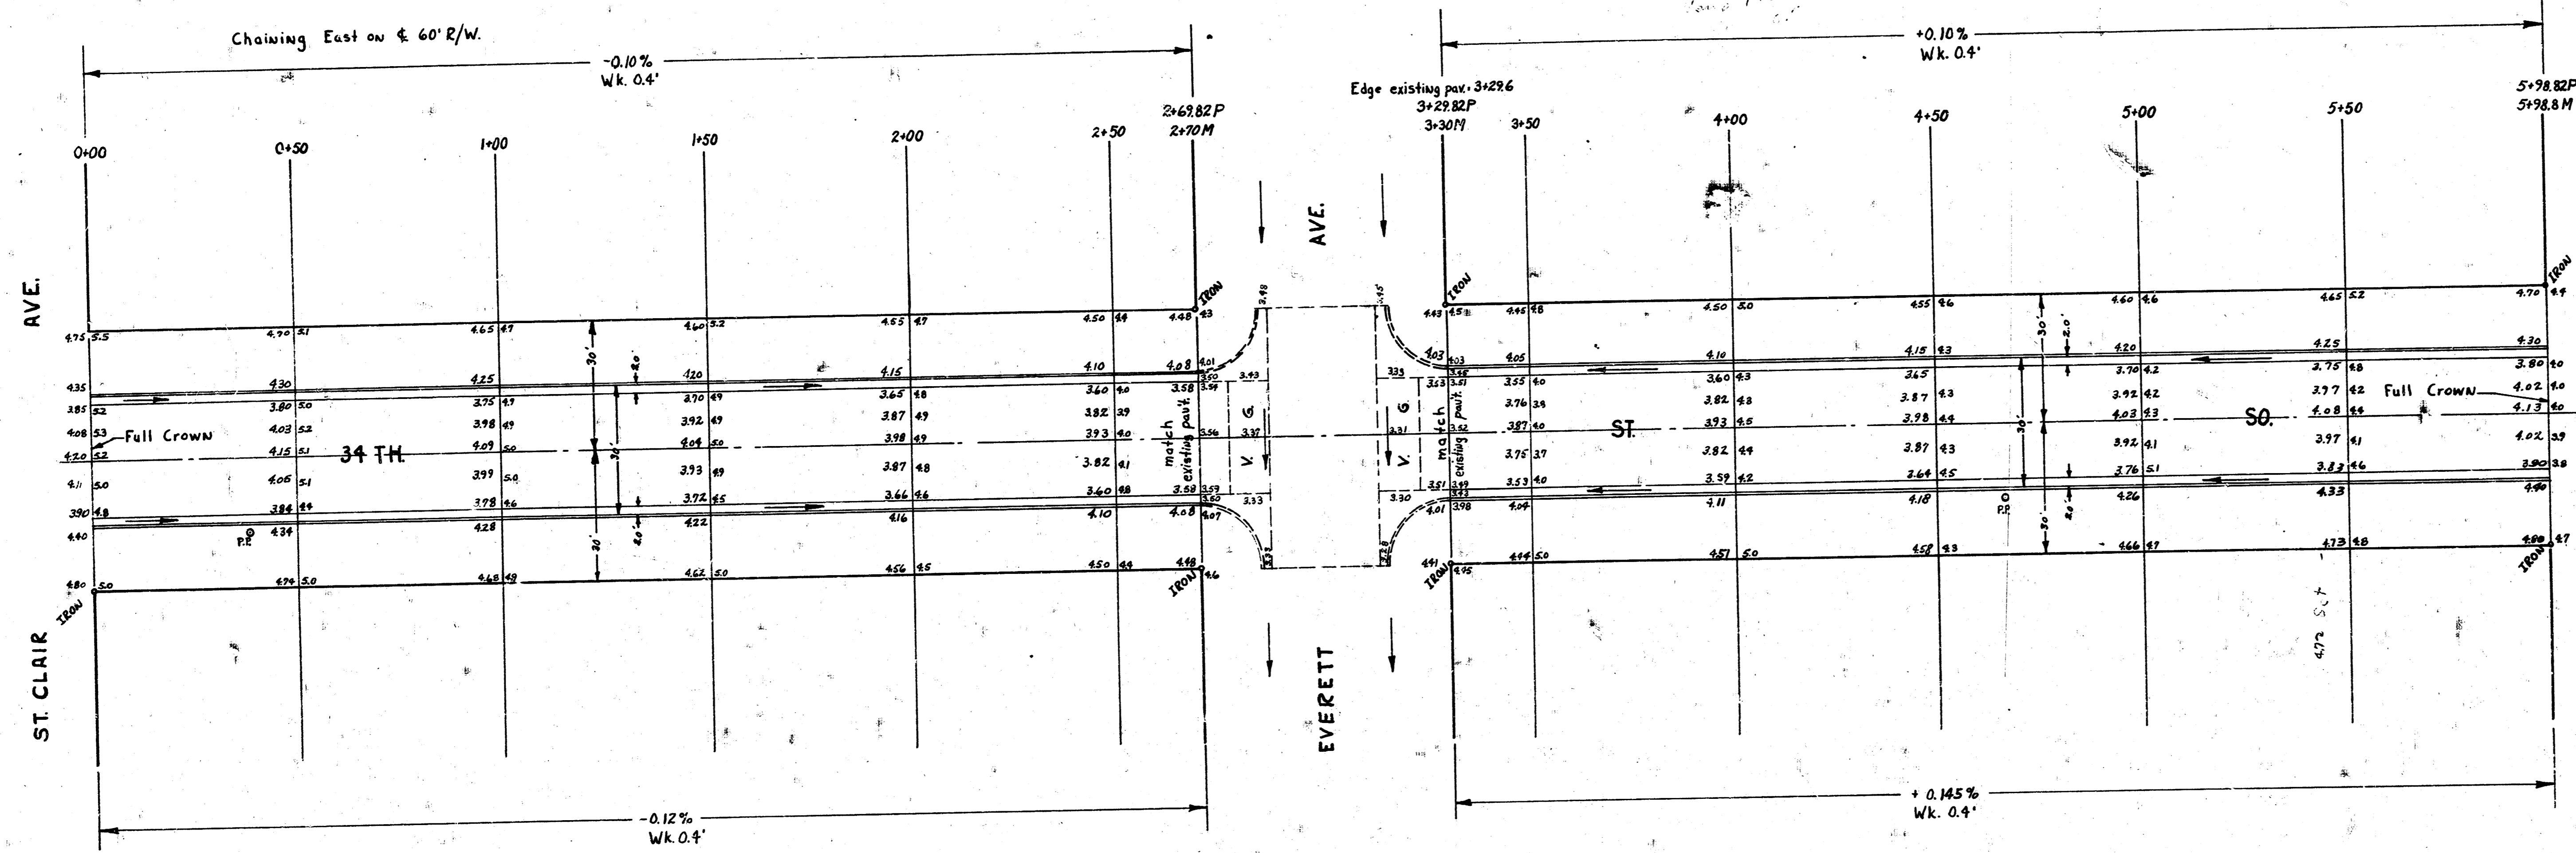

B.M. 9440 N.W. Cor. Conc. Pa. Ho. * 35/6 Bennett
B.M. 9406 "P" in PK5 No. Cb. 34th, W.L. Everett

July 24 1958
st. 1.00
0.00
1.00
2.00
3.00

Note: Intersection @ Bennett & 34th St. So. included in Proj. No. C16-204