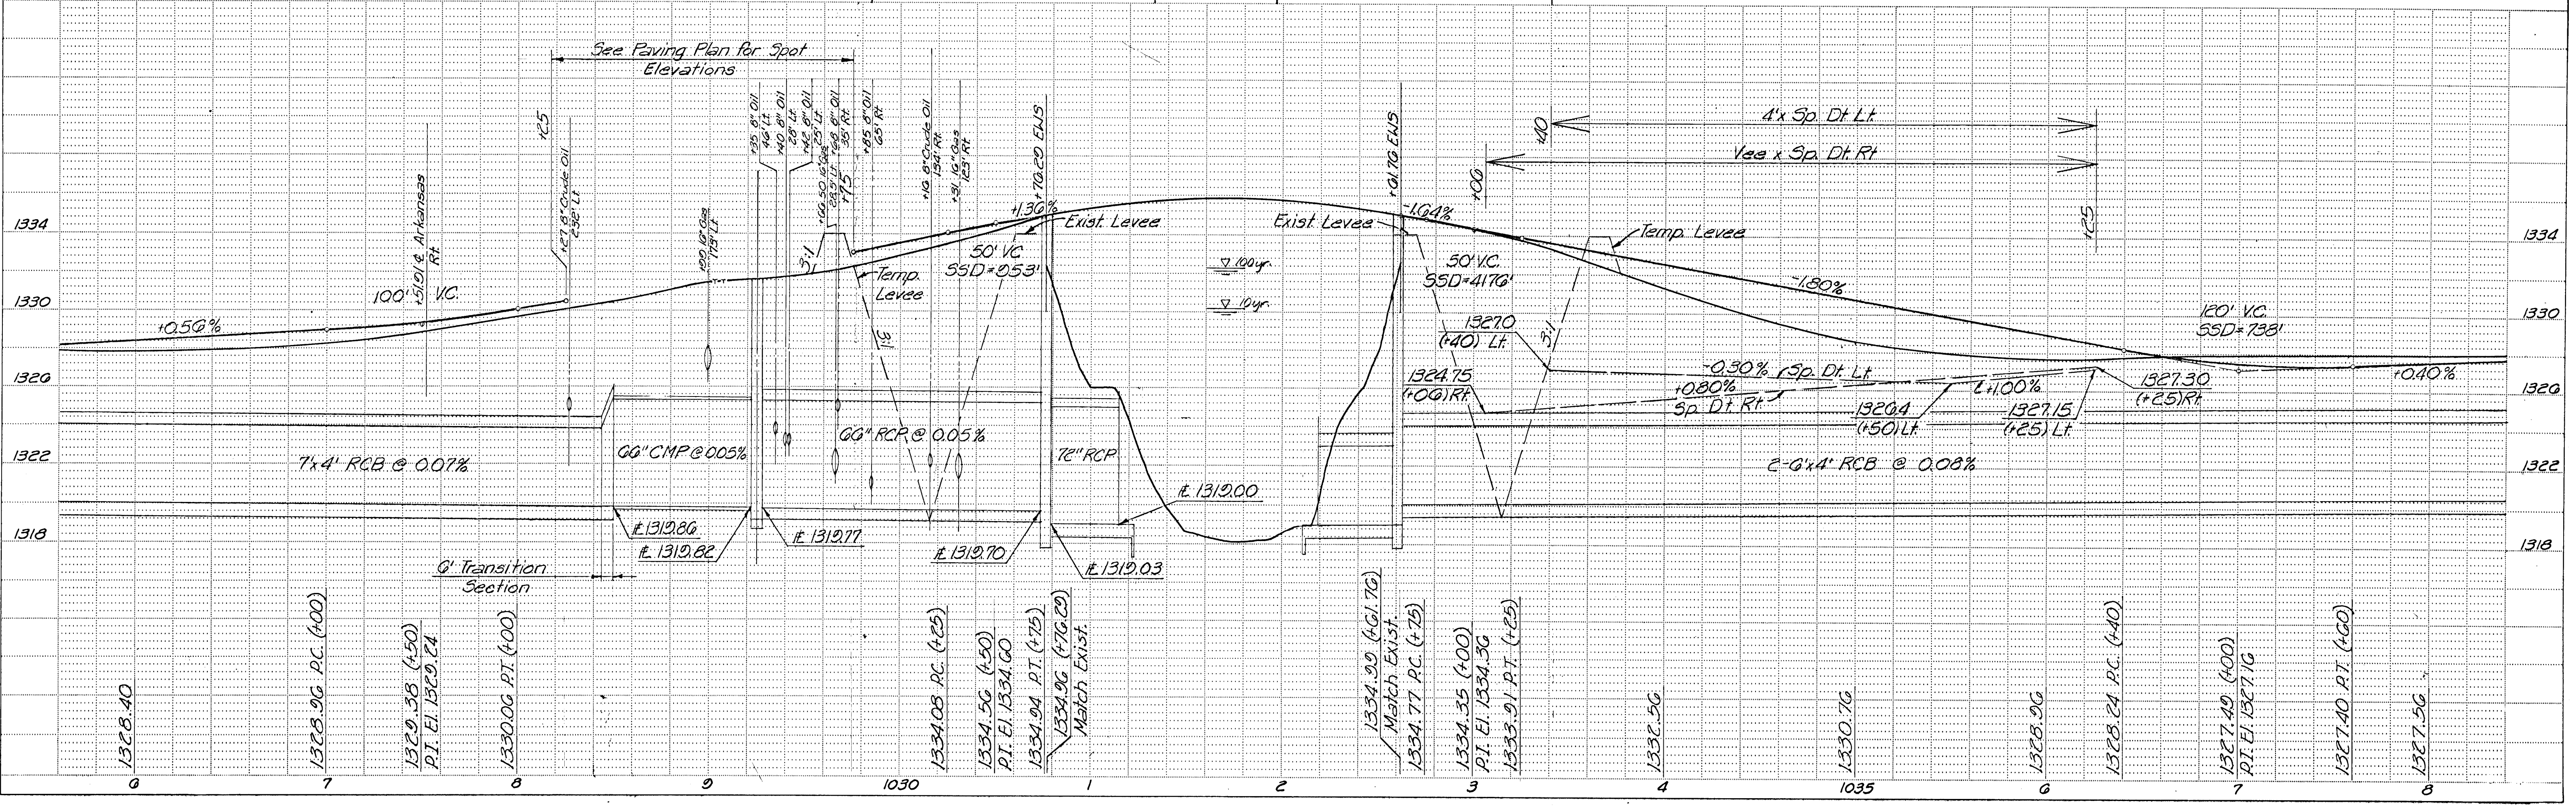

SW 1/4 SEC. 17, T26S, R1E
 REPLAT OF LOT 24 INTERURBAN PLACE
 ADDITION
 KE - 2804
 JANET KAY RAYMOND

PLAN	SURVEYED	DATE
	PLOTTED	
	NOTED	
	BY	
	DATE	

PROFILE	SURVEYED	DATE
	PLOTTED	
	NOTED	
	BY	
	DATE	