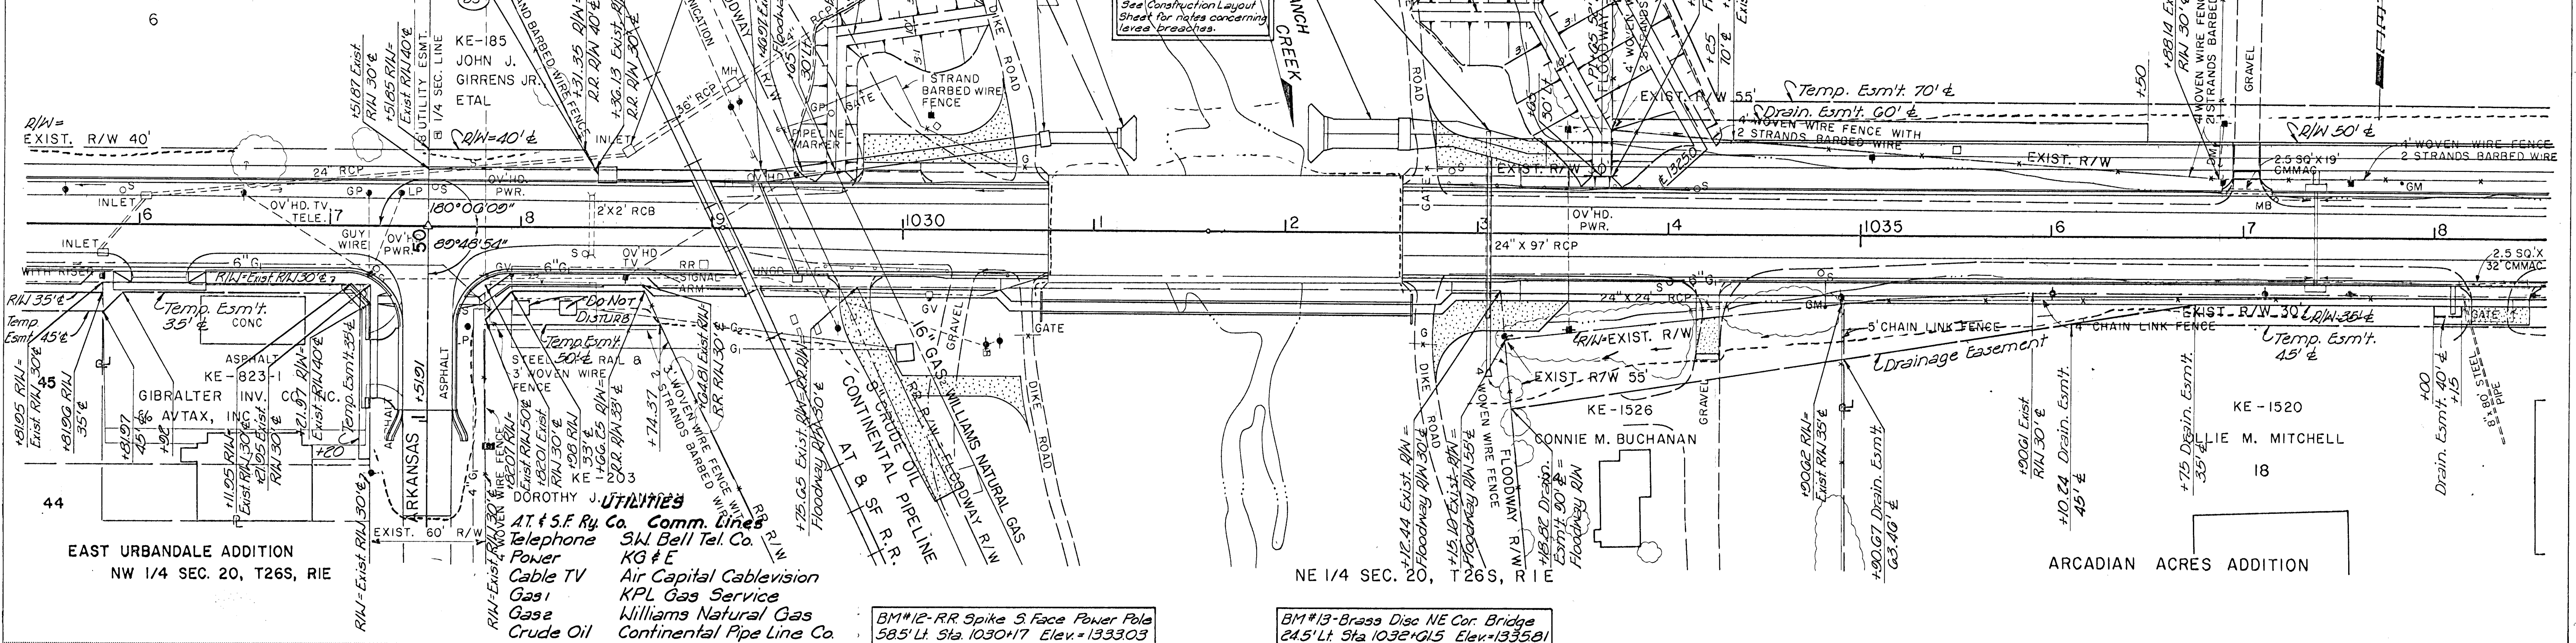

SW 1/4 SEC. 17, T26S, R1E
 REPLAT OF LOT 24 INTERURBAN PLACE
 ADDITION
 KE - 2804
 JANET KAY RAYMOND

PLAN	SURVEYED	DATE
	PLOTTED	
	NOTED	
	BY	
	DATE	

PROFILE	SURVEYED	DATE
	PLOTTED	
	NOTED	
	BY	
	DATE	