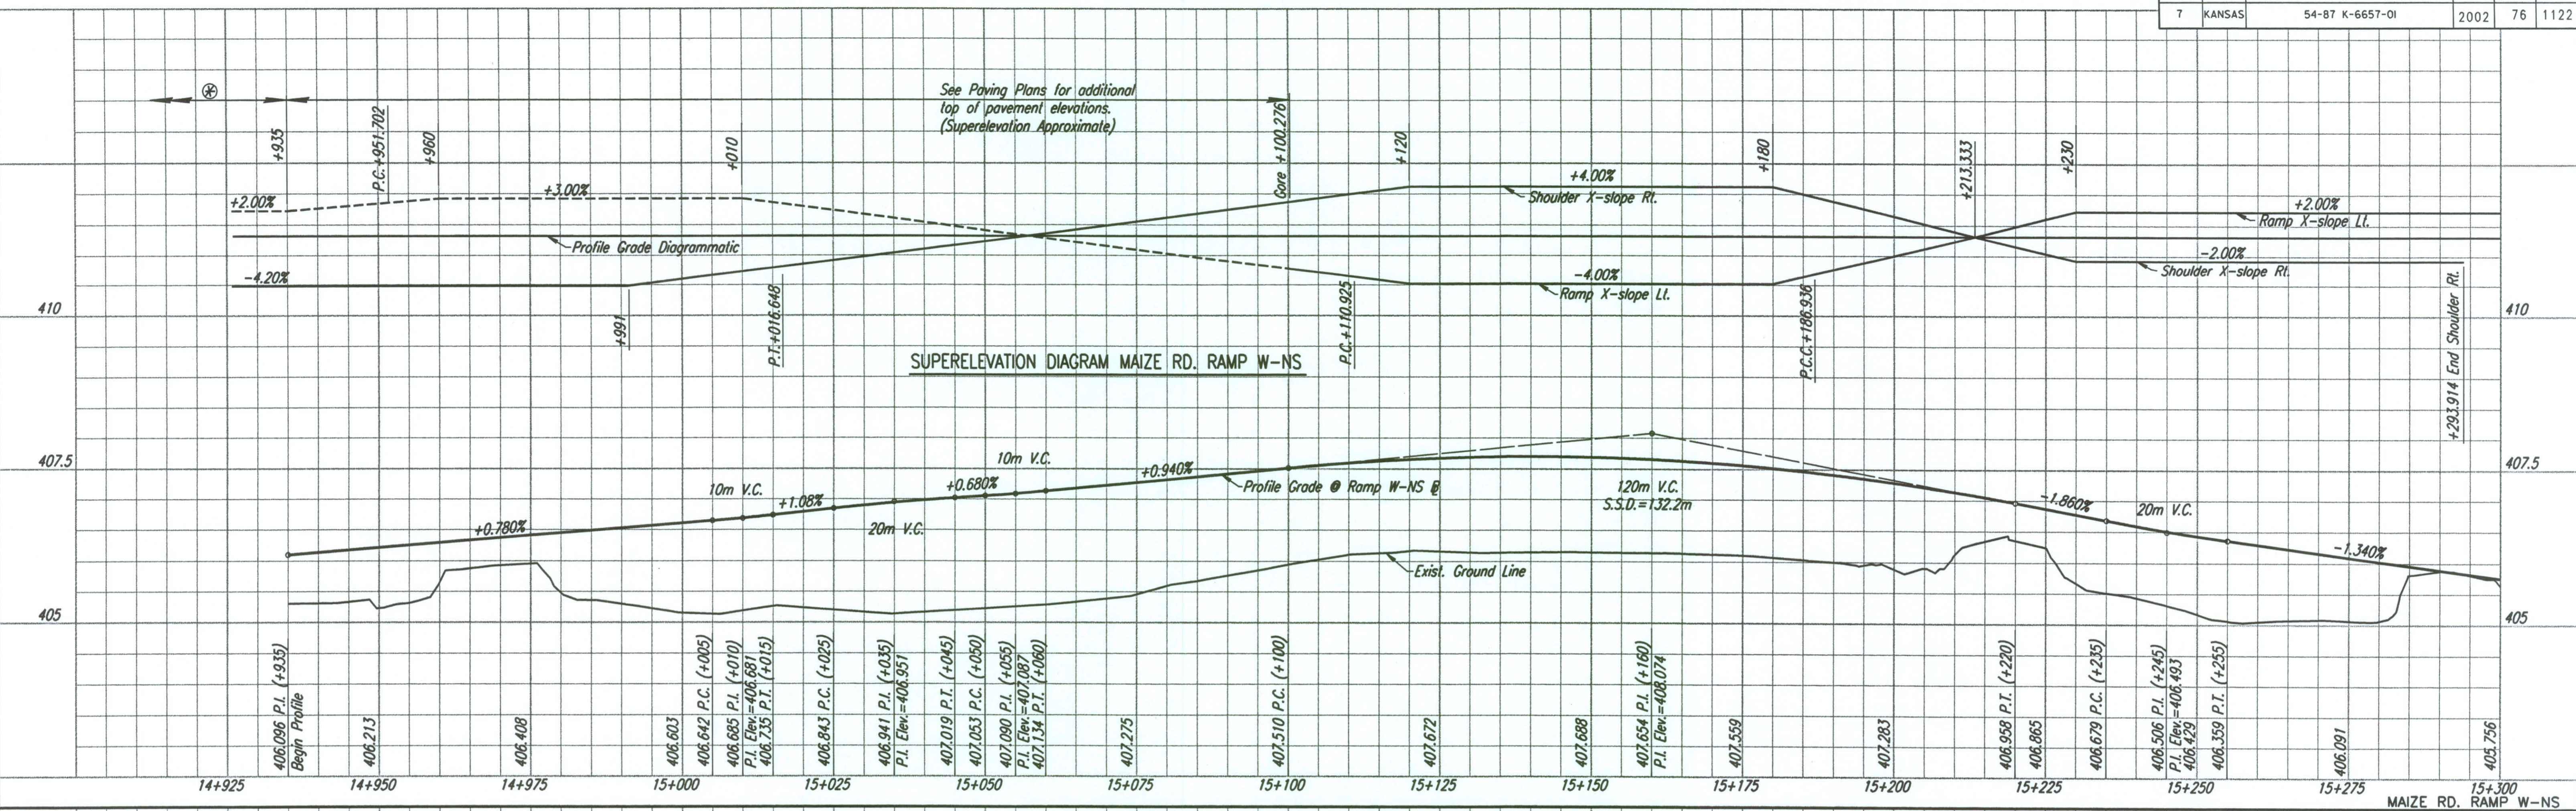

|                    |      |
|--------------------|------|
| BY                 | DATE |
|                    |      |
| REFERENCES NOTED   |      |
| REFERENCES CHECKED |      |

DSNR: JPS OPER: JGP SCALE: 1:500  
 I:/1997/97362/MAIZE RD/MWZRRMP.DGN 10-28-1999 9:41:42 LAST REV: 12-21-01 BY: JGP