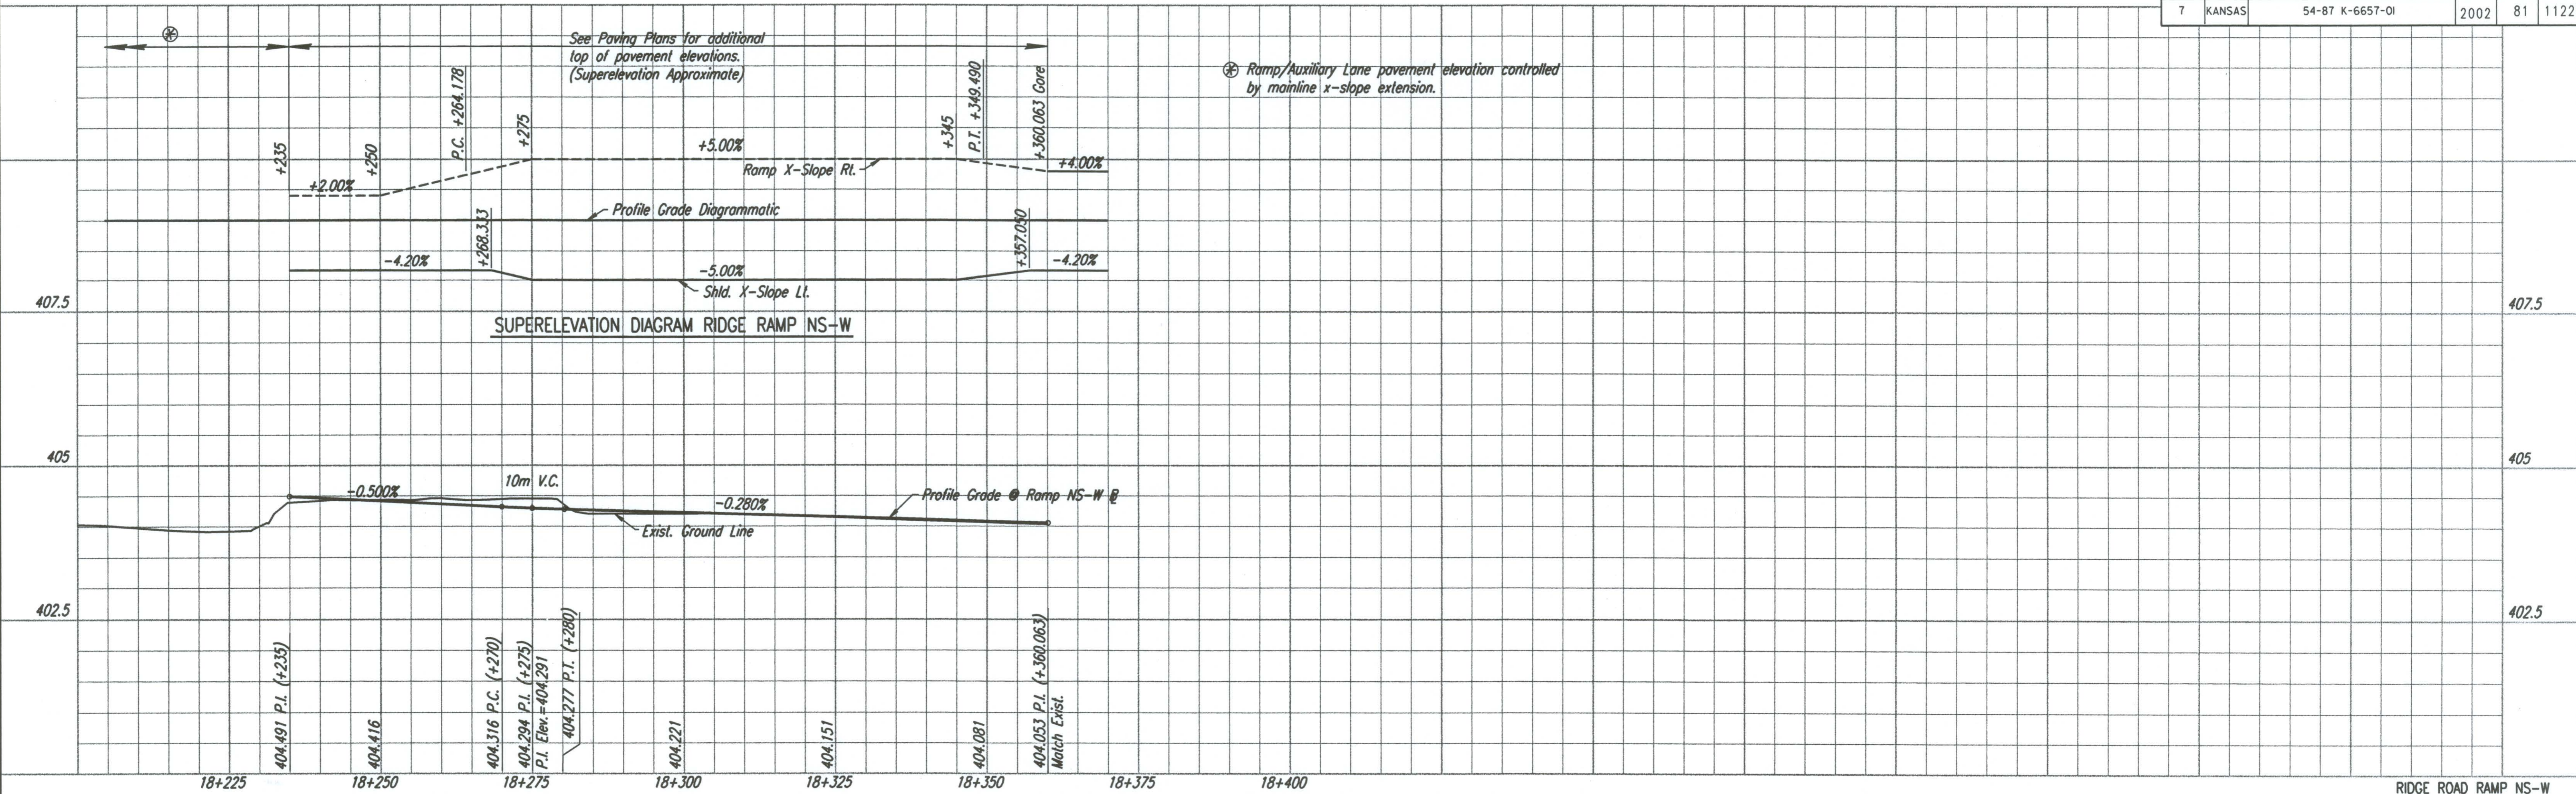

DATE	
BY	
REFERENCES NOTED	
REFERENCES CHECKED	

DSNR: JPS OPER: JGP SCALE: 1:500
 I:/1997/97362/RIDGRMPW.DGN 12-06-1999 14:02:01 LAST REV: 9-11-01 BY: svb