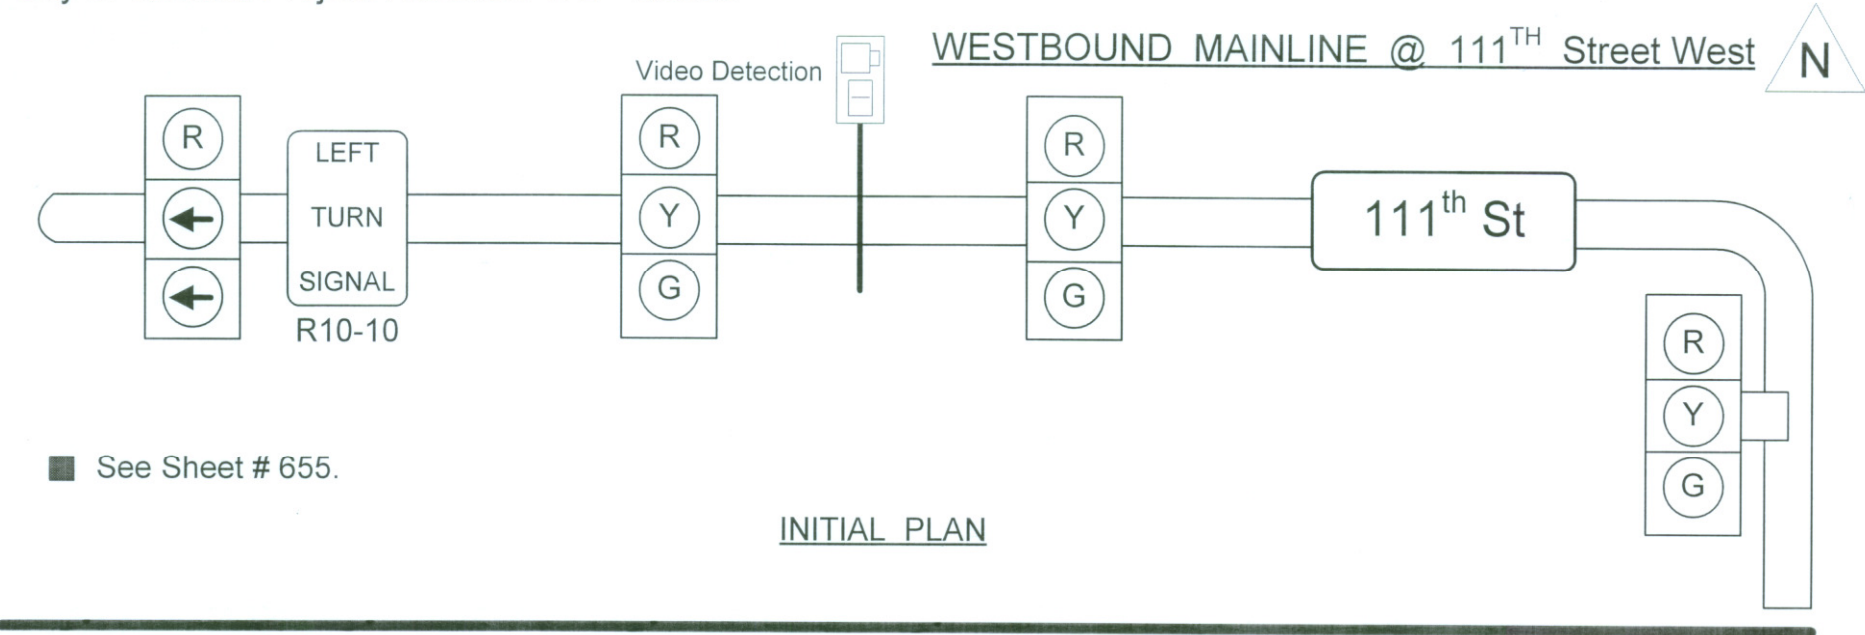

FHWA REGION NO.	STATE	PROJECT NO.	YEAR	SHEET NO.	TOTAL SHEETS
7	KANSAS	54 - 87 K - 6657 - 01	2002	655A	1122

West Kellogg Freeway – Maize and Tyler Road Interchanges

City of Wichita Project Number: 472 - 83533

WK