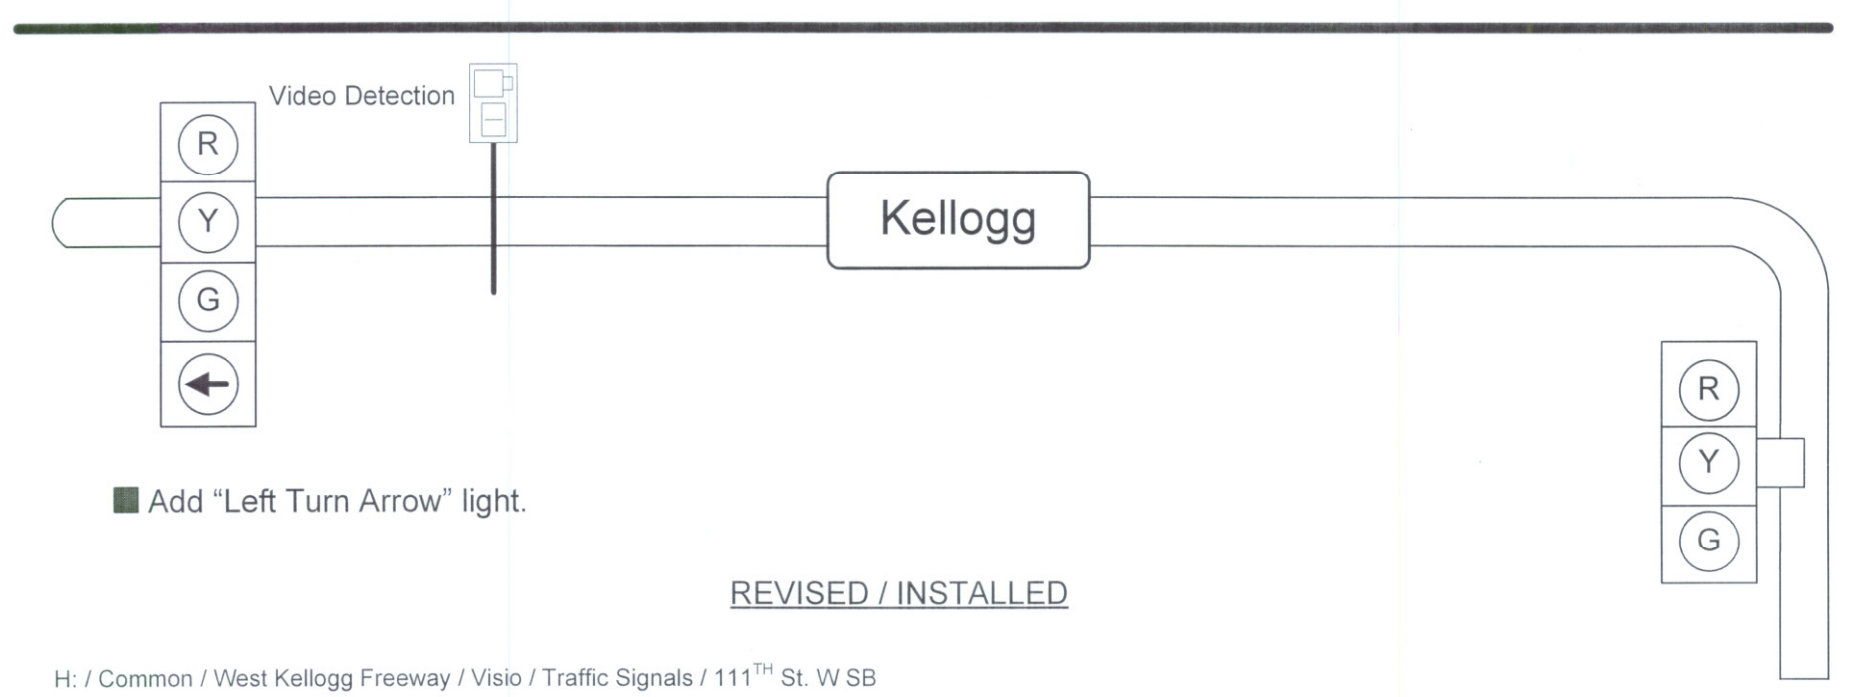

West Kellogg Freeway – Maize and Tyler Road Interchanges

City of Wichita Project Number: 472 - 83533

WK