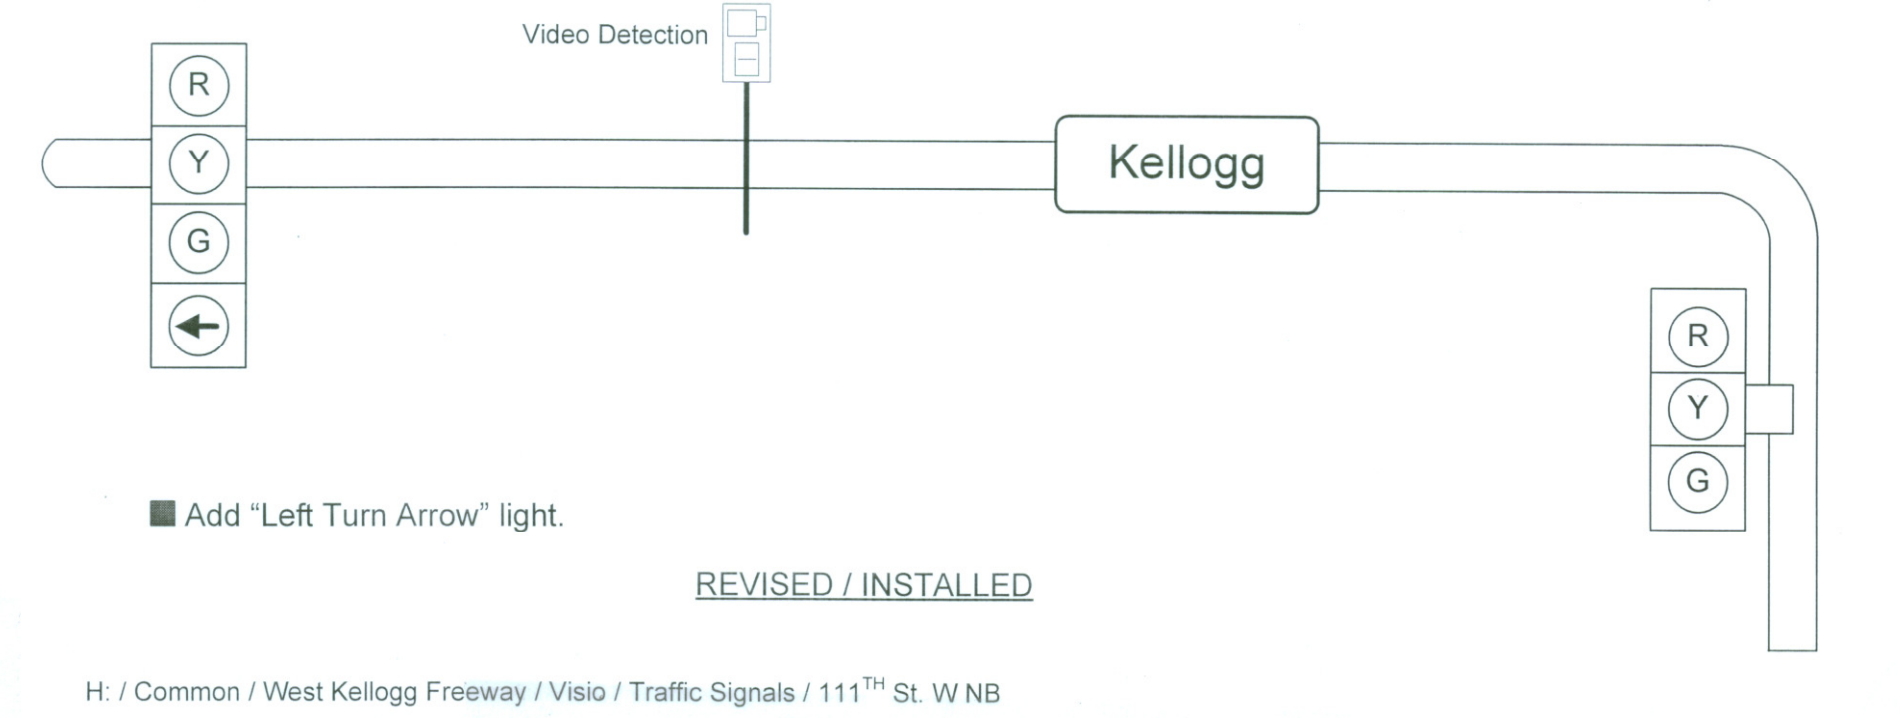

WK

West Kellogg Freeway – Maize and Tyler Road Interchanges

City of Wichita Project Number: 472 - 83533

WK