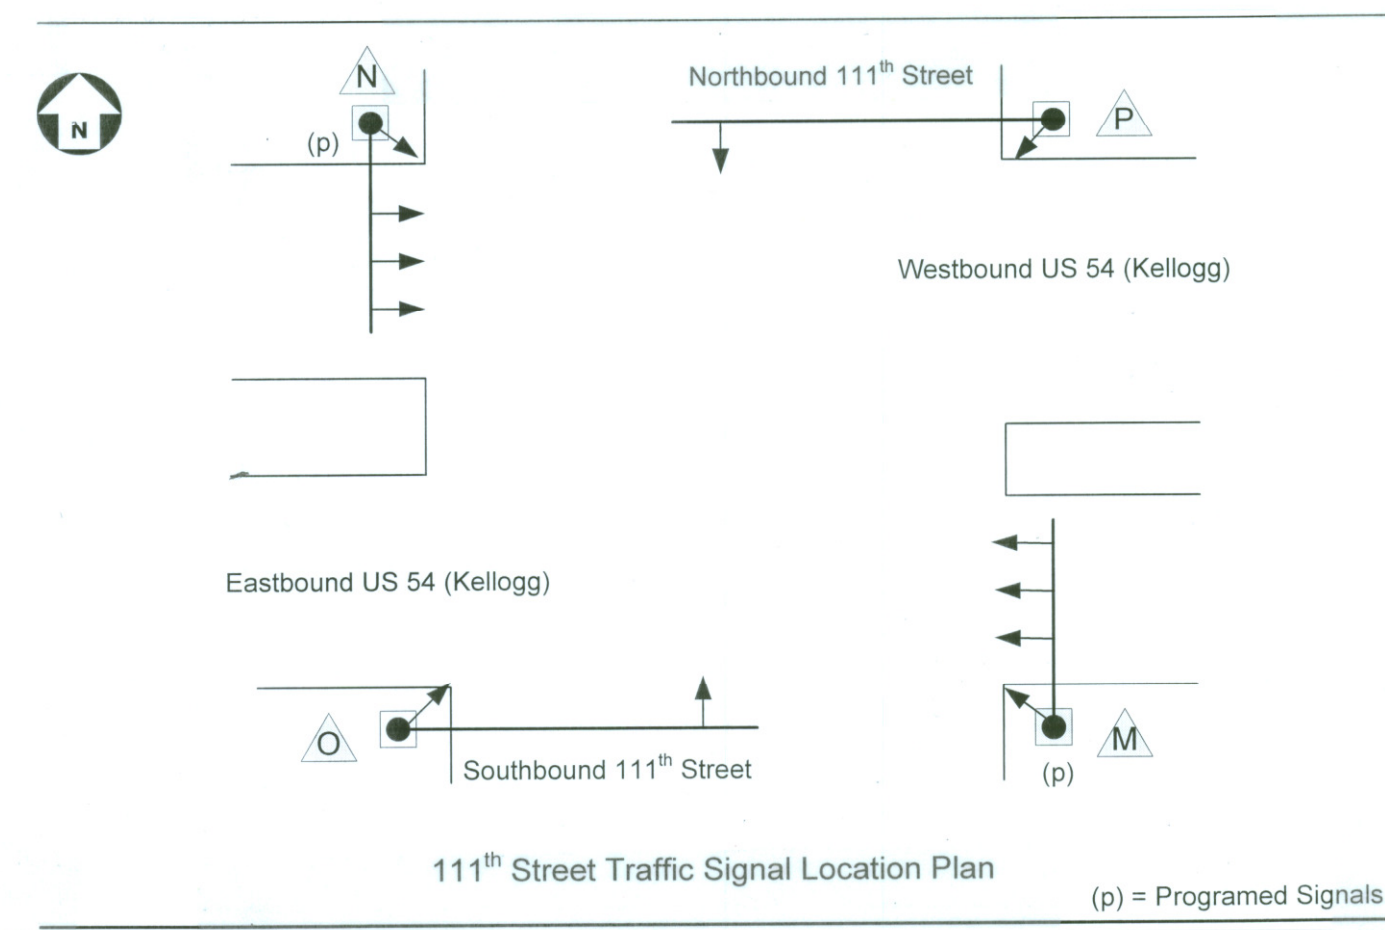

FHWA REGION NO.	STATE	PROJECT NO.	YEAR	SHEET NO.	TOTAL SHEETS
7	KANSAS	54 - 87 K - 6657 - 01	2002	655A	1122

West Kellogg Freeway – Maize and Tyler Road Interchanges

City of Wichita Project Number: 472 - 83533

WK

West Kellogg Freeway – Maize and Tyler Road Interchanges

City of Wichita Project Number: 472 - 83533

WK

West Kellogg Freeway – Maize and Tyler Road Interchanges

City of Wichita Project Number: 472 - 83533

WK

West Kellogg Freeway – Maize and Tyler Road Interchanges

City of Wichita Project Number: 472 - 83533

WK