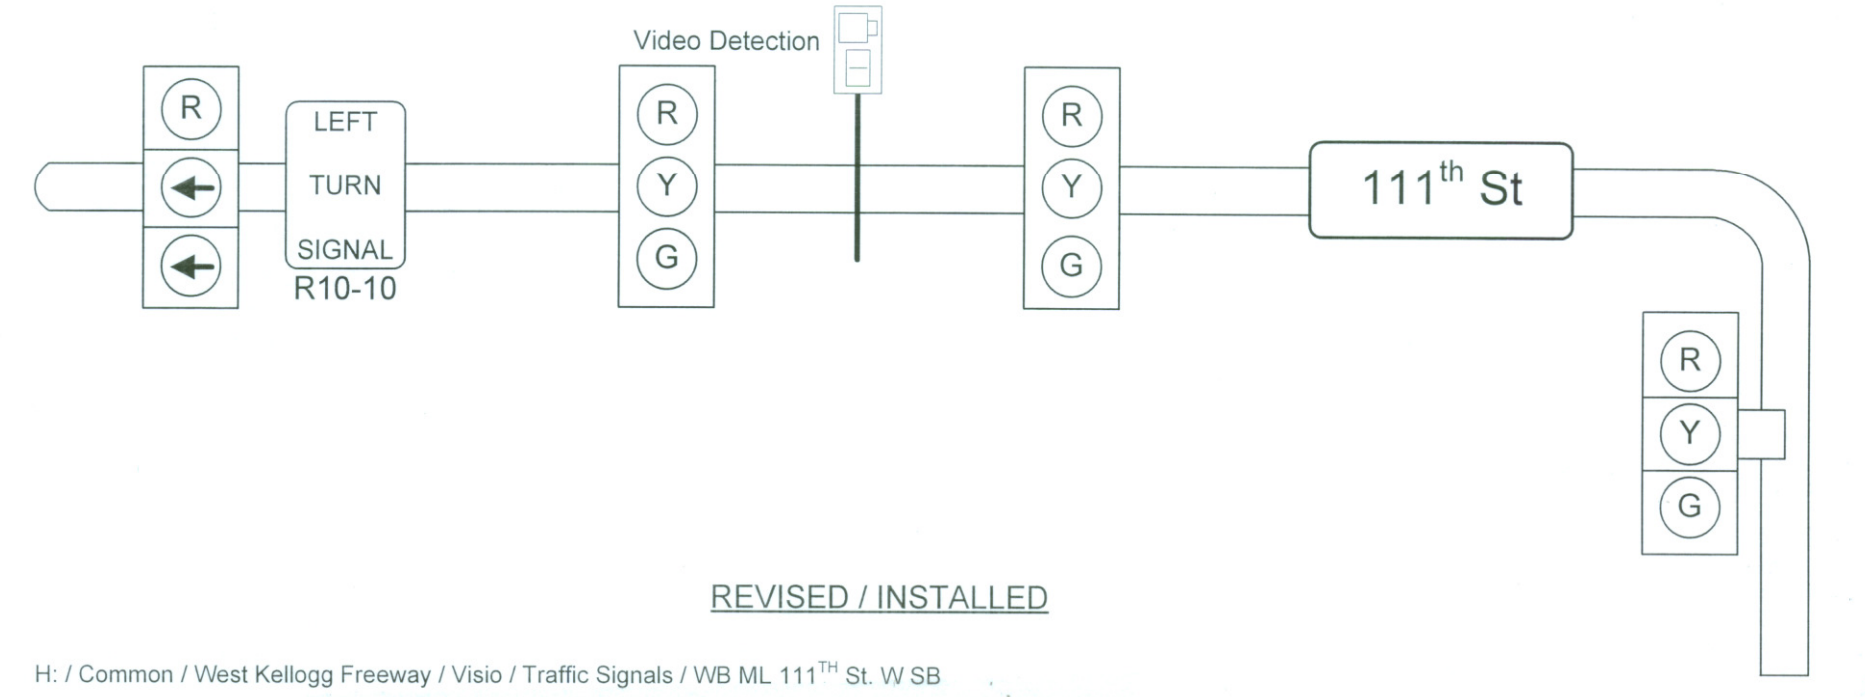

FHWA REGION NO.	STATE	PROJECT NO.	YEAR	SHEET NO.	TOTAL SHEETS
7	KANSAS	54 - 87 K - 6657 - 01	2002	655A	1122

West Kellogg Freeway – Maize and Tyler Road Interchanges

City of Wichita Project Number: 472 - 83533

WK

West Kellogg Freeway – Maize and Tyler Road Interchanges

City of Wichita Project Number: 472 - 83533

WK

West Kellogg Freeway – Maize and Tyler Road Interchanges

City of Wichita Project Number: 472 - 83533

WK

West Kellogg Freeway – Maize and Tyler Road Interchanges

City of Wichita Project Number: 472 - 83533

WK