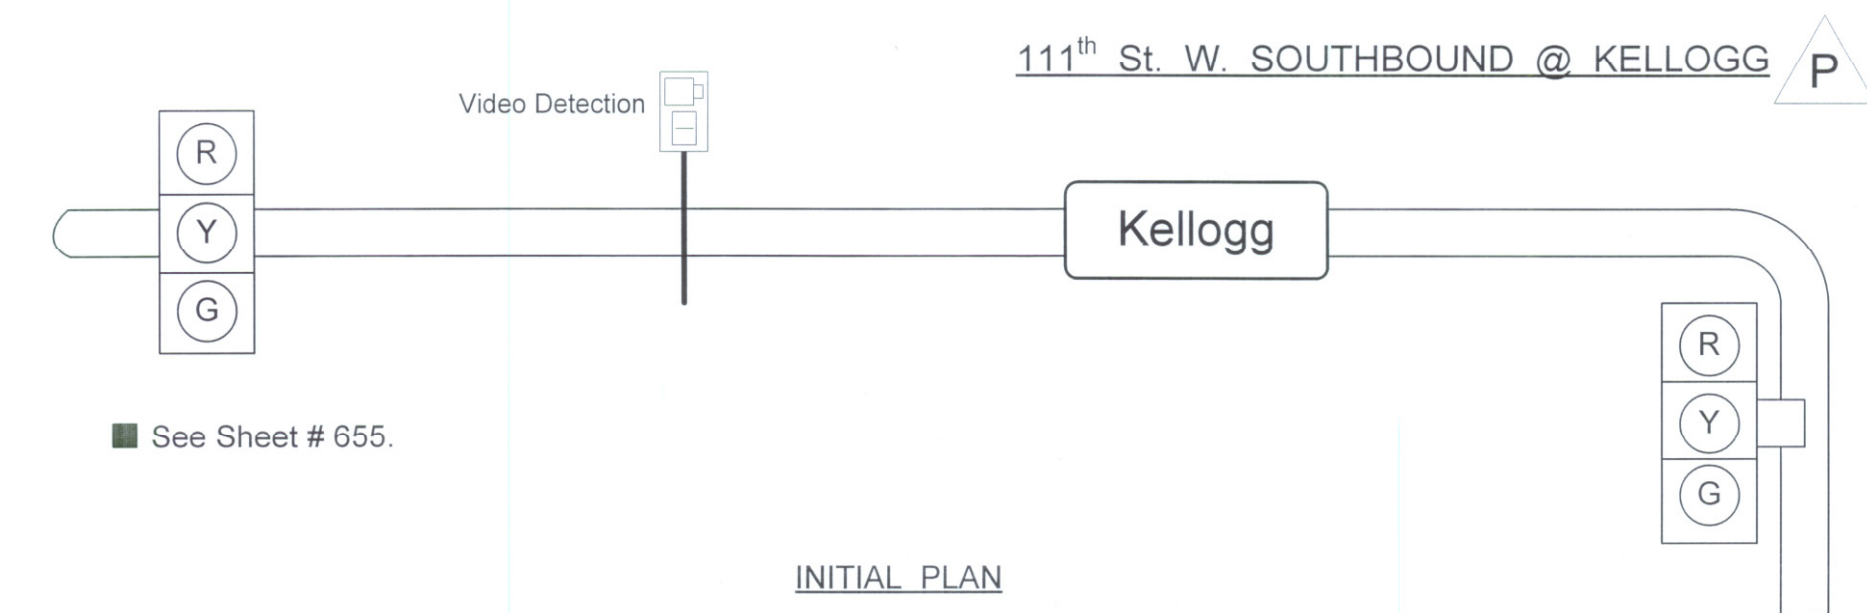

West Kellogg Freeway – Maize and Tyler Road Interchanges

City of Wichita Project Number: 472 - 83533

WK