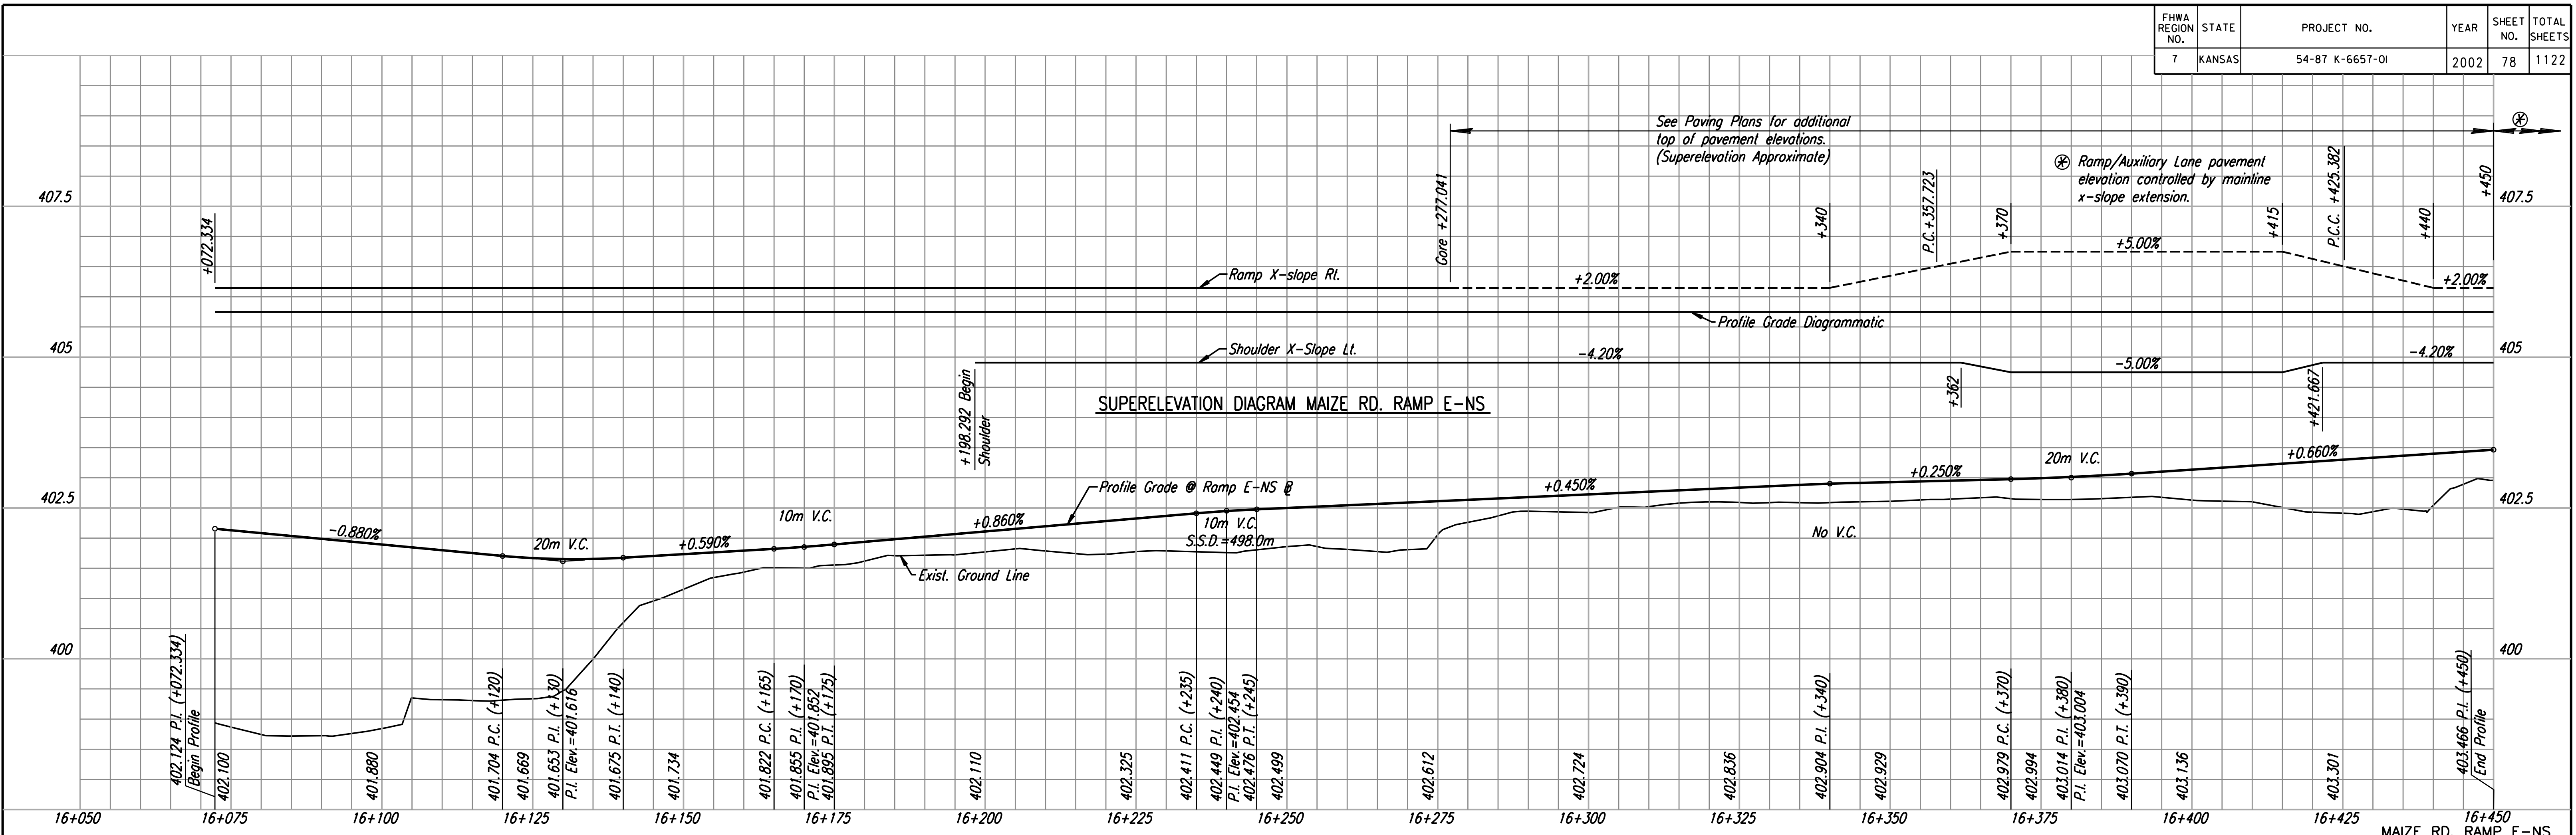

DATE	
BY	
REFERENCES NOTED	
REFERENCES CHECKED	

RECORD DRAWING

DSNR: RCH OPER: JGP SCALE: 1:500
 i:/1997/97362/As-Builts/dgn's/Sh 078-Maize-ernzrmp.dgn Last Rev: 8-9-07 By: gdr