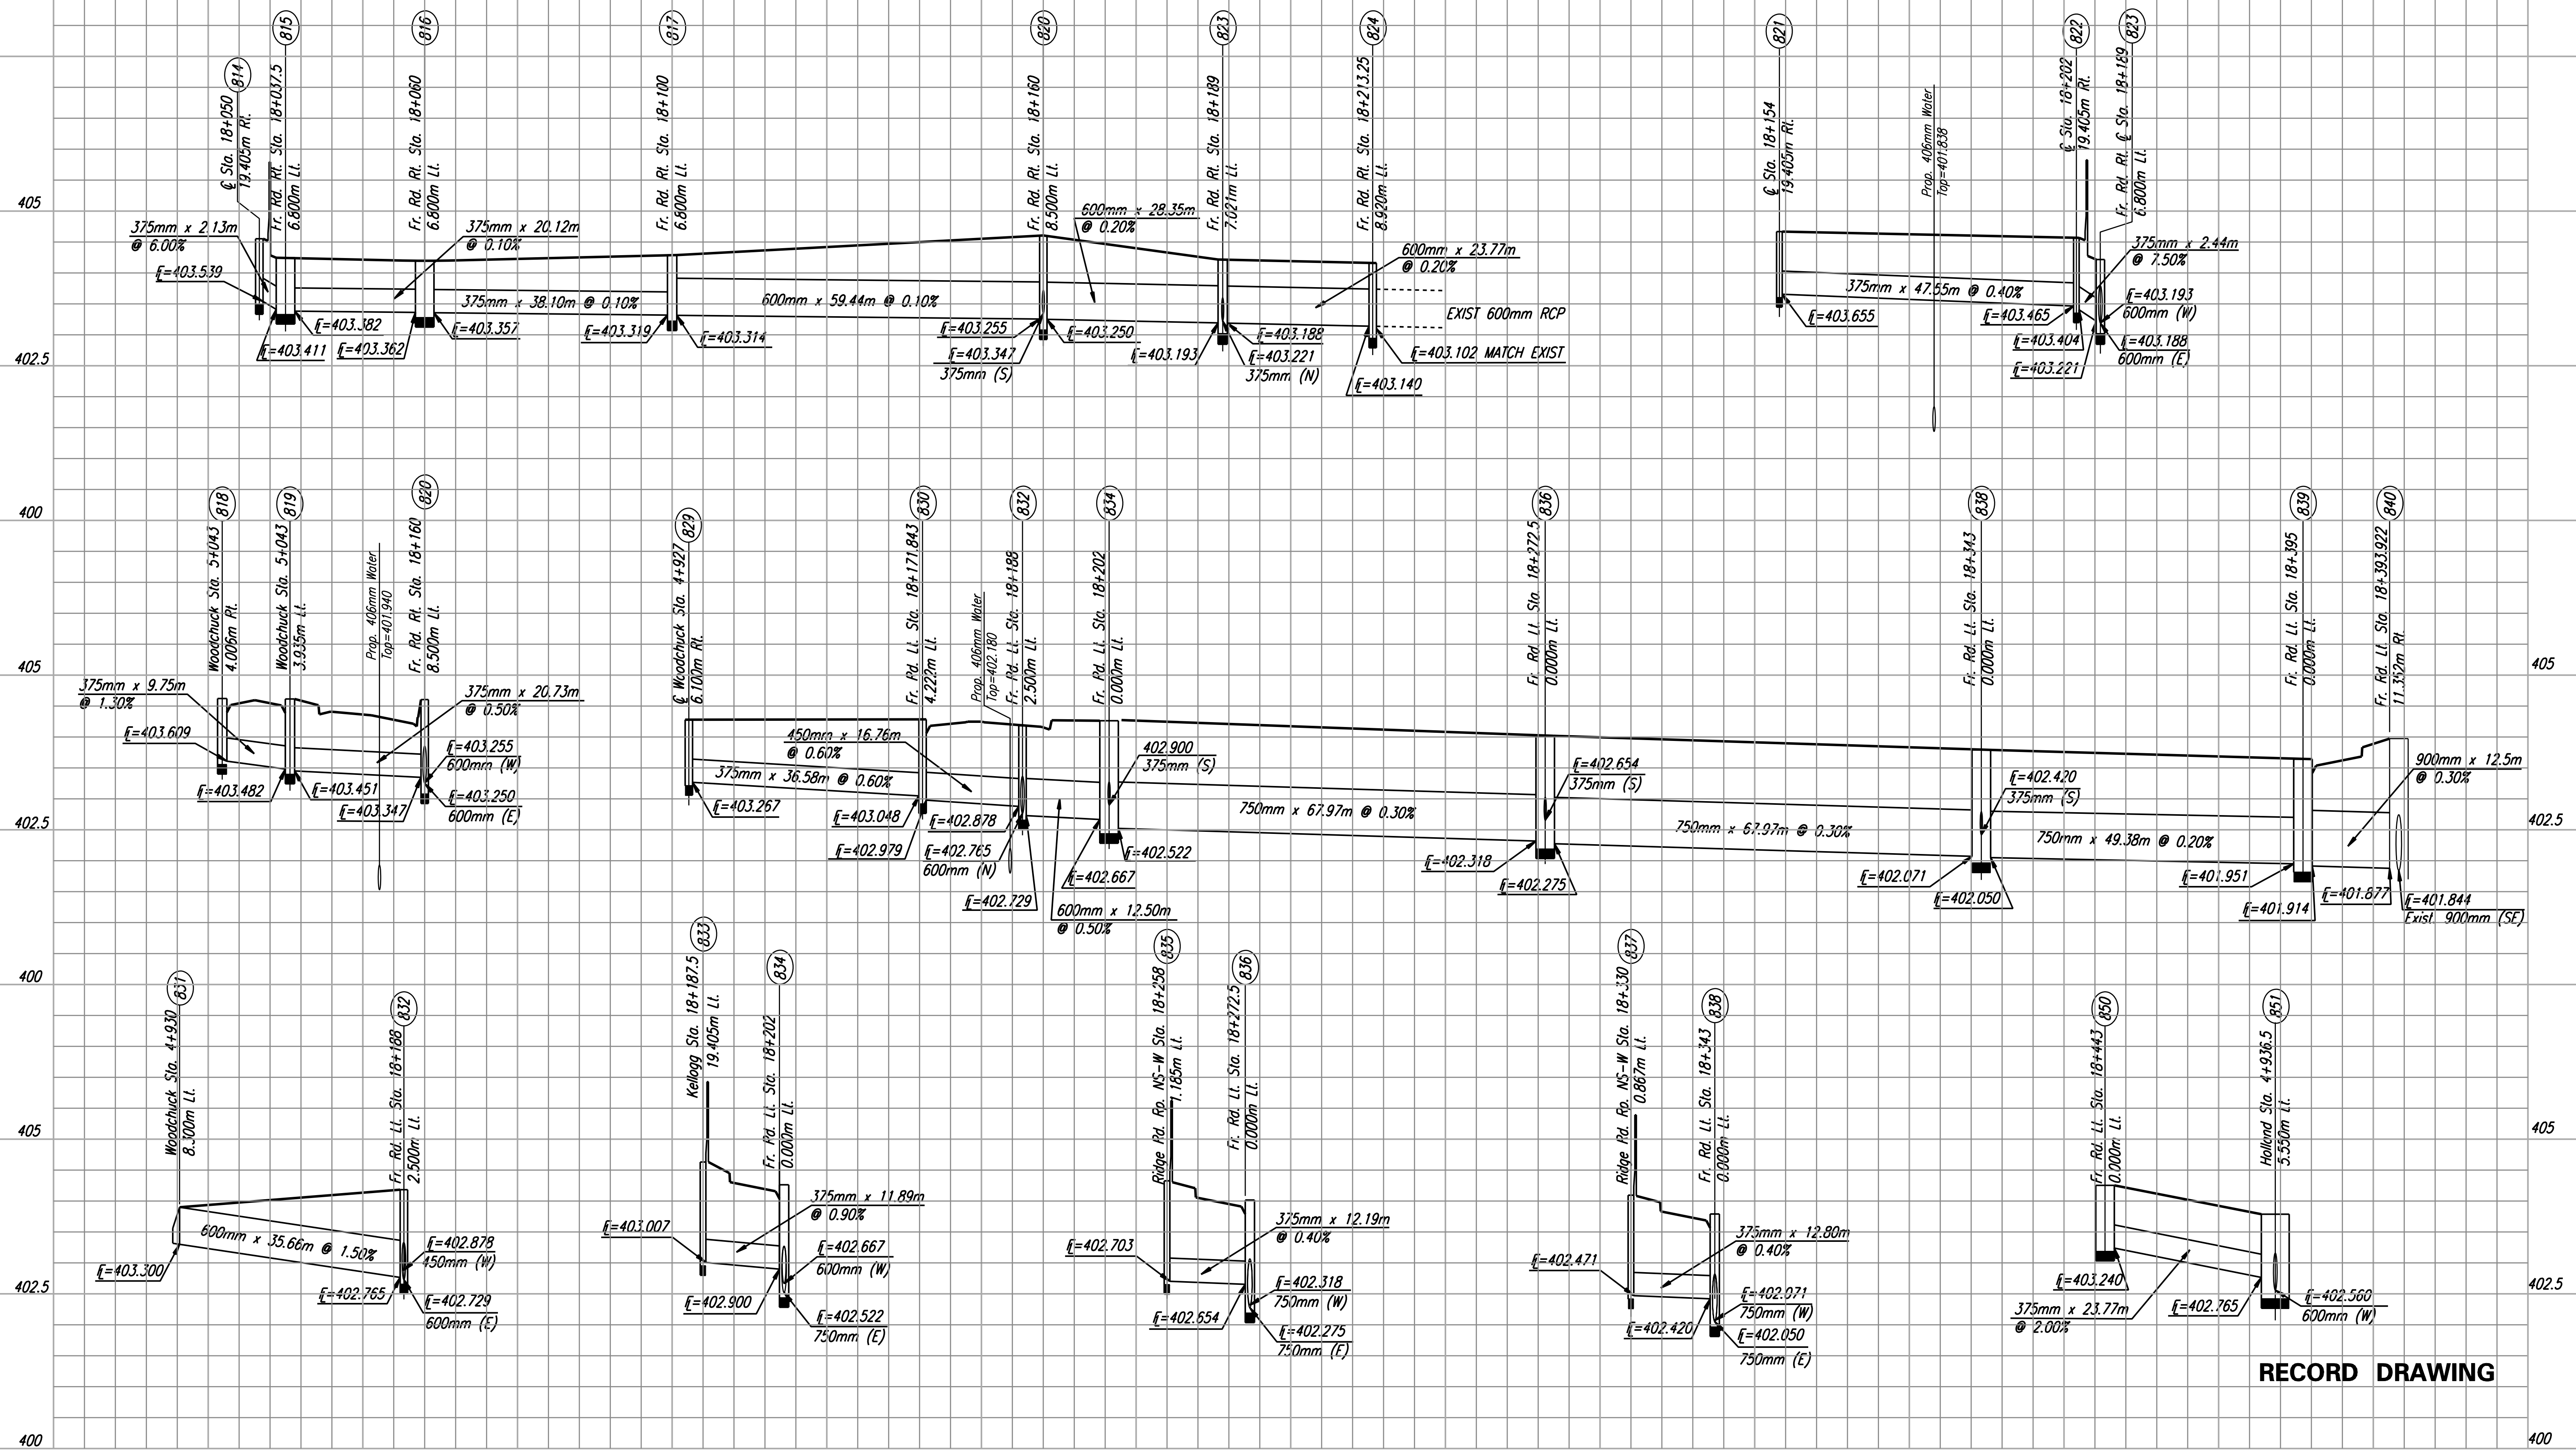

BY	DATE
REFERENCES NOTED	
REFERENCES CHECKED	

DSNR: RCH OPER: JGP SCALE: 1:500  
 I:\1997\97362\As-Builts\ogn's\Sh 179-sws-profiles.dgn Last Rev: 8-20-07 By: gdr

**RECORD DRAWING**