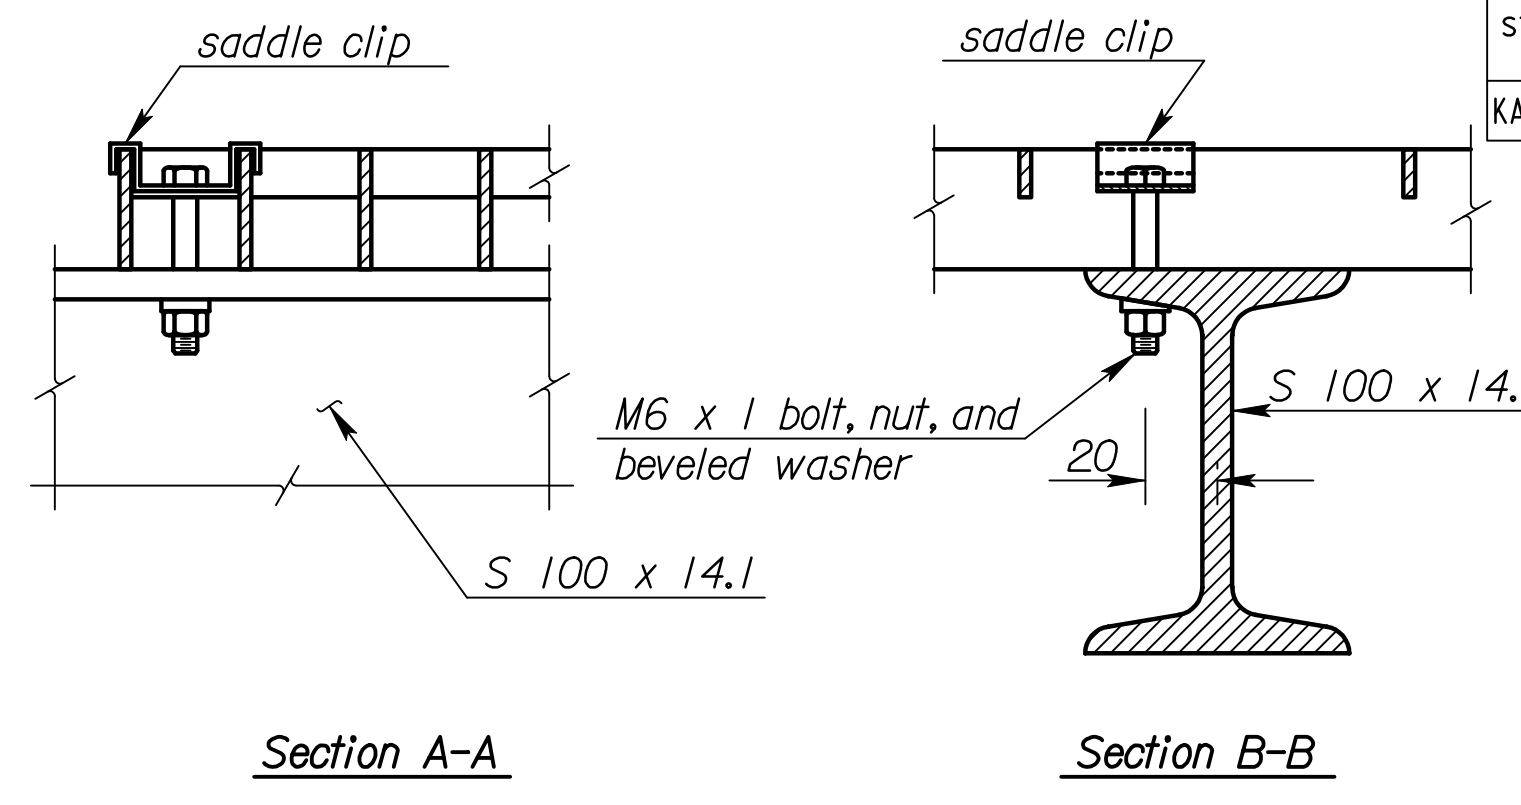

STATE	PROJECT NO.	YEAR	SHEET NO.	TOTAL SHEETS
KANSAS	54-87 K-6657-01	2002	787	1122

STEEL NOT USED

NO.	DATE	REVISIONS	BY	APP'D
KANSAS DEPARTMENT OF TRANSPORTATION STANDARD STRUCTURAL SIGN SUPPORTS SPAN TYPE OVERHEAD STEEL ALTERNATE SIGN MOUNTING AND WALKWAY DETAILS SL15IC-10 S1				
DESIGNED BY	BFM	DATE	4-10-97	APP'D
DESIGNED BY	KFH	DATE	4-10-97	APP'D

KENNETH F. HURST
CADD CK. DJE
LES