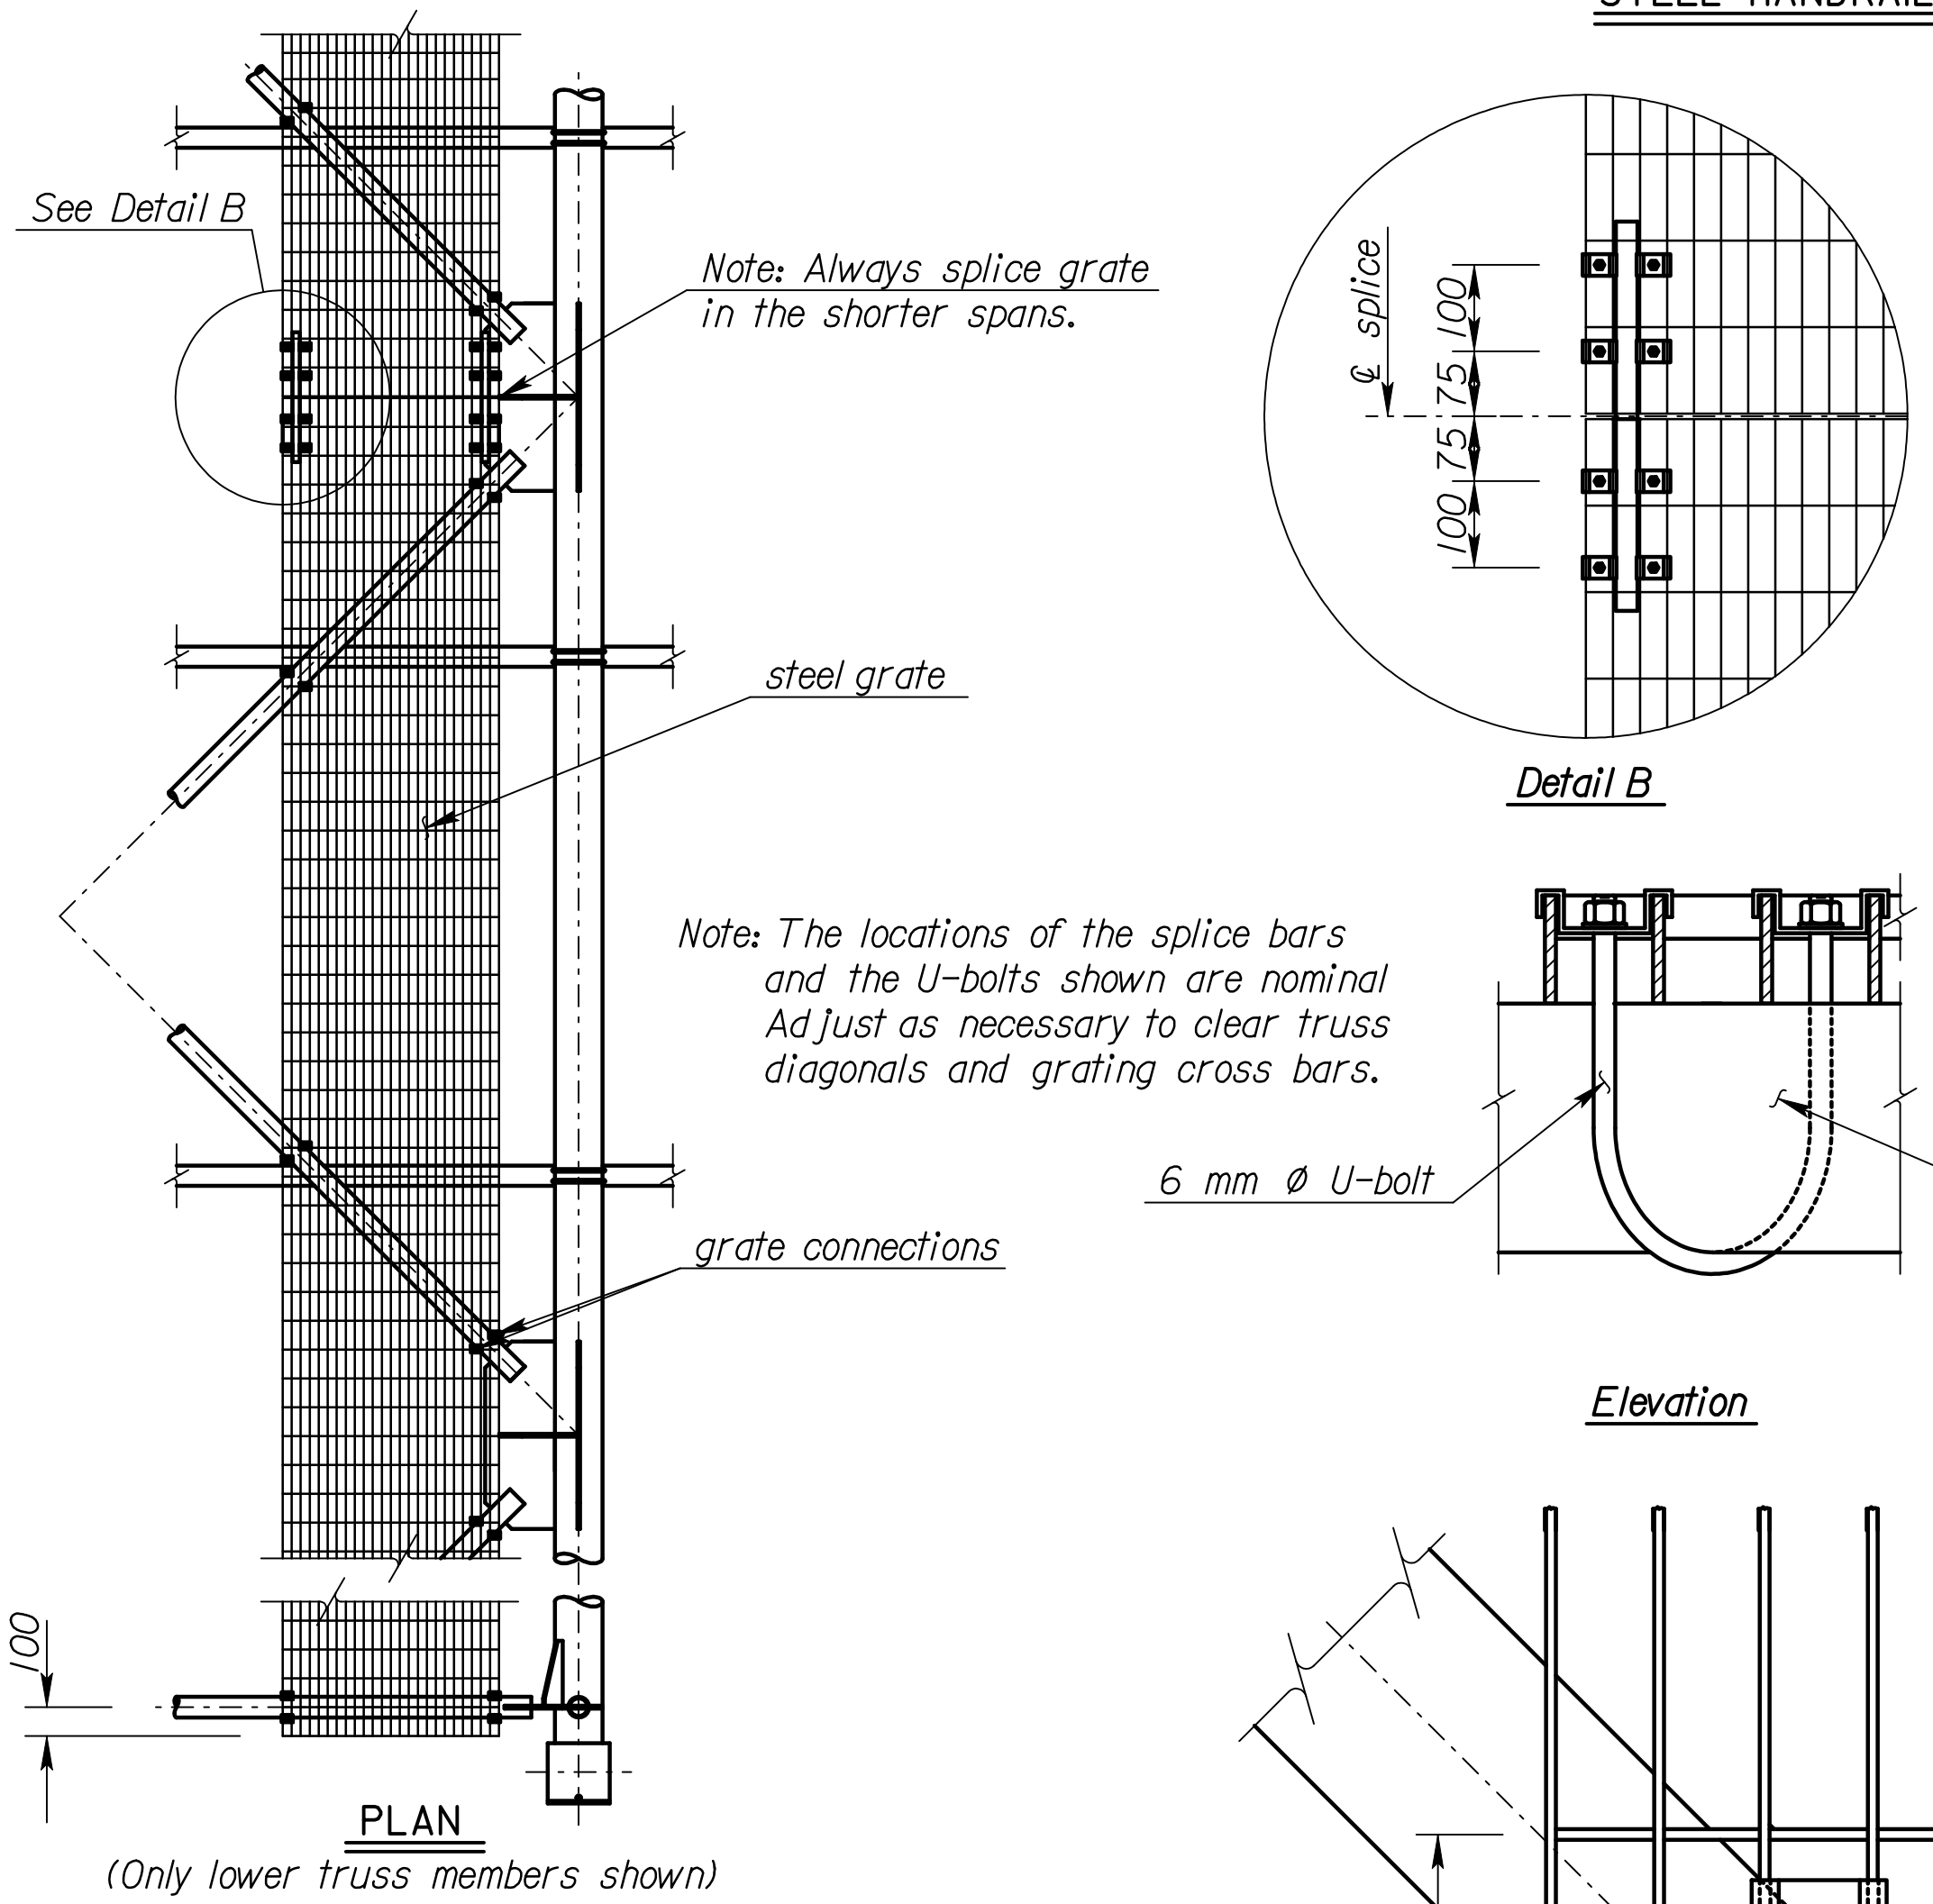

STATE	PROJECT NO.	YEAR	SHEET NO.	TOTAL SHEETS
KANSAS	54-87 K-6657-01	2002	787	1122

STEEL NOT USED

NO.	DATE	REVISIONS	BY	APP'D
KANSAS DEPARTMENT OF TRANSPORTATION STANDARD STRUCTURAL SIGN SUPPORTS SPAN TYPE OVERHEAD STEEL ALTERNATE SIGN MOUNTING AND WALKWAY DETAILS SL15IC-10 S1				
DESIGNED BY	BFM	DATE	4-10-97	APP'D
DESIGNED BY	KFH	DATE	4-10-97	APP'D

KENNETH F. HURST
CADD CK. DJE
LES