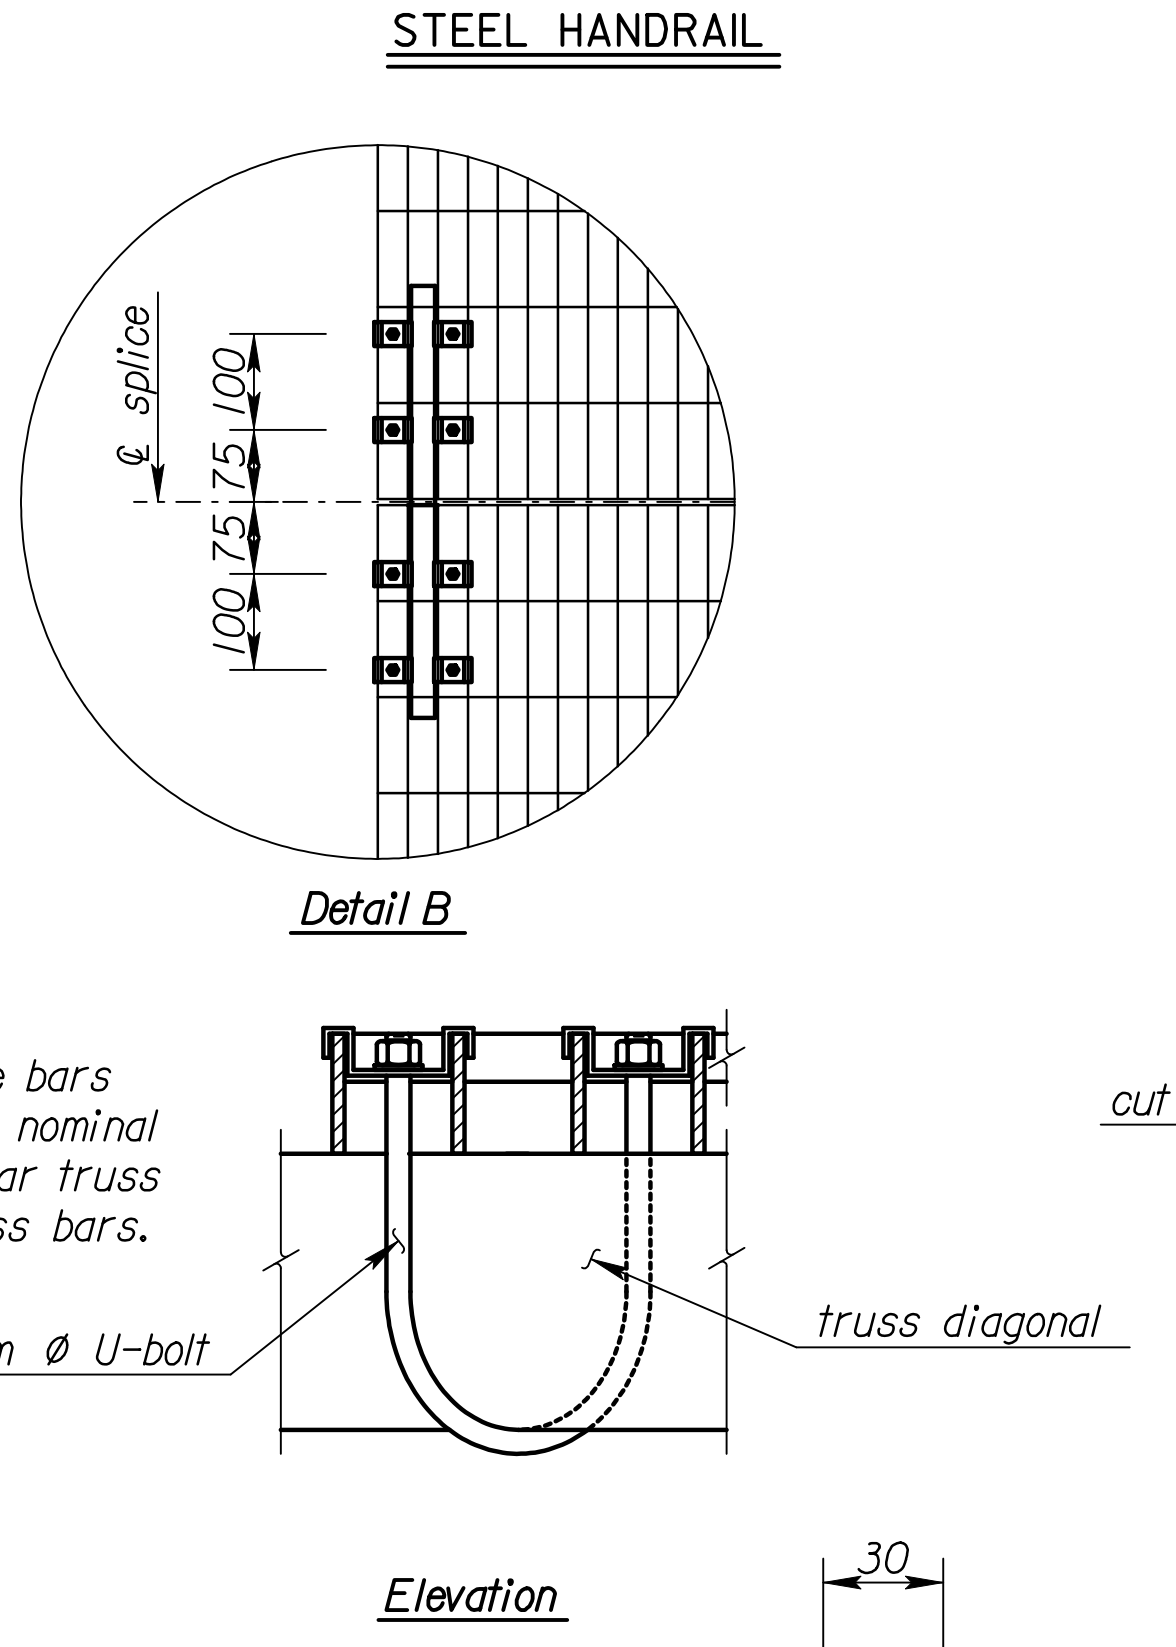

STATE	PROJECT NO.	YEAR	SHEET NO.	TOTAL SHEETS
KANSAS	54-87 K-6657-01	2002	787	1122

STEEL NOT USED

NO.	DATE	REVISIONS	BY	APP'D
KANSAS DEPARTMENT OF TRANSPORTATION STANDARD STRUCTURAL SIGN SUPPORTS SPAN TYPE OVERHEAD STEEL ALTERNATE SIGN MOUNTING AND WALKWAY DETAILS SL15IC-10 S1				
DESIGNED BY	BFM	DATE	4-10-97	APP'D
DESIGNED BY	KFH	DATE	4-10-97	APP'D

KENNETH F. HURST
CADD CK. DJE
LES