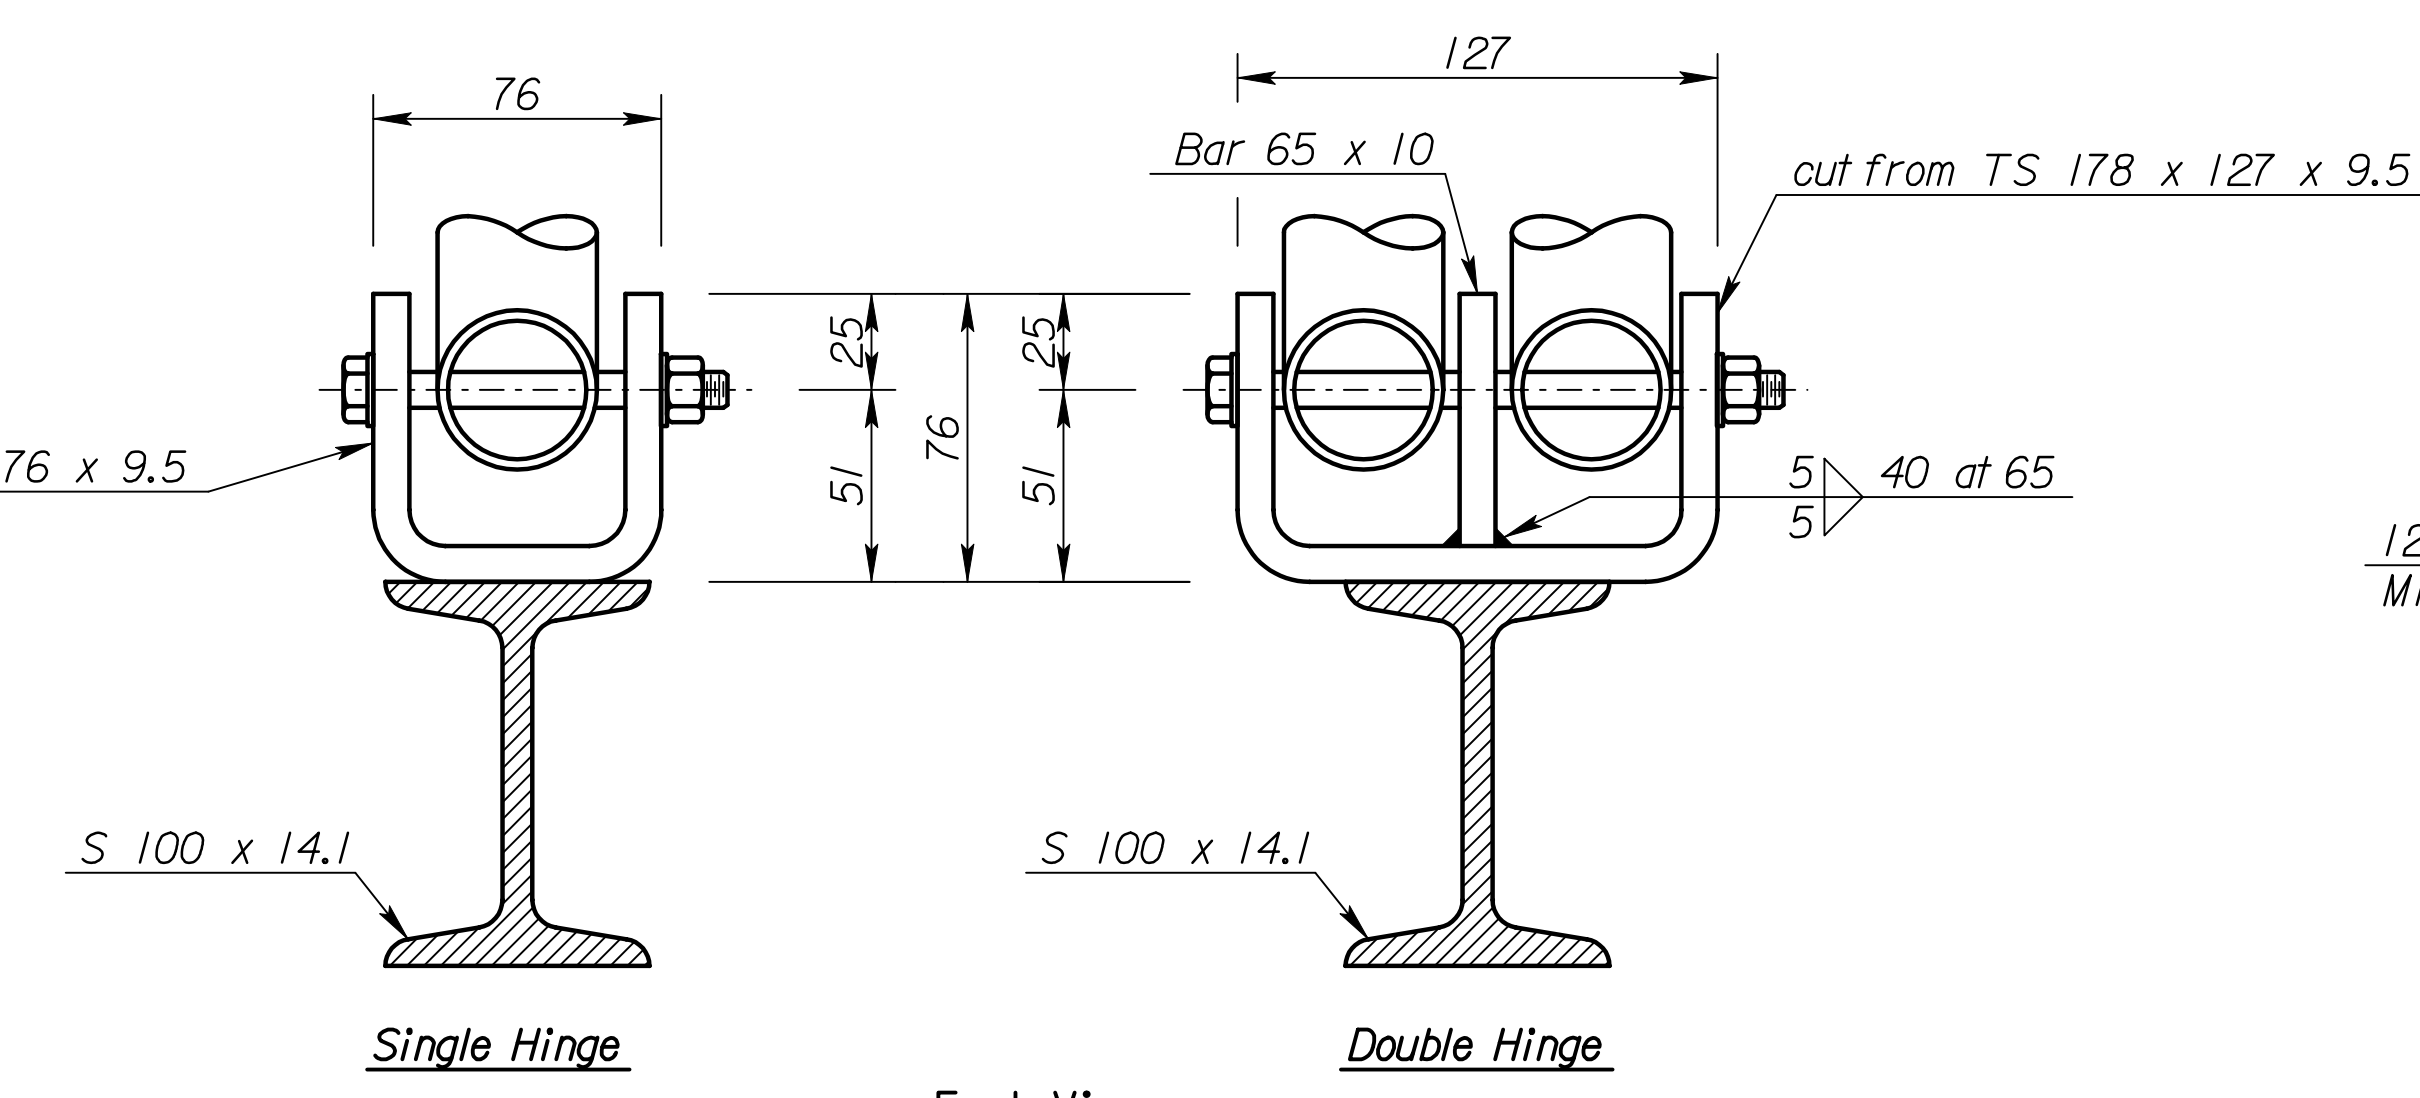

STATE	PROJECT NO.	YEAR	SHEET NO.	TOTAL SHEETS
KANSAS	54-87 K-6657-01	2002	787	1122

STEEL NOT USED

NO.	DATE	REVISIONS	BY	APP'D
KANSAS DEPARTMENT OF TRANSPORTATION STANDARD STRUCTURAL SIGN SUPPORTS SPAN TYPE OVERHEAD STEEL ALTERNATE SIGN MOUNTING AND WALKWAY DETAILS SL15IC-10 S1				
DESIGNED BY	BFM	DATE	4-10-97	APP'D
DESIGNED BY	KFH	DATE	4-10-97	APP'D

KENNETH F. HURST
CADD CK. DJE
LES