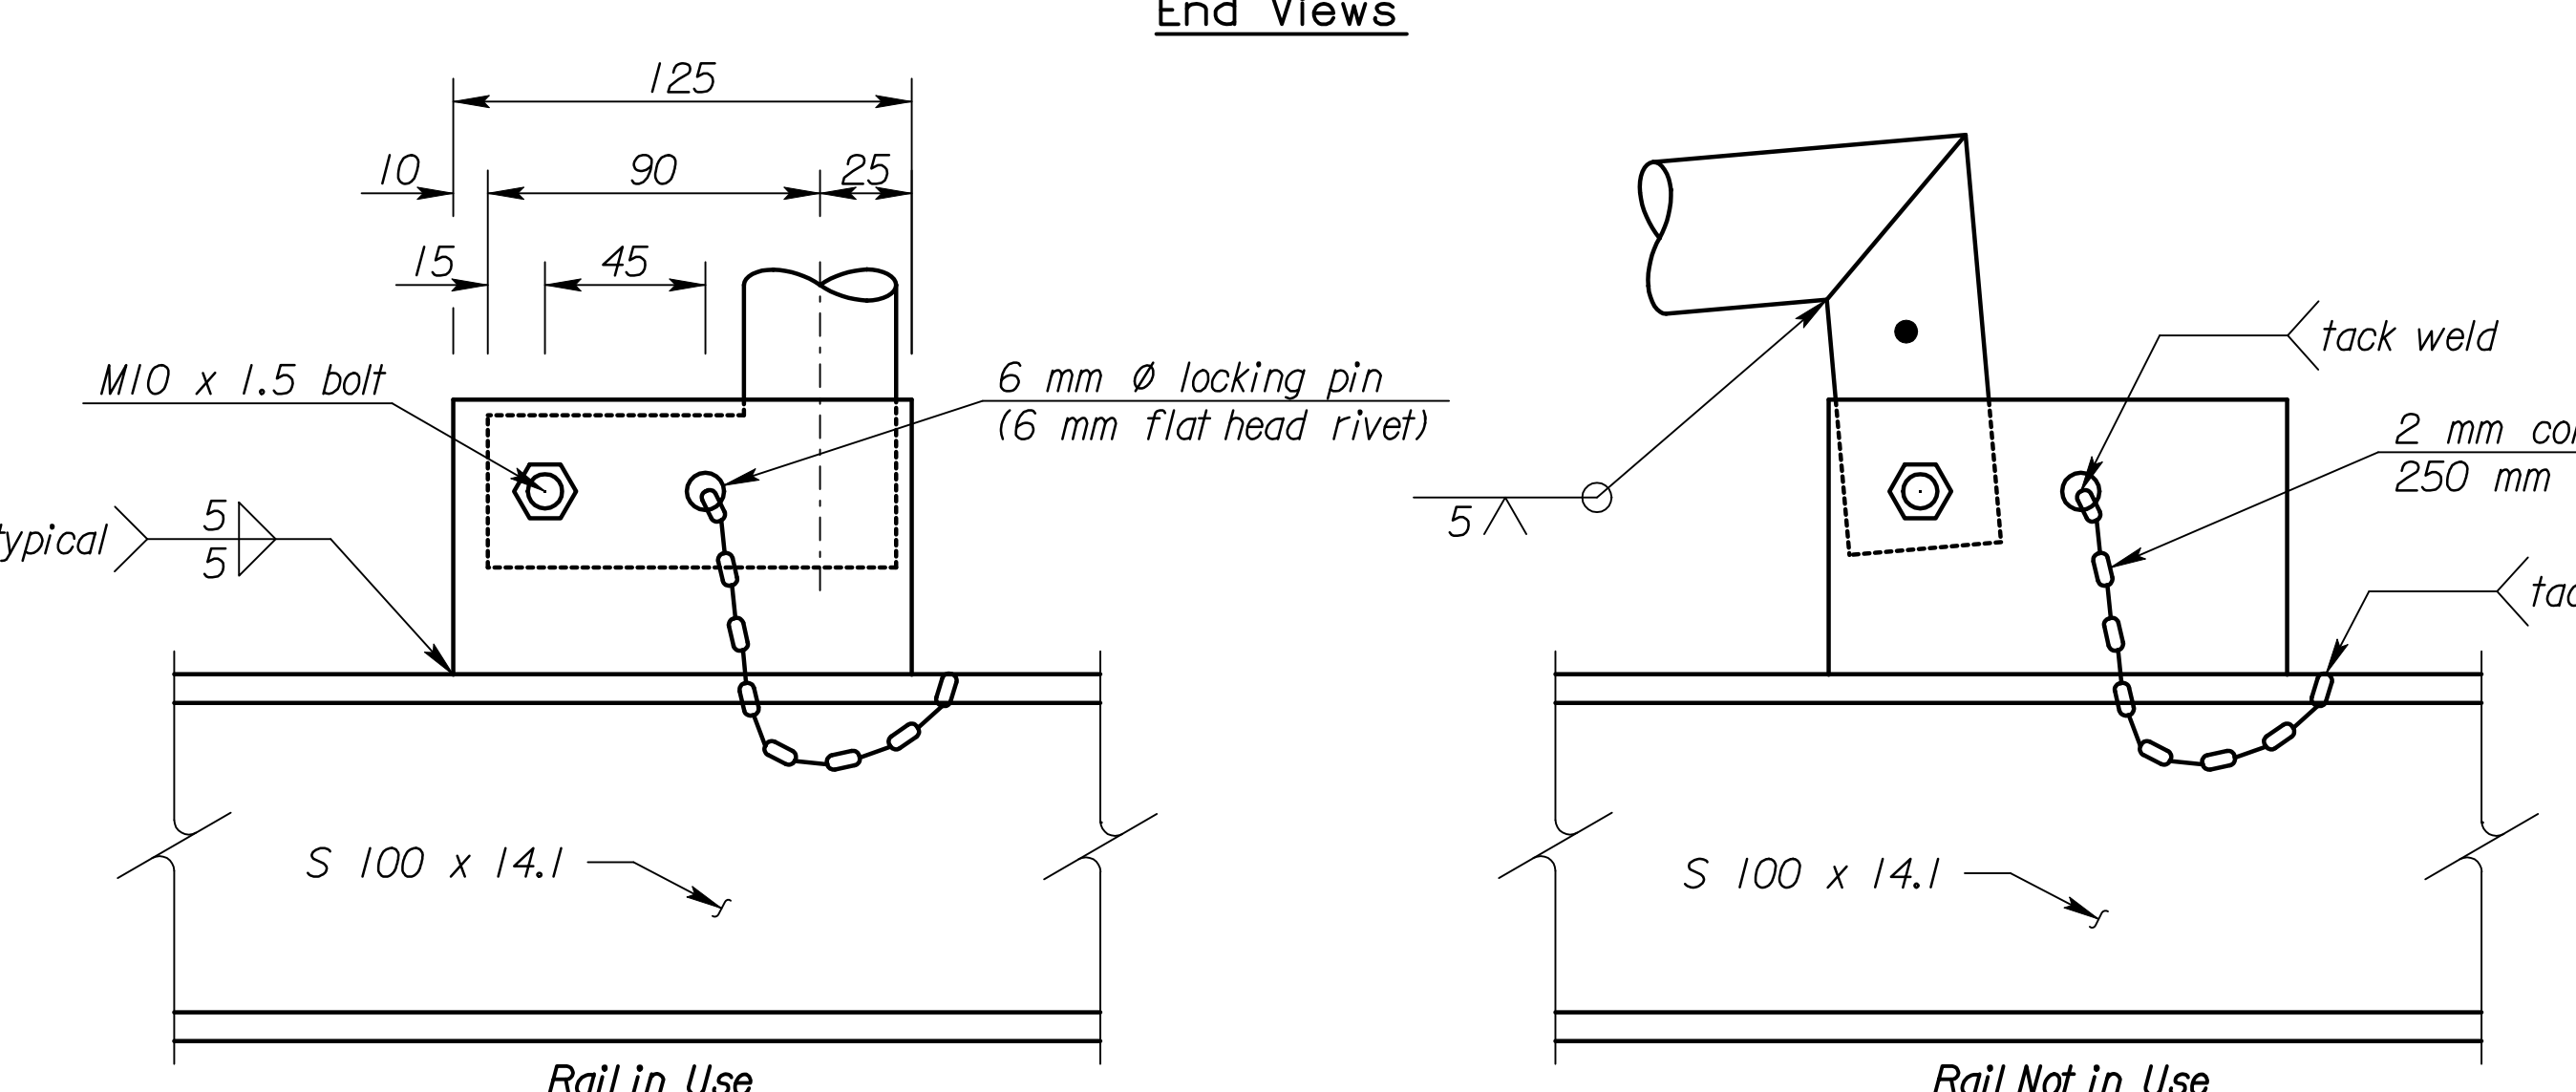

STATE	PROJECT NO.	YEAR	SHEET NO.	TOTAL SHEETS
KANSAS	54-87 K-6657-01	2002	787	1122

STEEL NOT USED

NO.	DATE	REVISIONS	BY	APP'D
KANSAS DEPARTMENT OF TRANSPORTATION STANDARD STRUCTURAL SIGN SUPPORTS SPAN TYPE OVERHEAD STEEL ALTERNATE SIGN MOUNTING AND WALKWAY DETAILS SL15IC-10 S1				
DESIGNED BY	BFM	DATE	4-10-97	APP'D
DESIGNED BY	KFH	DATE	4-10-97	APP'D

KENNETH F. HURST
CADD CK. DJE
LES