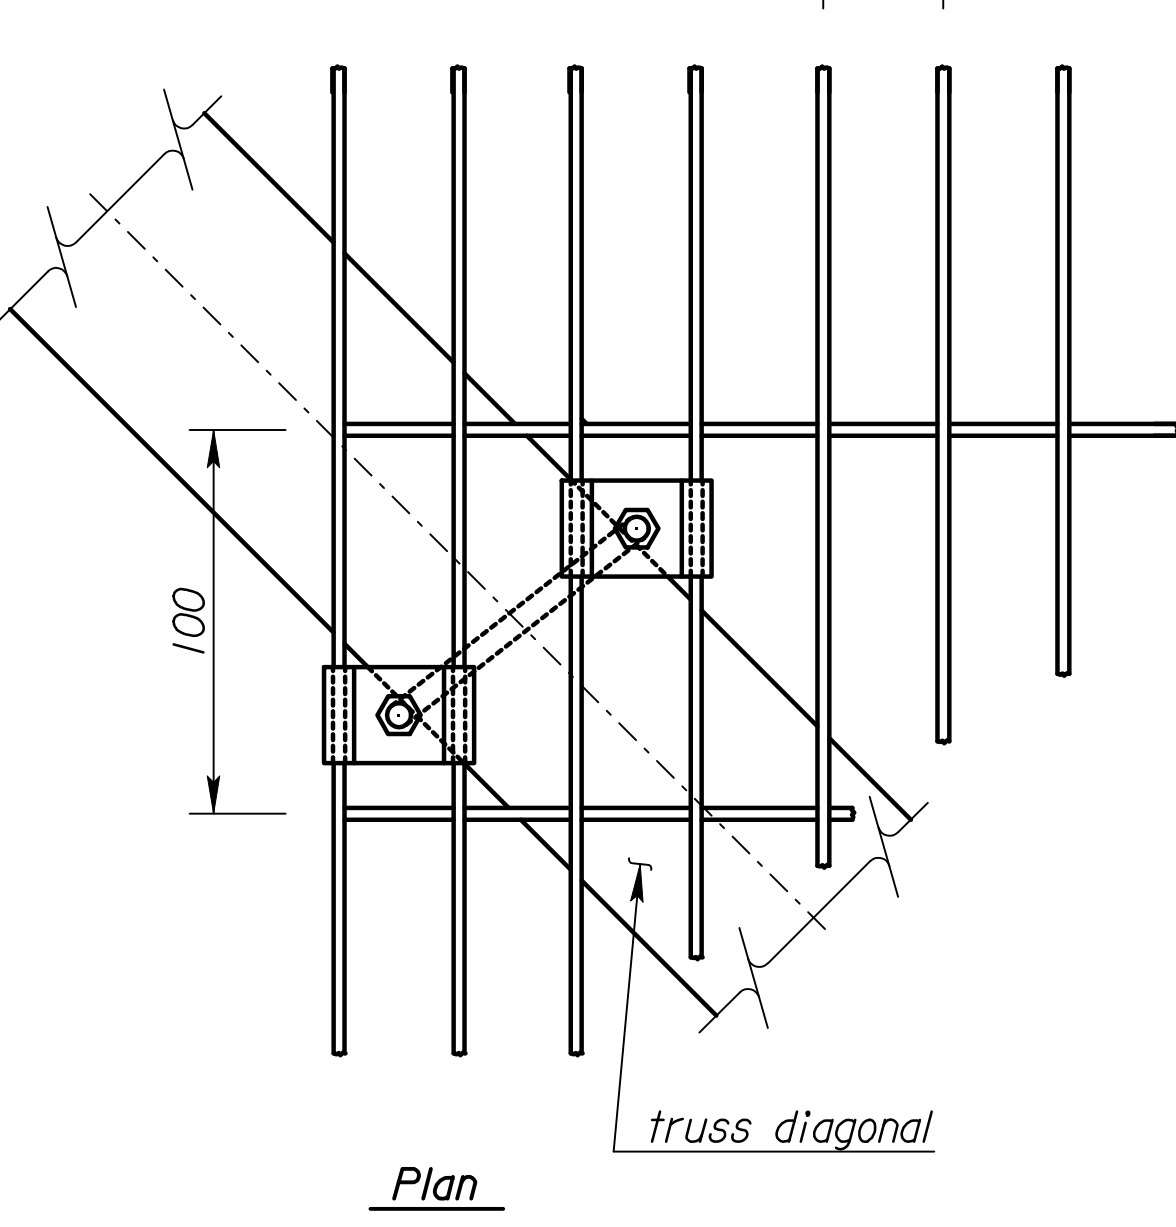

STATE	PROJECT NO.	YEAR	SHEET NO.	TOTAL SHEETS
KANSAS	54-87 K-6657-01	2002	787	1122

STEEL NOT USED

NO.	DATE	REVISIONS	BY	APP'D
KANSAS DEPARTMENT OF TRANSPORTATION STANDARD STRUCTURAL SIGN SUPPORTS SPAN TYPE OVERHEAD STEEL ALTERNATE SIGN MOUNTING AND WALKWAY DETAILS SL15IC-10 S1				
DESIGNED BY	BFM	DATE	4-10-97	APP'D
DESIGNED BY	KFH	DATE	4-10-97	APP'D

KENNETH F. HURST
CADD CK. DJE
LES