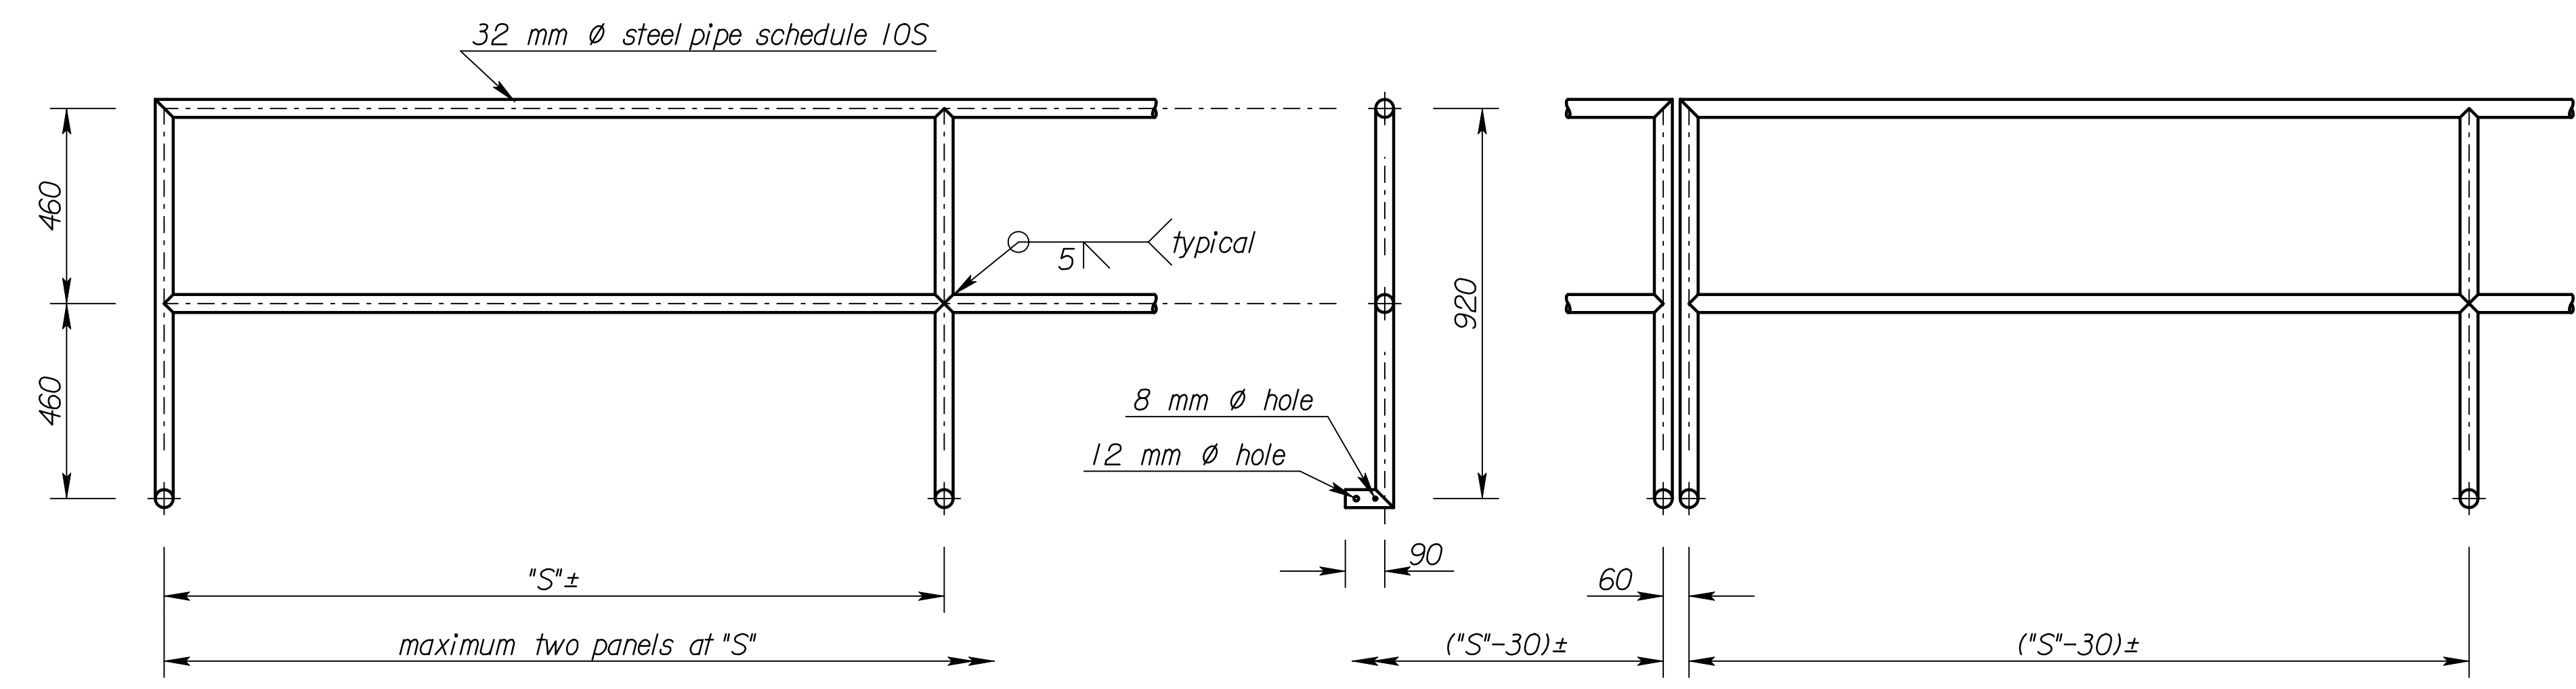

STATE	PROJECT NO.	YEAR	SHEET NO.	TOTAL SHEETS
KANSAS	54-87 K-6657-01	2002	787	1122

STEEL NOT USED

NO.	DATE	REVISIONS	BY	APP'D
KANSAS DEPARTMENT OF TRANSPORTATION STANDARD STRUCTURAL SIGN SUPPORTS SPAN TYPE OVERHEAD STEEL ALTERNATE SIGN MOUNTING AND WALKWAY DETAILS SL15IC-10 S1				
DESIGNED BY	BFM	DATE	4-10-97	APP'D
DESIGNED BY	KFH	DATE	4-10-97	APP'D

KENNETH F. HURST
CADD CK. DJE
LES