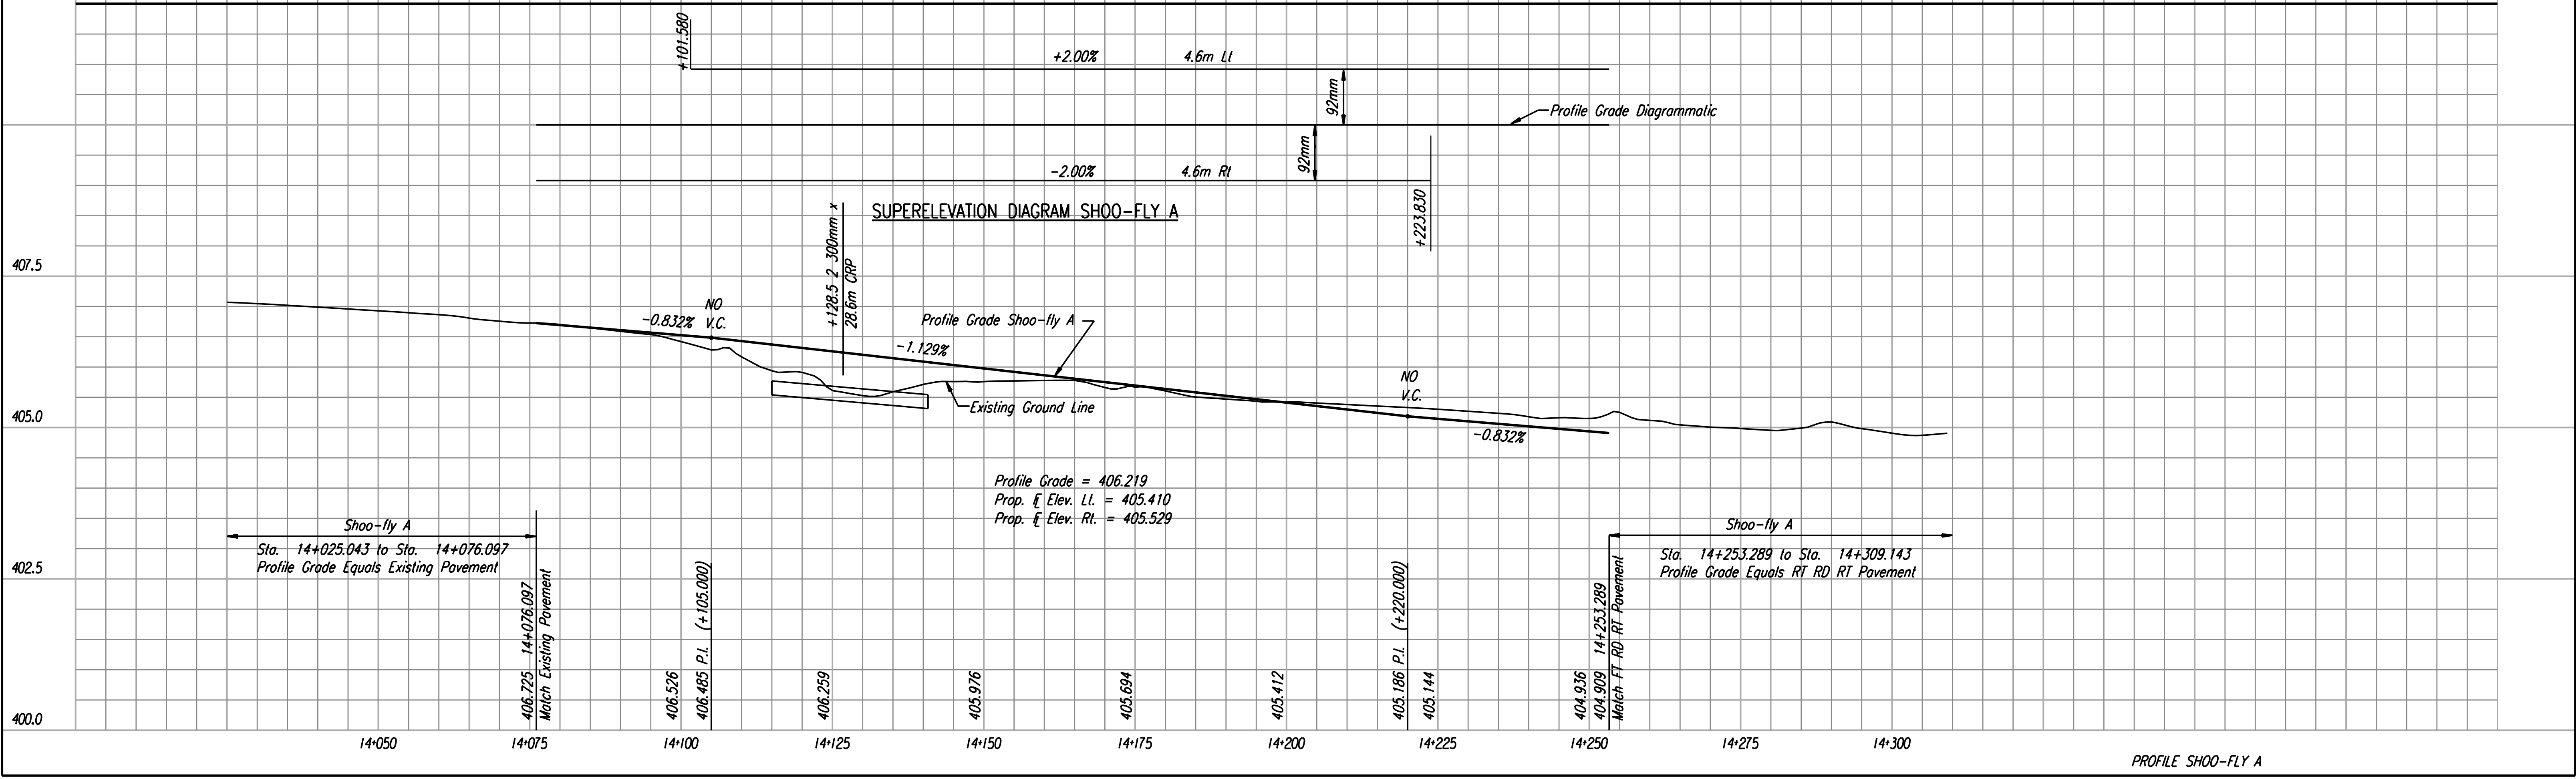

DATE	
BY	
SURVEYED	
PLOTTED	
INKED	
DESIGNED	
SQUAD	

DSNR: RMM OPER: JSB Scale: 1:500
 11/1997/97362/As-Builts/dgn/s/Vol 4/Sh 844-Shoo-fly-ShooA.dgn Last Rev: 10-8-07 By: gdr