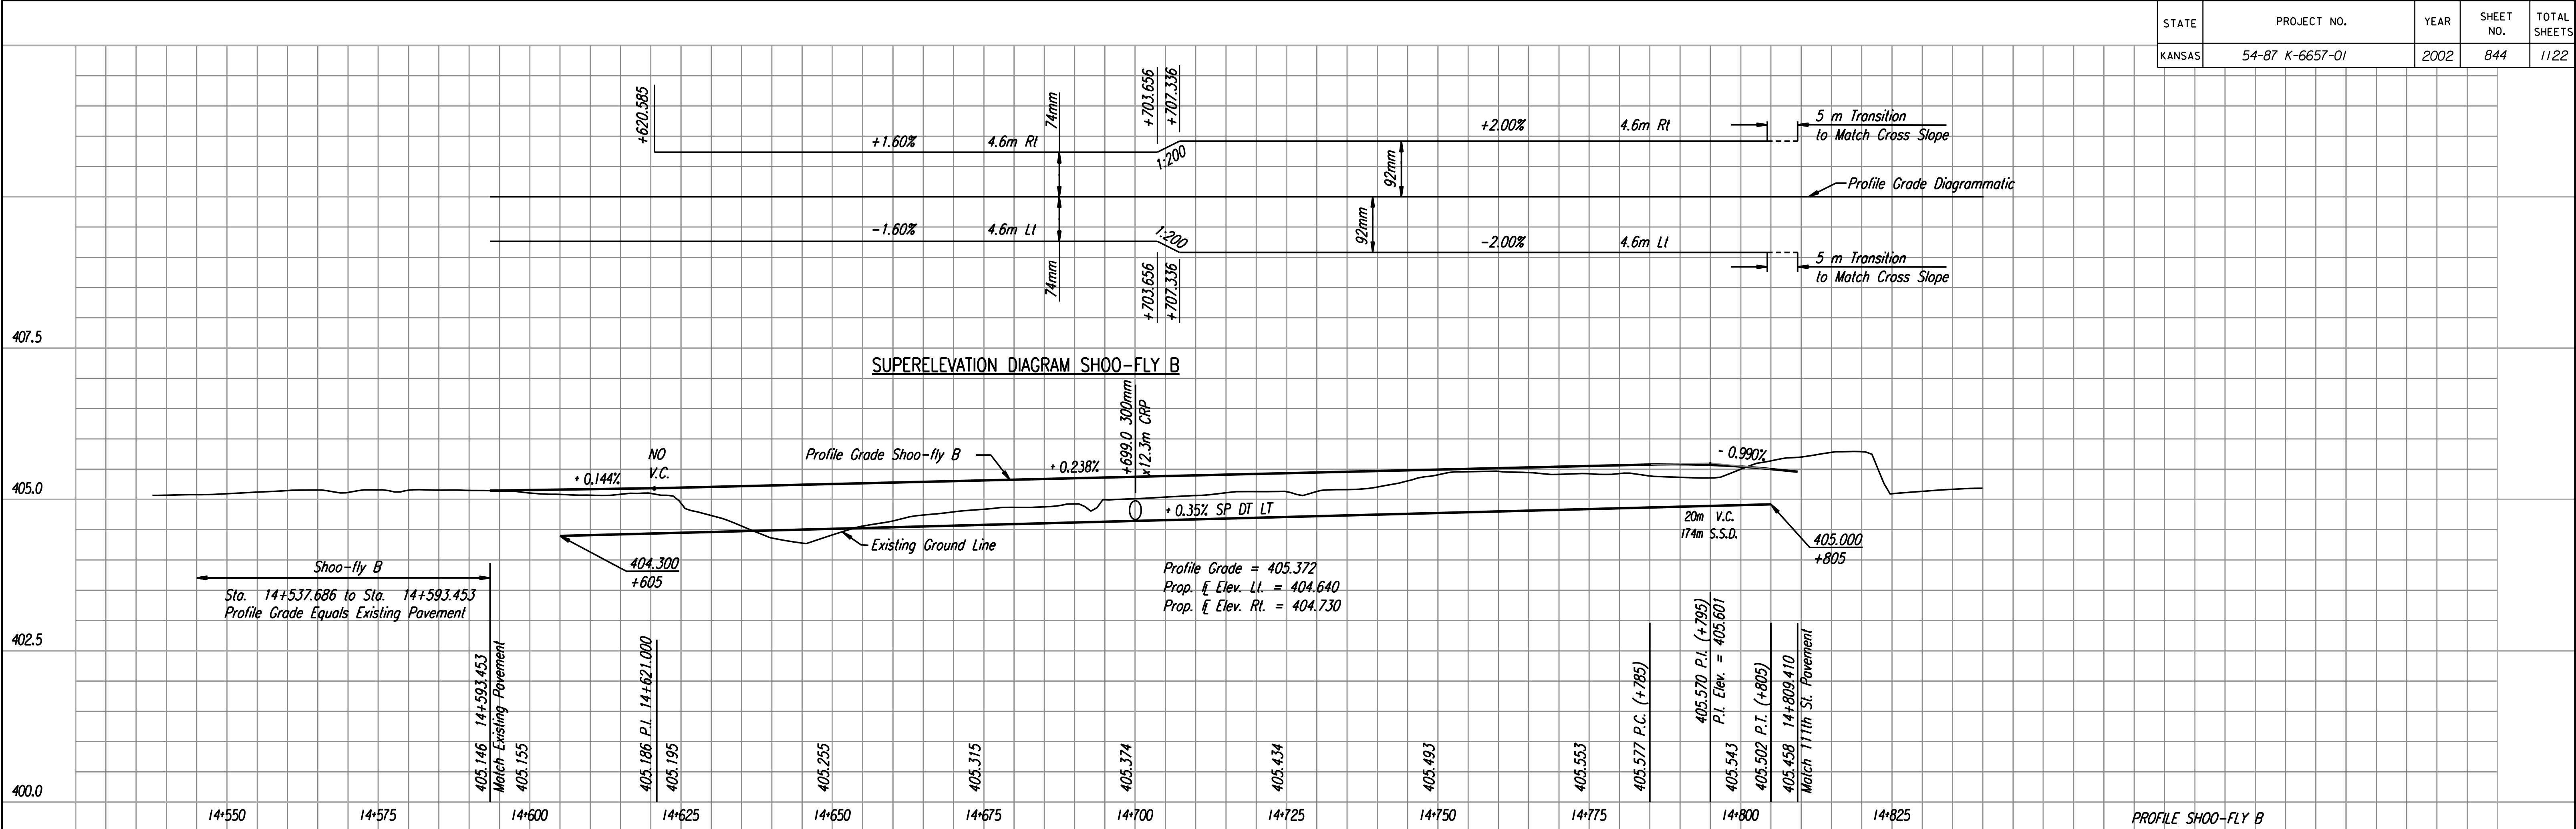

DATE	
BY	
SURVEYED	
PLOTTED	
INKED	
DESIGNED	
SQUAD	

DSNR: RMM OPER: JSB Scale: 1:500
 11/1997/97362/As-Builts/dgn/s/Vol 4/Sh 844-Shoo-fly-ShooA.dgn Last Rev: 10-8-07 By: gdr