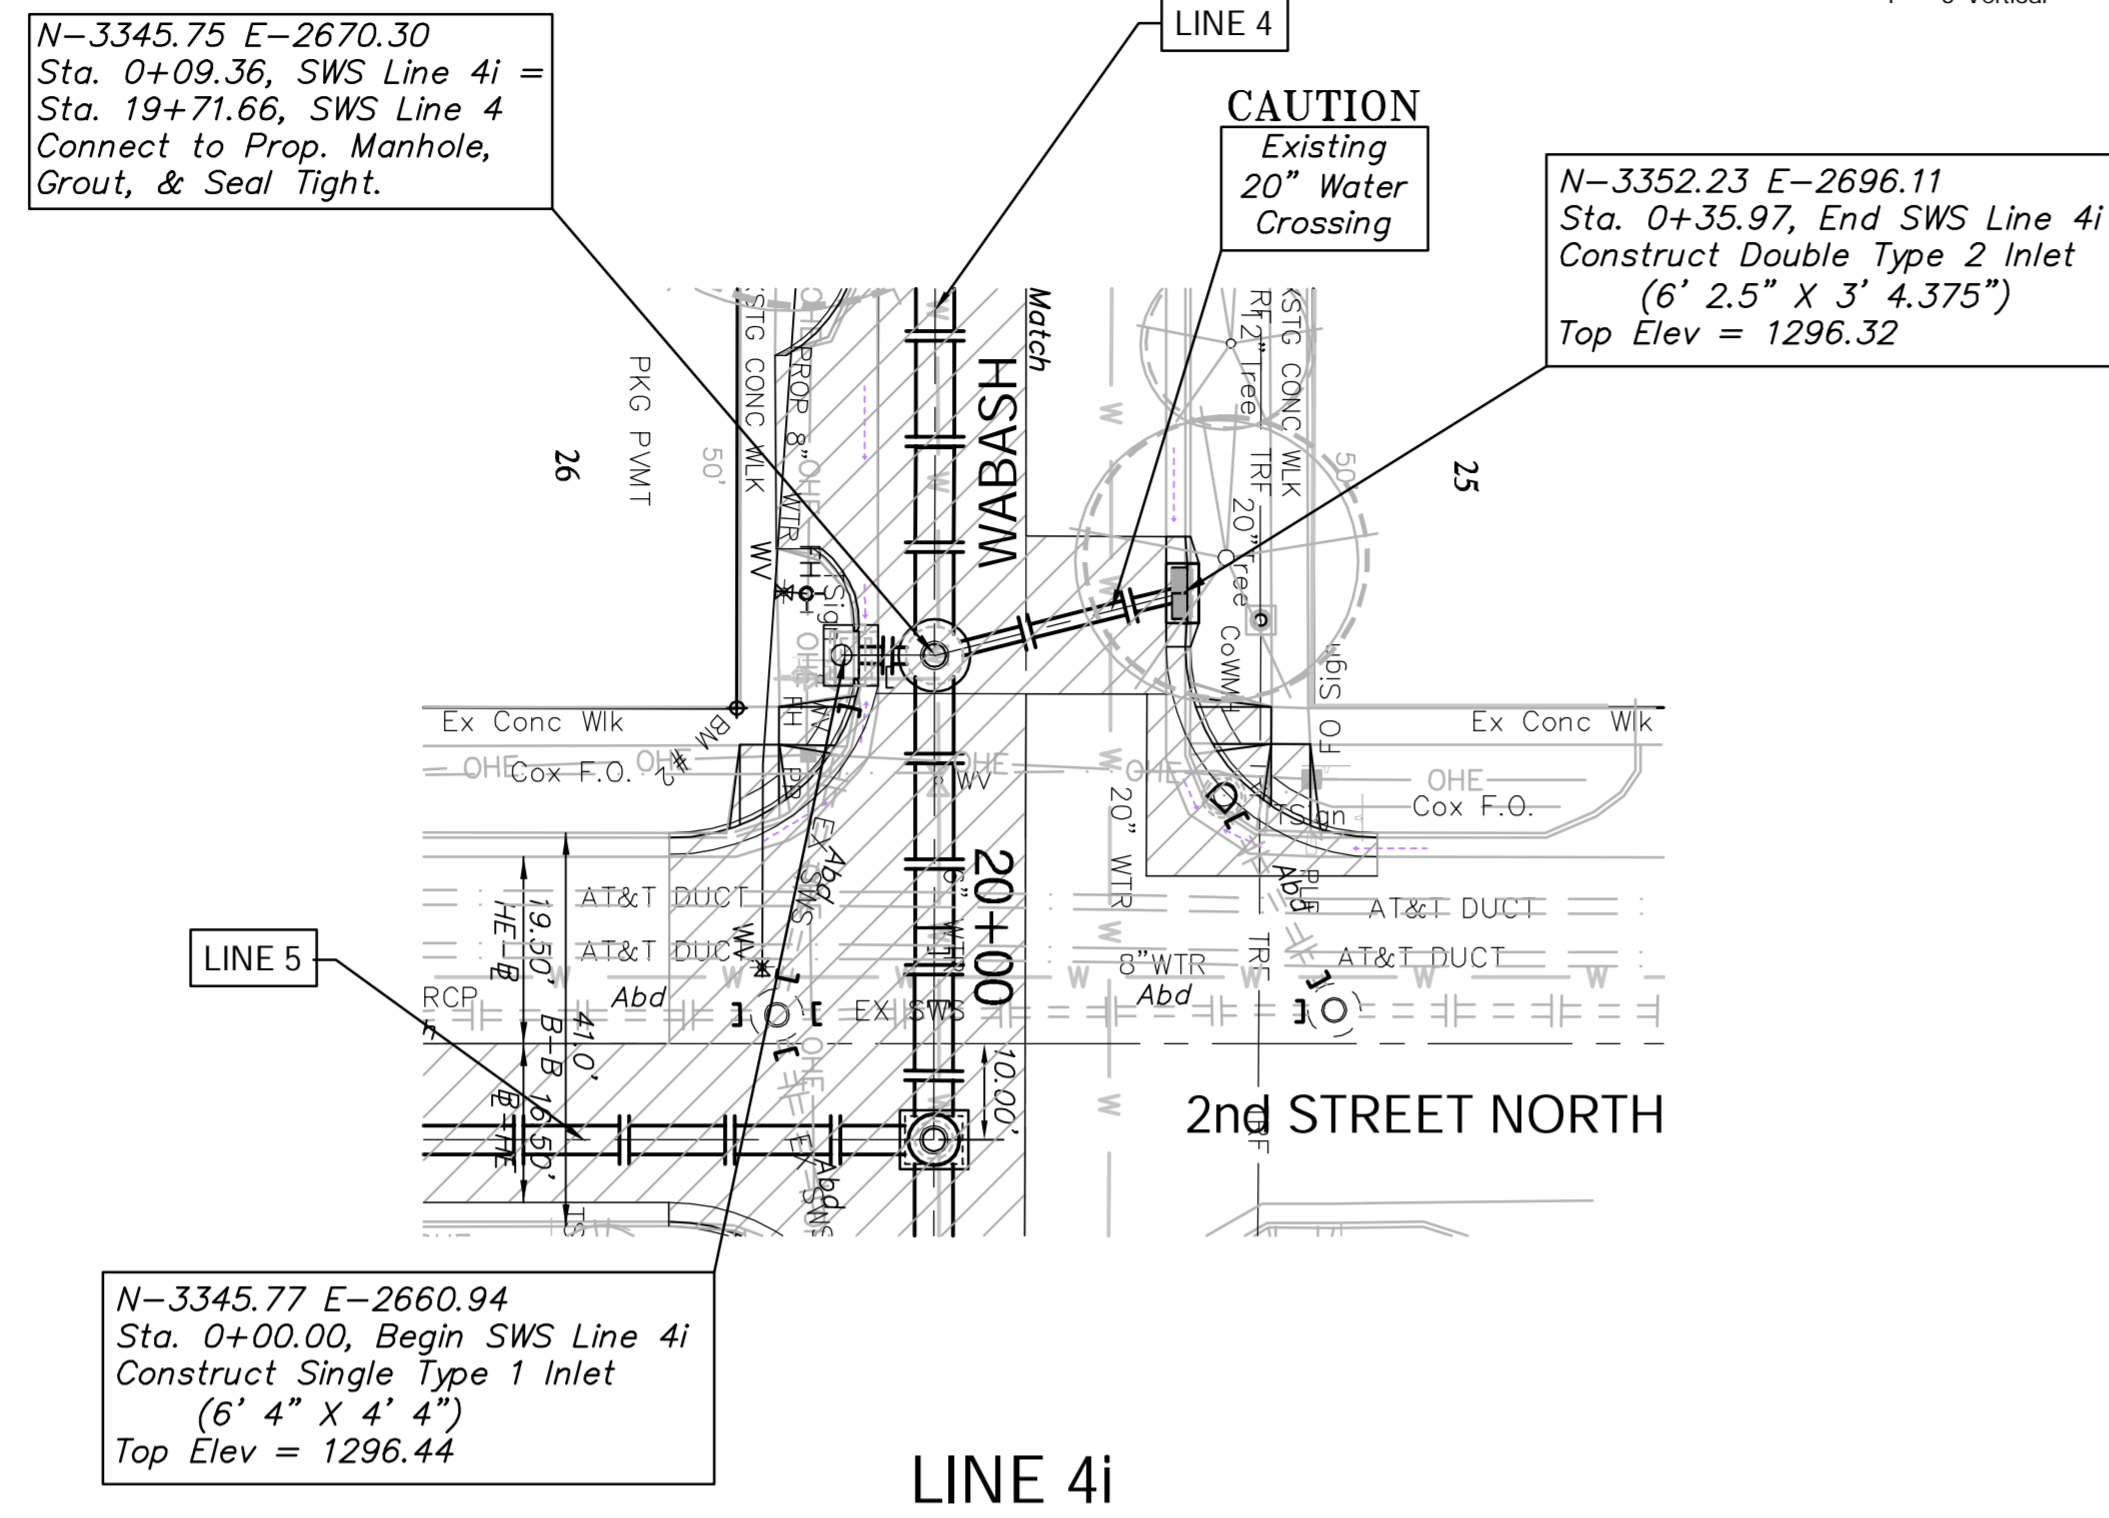

Benchmarks

BM #2- Chiseled "+" Located in sidewalk @ the NWPC of the Intersection of Wabash Ave. and 2nd Street North. Elev. = 1297.15 (MSL)

Benchmarks

BM #2- Chiseled "+" Located in sidewalk @ the NWPC of the Intersection of Wabash Ave. and 2nd Street North. Elev. = 1297.15 (MSL)