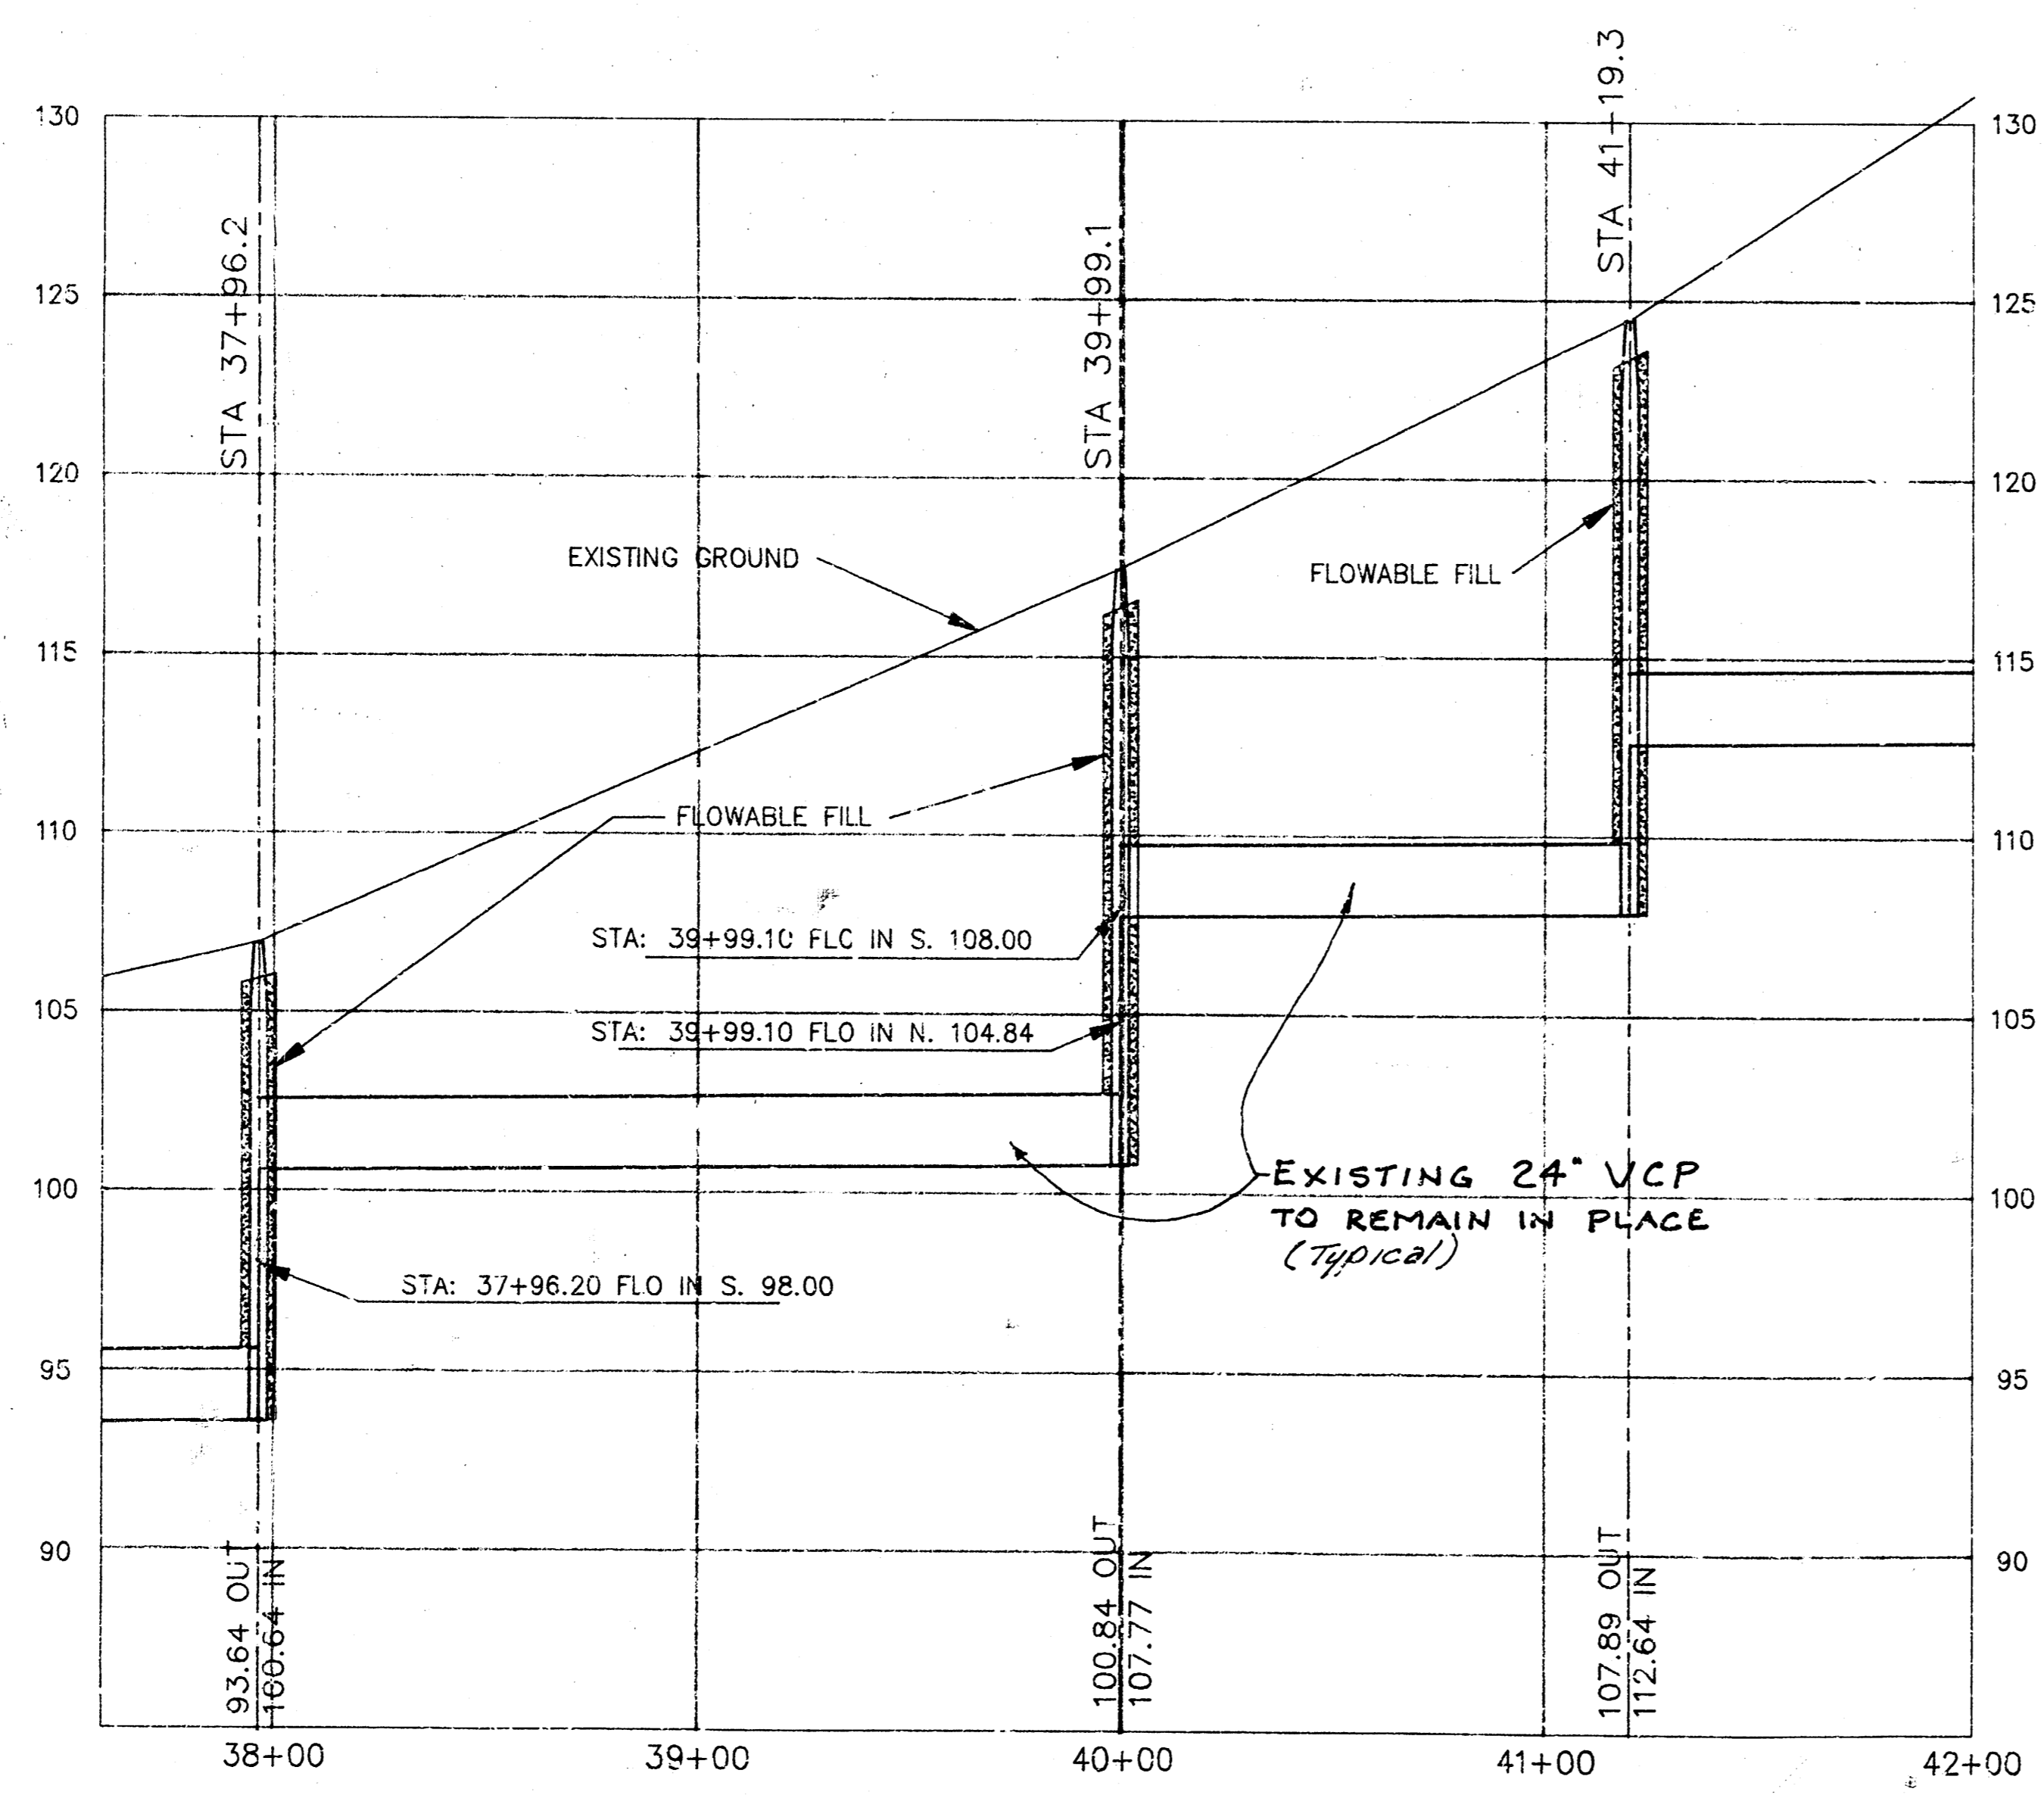

SCALE: PLAN 1" = 40'
 PROFILE 1" = 40' HORIZ.
 1" = 5' VERT.

Booked 10-17-94
 As Per Plan