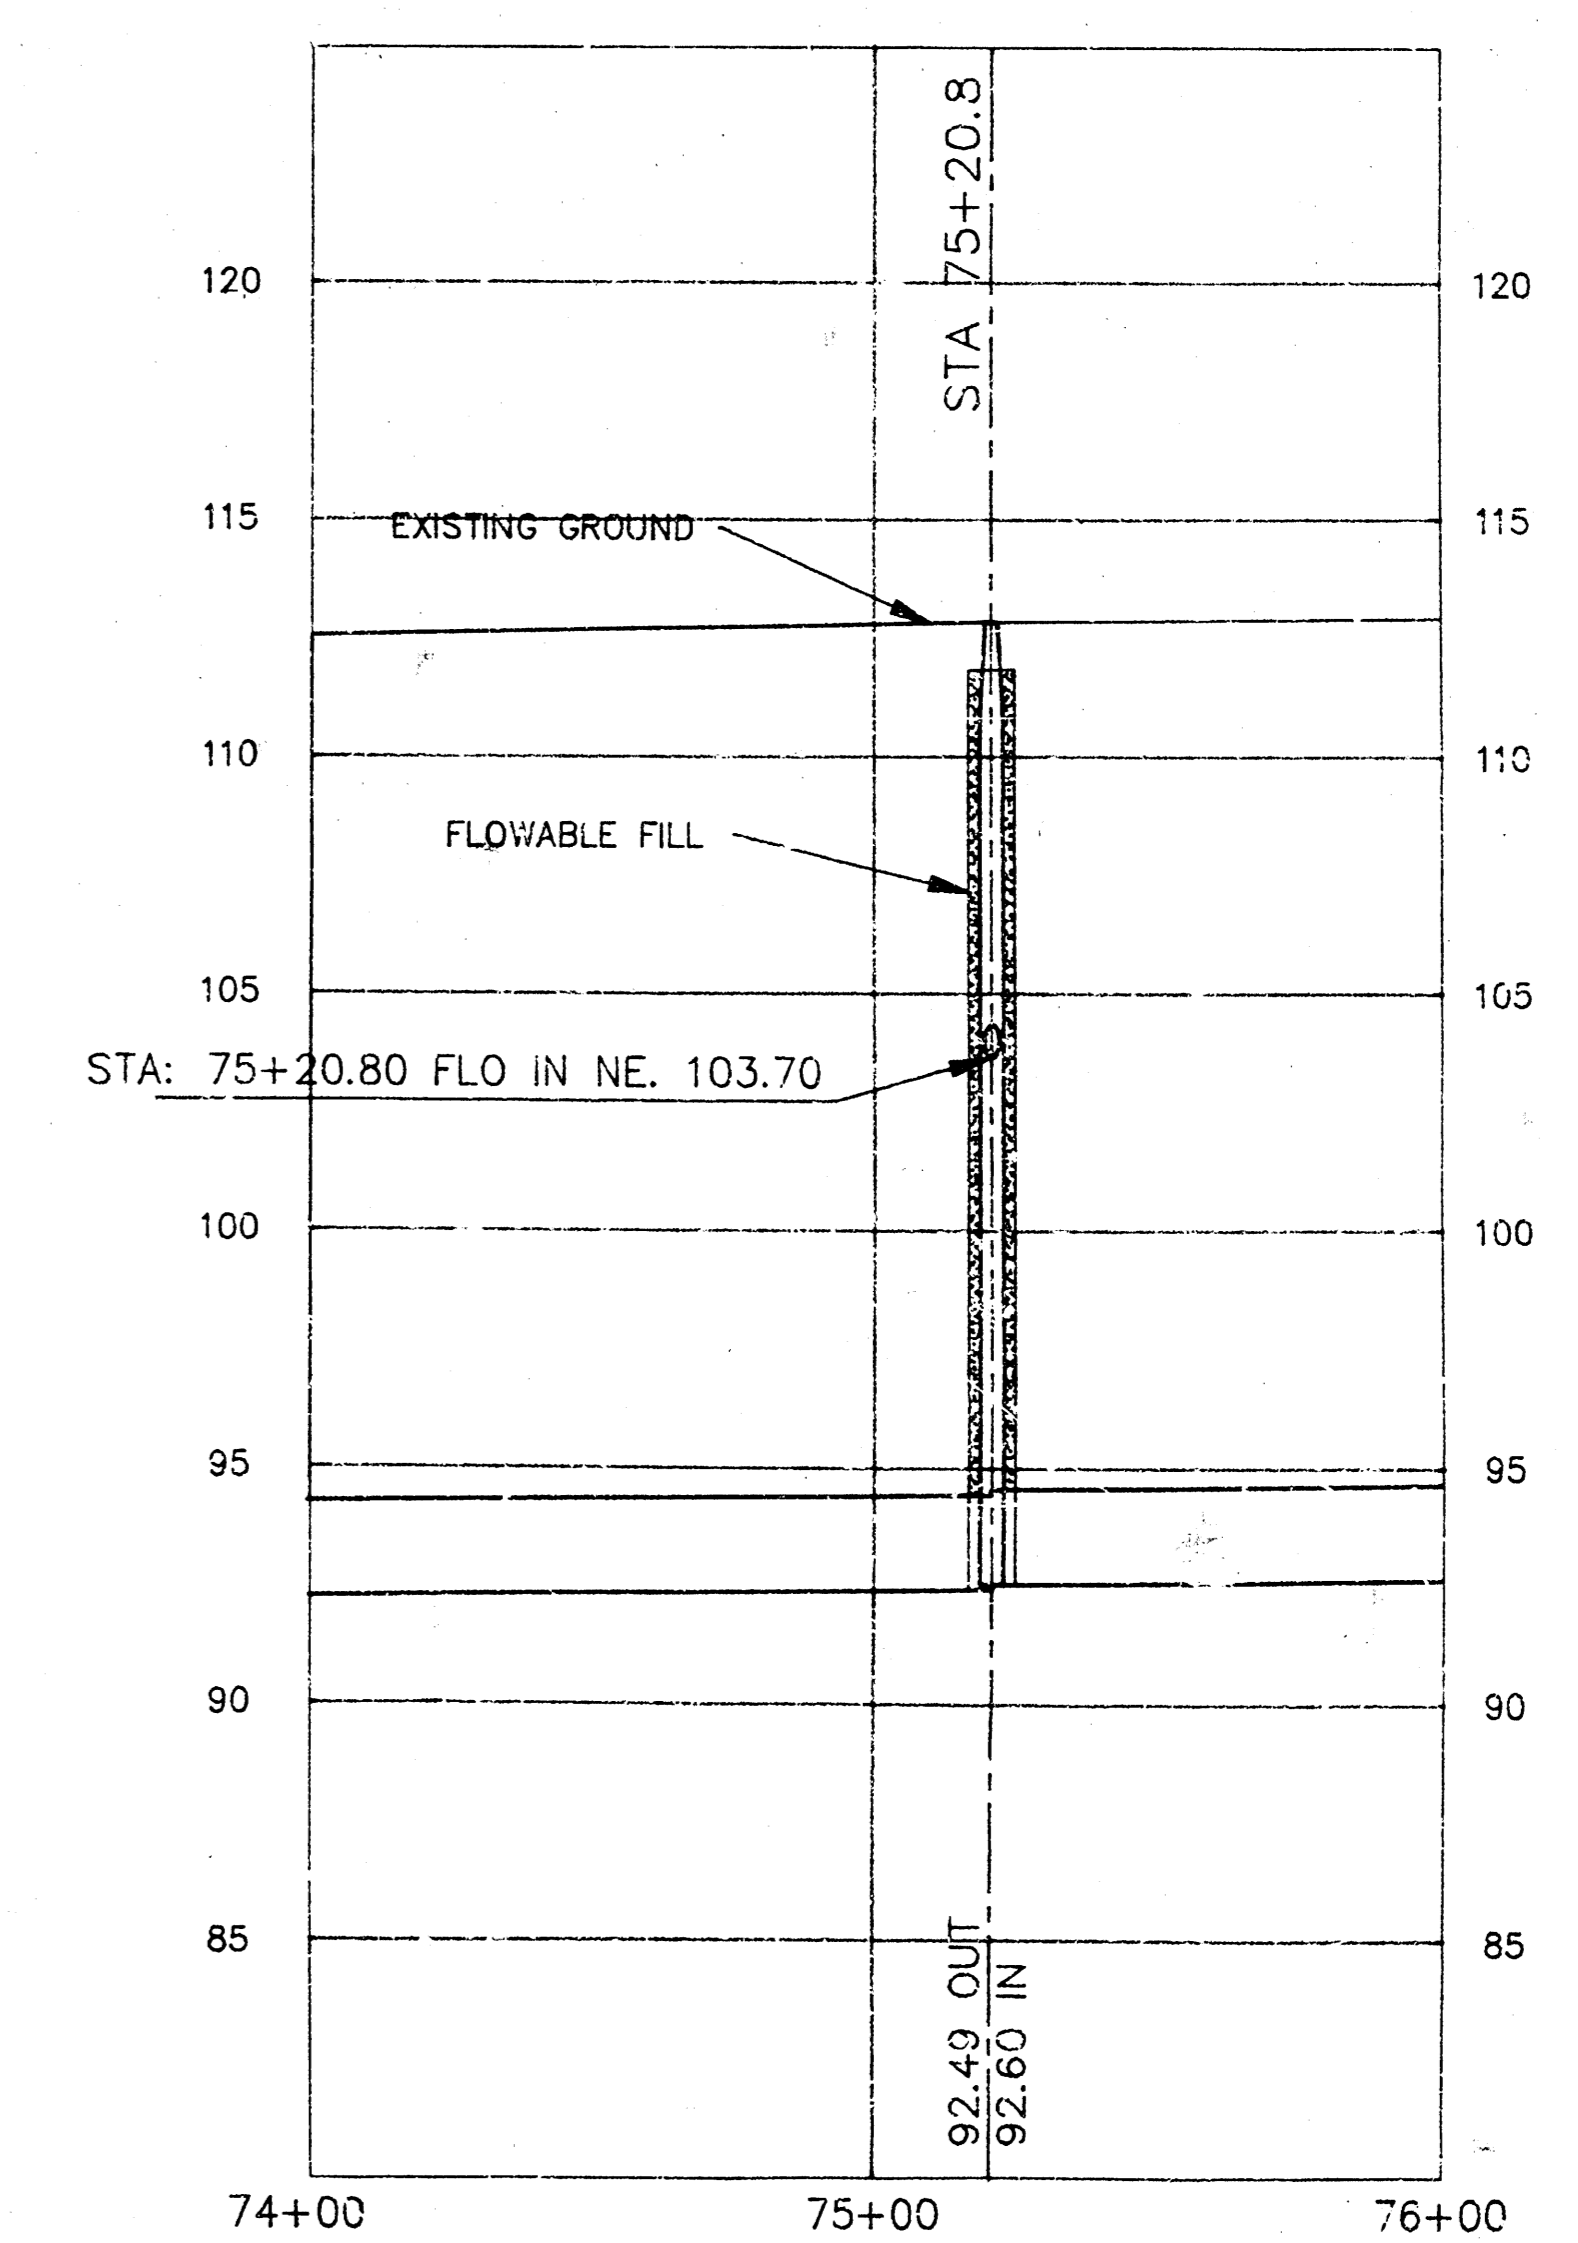

SCALE: PLAN 1" = 40'
 PROFILE 1" = 40' HORIZ.
 1" = 5' VERT.

Booked 10-17-94
 As Per Plan