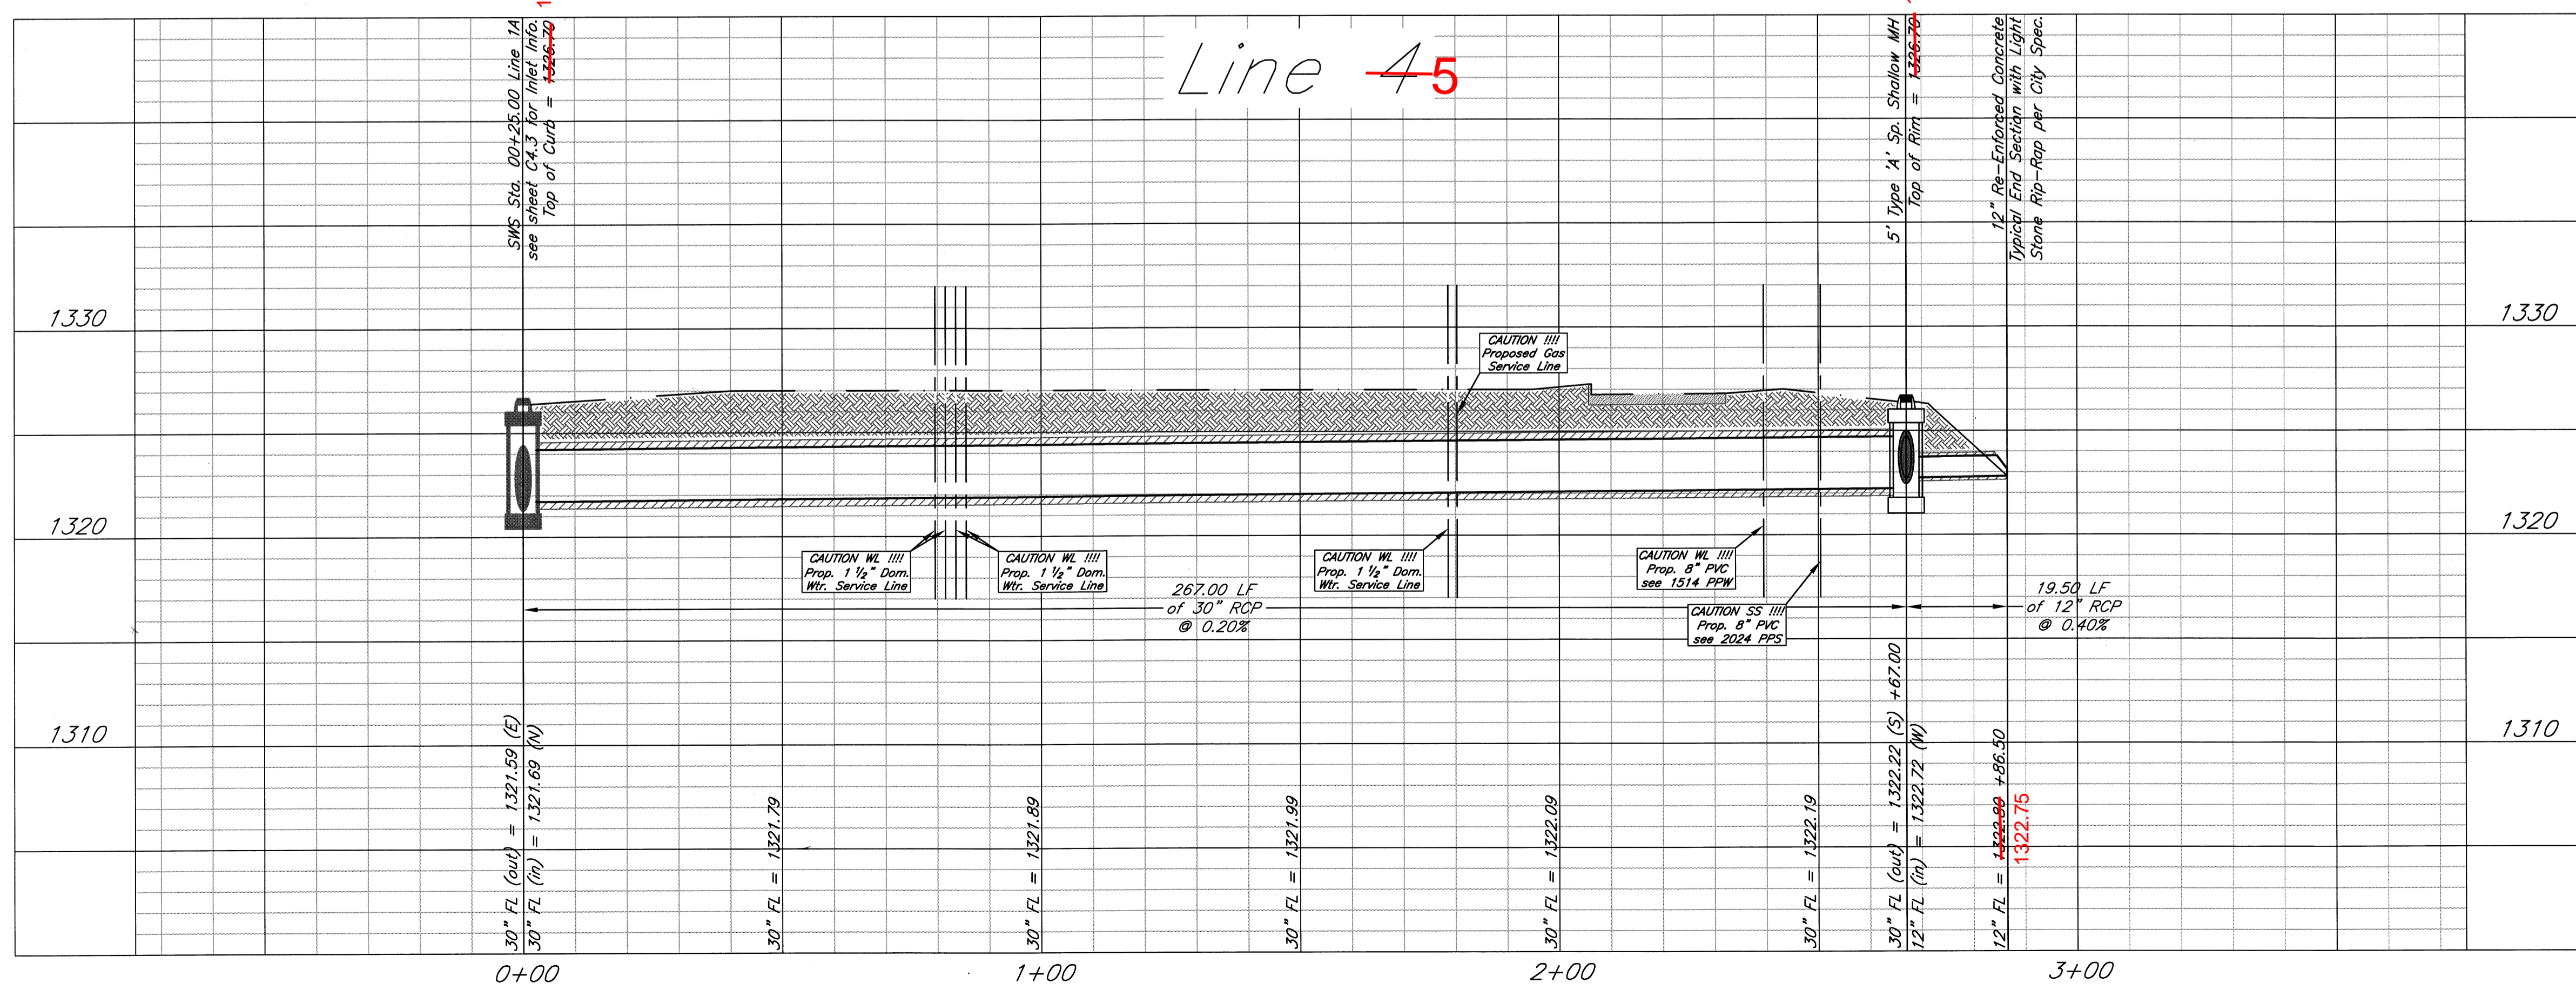

KREHBIEL
ARCHITECTURE

1300 E. Lewis
Wichita KS 67211
316.267.8233
316.267.8566 fax
krehbielarchitect
ure.com

**BETHEL HOUSE
RESIDENT ACTIVITY CENTER**
553 S. HOLLAND LANE
WICHITA, KANSAS

516 S. Market,
Wichita, KS 67202 (316)264-0242