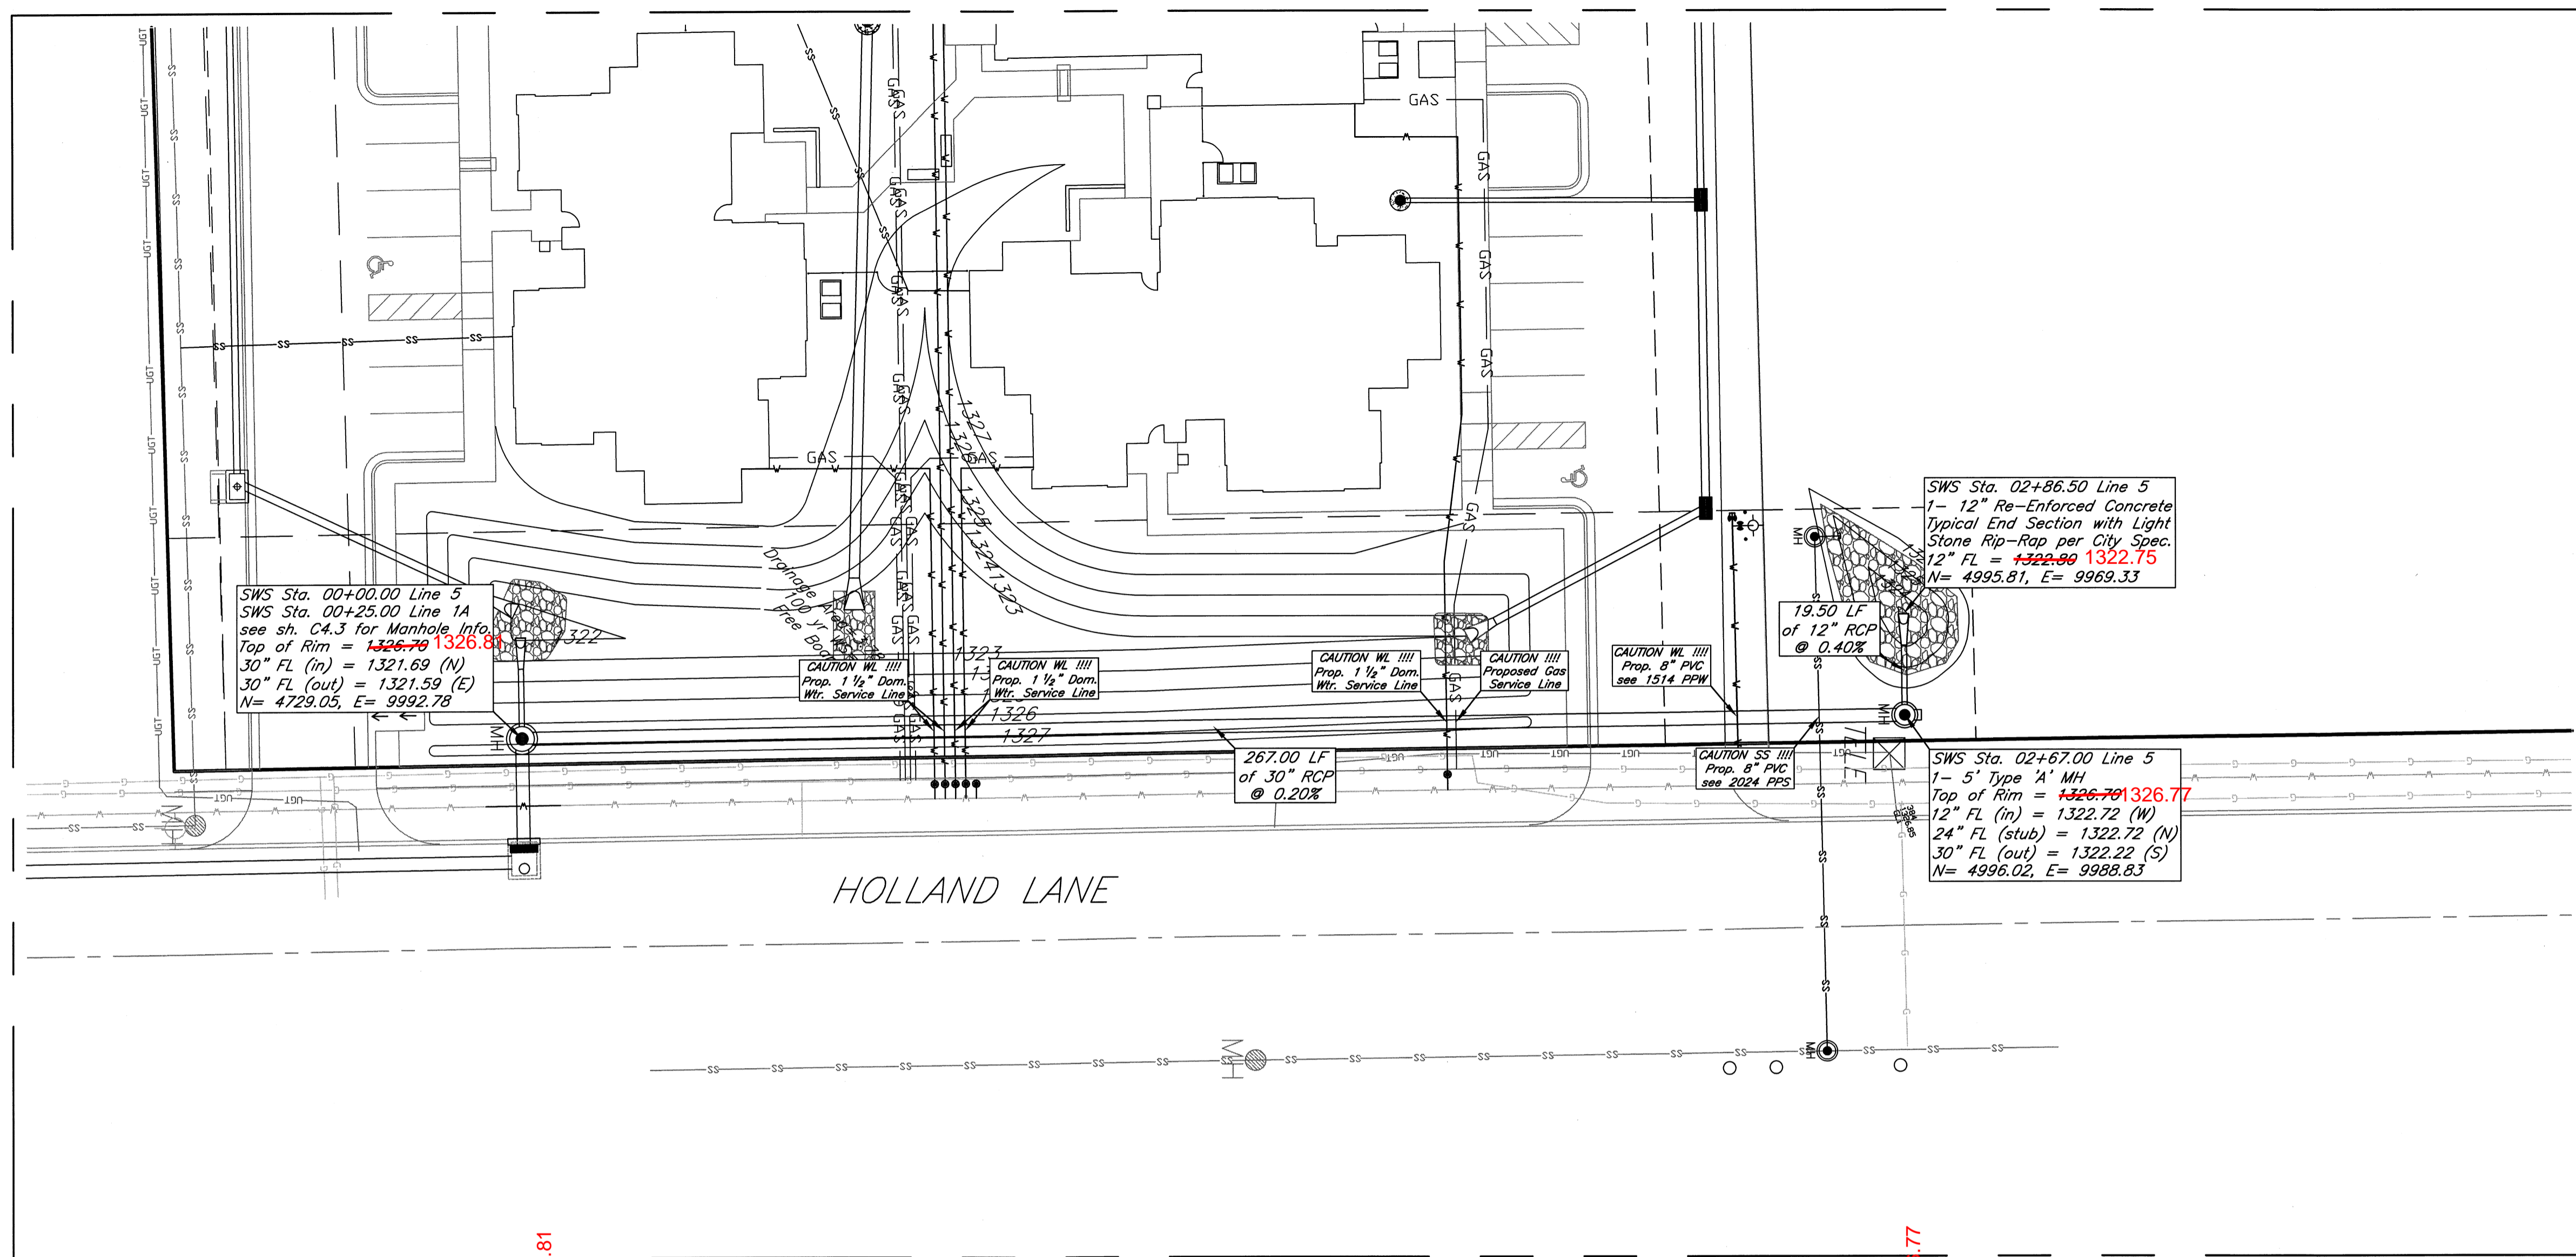

KREHBIEL
ARCHITECTURE

1300 E. Lewis
Wichita KS 67211
316.267.8233
316.267.8566 fax
krehbielarchitect
ure.com

**BETHEL HOUSE
RESIDENT ACTIVITY CENTER**
553 S. HOLLAND LANE
WICHITA, KANSAS

516 S. Market,
Wichita, KS 67202 (316)264-0242