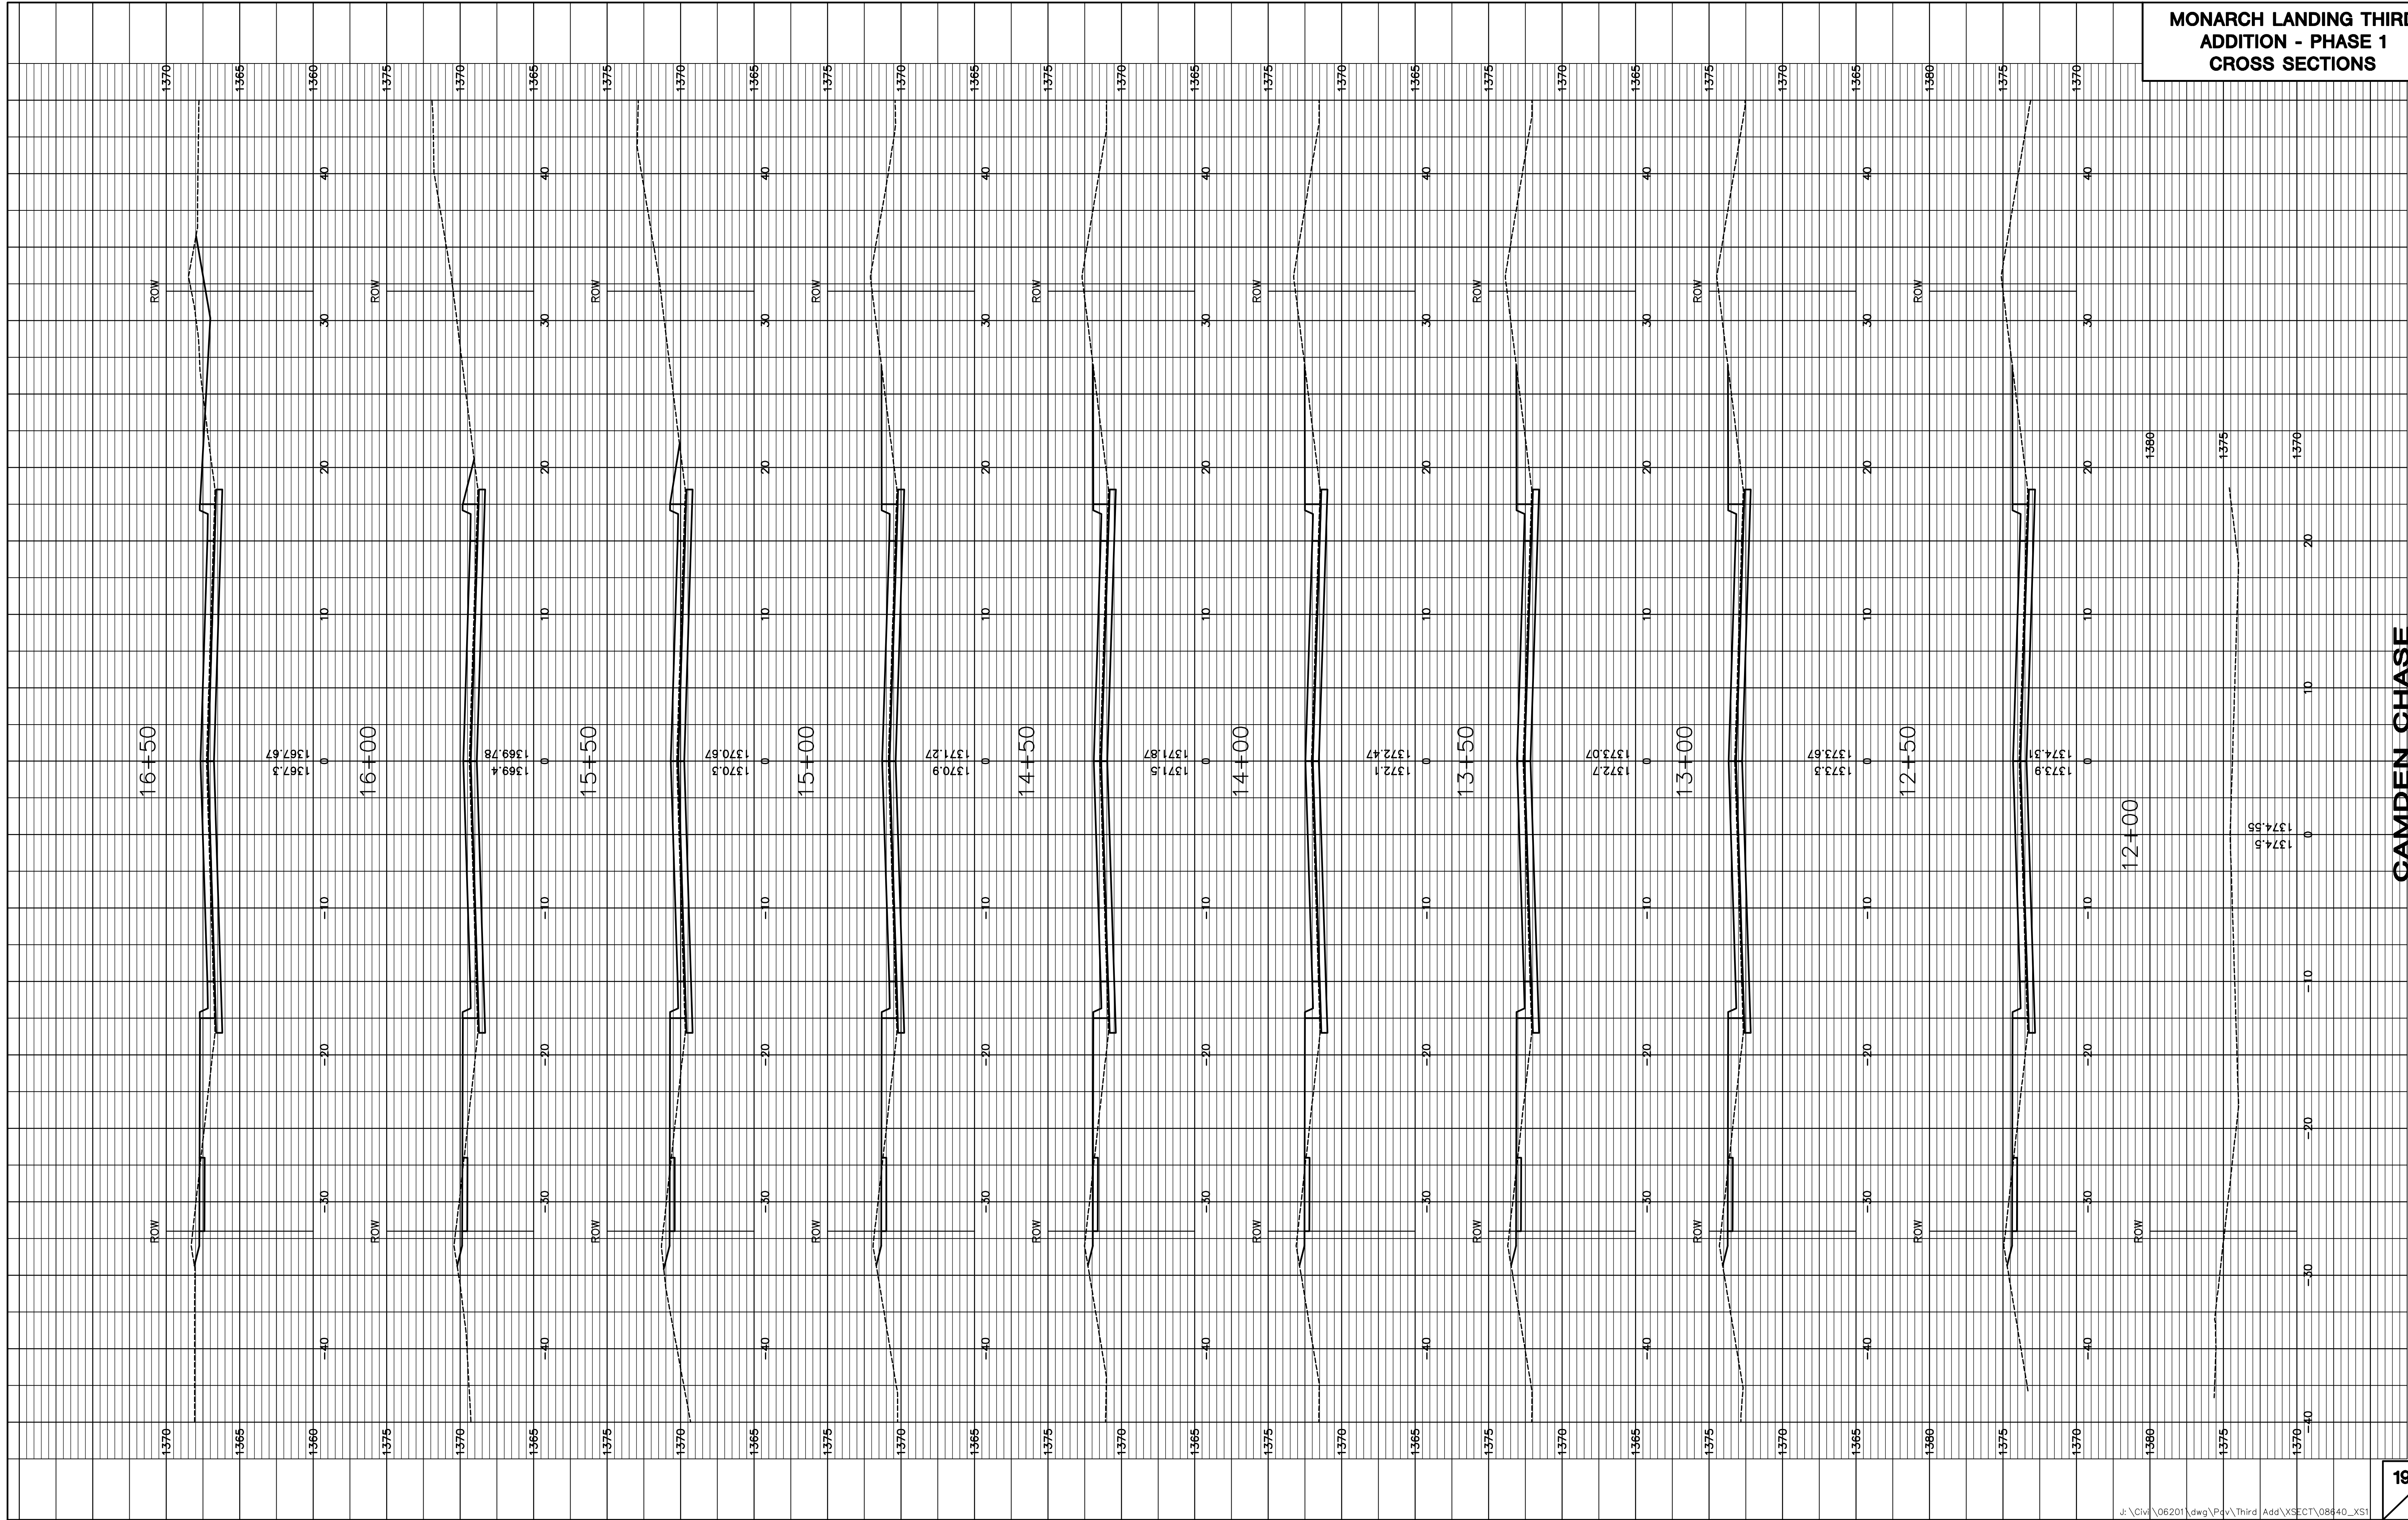

MONARCH LANDING THIRD  
ADDITION - PHASE 1  
CROSS SECTIONS

CAMDEN CHASE