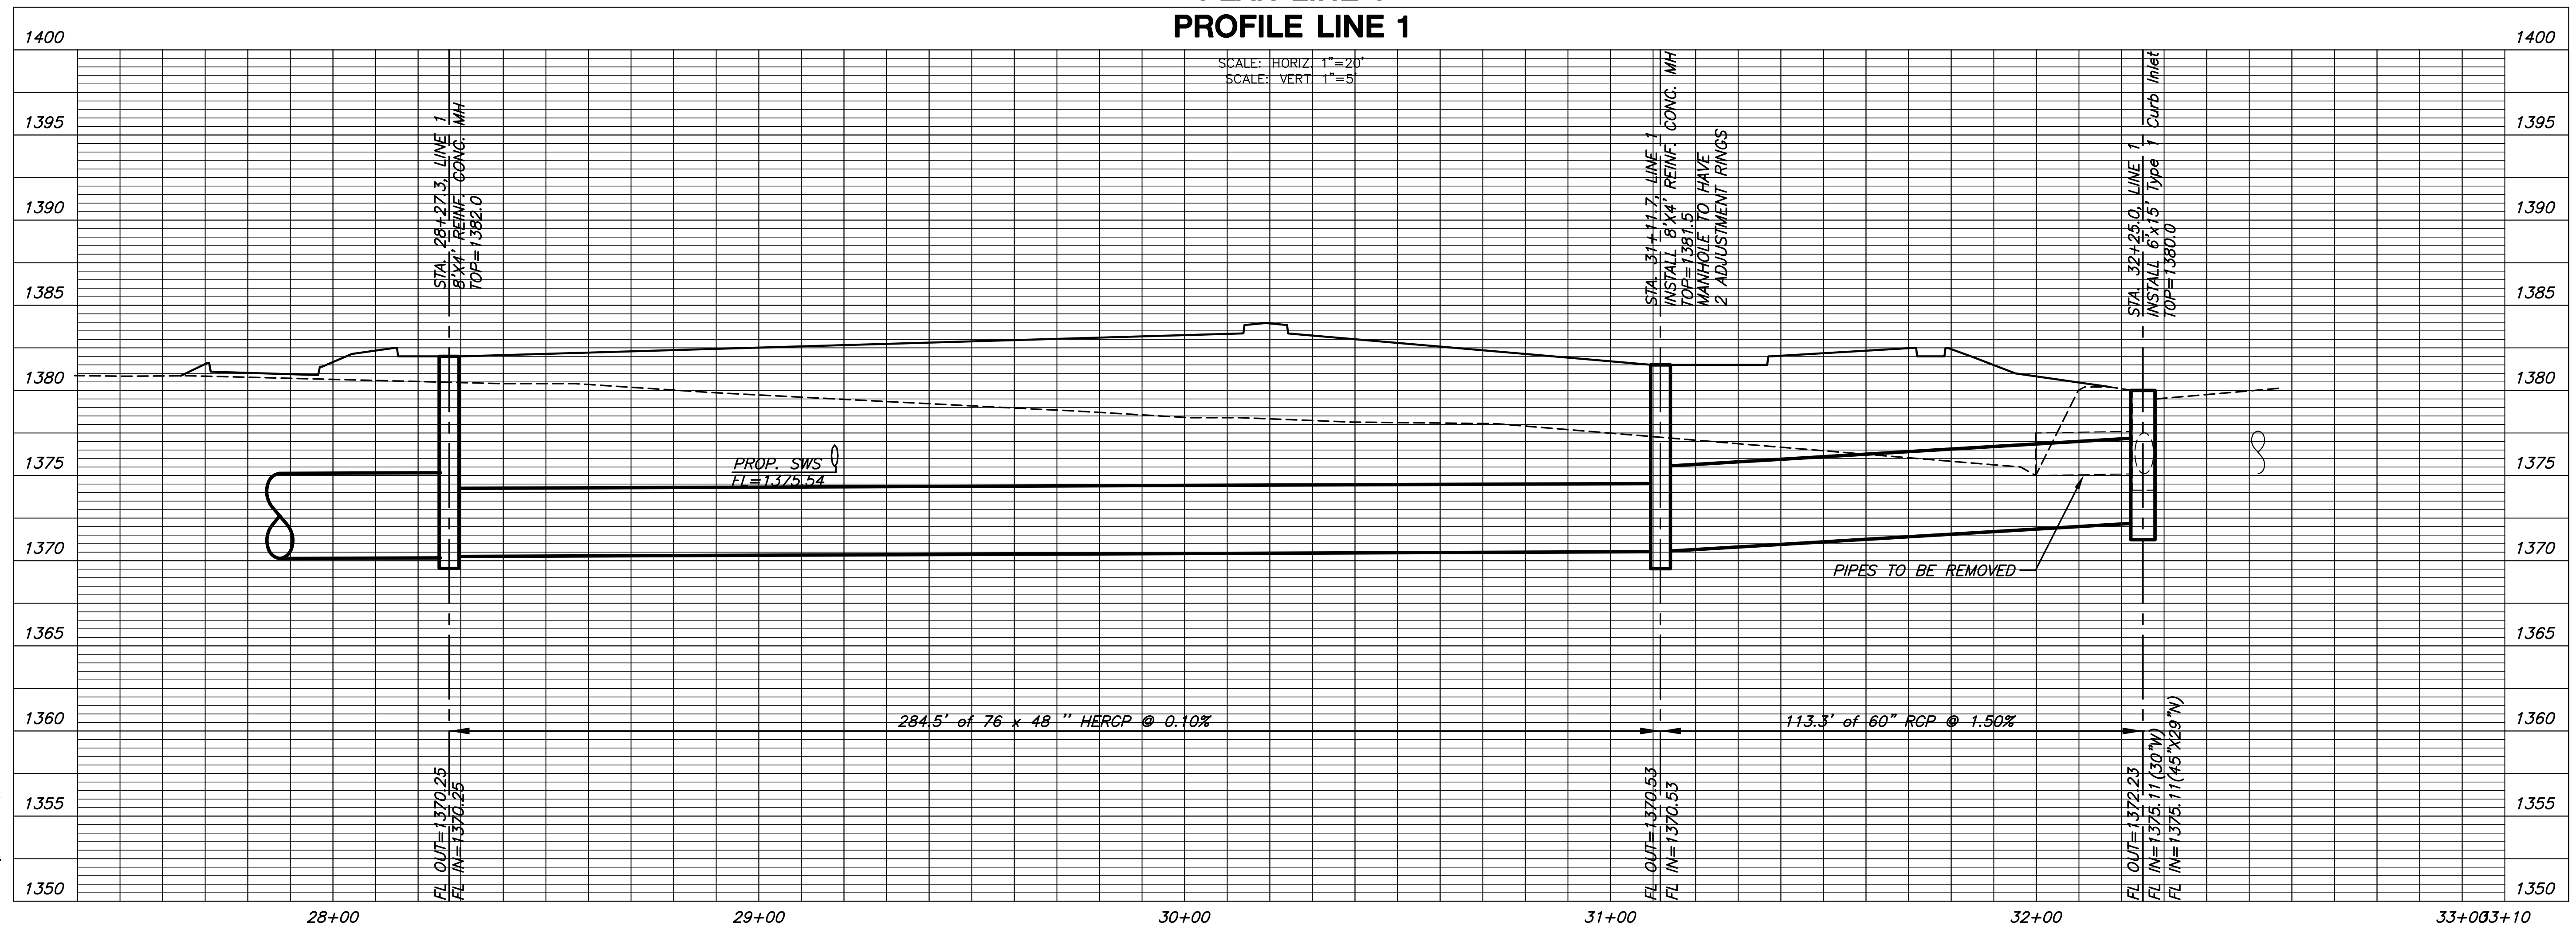

PLAN LINE 1
PROFILE LINE 1

PLOTTED: Wednesday, November 02, 2011 @ 01:55PM

J:\CIVIL\050389\JWC\CIVIL\3D\SWS\050389_05.DWG