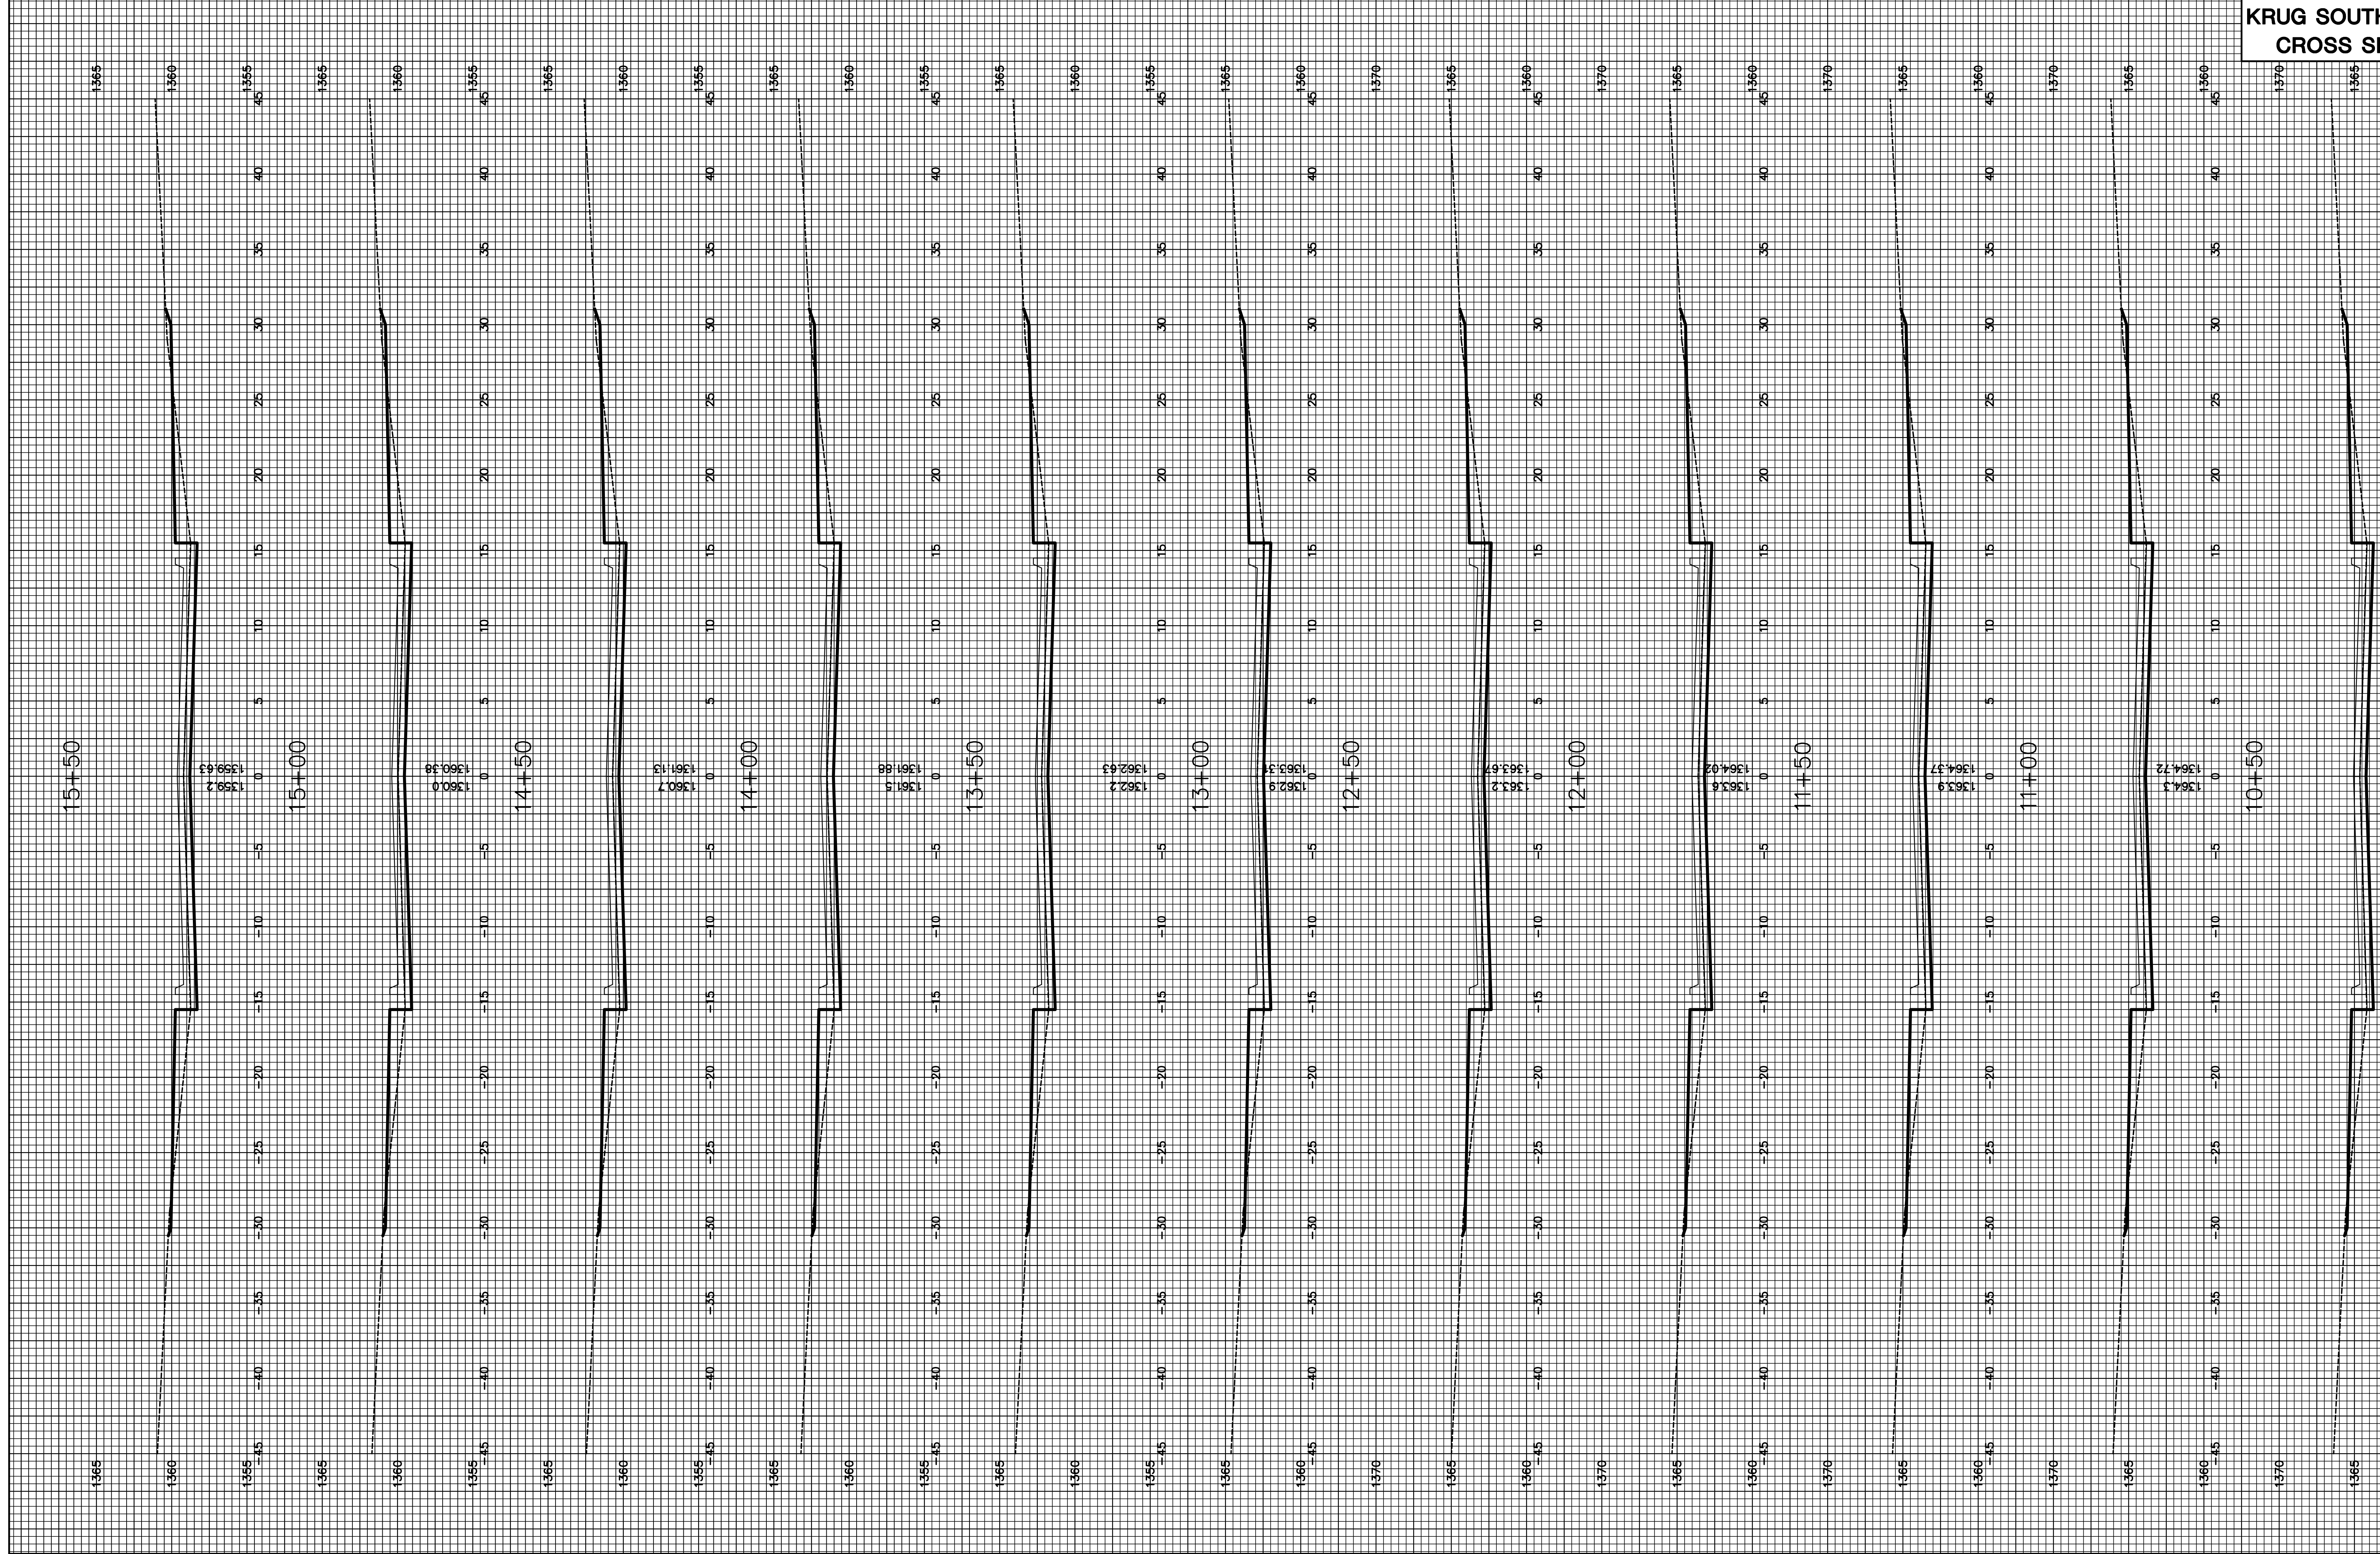

KRUG SOUTH ADDITION
CROSS SECTIONS

WOODDALE