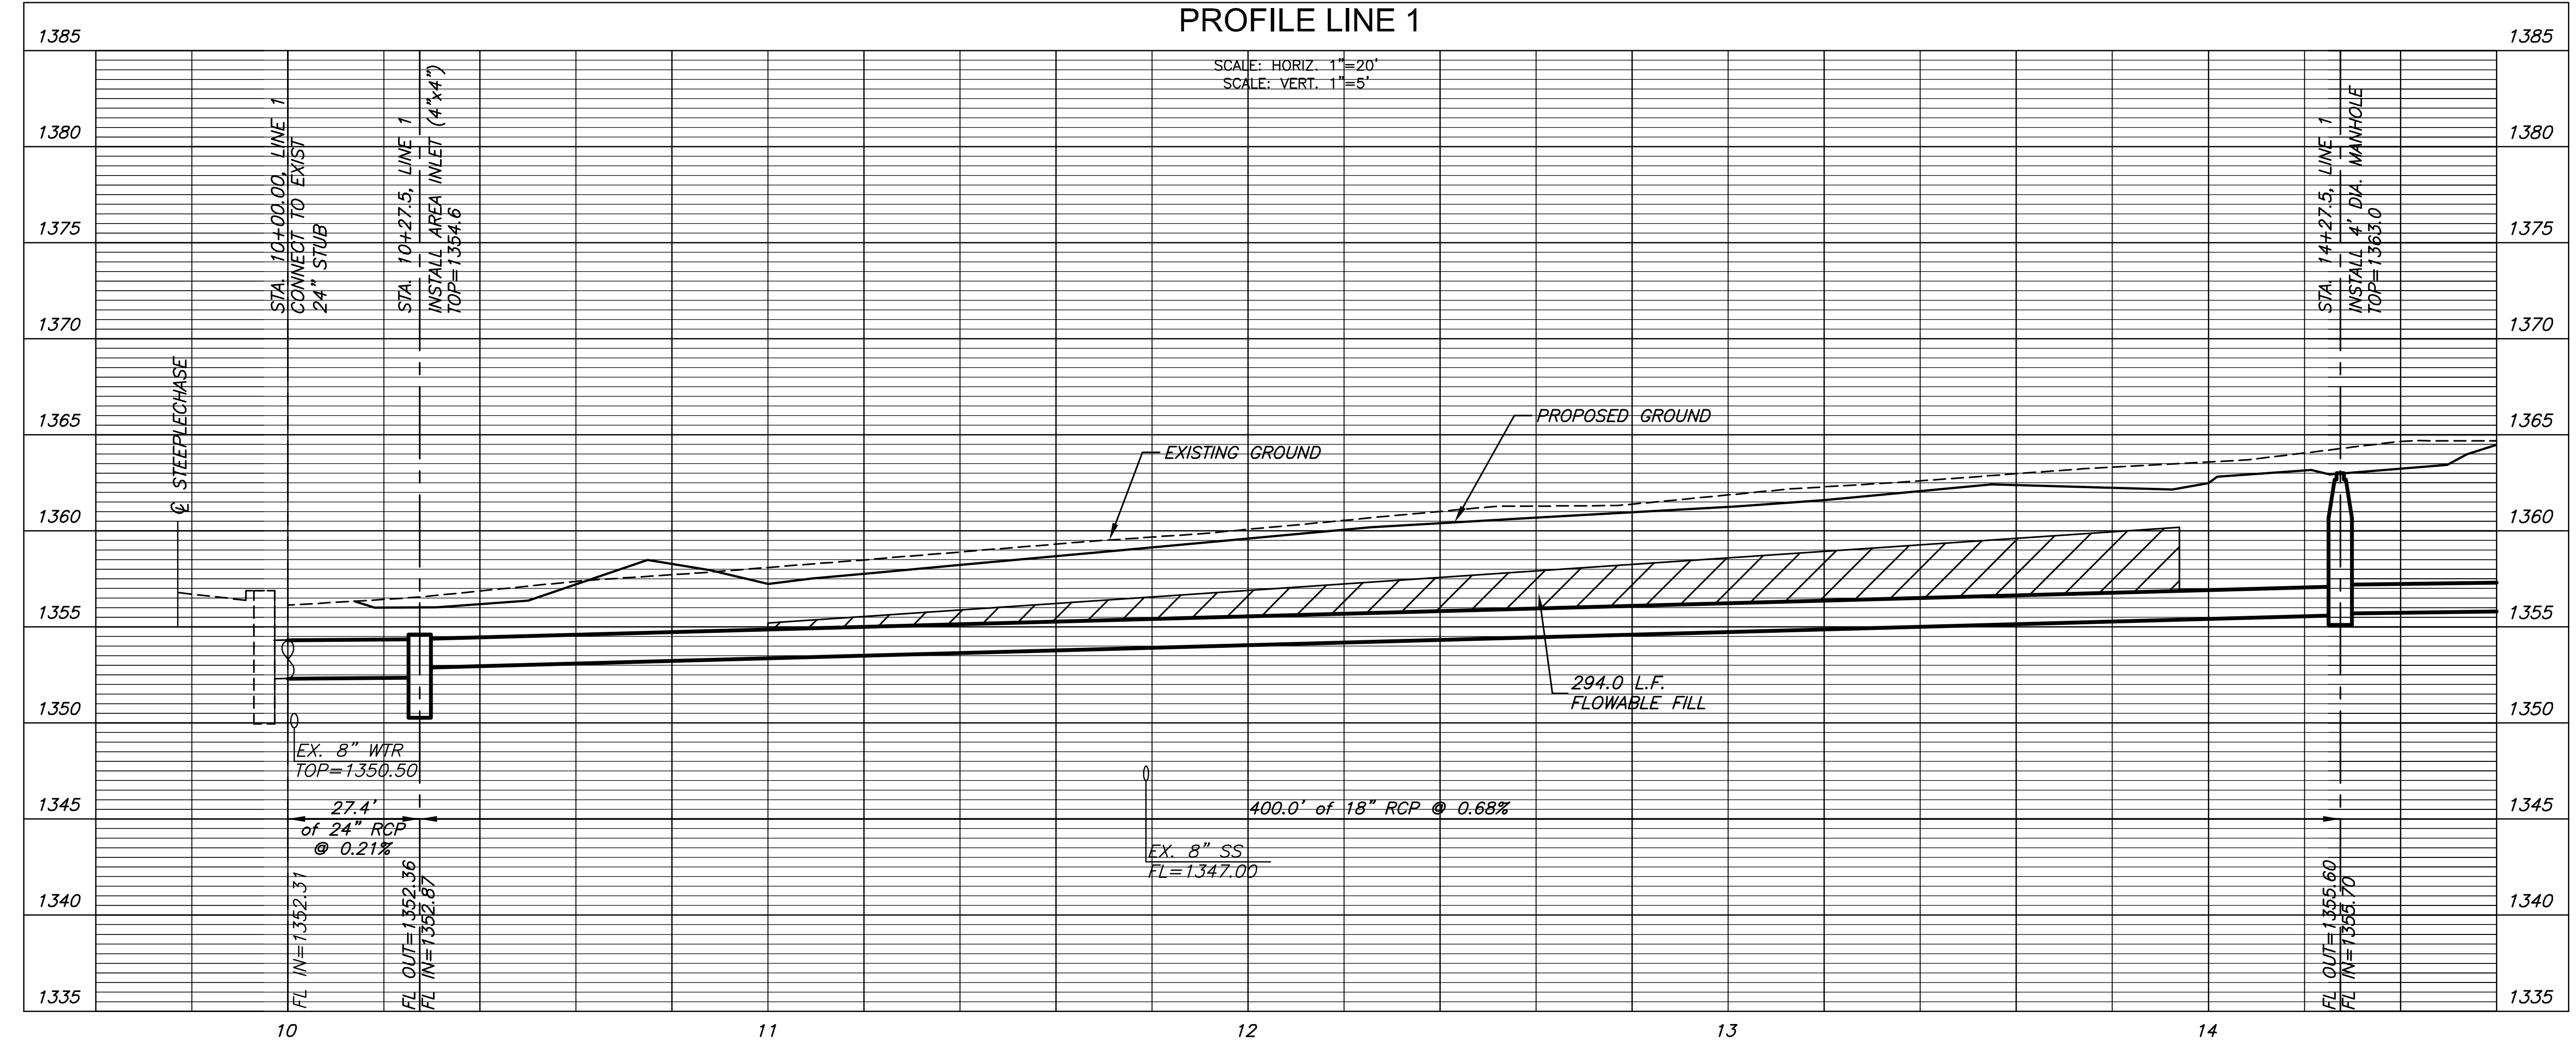

PLAN LINE 1
PROFILE LINE 1