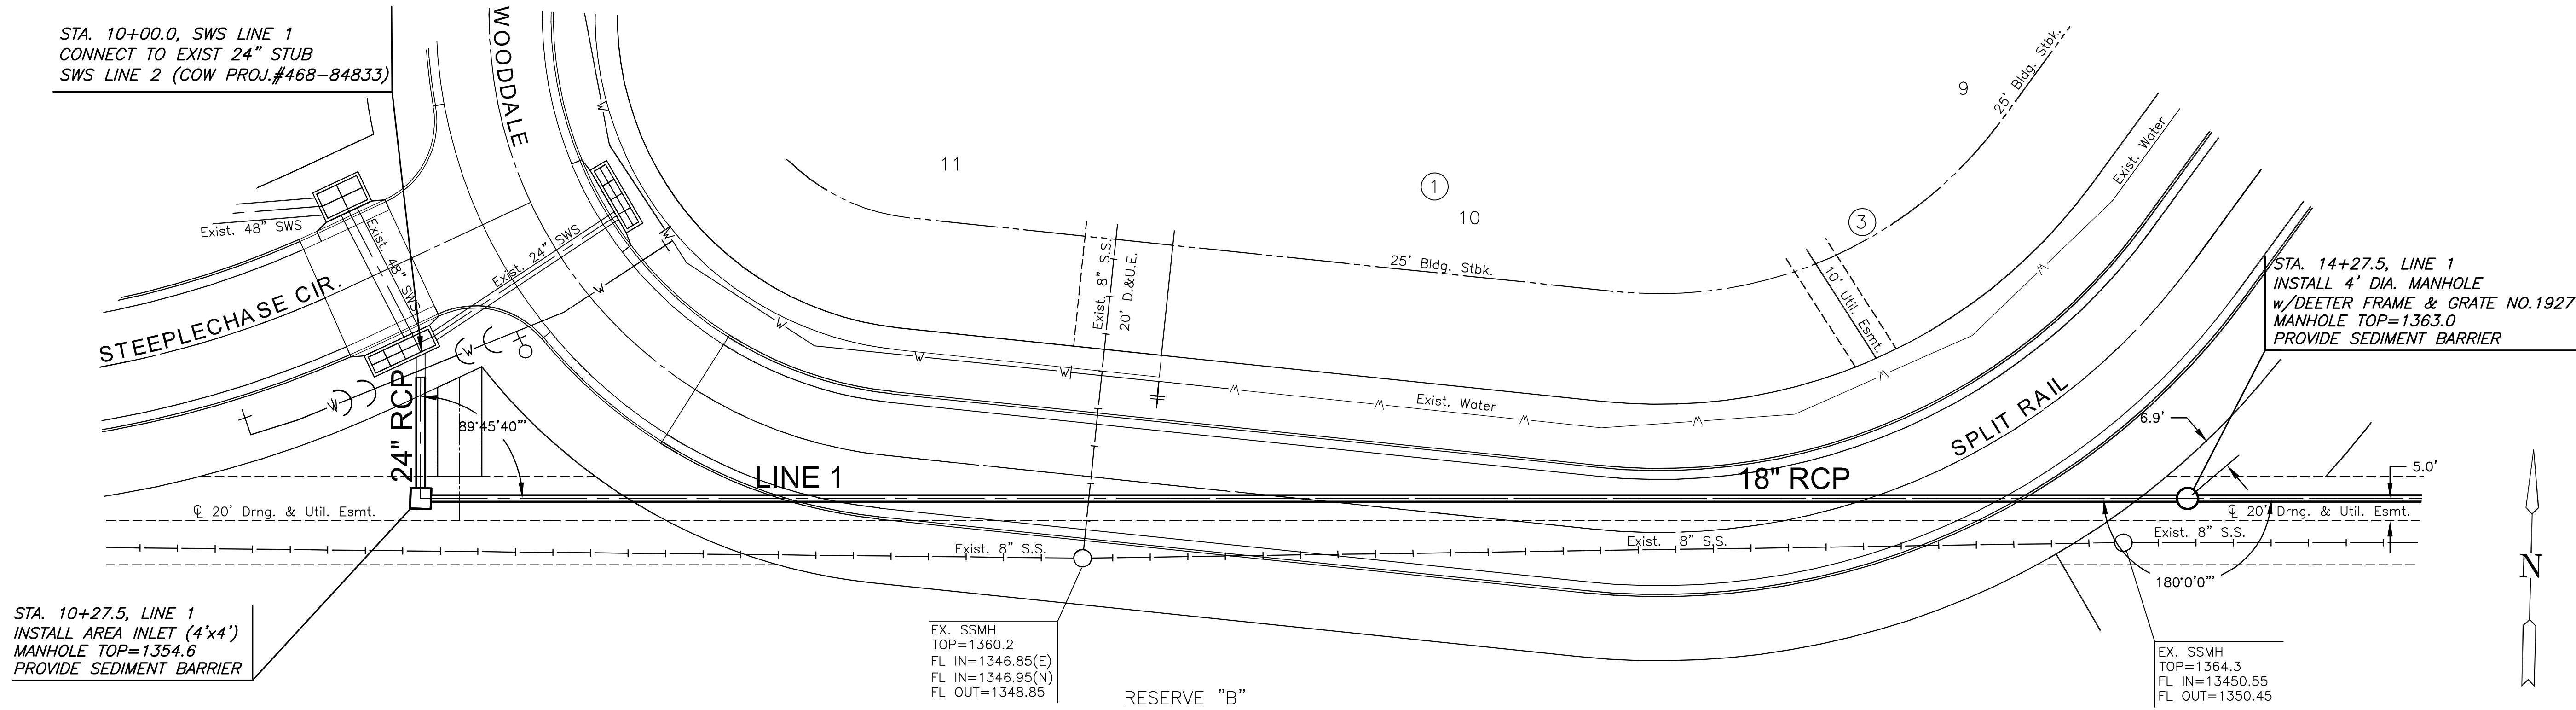

LINE 1

PROJECT NO.	468-84835	
DATE	JULY 2013	
SCALE	AS SHOWN	
DESIGNED	DRAWN	CHECKED
AJK	KKL	GJA
#	REVISION	DATE
NO.		

PLAN LINE 1
PROFILE LINE 1