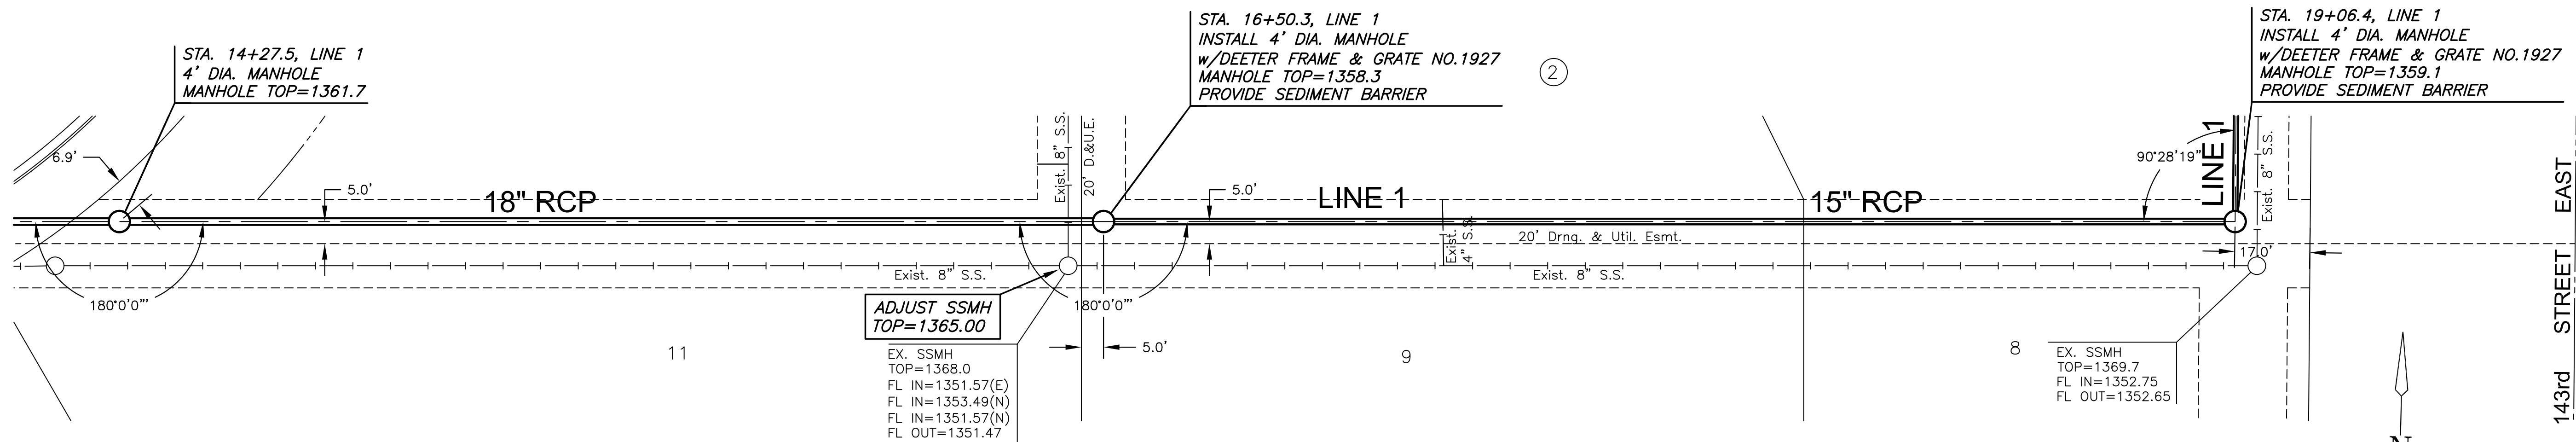

LINE 1

PROJECT NO.	468-84835	
DATE	JULY 2013	
SCALE	AS SHOWN	
DESIGNED	DRAWN	CHECKED
AJK	KKL	GJA
#	REVISION	DATE
NO.		

SHEET NO.