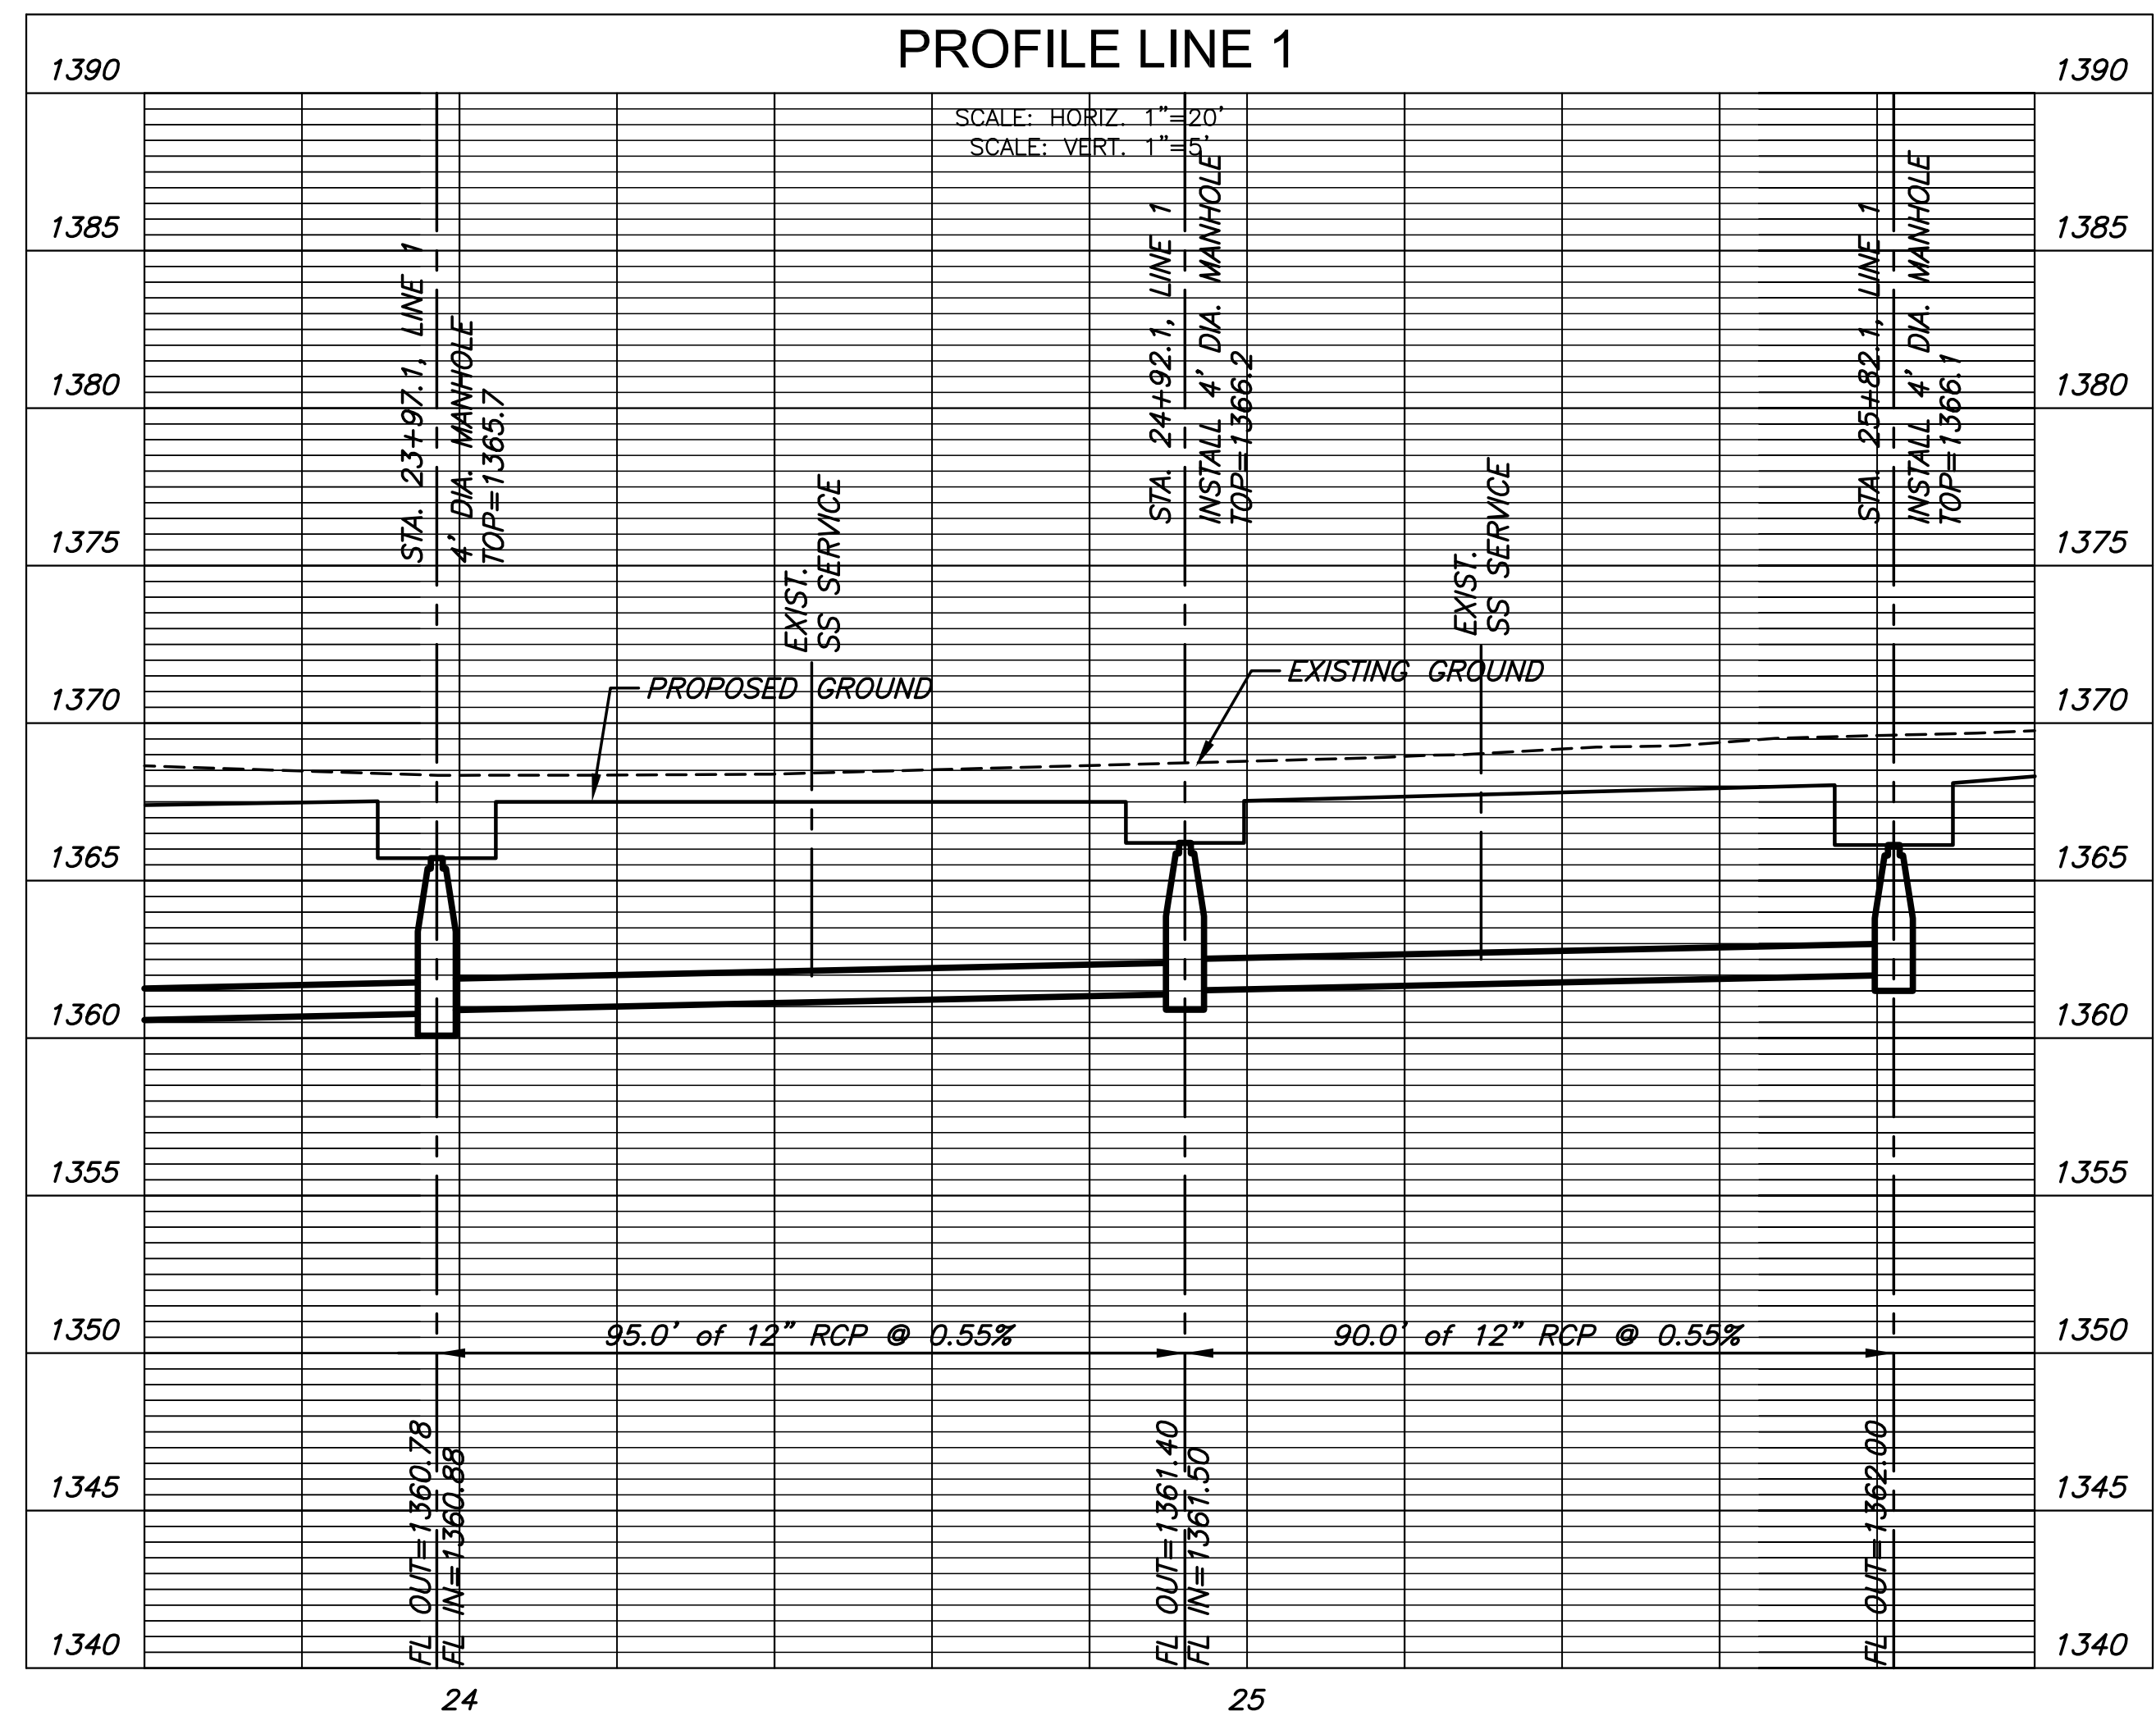

PLAN LINE 1
PROFILE LINE 1