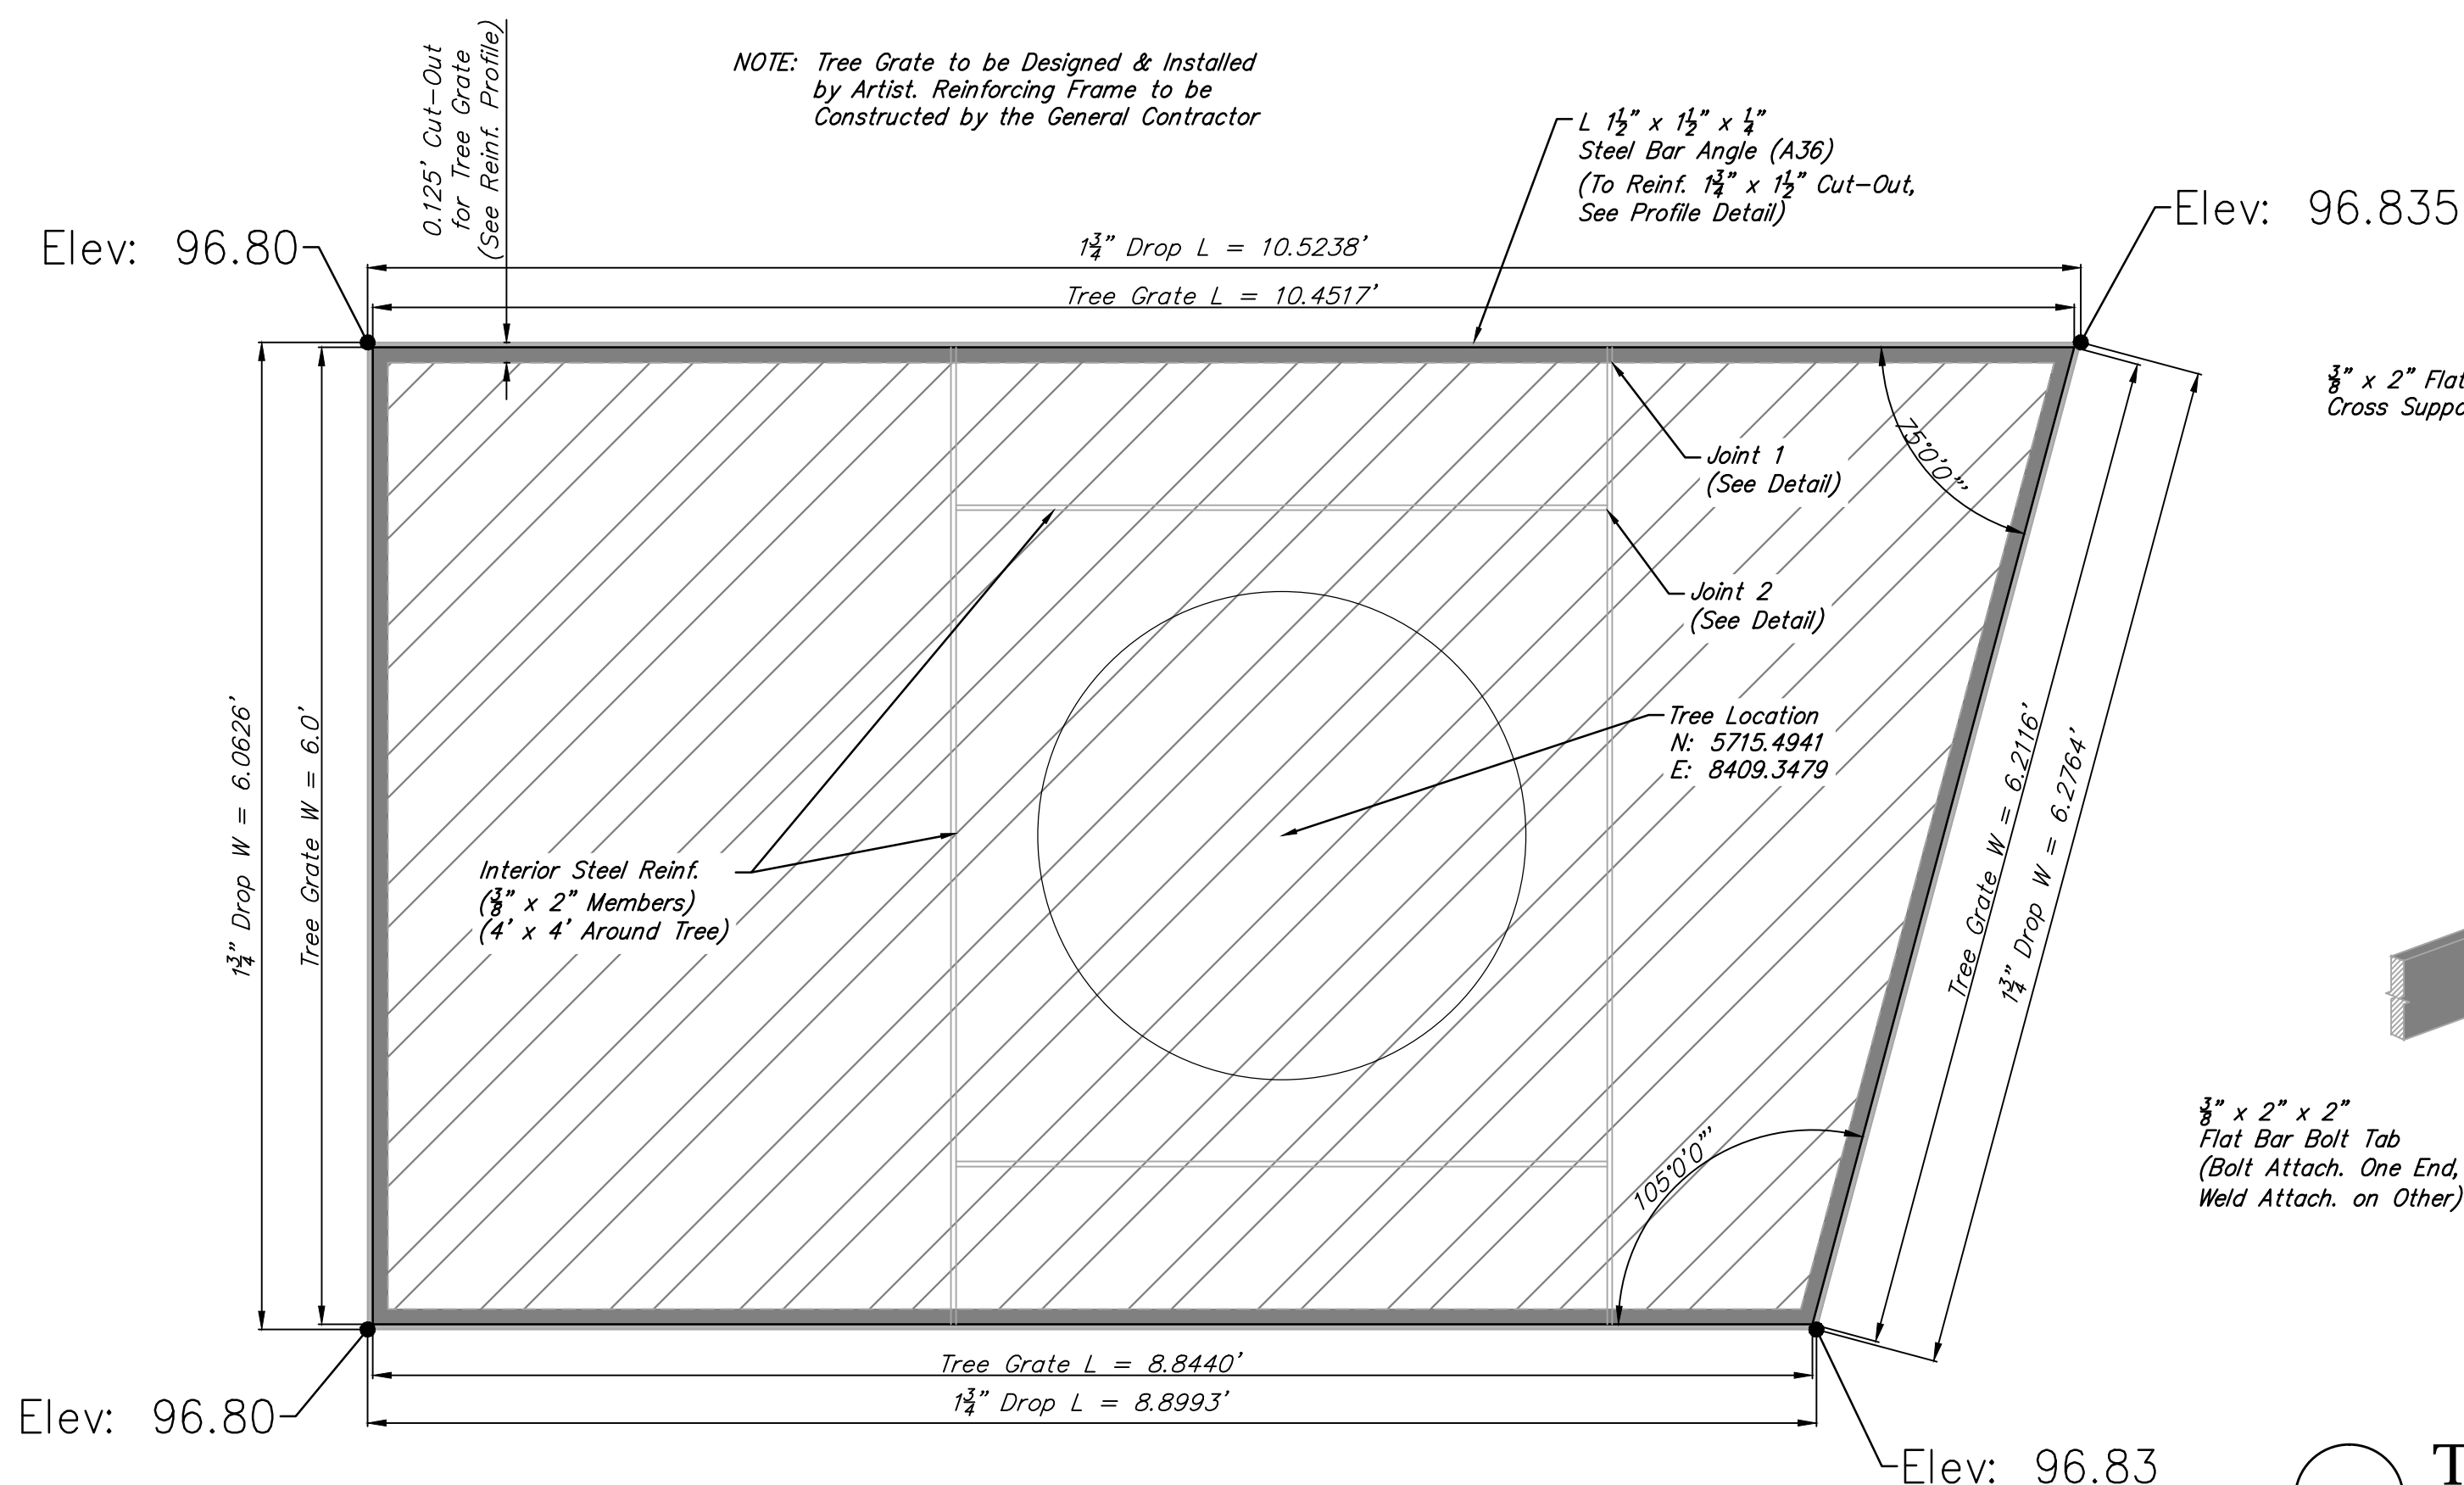

TREE GRATE at STAGE AREA
1"=4'

TREE GRATE DETAILS
1"=1'

BIKE / LANDSCAPING AREA
1"=4'

TREE GRATE DETAILS
1"=1'