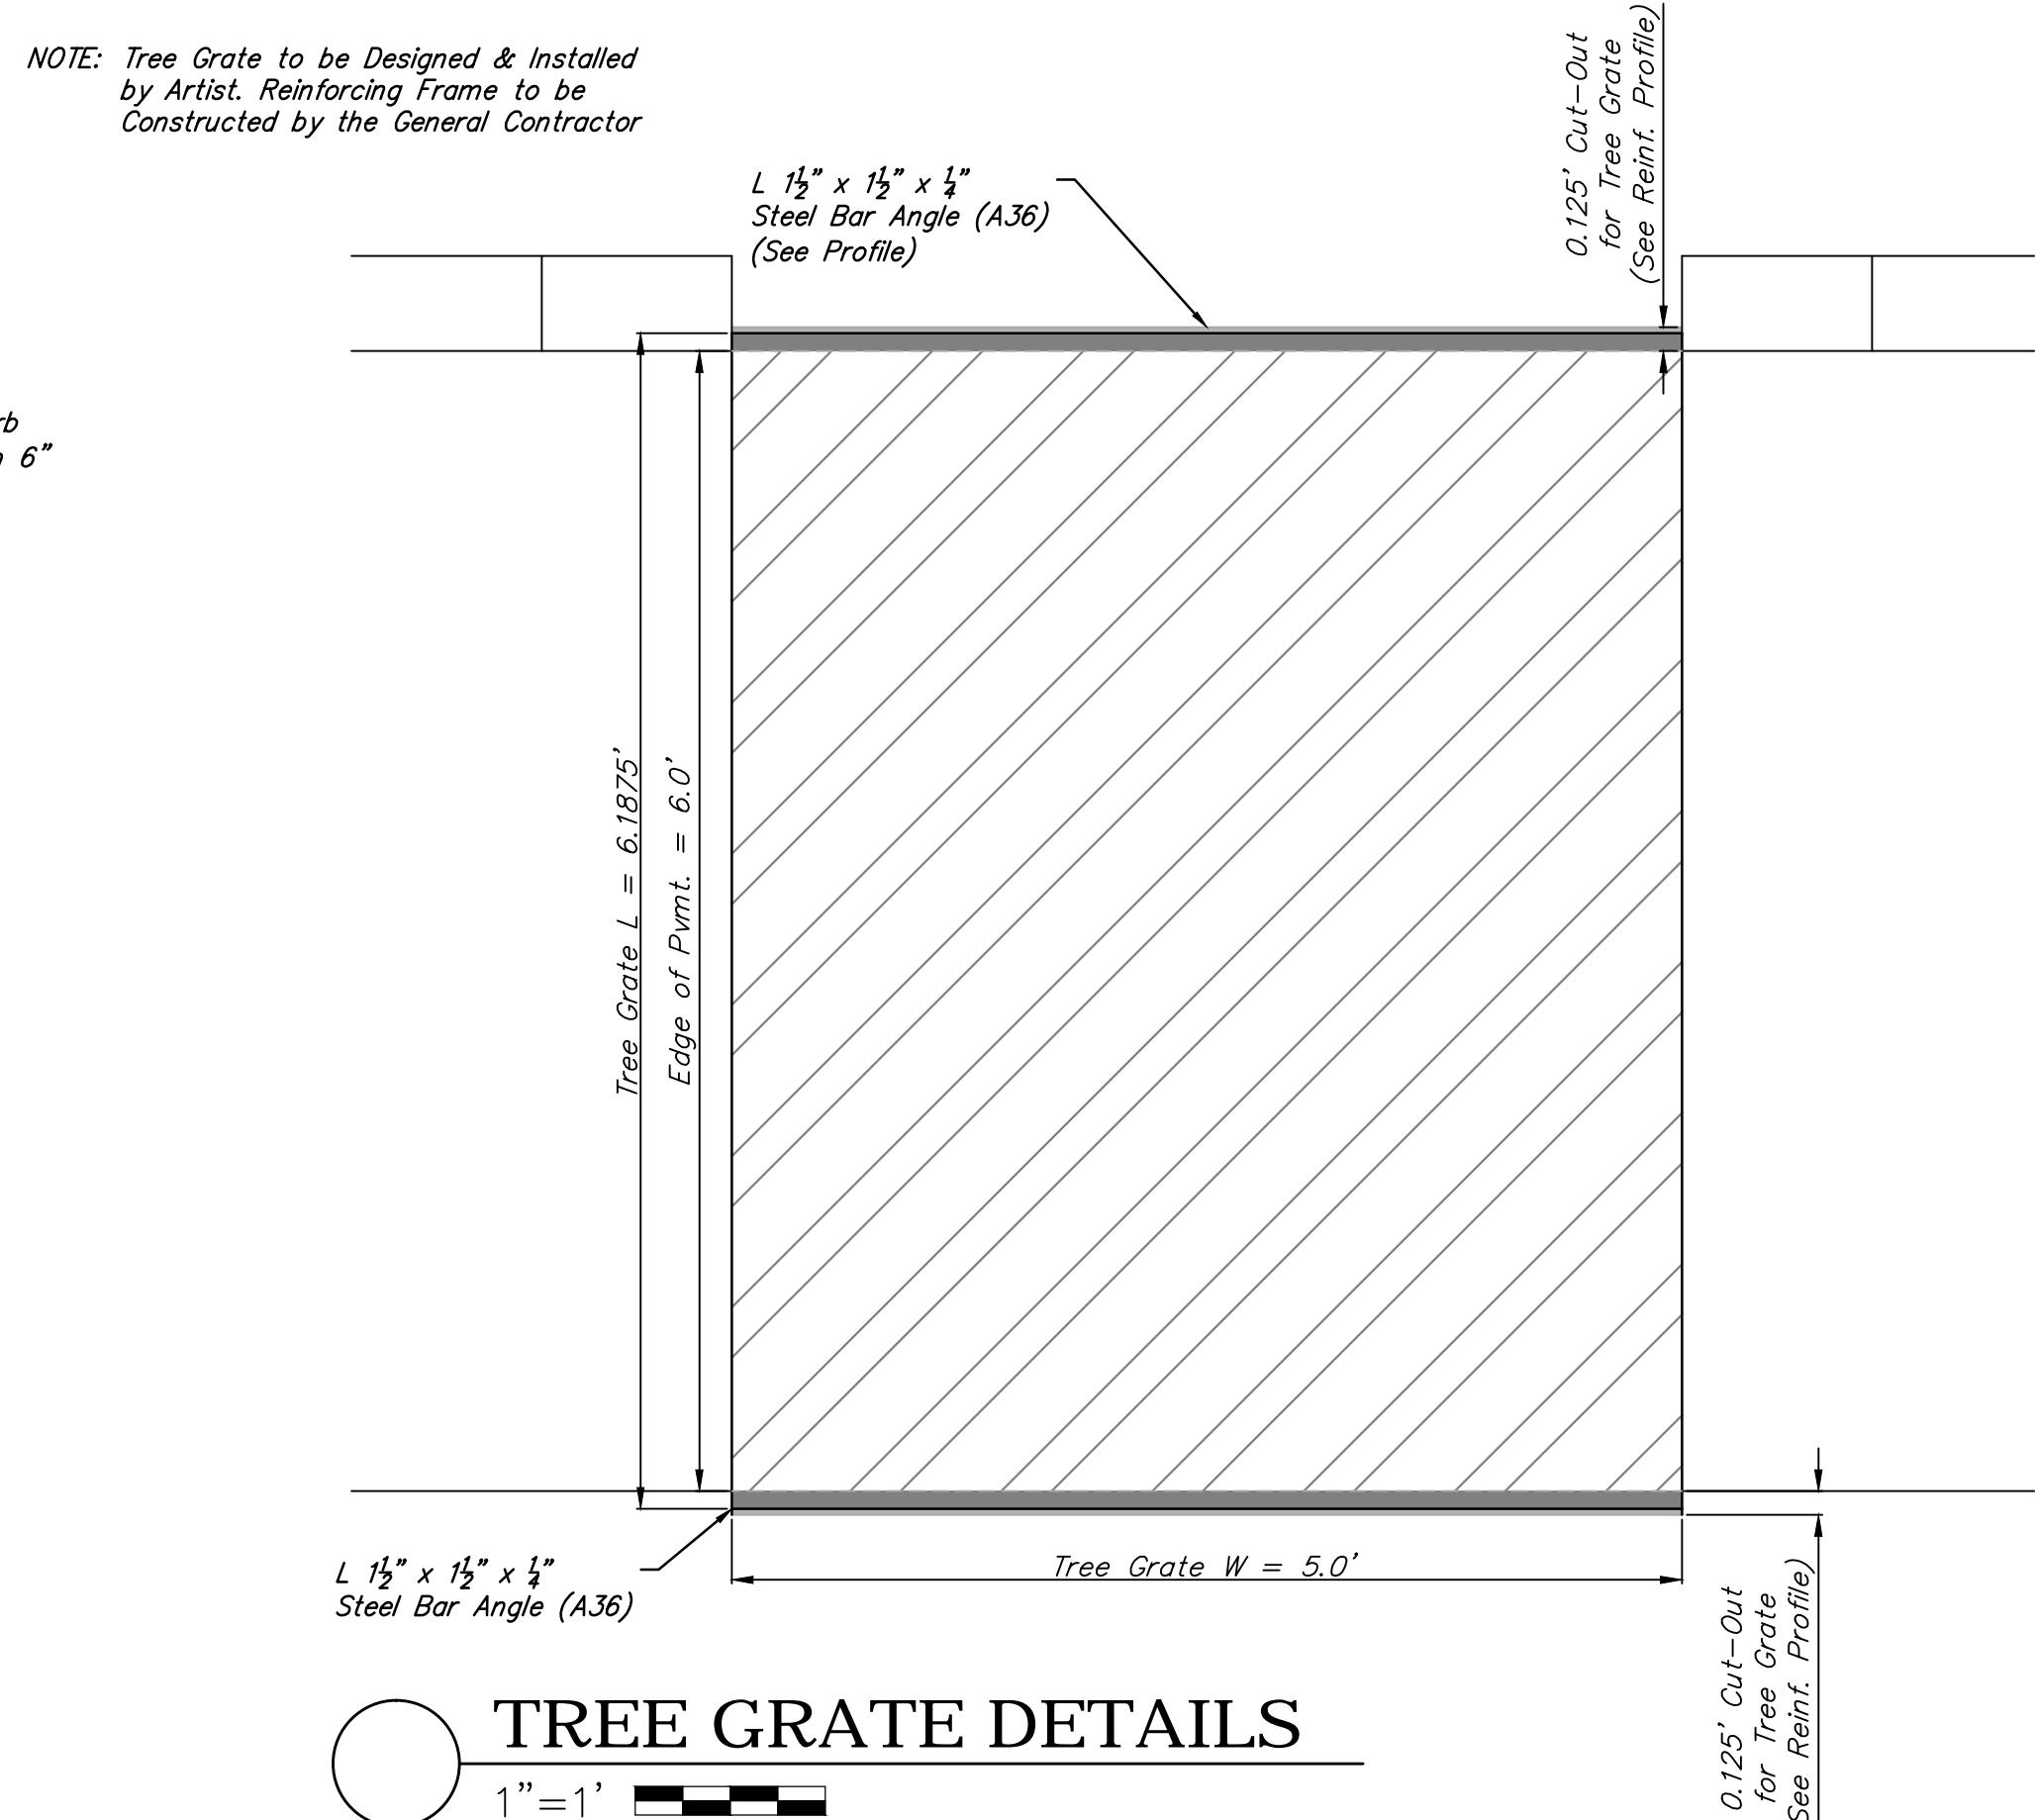

TREE GRATE at STAGE AREA
1"=4'

TREE GRATE DETAILS
1"=1'

BIKE / LANDSCAPING AREA
1"=4'

TREE GRATE DETAILS
1"=1'