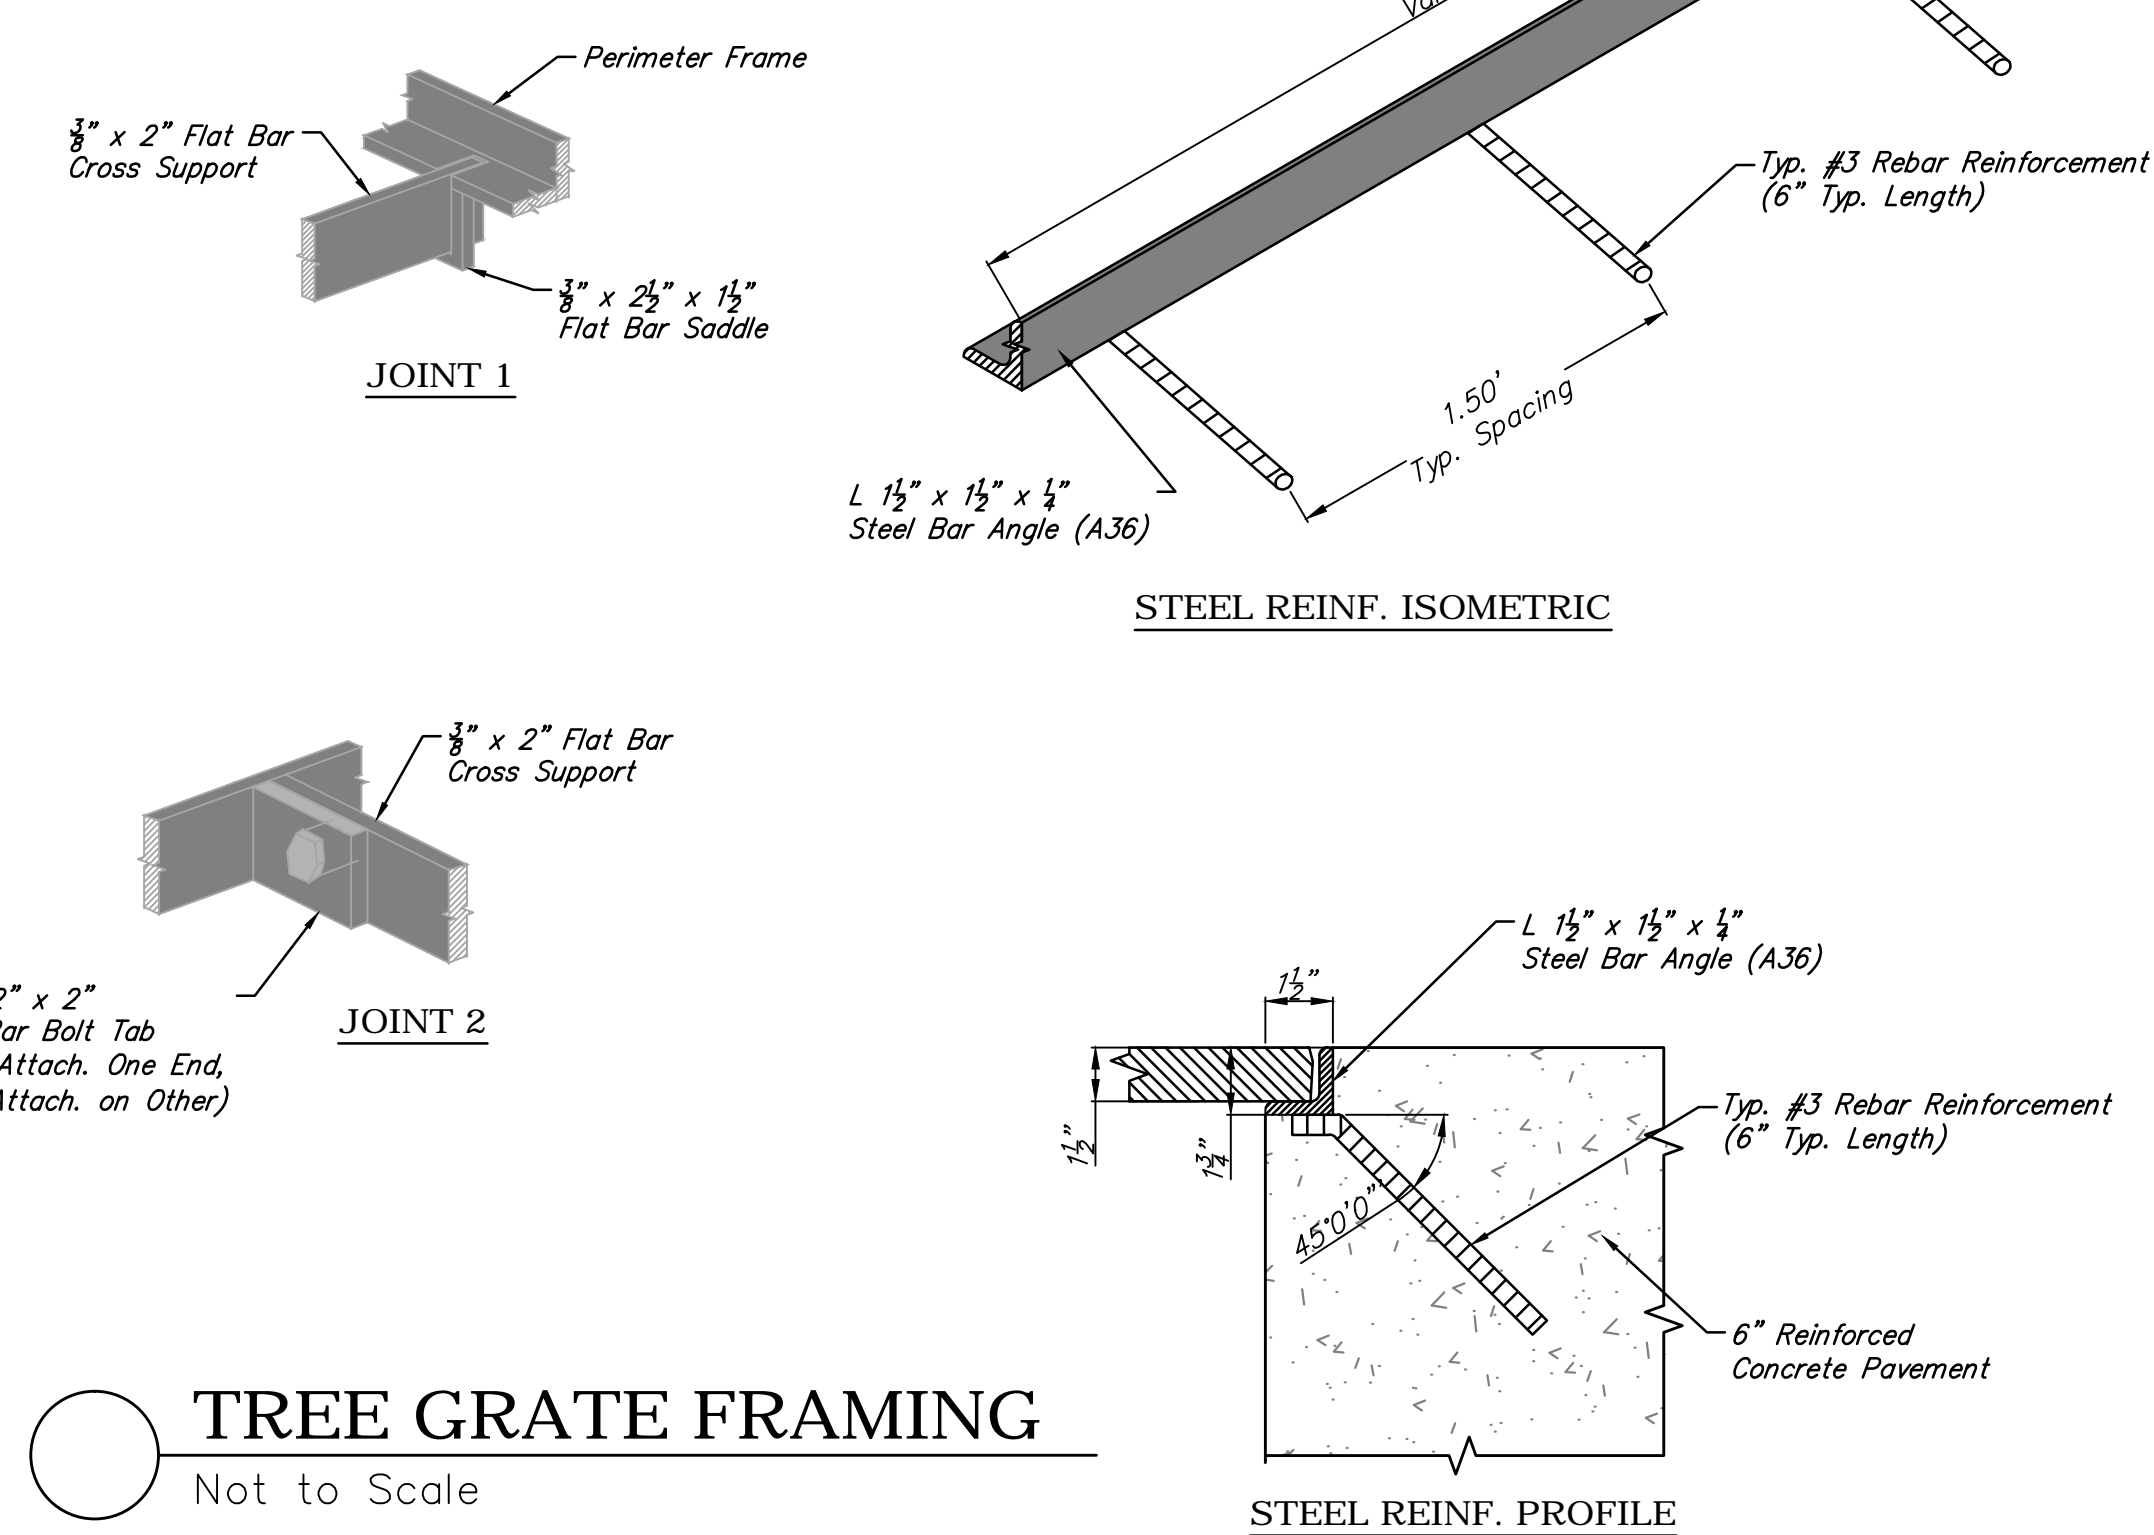

TREE GRATE at STAGE AREA
1"=4'

TREE GRATE DETAILS
1"=1'

BIKE / LANDSCAPING AREA
1"=4'

TREE GRATE DETAILS
1"=1'