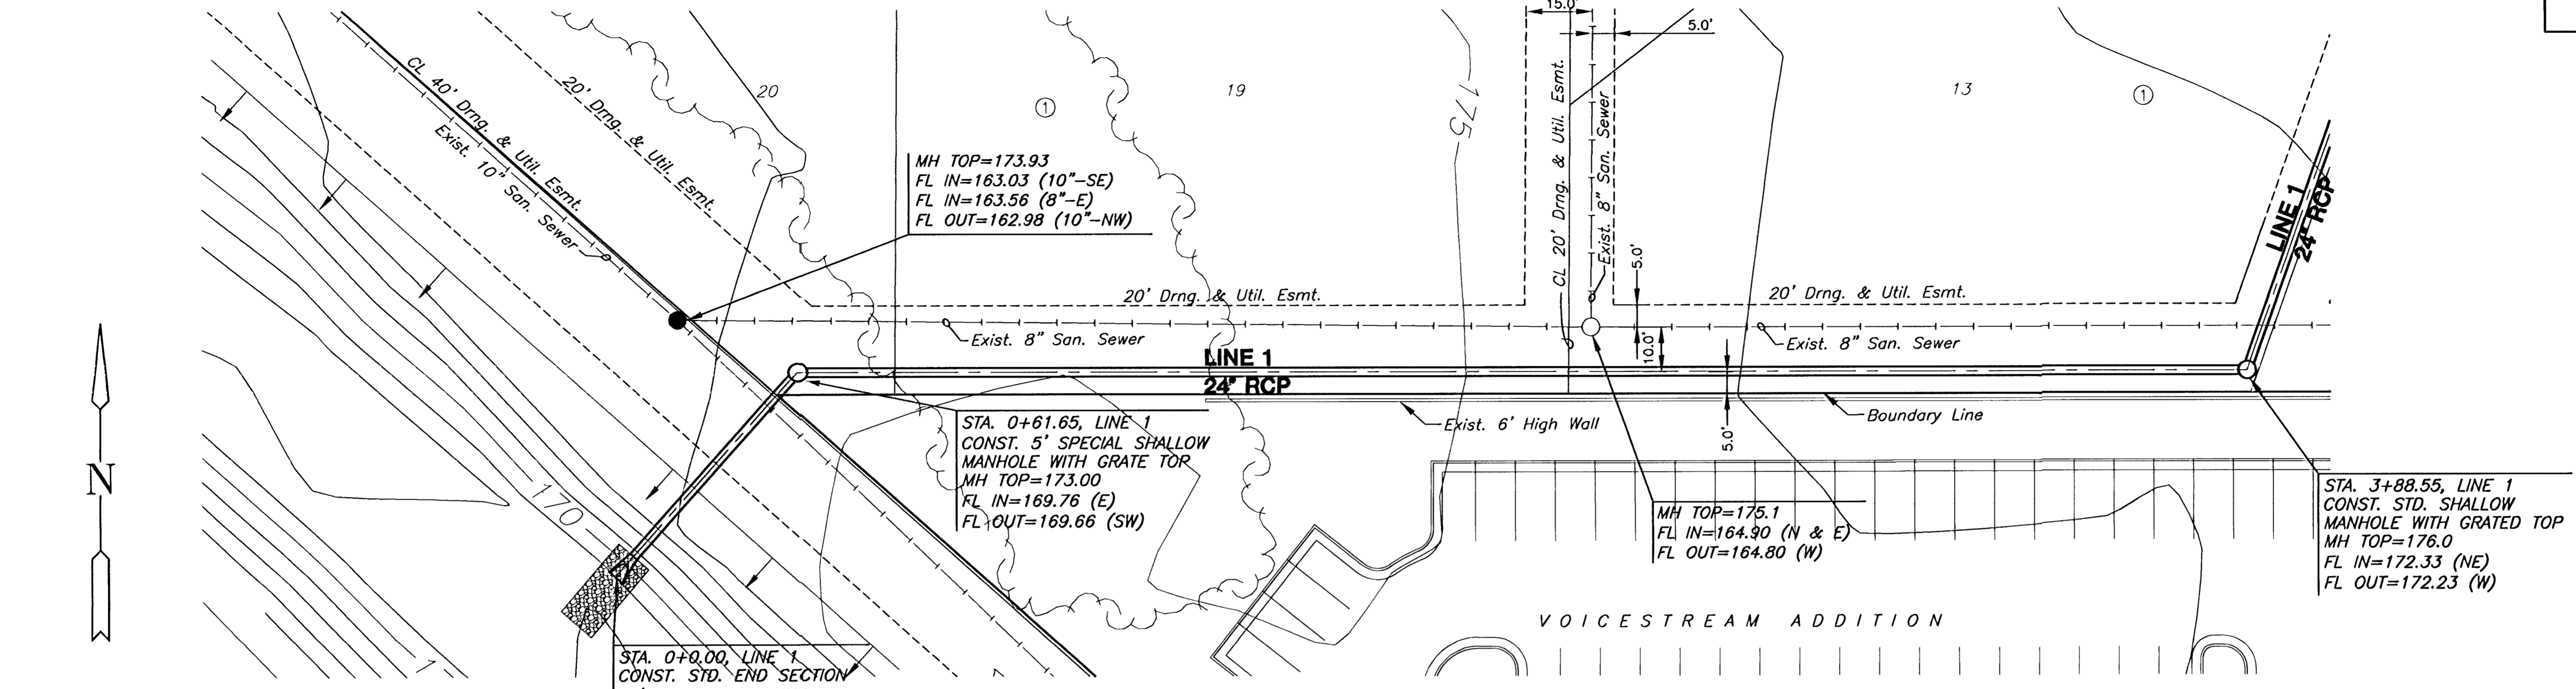

IRONHORSE AT OXFORD ADDITION

PLAN LINE 1

SCALE: 1"=20'

PROFILE LINE 1

SCALE: HORIZ. 1"=20'
SCALE: VERT. 1"=5'