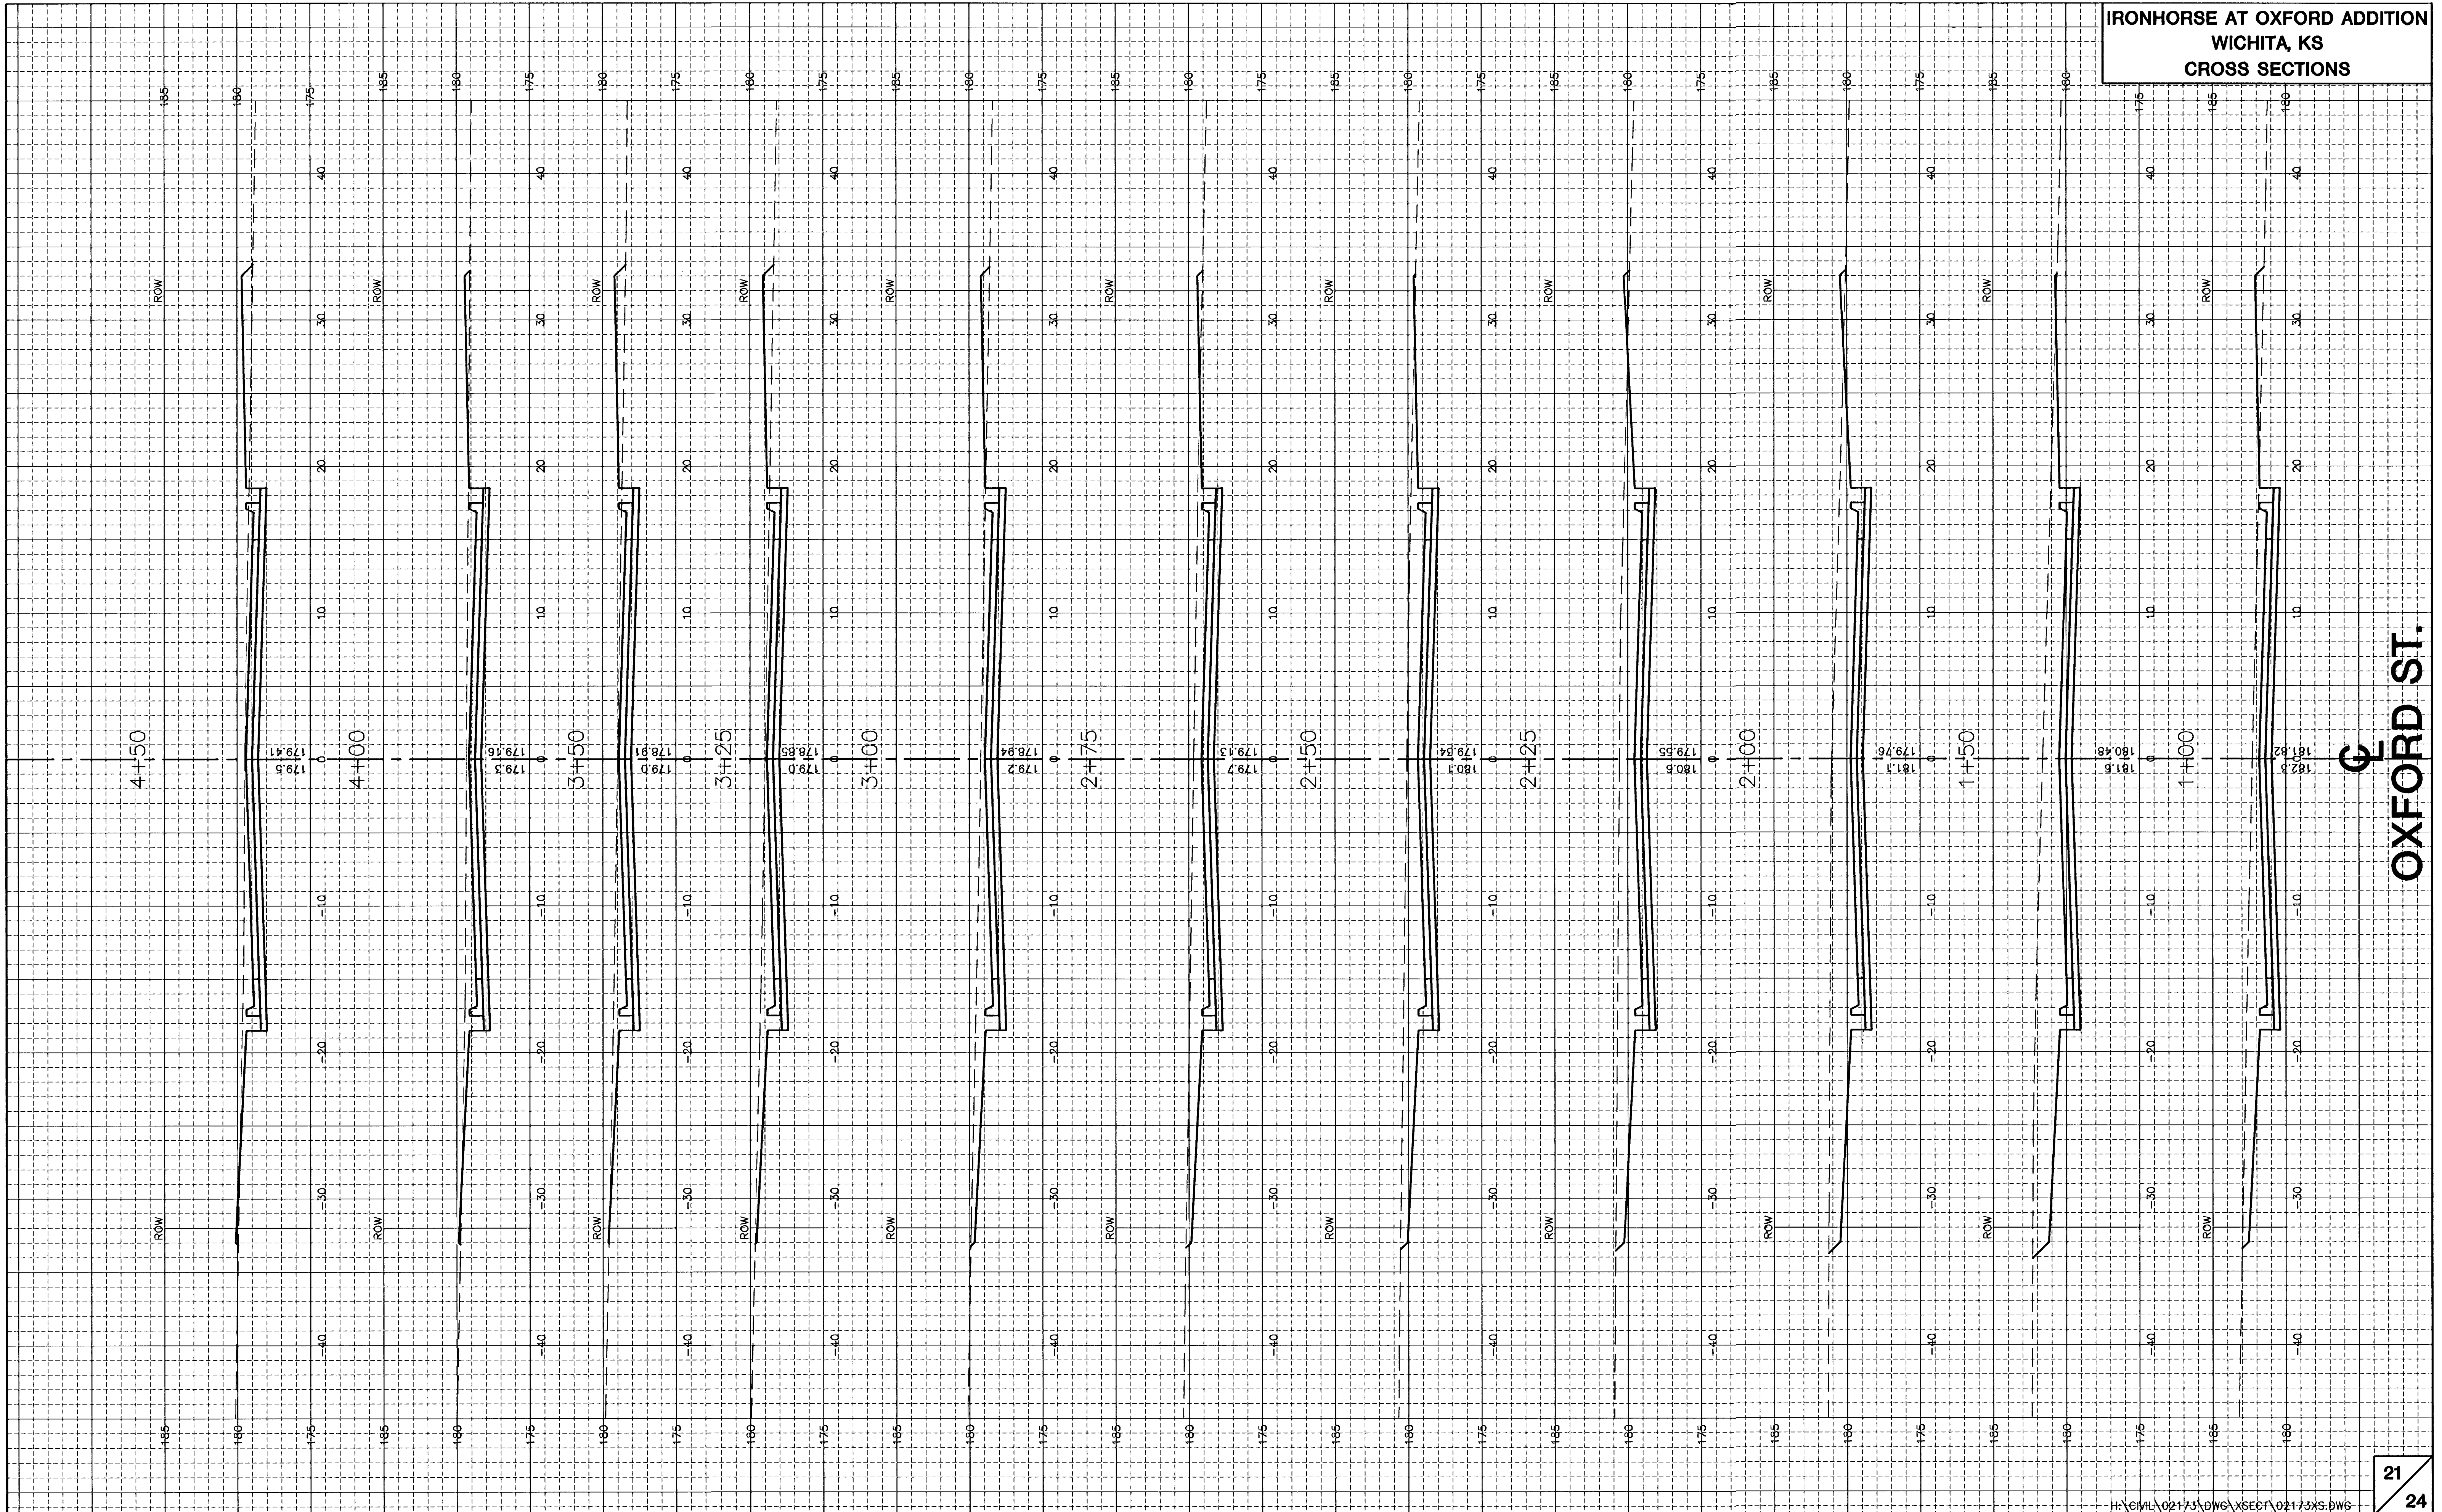

IRONHORSE AT OXFORD ADDITION
WICHITA, KS
CROSS SECTIONS

OXFORD ST.