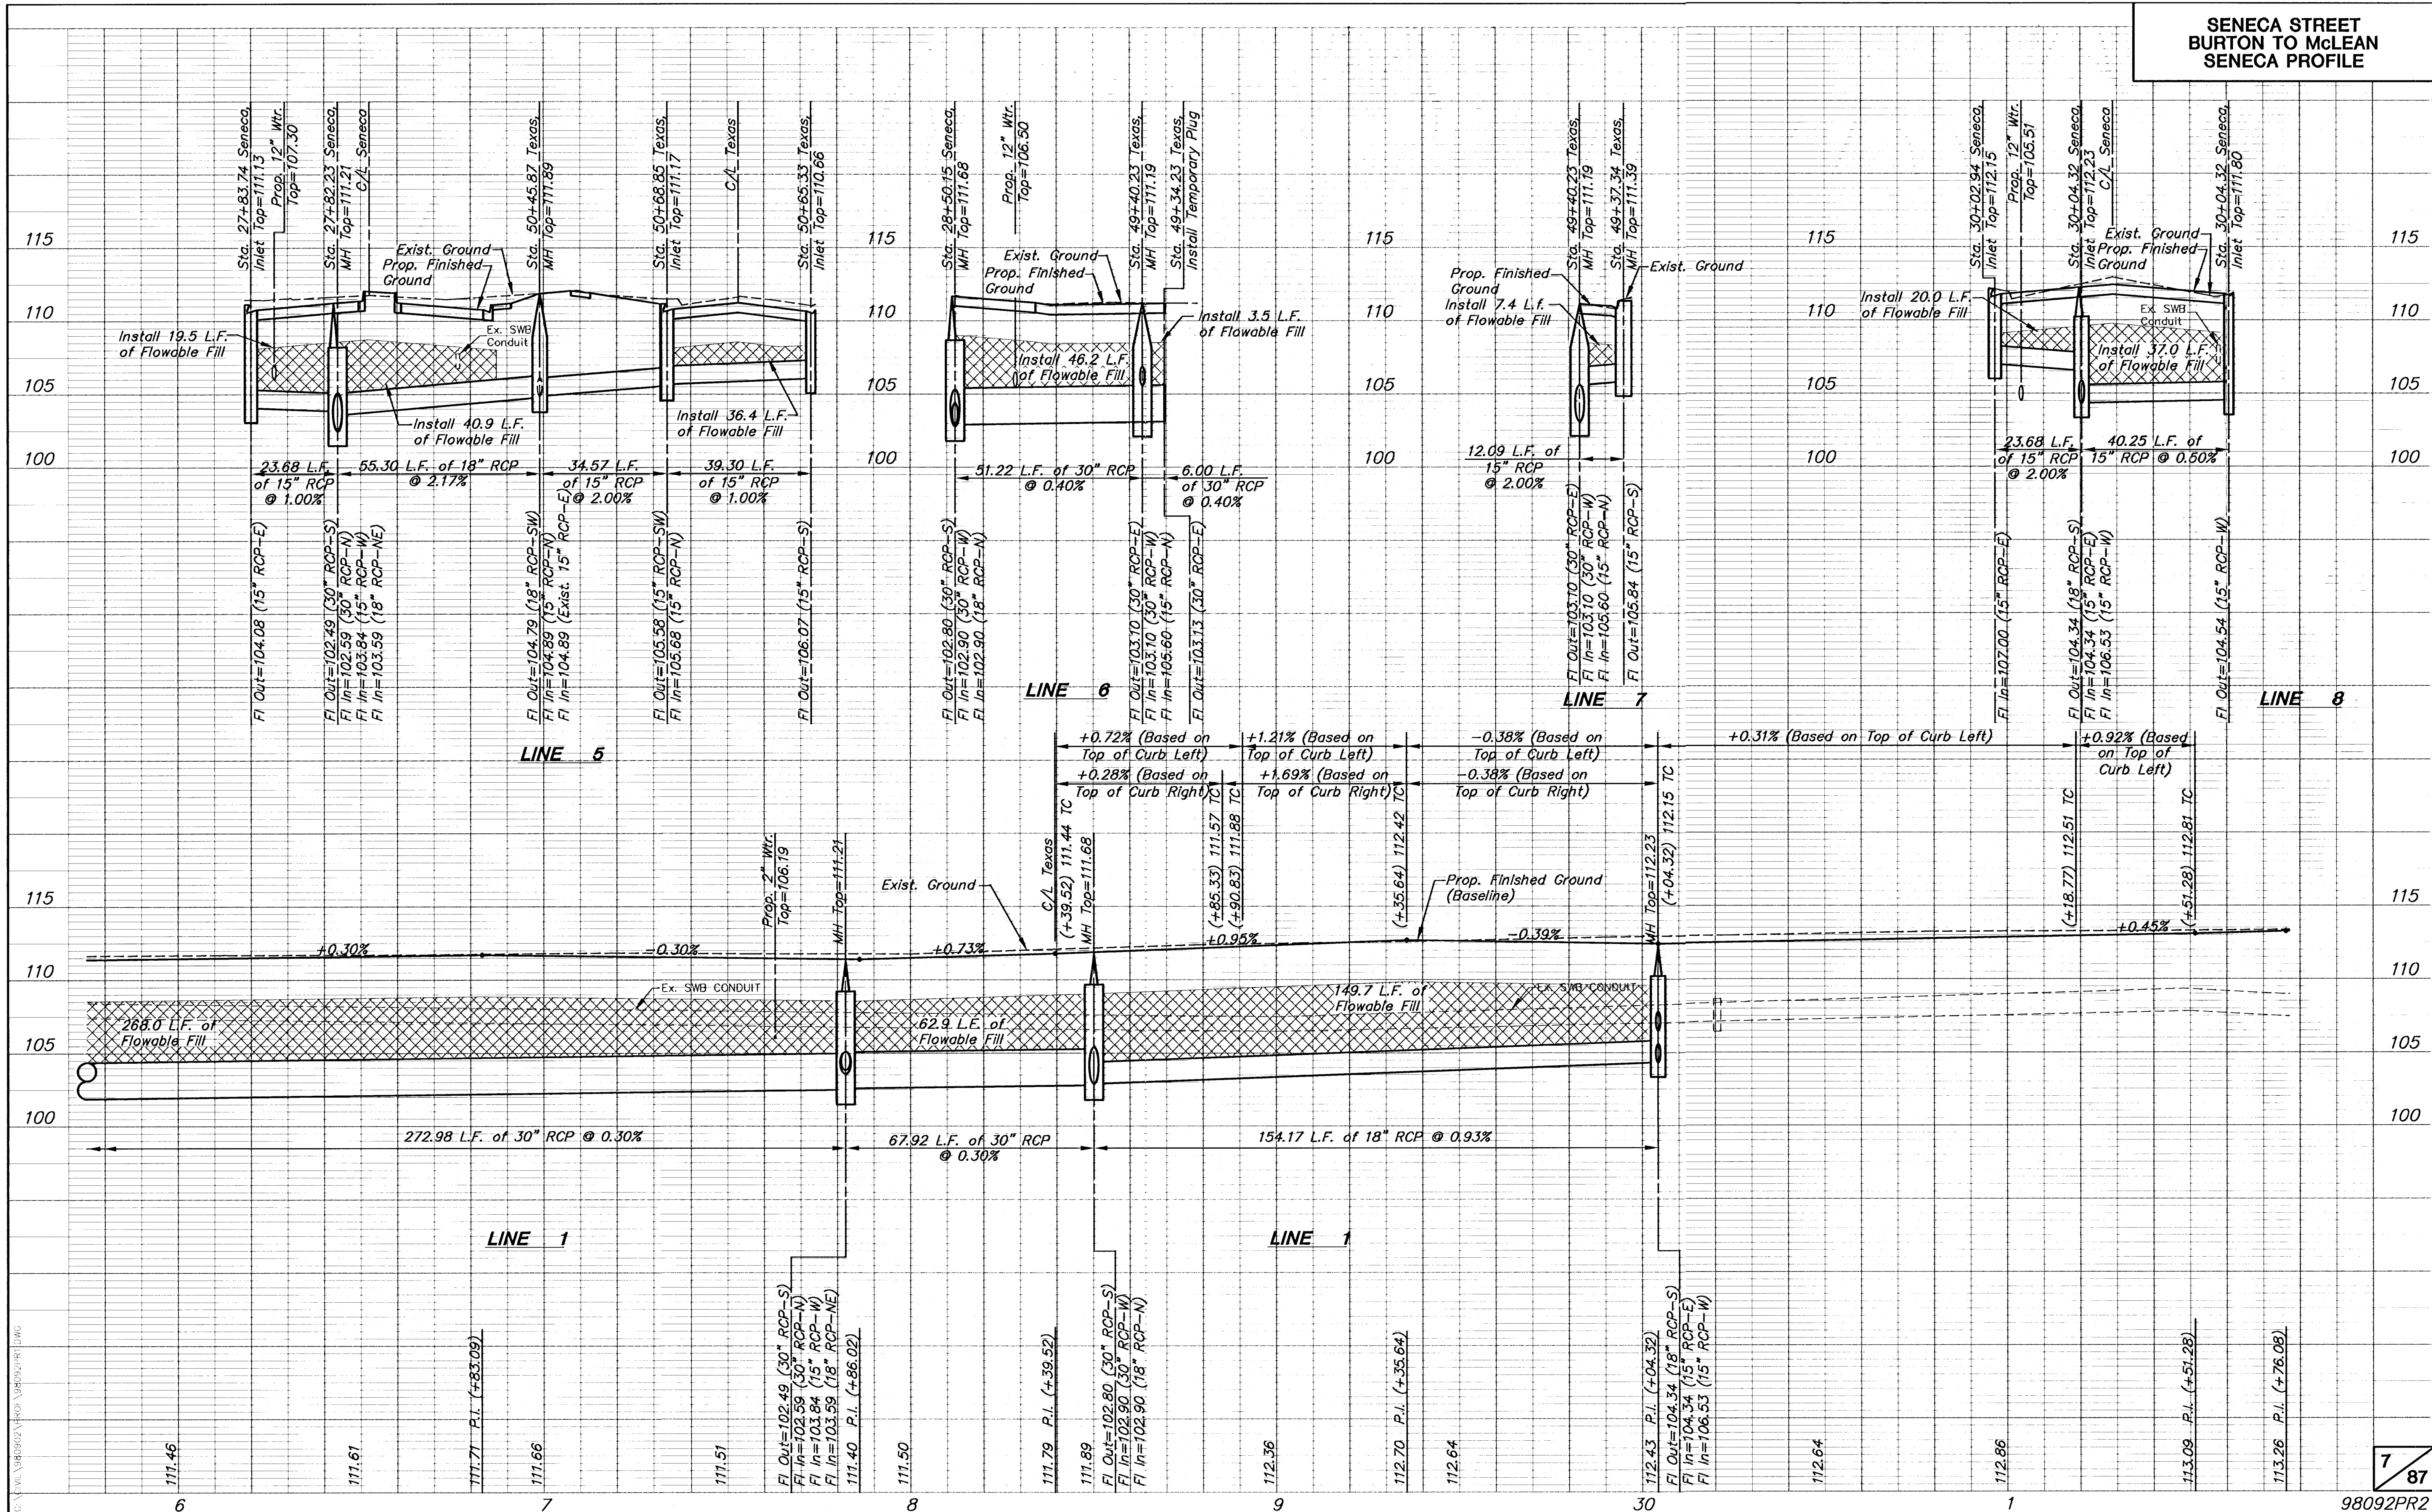

SENECA STREET
BURTON TO McLEAN
SENECA PROFILE

G:\CIVIL\98092\PROF\98092PR2.dwg Mod Oct 24 15:27:08 2001