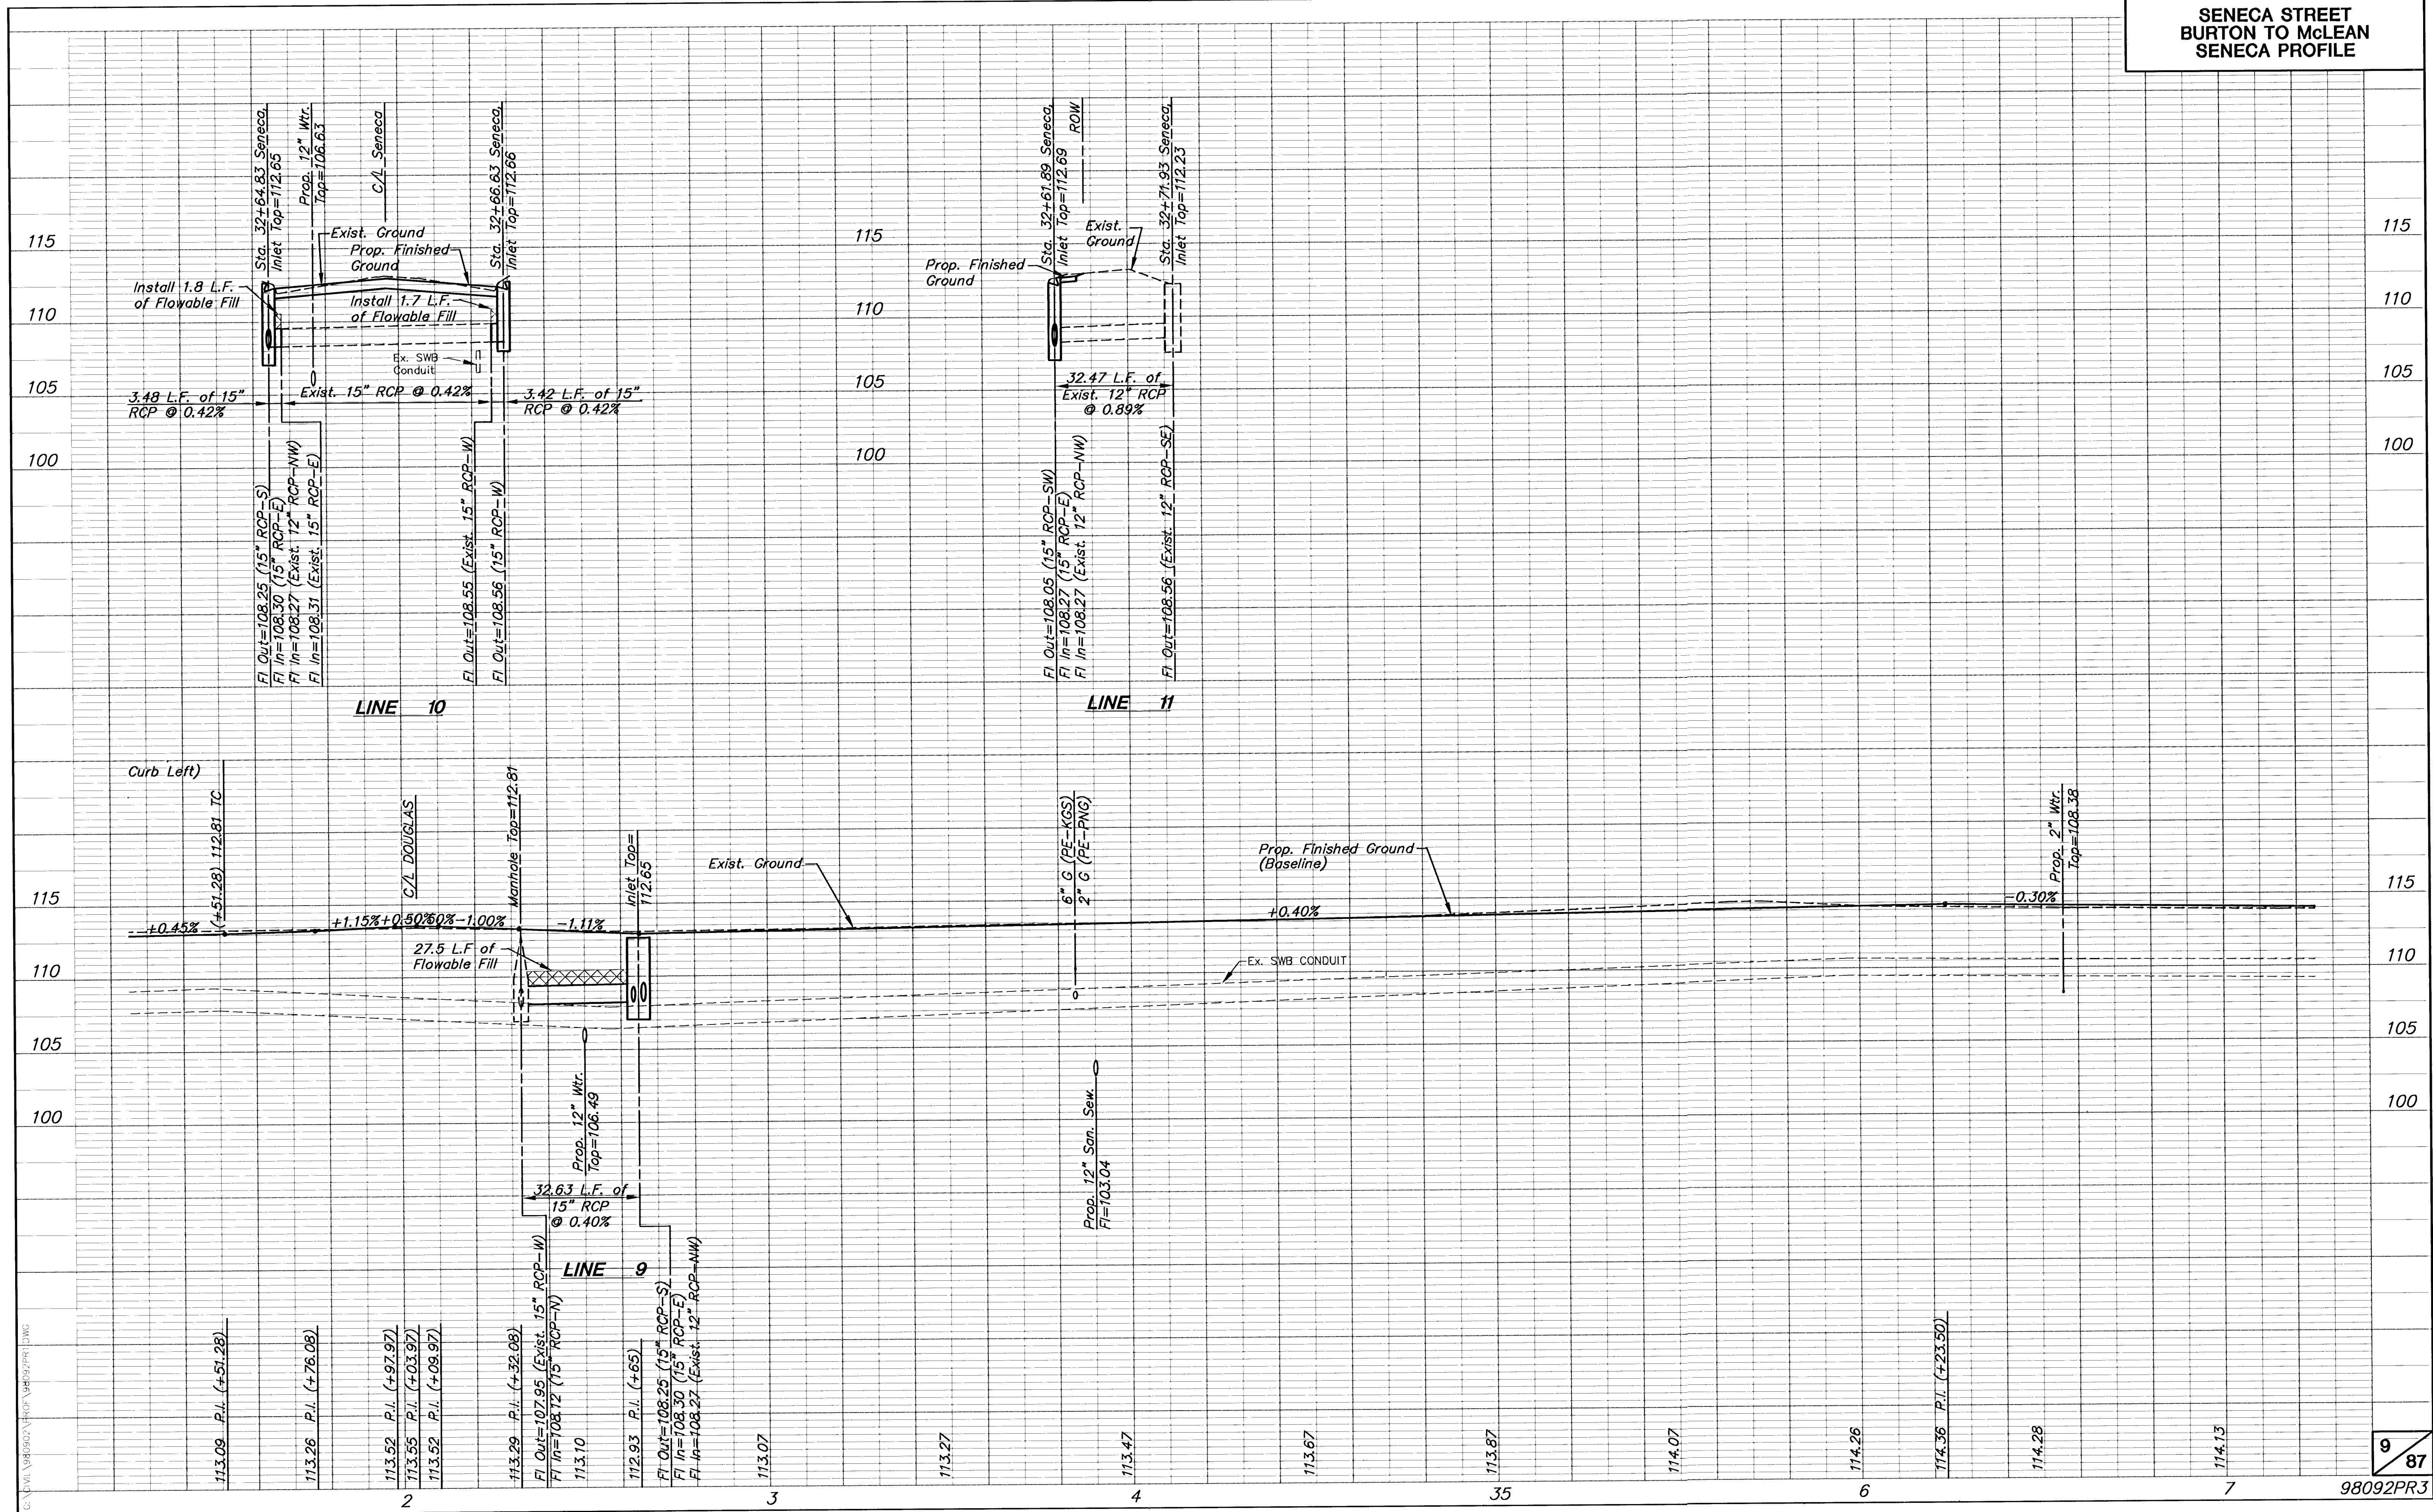

SENECA STREET  
BURTON TO McLEAN  
SENECA PROFILE

G:\CIVIL\98092\PROF\98092PR3.dwg Wed Oct 24 15:27:45 2001