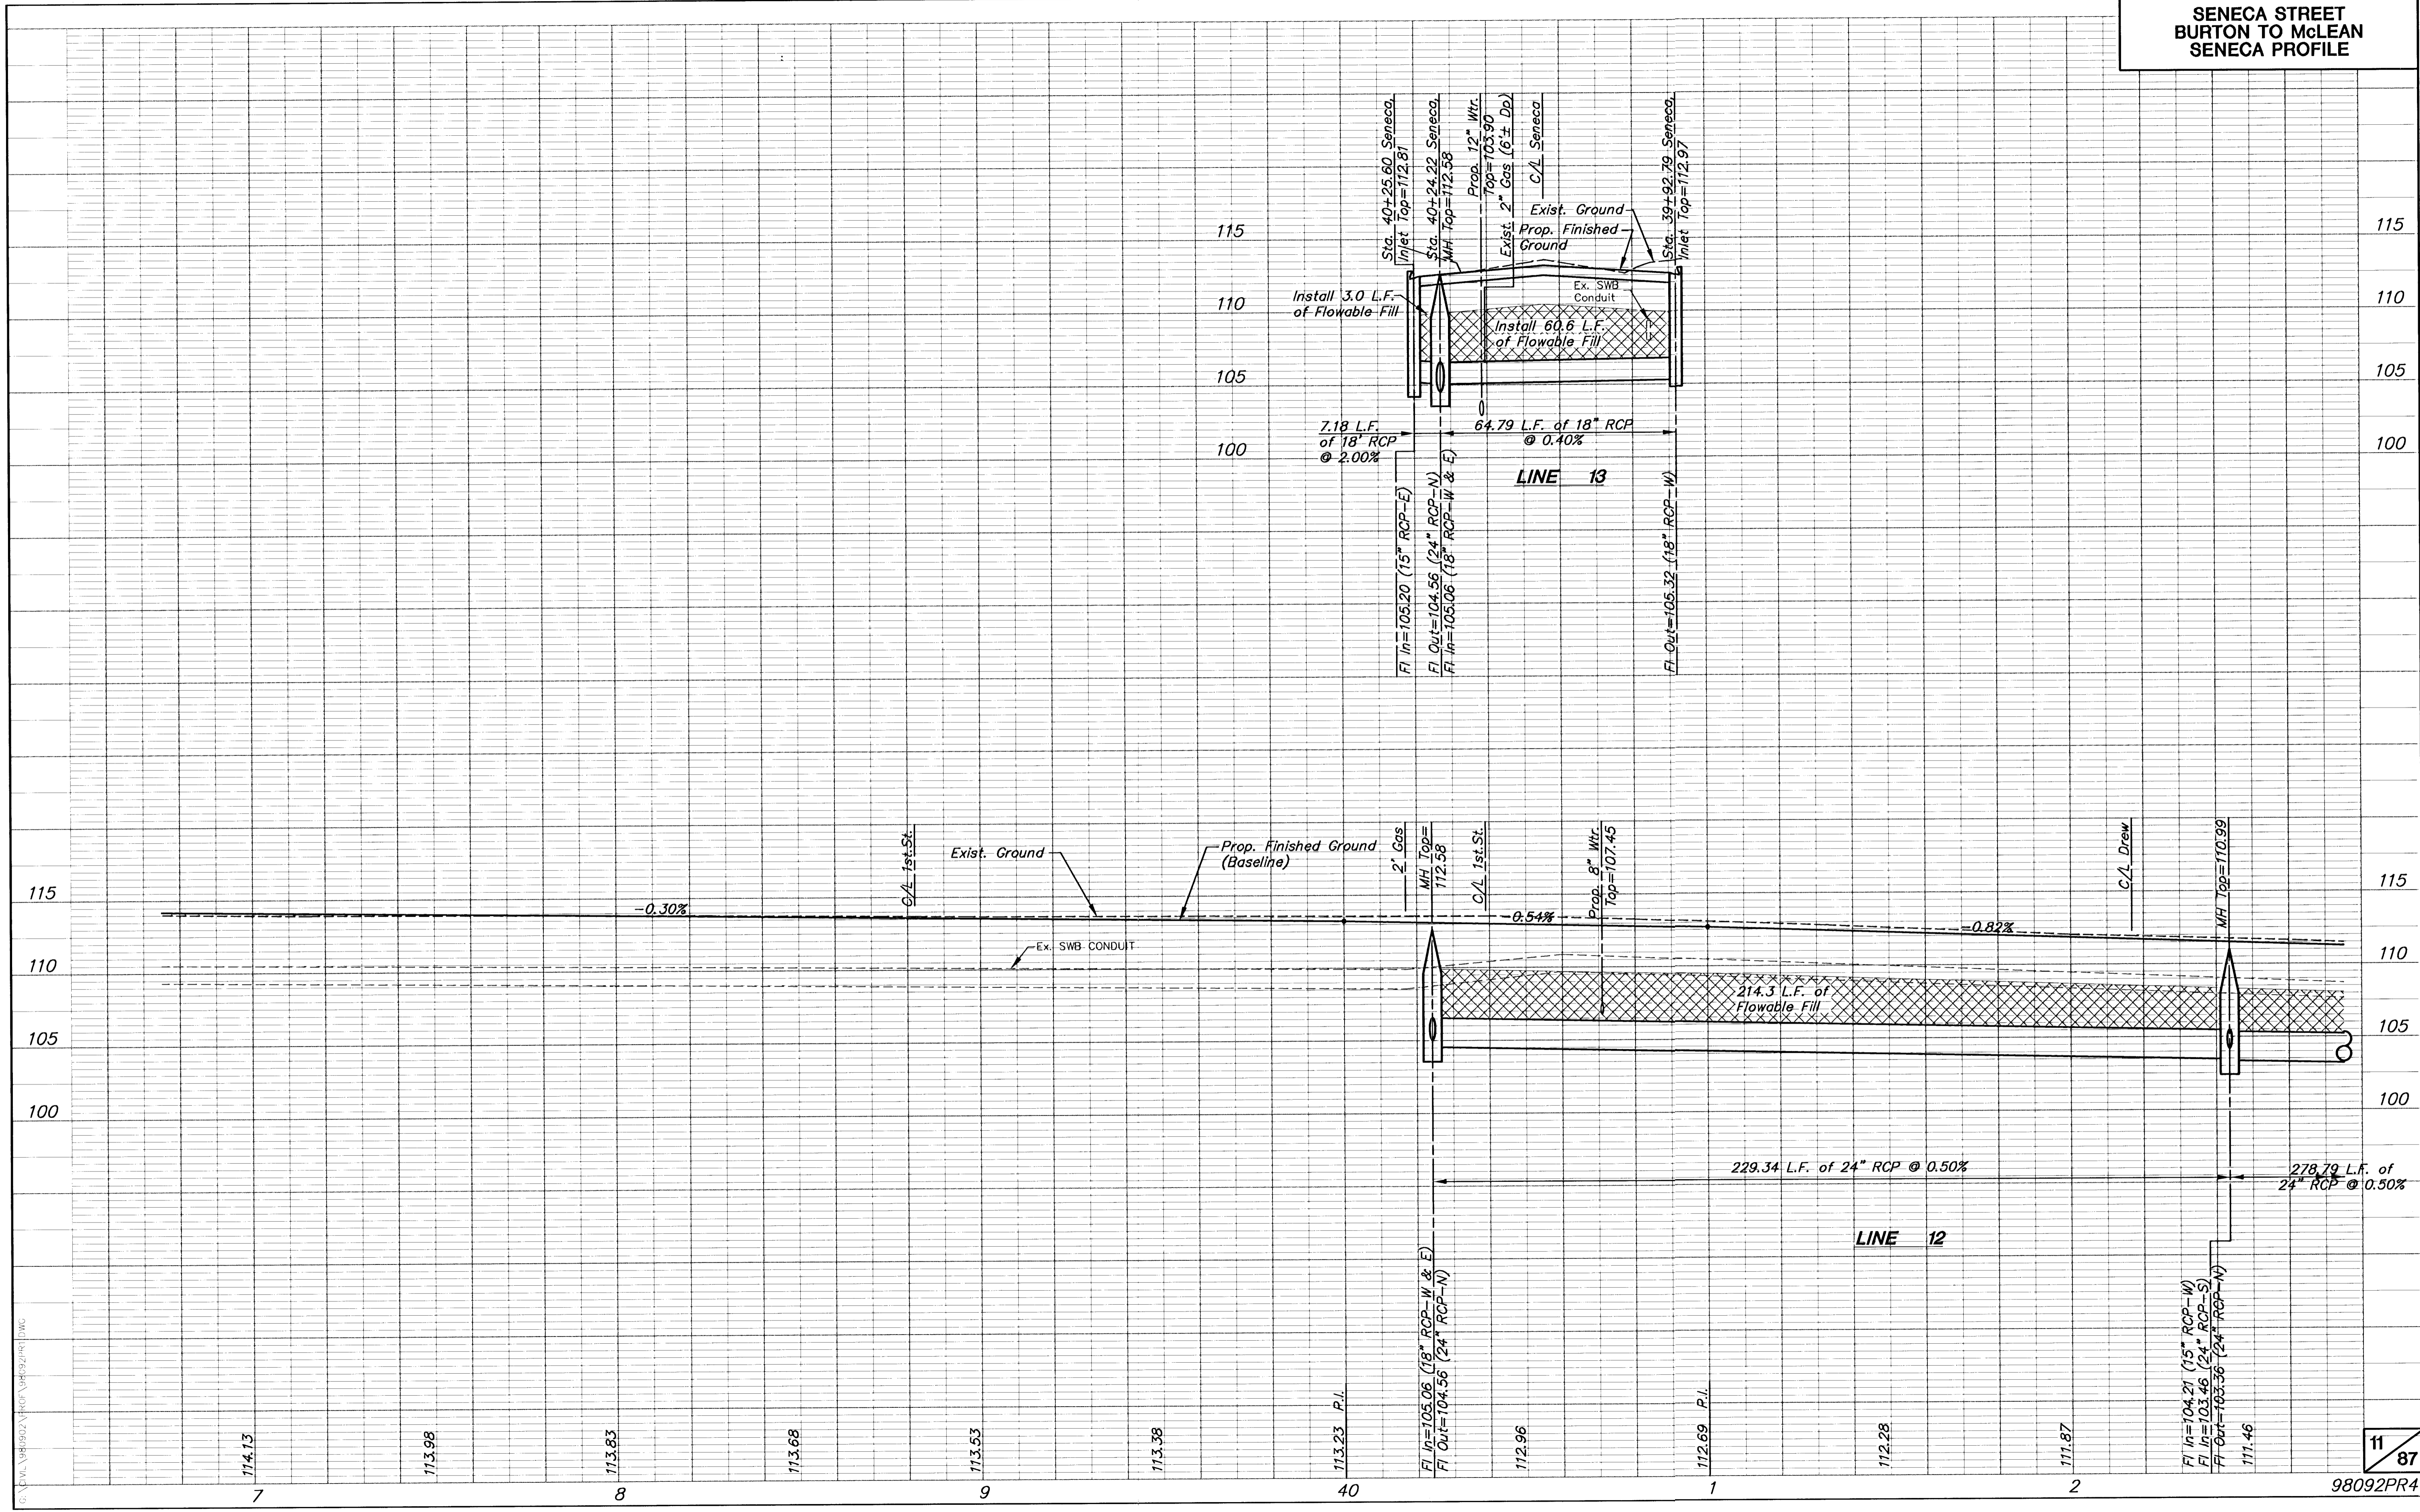

SENECA STREET
BURTON TO McLEAN
SENECA PROFILE

6: \CVL\98092\PROF\98092PR4.dwg Wed Oct 24 15:28:25 2001

C:\CVL\98092\PROF\98092PR4.DWG