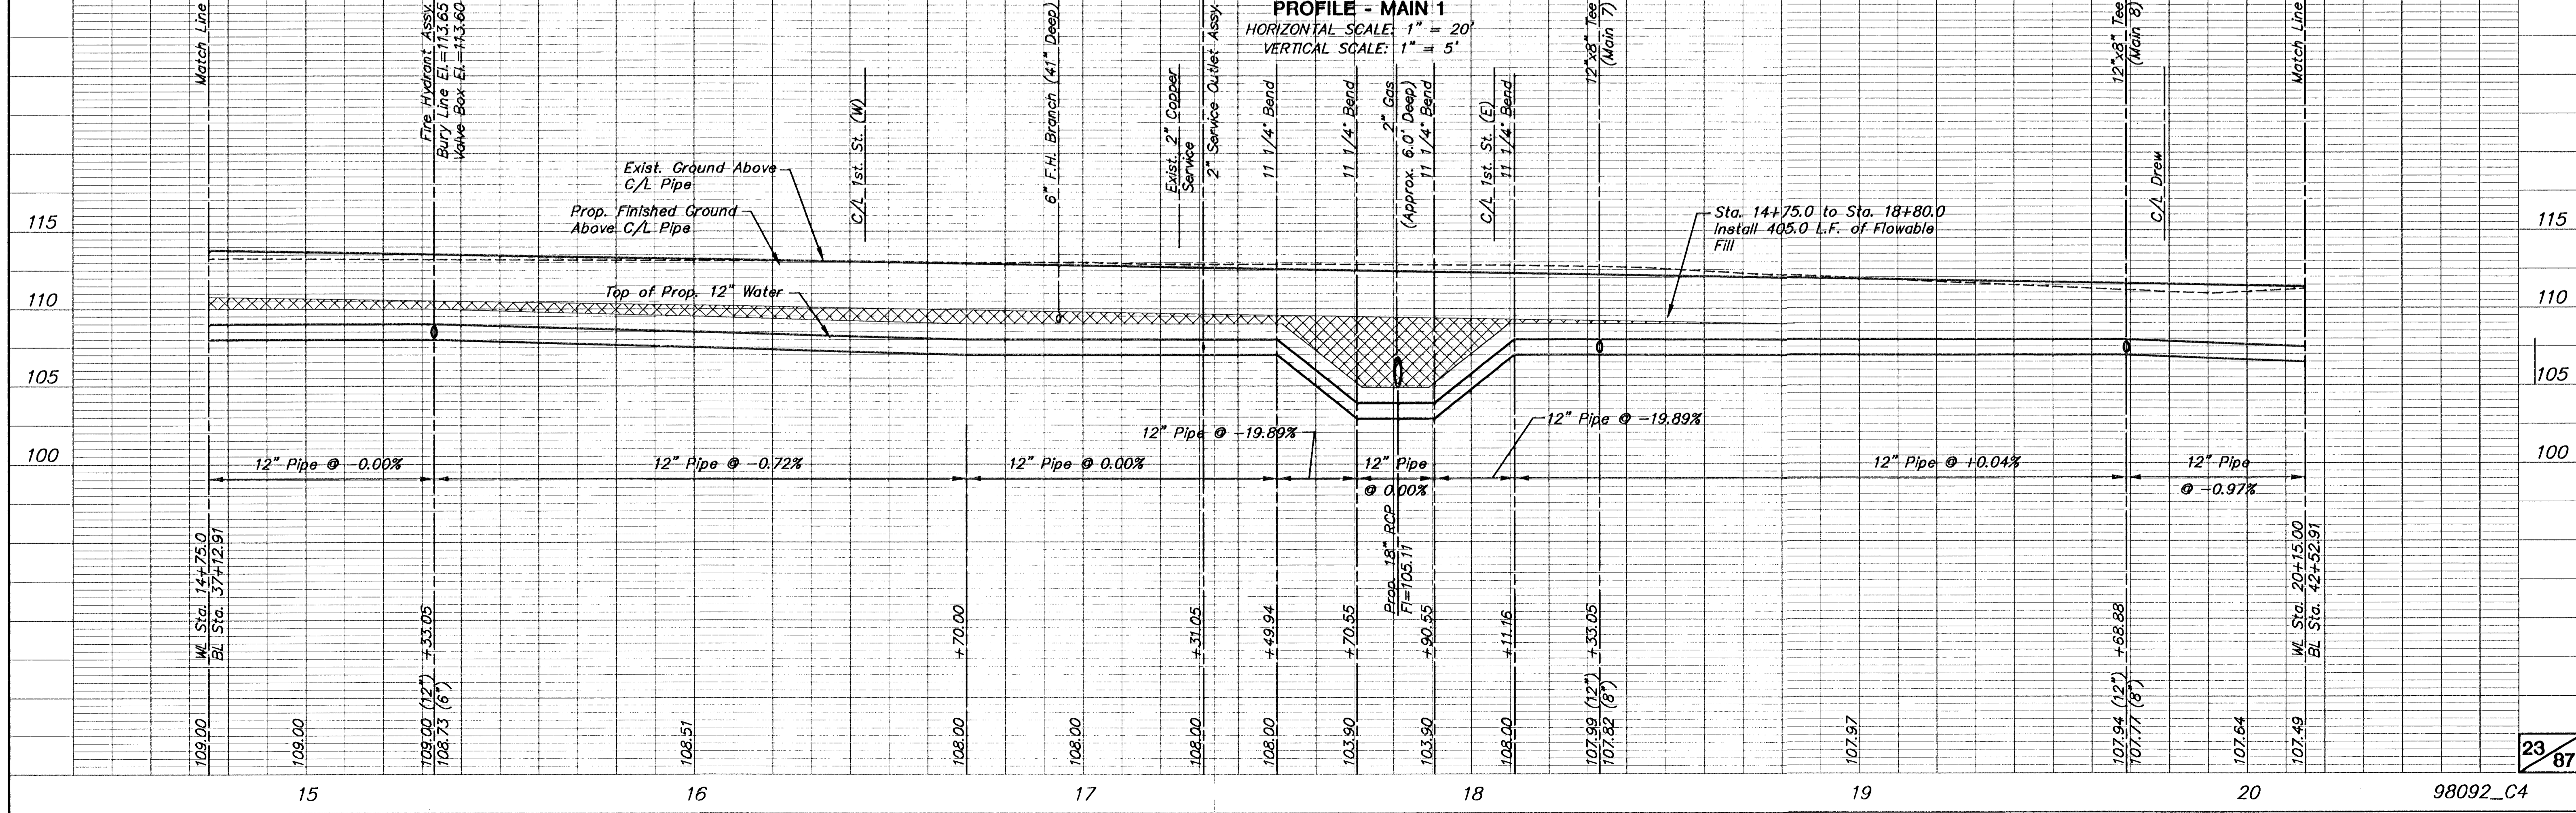

PROFILE - MAIN 1
HORIZONTAL SCALE: 1" = 20'
VERTICAL SCALE: 1" = 5'

6:\11\11\98092\WTR\98092_4.dwg Wed Oct 24 16:26:44 2001